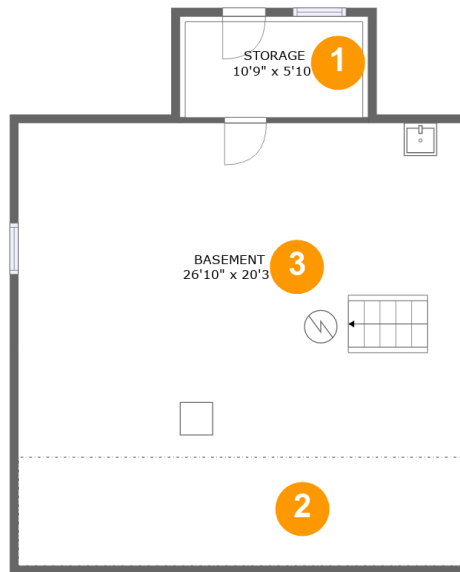

2048 Mountain View Terrace Southwest, Raleigh Court, Roanoke, Roanoke, Virginia, United

Property Summary

0 garages **3** bedrooms **2** bathrooms **0** half baths

3 floors **1,624** Gross Living Area sqft **2,688** total sqft

2048 Mountain View Terrace Southwest, Raleigh Court, Roanoke, Roanoke, Virginia, United

Room Dimensions

Floor 1

Total sqft: 855

Living area: 0

#	Room name	Dimensions	Area (sqft)	Counted as Living Area
1	Storage	10'9" x 5'10"	70 sq. ft	No
2	Crawl Space	26'11" x 6'7"	177 sq. ft	No
3	Basement	26'10" x 20'3"	544 sq. ft	No

2048 Mountain View Terrace Southwest, Raleigh Court, Roanoke, Roanoke, Virginia, United

Room Dimensions

Floor 2

Total sqft: 1057

Living area: 858

#	Room name	Dimensions	Area (sqft)	Counted as Living Area
4	Bedroom	13'4" x 9'7"	118 sq. ft	Yes
5	Bath	6'0" x 6'2"	37 sq. ft	Yes
6	Porch	19'5" x 7'1"	135 sq. ft	No
7	Laundry	5'1" x 6'2"	31 sq. ft	Yes
8	Living Room	13'1" x 12'11"	177 sq. ft	Yes
9	Dining Room	13'2" x 13'7"	179 sq. ft	Yes
10	Kitchen	13'4" x 10'5"	133 sq. ft	Yes
11	Hall	4'8" x 7'6"	85 sq. ft	Yes
12	Deck	9'5" x 6'1"	58 sq. ft	No

2048 Mountain View Terrace Southwest, Raleigh Court, Roanoke, Roanoke, Virginia, United

Room Dimensions

Floor 3

Total sqft: 776

Living area: 766

#	Room name	Dimensions	Area (sqft)	Counted as Living Area
13	Hall	4'2" x 13'3"	104 sq. ft	Yes
14	W.i.c.	6'7" x 6'11"	38 sq. ft	Yes
15	Bath	8'11" x 10'5"	81 sq. ft	Yes
16	Sunroom	11'5" x 6'2"	70 sq. ft	Yes
17	Bedroom	13'7" x 12'10"	150 sq. ft	Yes
18	Bedroom	20'0" x 13'7"	194 sq. ft	Yes