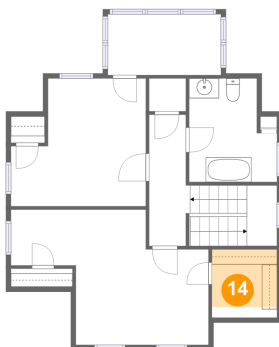

11 Floor 2 - Hall

Dimensions: 4'8" x 7'6"
Area: 85 sq. ft
Counted as Living Area:
Yes

Heated: Yes
Finished: Yes
Enclosed: Yes
Contiguous:
Yes
Permitted: Yes
Wet Space: No
Addition: No
Conversion: No

2048 Mountain View Terrace Southwest, Raleigh Court, Roanoke, Roanoke, Virginia, United

12 Floor 2 - Deck

Dimensions: 9'5" x 6'1"
Area: 58 sq. ft
Counted as Living Area: No

Heated: No
Finished: Yes
Enclosed: No
Contiguous: Yes
Permitted: Yes
Wet Space: No
Addition: No
Conversion: No

13 Floor 3 - Hall

Dimensions: 4'2" x 13'3"
Area: 104 sq. ft
Counted as Living Area: Yes

Heated: Yes
Finished: Yes
Enclosed: Yes
Contiguous: Yes
Permitted: Yes
Wet Space: No
Addition: No
Conversion: No

14 Floor 3 - W.i.c.

Dimensions: 6'7" x 6'11"
Area: 38 sq. ft
Counted as Living Area: Yes

Heated: Yes
Finished: Yes
Enclosed: Yes
Contiguous: Yes
Permitted: Yes
Wet Space: No
Addition: No
Conversion: No

2048 Mountain View Terrace Southwest, Raleigh Court, Roanoke, Roanoke, Virginia, United