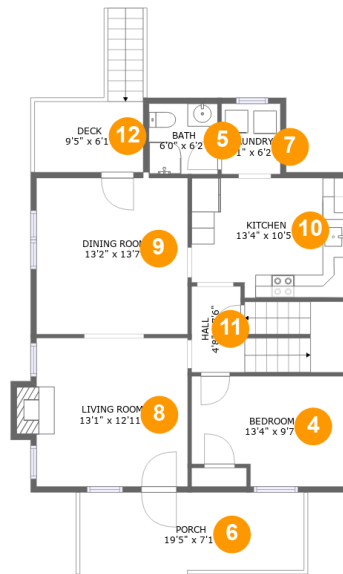

2048 Mountain View Terrace Southwest, Raleigh Court, Roanoke, Roanoke, Virginia, United

Room Dimensions

Floor 1

Total sqft: 855

Living area: 0

#	Room name	Dimensions	Area (sqft)	Counted as Living Area
1	Storage	10'9" x 5'10"	70 sq. ft	No
2	Crawl Space	26'11" x 6'7"	177 sq. ft	No
3	Basement	26'10" x 20'3"	544 sq. ft	No

2048 Mountain View Terrace Southwest, Raleigh Court, Roanoke, Roanoke, Virginia, United

Room Dimensions

Floor 2

Total sqft: 1057

Living area: 858

#	Room name	Dimensions	Area (sqft)	Counted as Living Area
4	Bedroom	13'4" x 9'7"	118 sq. ft	Yes
5	Bath	6'0" x 6'2"	37 sq. ft	Yes
6	Porch	19'5" x 7'1"	135 sq. ft	No
7	Laundry	5'1" x 6'2"	31 sq. ft	Yes
8	Living Room	13'1" x 12'11"	177 sq. ft	Yes
9	Dining Room	13'2" x 13'7"	179 sq. ft	Yes
10	Kitchen	13'4" x 10'5"	133 sq. ft	Yes
11	Hall	4'8" x 7'6"	85 sq. ft	Yes
12	Deck	9'5" x 6'1"	58 sq. ft	No

2048 Mountain View Terrace Southwest, Raleigh Court, Roanoke, Roanoke, Virginia, United

Room Dimensions

Floor 3

Total sqft: 776

Living area: 766

#	Room name	Dimensions	Area (sqft)	Counted as Living Area
13	Hall	4'2" x 13'3"	104 sq. ft	Yes
14	W.i.c.	6'7" x 6'11"	38 sq. ft	Yes
15	Bath	8'11" x 10'5"	81 sq. ft	Yes
16	Sunroom	11'5" x 6'2"	70 sq. ft	Yes
17	Bedroom	13'7" x 12'10"	150 sq. ft	Yes
18	Bedroom	20'0" x 13'7"	194 sq. ft	Yes

2048 Mountain View Terrace Southwest, Raleigh Court, Roanoke, Roanoke, Virginia, United

1 Floor 1 - Storage

Dimensions: 10'9" x 5'10"
Area: 70 sq. ft
Counted as Living Area: No

Heated: No
Finished: No
Enclosed: No
Contiguous: Yes
Permitted: Yes
Wet Space: No
Addition: No
Conversion: No