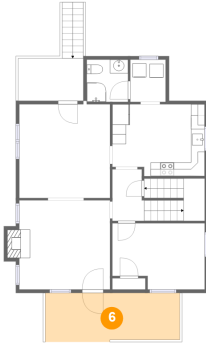

2048 Mountain View Terrace Southwest, Raleigh Court, Roanoke, Roanoke, Virginia, United

3 Floor 1 - Basement

Dimensions: 26'10" x 20'3"
Area: 544 sq. ft
Counted as Living Area: No

Heated: Yes
Finished: Yes
Enclosed: Yes
Contiguous: No
Permitted: Yes
Wet Space: No
Addition: No
Conversion: No

5 Floor 2 - Bath

Dimensions: 6'0" x 6'2"
Area: 37 sq. ft
Counted as Living Area: Yes

Heated: Yes
Finished: Yes
Enclosed: Yes
Contiguous: Yes
Permitted: Yes
Wet Space: Yes
Addition: No
Conversion: No

2048 Mountain View Terrace Southwest, Raleigh Court, Roanoke, Roanoke, Virginia, United

6 Floor 2 - Porch

Dimensions: 19'5" x 7'1"
Area: 135 sq. ft
Counted as Living Area: No

Heated: No
Finished: Yes
Enclosed: No
Contiguous: Yes
Permitted: Yes
Wet Space: No
Addition: No
Conversion: No

7 Floor 2 - Laundry