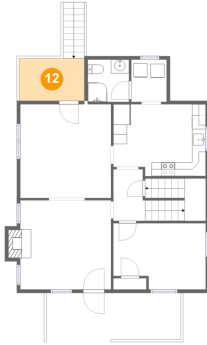

11 Floor 2 - Hall

Dimensions: 4'8" x 7'6"
Area: 85 sq. ft
Counted as Living Area:
Yes

Heated: Yes
Finished: Yes
Enclosed: Yes
Contiguous:
Yes
Permitted: Yes
Wet Space: No
Addition: No
Conversion: No

2048 Mountain View Terrace Southwest, Raleigh Court, Roanoke, Roanoke, Virginia, United

12 Floor 2 - Deck

Dimensions: 9'5" x 6'1"
Area: 58 sq. ft
Counted as Living Area: No

Heated: No
Finished: Yes
Enclosed: No
Contiguous: Yes
Permitted: Yes
Wet Space: No
Addition: No
Conversion: No

13 Floor 3 - Hall