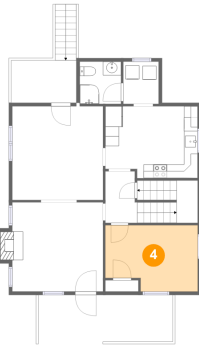

2 Floor 1 - Crawl Space

Dimensions: 26'11" x 6'7"
Area: 177 sq. ft
Counted as Living Area: No

Heated: No
Finished: No
Enclosed: No
Contiguous: Yes
Permitted: No
Wet Space: No
Addition: No
Conversion: No

2048 Mountain View Terrace Southwest, Raleigh Court, Roanoke, Roanoke, Virginia, United

3 Floor 1 - Basement

Dimensions: 26'10" x 20'3"
Area: 544 sq. ft
Counted as Living Area: No

Heated: Yes
Finished: Yes
Enclosed: Yes
Contiguous: No
Permitted: Yes
Wet Space: No
Addition: No
Conversion: No

4 Floor 2 - Bedroom

Dimensions: 13'4" x 9'7"
Area: 118 sq. ft
Counted as Living Area: Yes

Heated: Yes
Finished: Yes
Enclosed: Yes
Contiguous: Yes
Permitted: Yes
Wet Space: No
Addition: No
Conversion: No

5 Floor 2 - Bath

Dimensions: 6'0" x 6'2"
Area: 37 sq. ft
Counted as Living Area: Yes

Heated: Yes
Finished: Yes
Enclosed: Yes
Contiguous: Yes
Permitted: Yes
Wet Space: Yes
Addition: No
Conversion: No

2048 Mountain View Terrace Southwest, Raleigh Court, Roanoke, Roanoke, Virginia, United