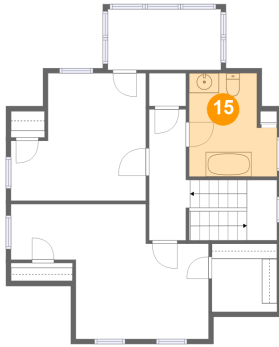

2048 Mountain View Terrace Southwest, Raleigh Court, Roanoke, Roanoke, Virginia, United

15 Floor 3 - Bath

Dimensions: 8'11" x 10'5"
Area: 81 sq. ft
Counted as Living Area:
Yes

Heated: Yes
Finished: Yes
Enclosed: Yes
Contiguous:
Yes
Permitted: Yes
Wet Space: Yes
Addition: No
Conversion: No