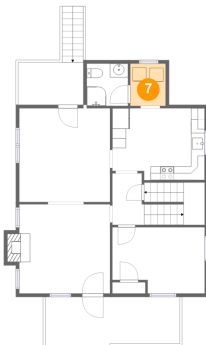

2048 Mountain View Terrace Southwest, Raleigh Court, Roanoke, Roanoke, Virginia, United

3 Floor 1 - Basement

Dimensions: 26'10" x 20'3"
Area: 544 sq. ft
Counted as Living Area: No

Heated: Yes
Finished: Yes
Enclosed: Yes
Contiguous: No
Permitted: Yes
Wet Space: No
Addition: No
Conversion: No

5 Floor 2 - Bath

Dimensions: 6'0" x 6'2"
Area: 37 sq. ft
Counted as Living Area: Yes

Heated: Yes
Finished: Yes
Enclosed: Yes
Contiguous: Yes
Permitted: Yes
Wet Space: Yes
Addition: No
Conversion: No

2048 Mountain View Terrace Southwest, Raleigh Court, Roanoke, Roanoke, Virginia, United

6 Floor 2 - Porch

Dimensions: 19'5" x 7'1"
Area: 135 sq. ft
Counted as Living Area: No

Heated: No
Finished: Yes
Enclosed: No
Contiguous: Yes
Permitted: Yes
Wet Space: No
Addition: No
Conversion: No

7 Floor 2 - Laundry

Dimensions: 5'1" x 6'2"
Area: 31 sq. ft
Counted as Living Area: Yes

Heated: Yes
Finished: Yes
Enclosed: Yes
Contiguous: Yes
Permitted: Yes
Wet Space: No
Addition: No
Conversion: No

8 Floor 2 - Living Room