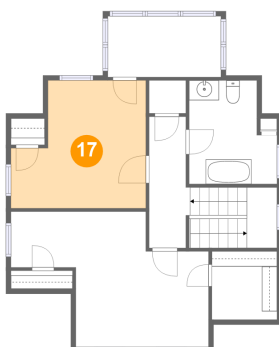

Dimensions: 6'7" x 6'11"
Area: 38 sq. ft
Counted as Living Area: Yes

Heated: Yes
Finished: Yes
Enclosed: Yes
Contiguous: Yes
Permitted: Yes
Wet Space: No
Addition: No
Conversion: No

2048 Mountain View Terrace Southwest, Raleigh Court, Roanoke, Roanoke, Virginia, United

15 Floor 3 - Bath

Dimensions: 8'11" x 10'5"
Area: 81 sq. ft
Counted as Living Area:
Yes

Heated: Yes
Finished: Yes
Enclosed: Yes
Contiguous:
Yes
Permitted: Yes
Wet Space: Yes
Addition: No
Conversion: No

16 Floor 3 - Sunroom

Dimensions: 11'5" x 6'2"
Area: 70 sq. ft
Counted as Living Area:
Yes

Heated: Yes
Finished: Yes
Enclosed: Yes
Contiguous:
Yes
Permitted: Yes
Wet Space: No
Addition: No
Conversion: No

17 Floor 3 - Bedroom

Dimensions: 13'7" x 12'10"
Area: 150 sq. ft
Counted as Living Area:
Yes

Heated: Yes
Finished: Yes
Enclosed: Yes
Contiguous:
Yes
Permitted: Yes
Wet Space: No
Addition: No
Conversion: No

2048 Mountain View Terrace Southwest, Raleigh Court, Roanoke, Roanoke, Virginia, United