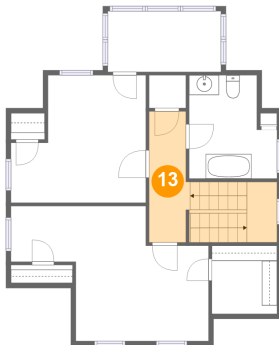

10 Floor 2 - Kitchen

Dimensions: 13'4" x 10'5"
Area: 133 sq. ft
Counted as Living Area:
Yes

Heated: Yes
Finished: Yes
Enclosed: Yes
Contiguous:
Yes
Permitted: Yes
Wet Space: No
Addition: No
Conversion: No

11 Floor 2 - Hall

Dimensions: 4'8" x 7'6"
Area: 85 sq. ft
Counted as Living Area:
Yes

Heated: Yes
Finished: Yes
Enclosed: Yes
Contiguous:
Yes
Permitted: Yes
Wet Space: No
Addition: No
Conversion: No

2048 Mountain View Terrace Southwest, Raleigh Court, Roanoke, Roanoke, Virginia, United

12 Floor 2 - Deck

Dimensions: 9'5" x 6'1"
Area: 58 sq. ft
Counted as Living Area: No

Heated: No
Finished: Yes
Enclosed: No
Contiguous: Yes
Permitted: Yes
Wet Space: No
Addition: No
Conversion: No

13 Floor 3 - Hall

Dimensions: 4'2" x 13'3"
Area: 104 sq. ft
Counted as Living Area: Yes

Heated: Yes
Finished: Yes
Enclosed: Yes
Contiguous: Yes
Permitted: Yes
Wet Space: No
Addition: No
Conversion: No

14 Floor 3 - W.i.c.