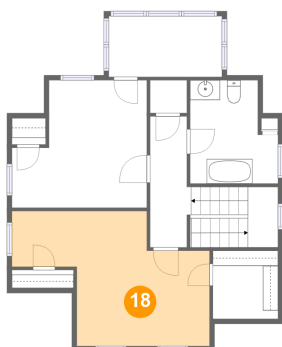

2048 Mountain View Terrace Southwest, Raleigh Court, Roanoke, Roanoke, Virginia, United

18 Floor 3 - Bedroom

Dimensions: 20'0" x 13'7"

Area: 194 sq. ft

Counted as Living Area:
Yes

Heated: Yes

Finished: Yes

Enclosed: Yes

Contiguous:
Yes

Permitted: Yes

Wet Space: No

Addition: No

Conversion: No