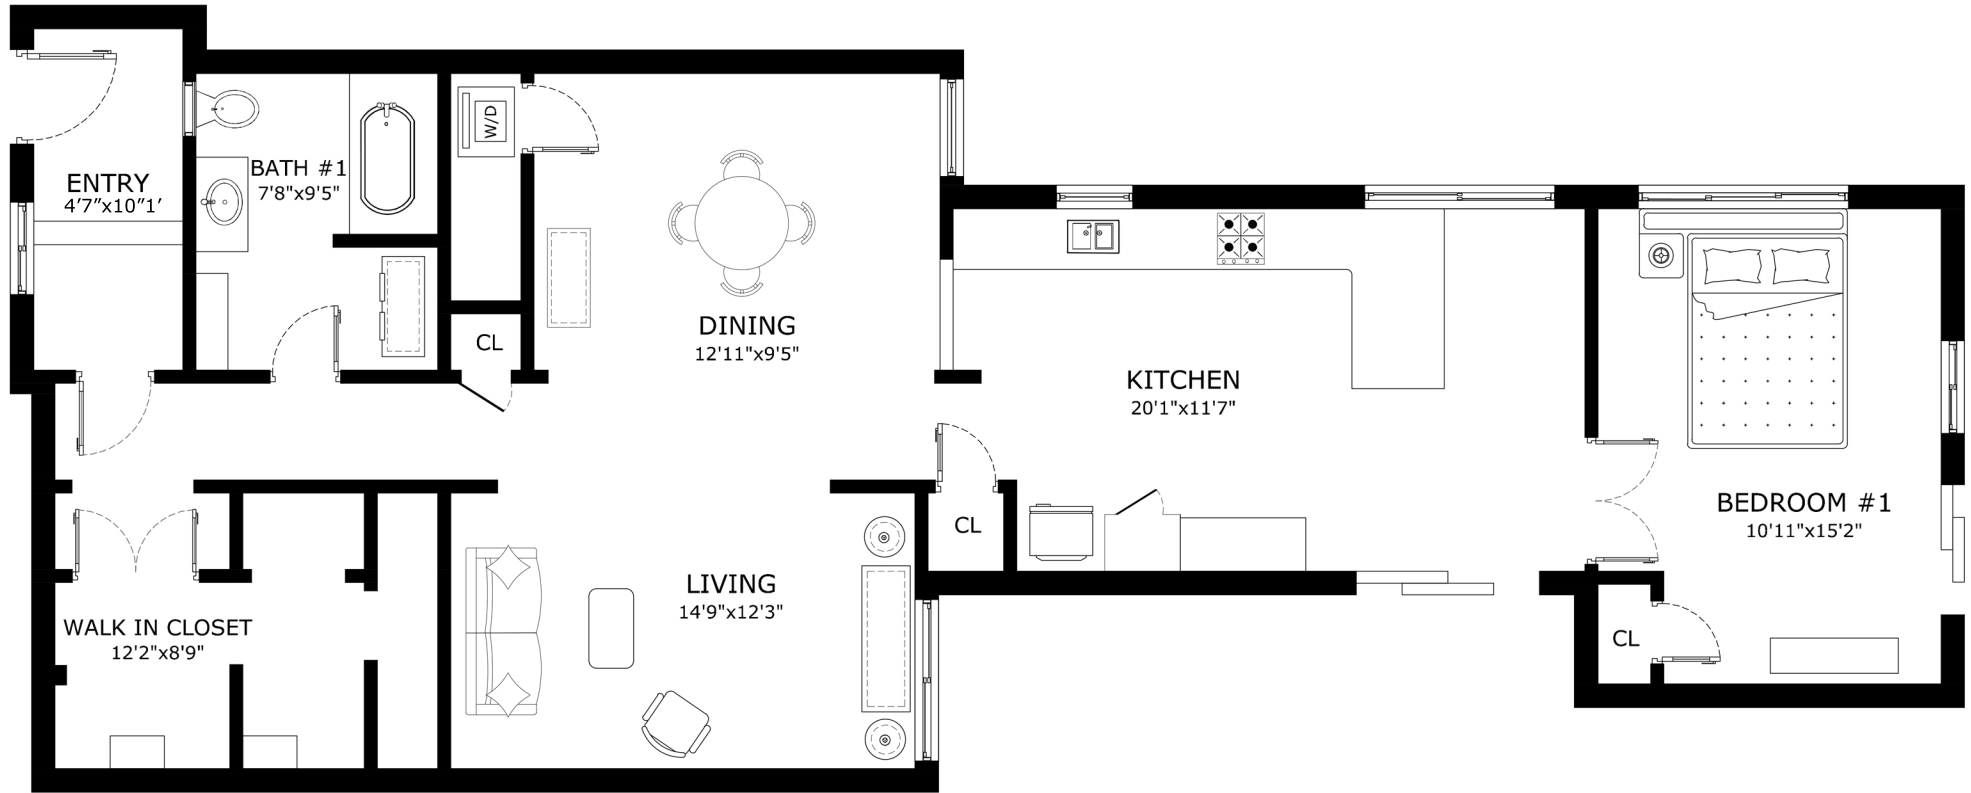

ADDRESS: 341 Valley St San Francisco, CA 94131.

LOWER FLAT

AREA:  
Main Level = 963 Sq.Ft

'This floor plan is for illustration purposes only and is not intended to provide precise layout or measurements of the home. Potential buyers should investigate these issues to their own satisfaction.'