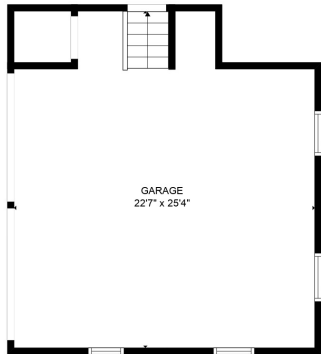

FLOOR 2

FLOOR 1

FLOOR 4

FLOOR 3

Total scanned area: 4678 sq. ft

SIZES AND DIMENSIONS ARE APPROXIMATE. ACTUAL MAY VARY.

Total scanned area: 4678 sq. ft

SIZES AND DIMENSIONS ARE APPROXIMATE. ACTUAL MAY VARY.

Total scanned area: 4678 sq. ft

SIZES AND DIMENSIONS ARE APPROXIMATE. ACTUAL MAY VARY.

Total scanned area: 4678 sq. ft

SIZES AND DIMENSIONS ARE APPROXIMATE. ACTUAL MAY VARY.

GARAGE
22'7" x 25'4"

Total scanned area: 4678 sq. ft

SIZES AND DIMENSIONS ARE APPROXIMATE. ACTUAL MAY VARY.