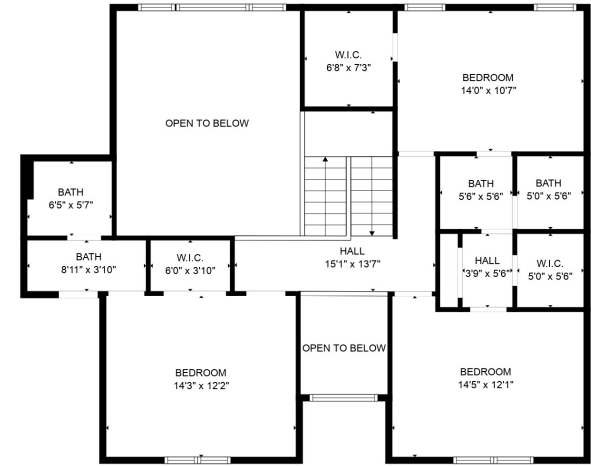

FLOOR 2

FLOOR 1

FLOOR 4

FLOOR 3

Total scanned area: 4678 sq. ft

SIZES AND DIMENSIONS ARE APPROXIMATE. ACTUAL MAY VARY.

Total scanned area: 4678 sq. ft

SIZES AND DIMENSIONS ARE APPROXIMATE. ACTUAL MAY VARY.

Total scanned area: 4678 sq. ft

SIZES AND DIMENSIONS ARE APPROXIMATE. ACTUAL MAY VARY.

Total scanned area: 4678 sq. ft

SIZES AND DIMENSIONS ARE APPROXIMATE. ACTUAL MAY VARY.

GARAGE
22'7" x 25'4"

Total scanned area: 4678 sq. ft

SIZES AND DIMENSIONS ARE APPROXIMATE. ACTUAL MAY VARY.