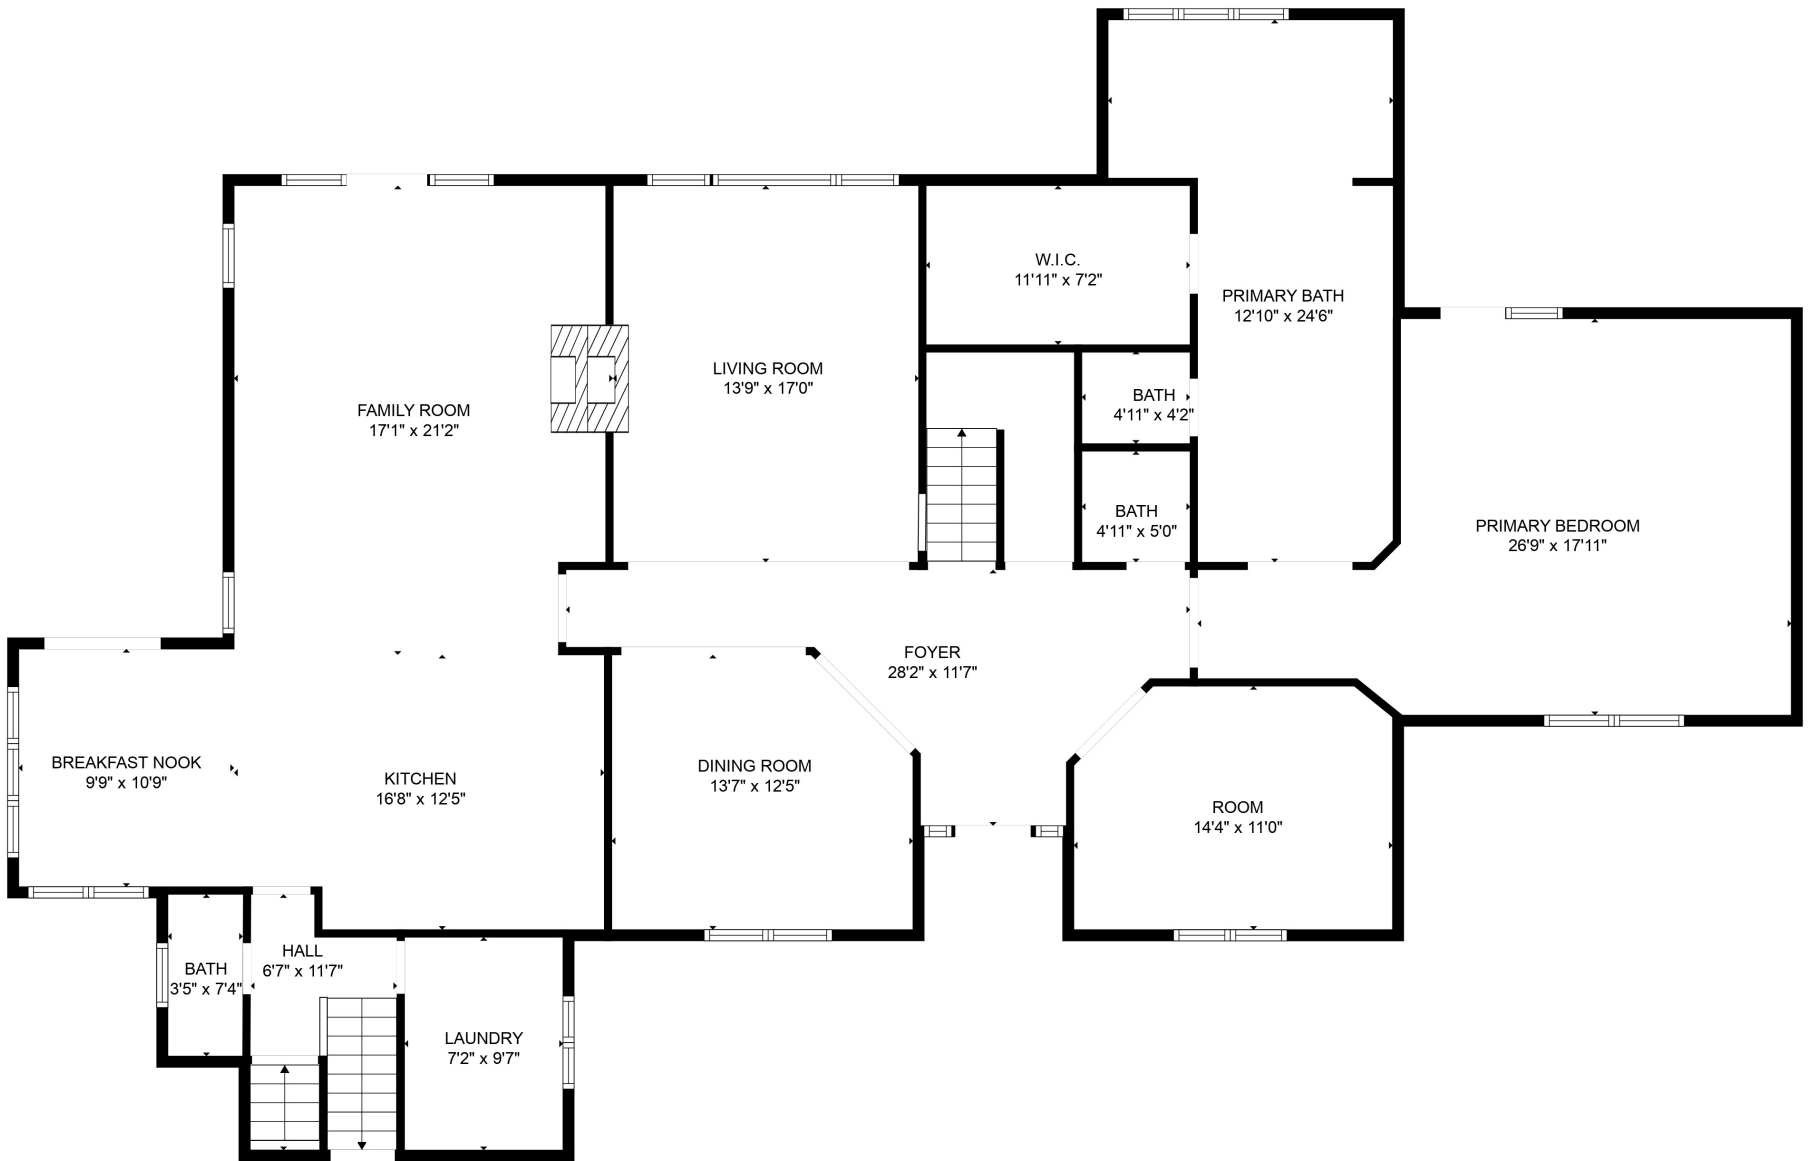

FLOOR 2

FLOOR 1

FLOOR 4

FLOOR 3

Total scanned area: 4678 sq. ft

SIZES AND DIMENSIONS ARE APPROXIMATE. ACTUAL MAY VARY.

Total scanned area: 4678 sq. ft

SIZES AND DIMENSIONS ARE APPROXIMATE. ACTUAL MAY VARY.

Total scanned area: 4678 sq. ft

SIZES AND DIMENSIONS ARE APPROXIMATE. ACTUAL MAY VARY.

Total scanned area: 4678 sq. ft

SIZES AND DIMENSIONS ARE APPROXIMATE. ACTUAL MAY VARY.

GARAGE
22'7" x 25'4"

Total scanned area: 4678 sq. ft

SIZES AND DIMENSIONS ARE APPROXIMATE. ACTUAL MAY VARY.