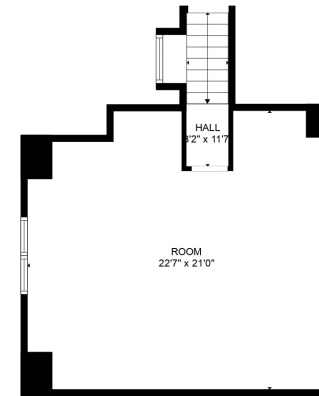

FLOOR 2

FLOOR 1

FLOOR 4

FLOOR 3

Total scanned area: 4678 sq. ft

SIZES AND DIMENSIONS ARE APPROXIMATE. ACTUAL MAY VARY.

Total scanned area: 4678 sq. ft

SIZES AND DIMENSIONS ARE APPROXIMATE. ACTUAL MAY VARY.

Total scanned area: 4678 sq. ft

SIZES AND DIMENSIONS ARE APPROXIMATE. ACTUAL MAY VARY.

Total scanned area: 4678 sq. ft

SIZES AND DIMENSIONS ARE APPROXIMATE. ACTUAL MAY VARY.

GARAGE
22'7" x 25'4"

Total scanned area: 4678 sq. ft

SIZES AND DIMENSIONS ARE APPROXIMATE. ACTUAL MAY VARY.