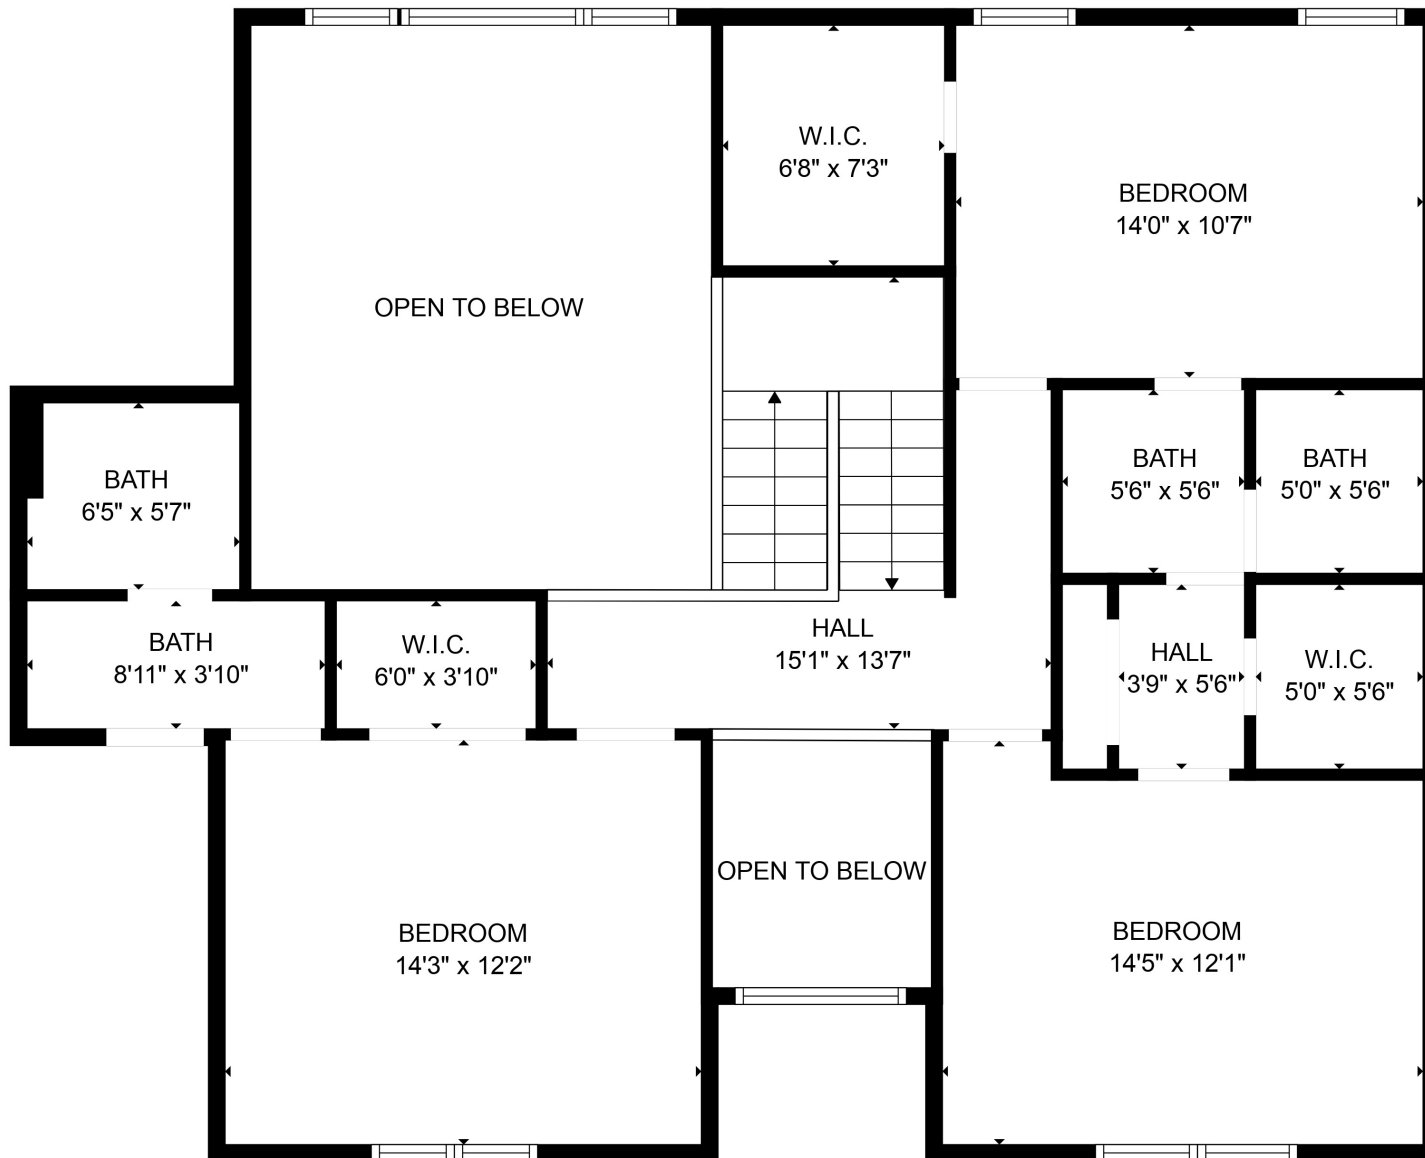

FLOOR 2

FLOOR 1

FLOOR 4

FLOOR 3

Total scanned area: 4678 sq. ft

SIZES AND DIMENSIONS ARE APPROXIMATE. ACTUAL MAY VARY.

Total scanned area: 4678 sq. ft

SIZES AND DIMENSIONS ARE APPROXIMATE. ACTUAL MAY VARY.

Total scanned area: 4678 sq. ft

SIZES AND DIMENSIONS ARE APPROXIMATE. ACTUAL MAY VARY.

Total scanned area: 4678 sq. ft

SIZES AND DIMENSIONS ARE APPROXIMATE. ACTUAL MAY VARY.

GARAGE
22'7" x 25'4"

Total scanned area: 4678 sq. ft

SIZES AND DIMENSIONS ARE APPROXIMATE. ACTUAL MAY VARY.