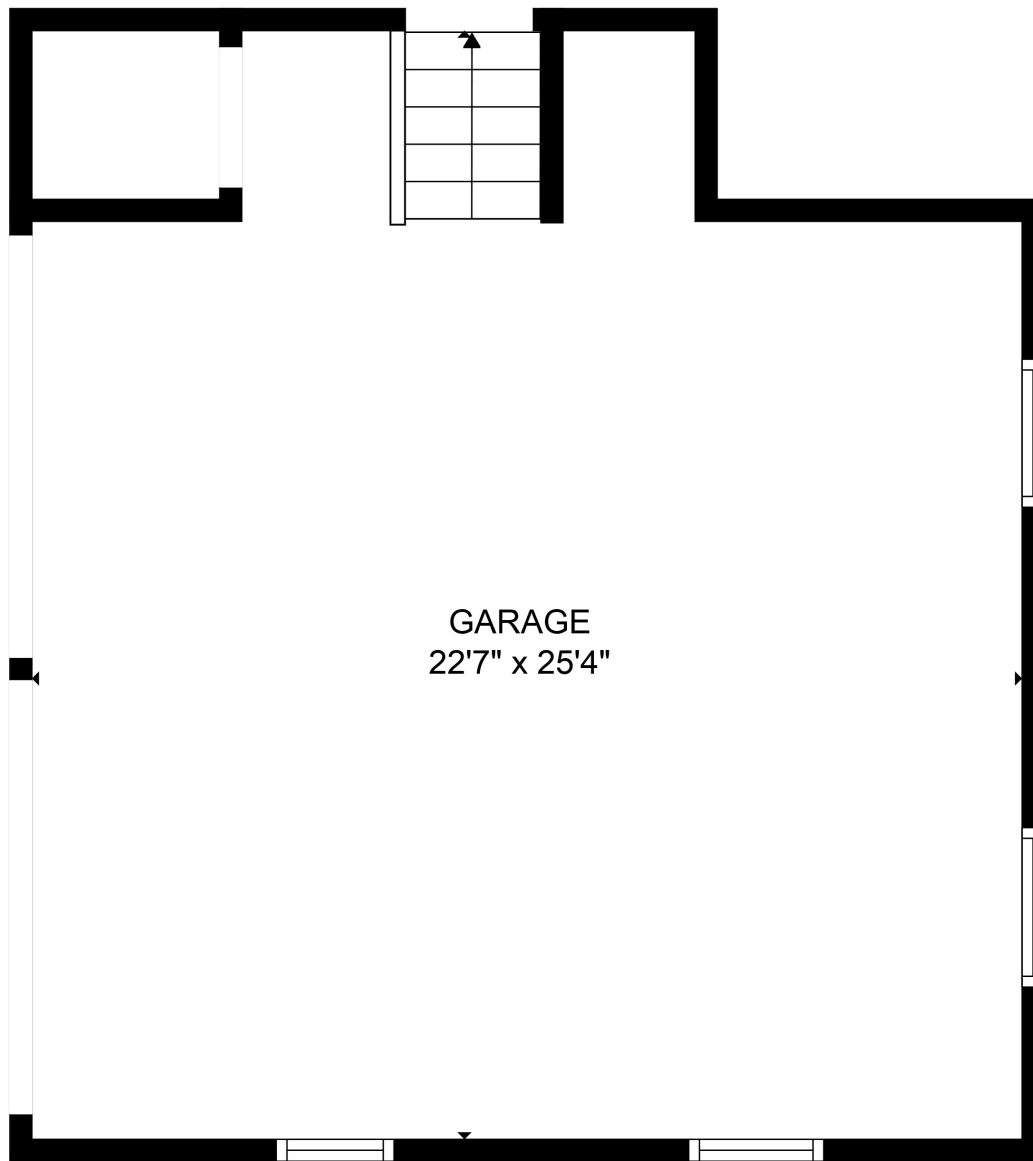

FLOOR 2

FLOOR 1

FLOOR 4

FLOOR 3

Total scanned area: 4678 sq. ft

SIZES AND DIMENSIONS ARE APPROXIMATE. ACTUAL MAY VARY.

Total scanned area: 4678 sq. ft

SIZES AND DIMENSIONS ARE APPROXIMATE. ACTUAL MAY VARY.

Total scanned area: 4678 sq. ft

SIZES AND DIMENSIONS ARE APPROXIMATE. ACTUAL MAY VARY.

Total scanned area: 4678 sq. ft

SIZES AND DIMENSIONS ARE APPROXIMATE. ACTUAL MAY VARY.

GARAGE
22'7" x 25'4"

Total scanned area: 4678 sq. ft

SIZES AND DIMENSIONS ARE APPROXIMATE. ACTUAL MAY VARY.