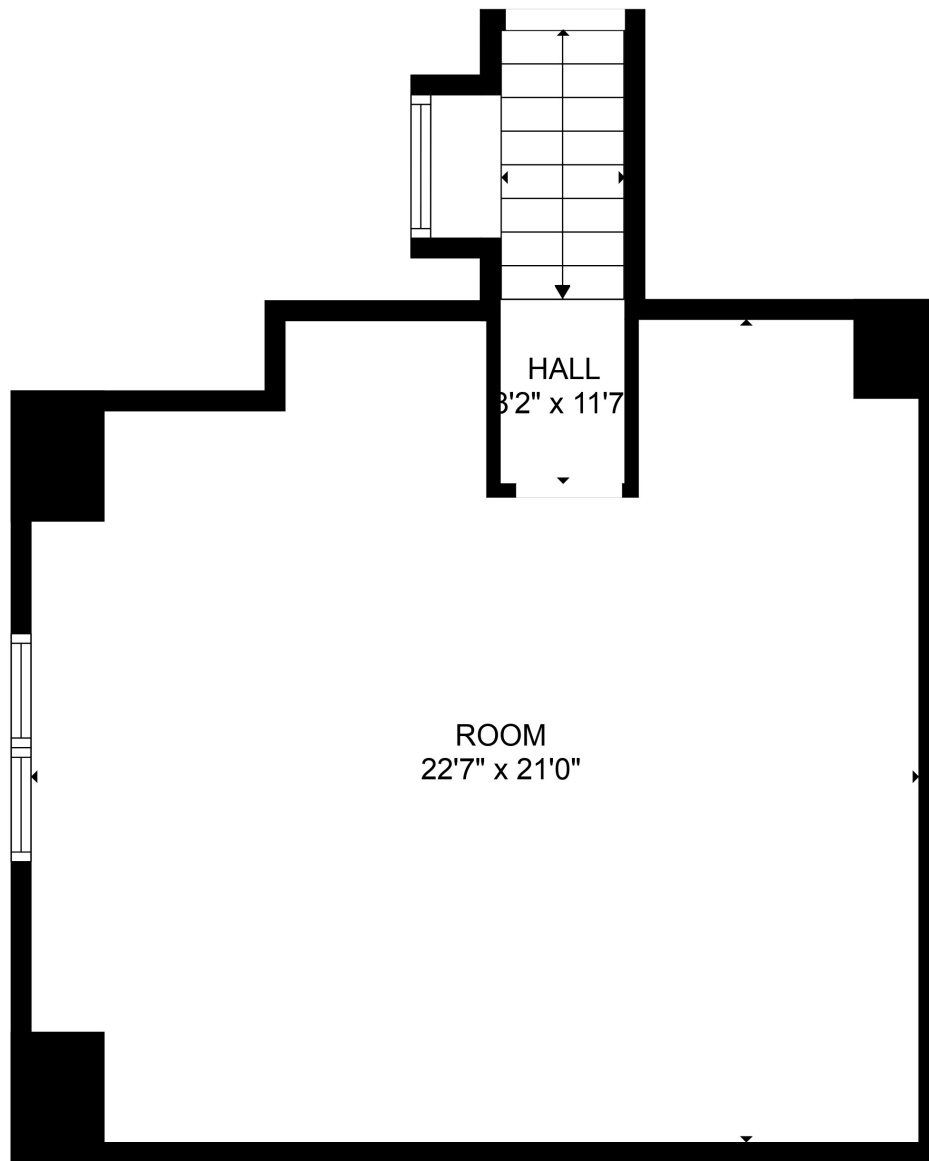

FLOOR 2

FLOOR 1

FLOOR 4

FLOOR 3

Total scanned area: 4678 sq. ft

SIZES AND DIMENSIONS ARE APPROXIMATE. ACTUAL MAY VARY.

Total scanned area: 4678 sq. ft

SIZES AND DIMENSIONS ARE APPROXIMATE. ACTUAL MAY VARY.

Total scanned area: 4678 sq. ft

SIZES AND DIMENSIONS ARE APPROXIMATE. ACTUAL MAY VARY.

Total scanned area: 4678 sq. ft

SIZES AND DIMENSIONS ARE APPROXIMATE. ACTUAL MAY VARY.

GARAGE
22'7" x 25'4"

Total scanned area: 4678 sq. ft

SIZES AND DIMENSIONS ARE APPROXIMATE. ACTUAL MAY VARY.