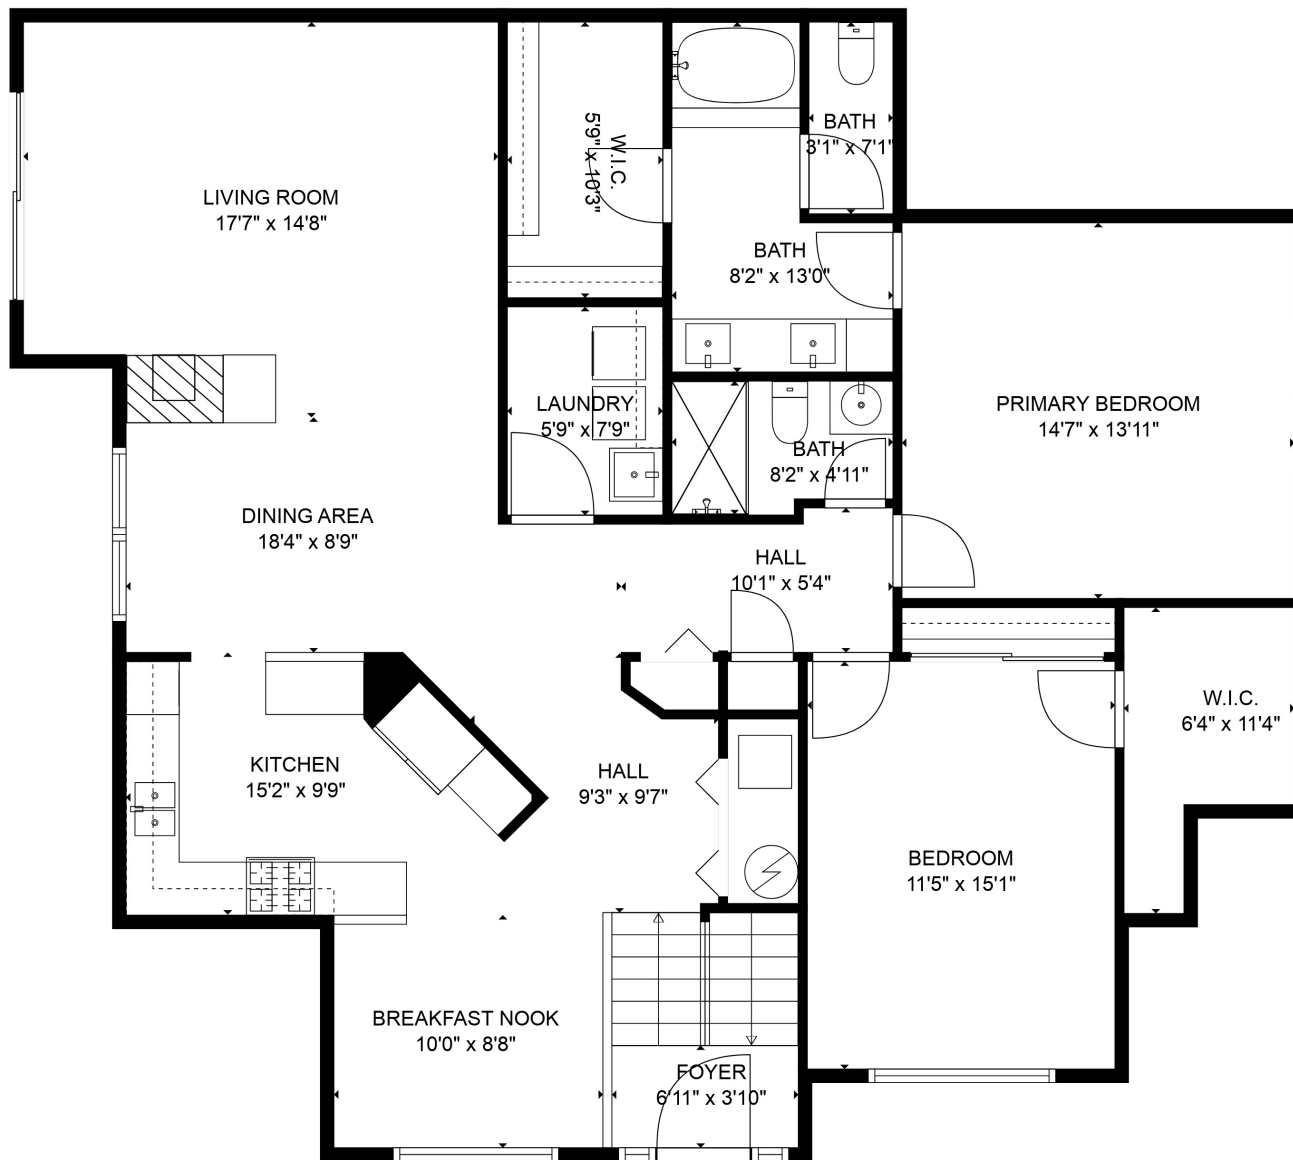

TOTAL: 1678 sq. ft
 Below Ground: 107 sq. ft, FLOOR 2: 1571 sq. ft
 EXCLUDED AREAS: GARAGE: 375 sq. ft

Sizes and Dimensions are approximate

TOTAL: 1678 sq. ft
 Below Ground: 107 sq. ft, FLOOR 2: 1571 sq. ft
 EXCLUDED AREAS: GARAGE: 375 sq. ft

Sizes and Dimensions are approximate

GARAGE
19'10" x 18'11"

TOTAL: 1678 sq. ft
Below Ground: 107 sq. ft, FLOOR 2: 1571 sq. ft
EXCLUDED AREAS: GARAGE: 375 sq. ft

Sizes and Dimensions are approximate