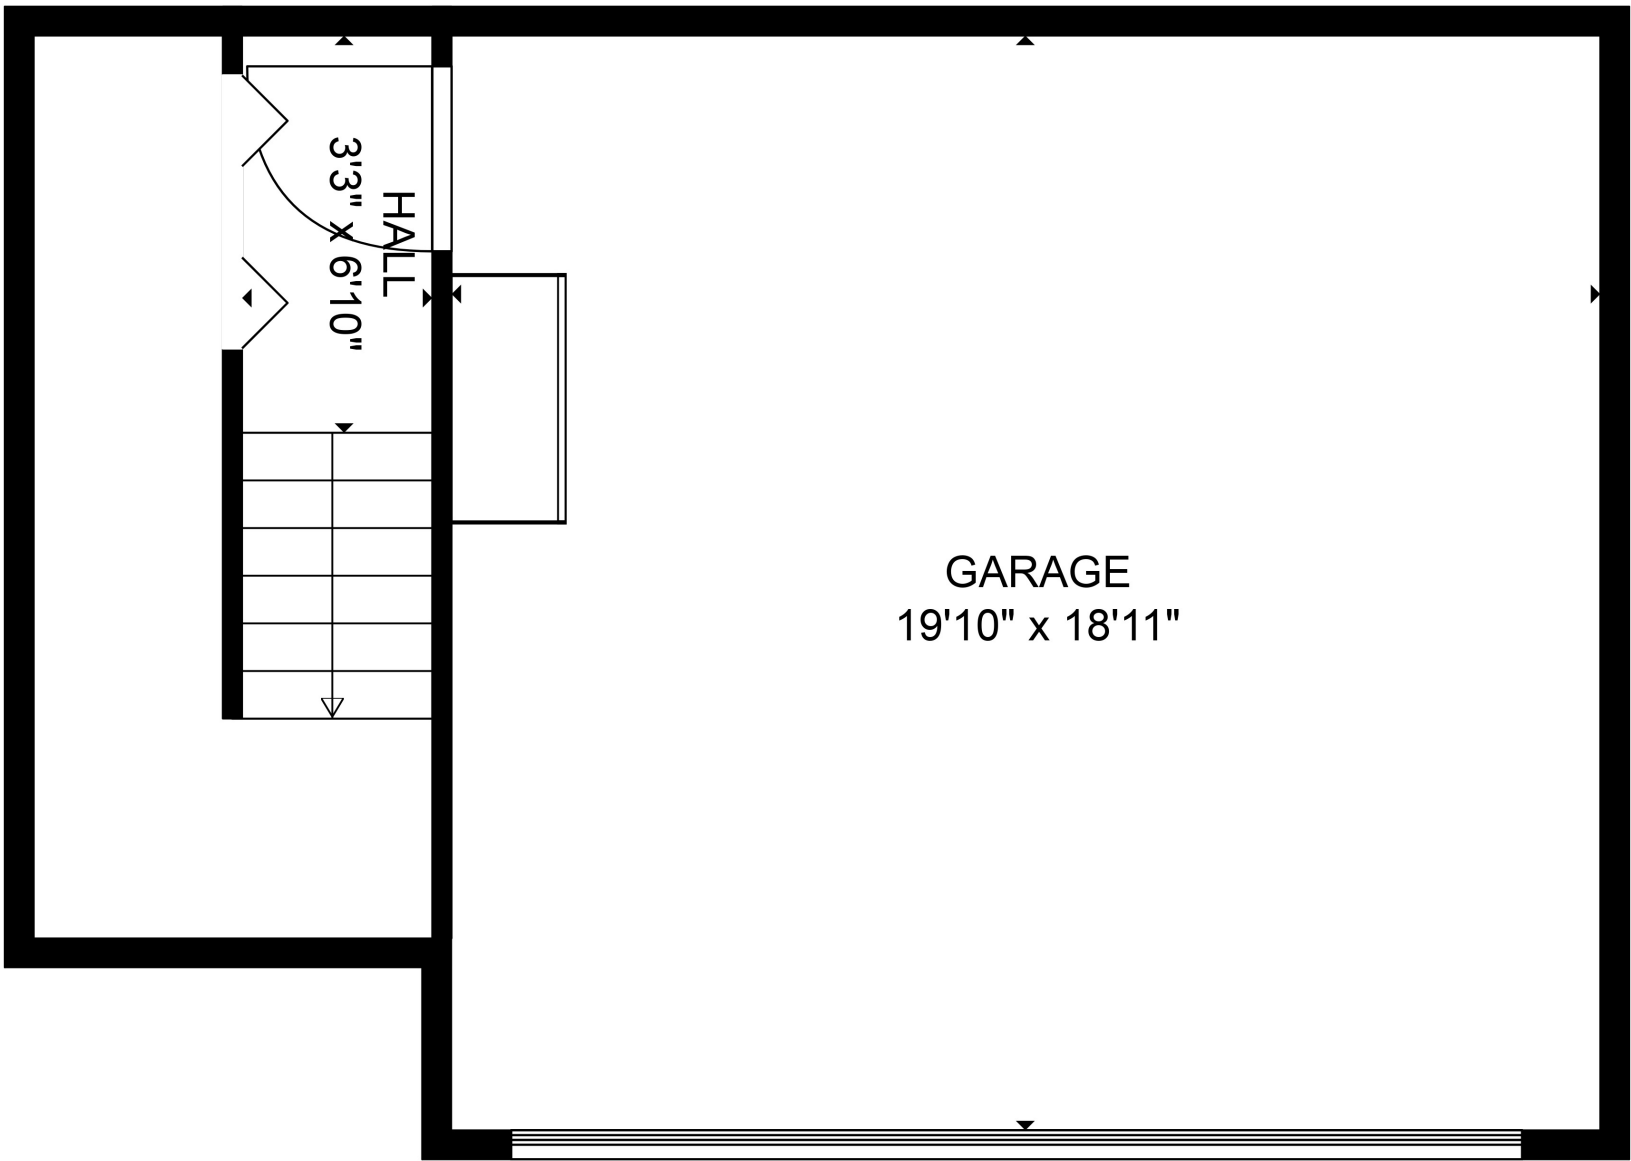

TOTAL: 1678 sq. ft
 Below Ground: 107 sq. ft, FLOOR 2: 1571 sq. ft
 EXCLUDED AREAS: GARAGE: 375 sq. ft

Sizes and Dimensions are approximate

TOTAL: 1678 sq. ft
 Below Ground: 107 sq. ft, FLOOR 2: 1571 sq. ft
 EXCLUDED AREAS: GARAGE: 375 sq. ft

Sizes and Dimensions are approximate

GARAGE
19'10" x 18'11"

TOTAL: 1678 sq. ft
Below Ground: 107 sq. ft, FLOOR 2: 1571 sq. ft
EXCLUDED AREAS: GARAGE: 375 sq. ft

Sizes and Dimensions are approximate