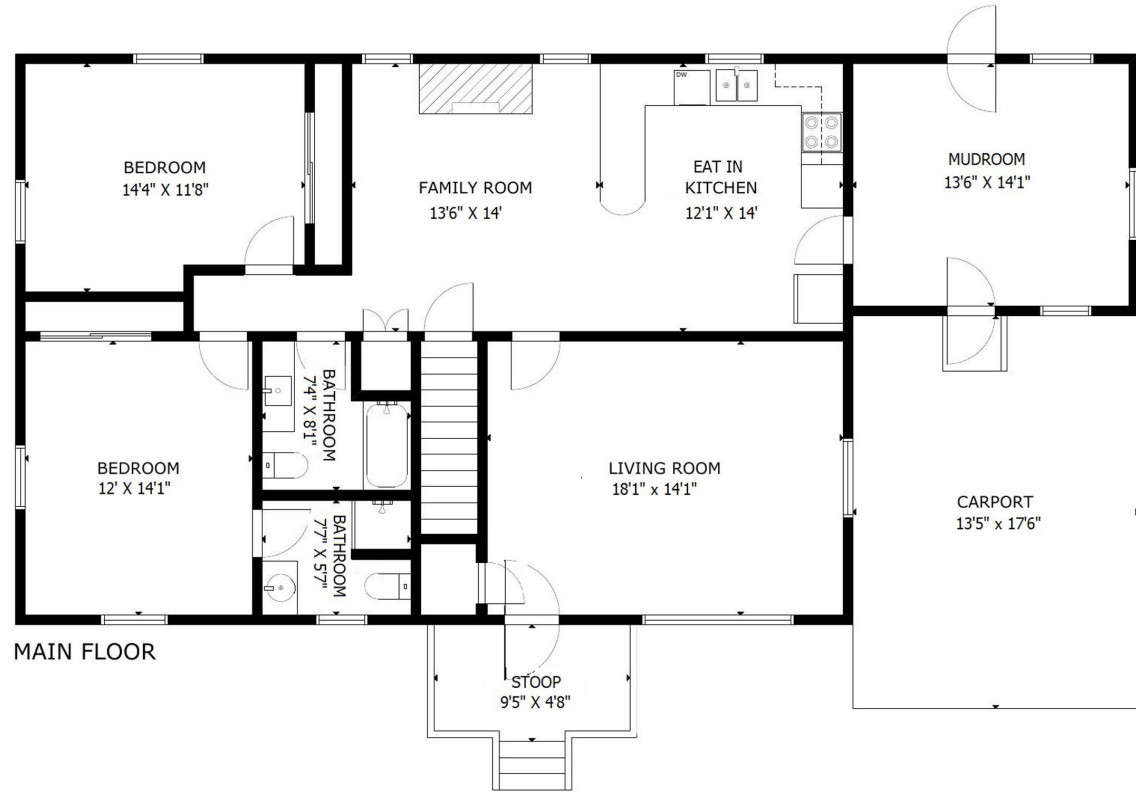

3126 Rose of Sharon Road Durham, NC 27712

LOWER FLOOR

MAIN FLOOR

The following dimensions are approximate interior wall to wall dimensions, measured on site, from the widest portion of each room, then calculated to Feet/Inches from Rounded Decimal Feet. Information deemed reliable, but not guaranteed.