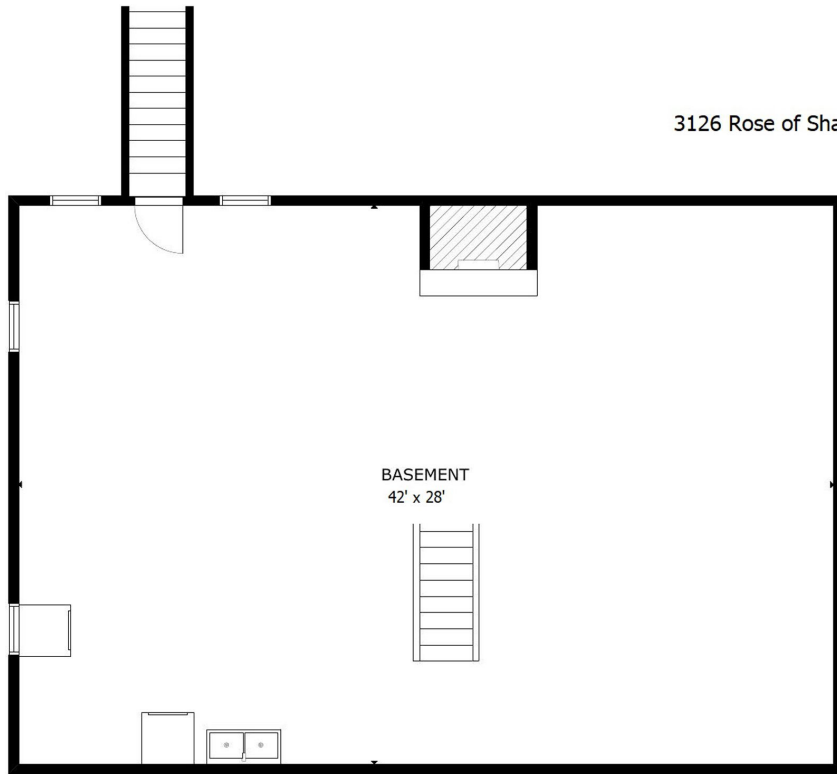

3126 Rose of Sharon Road Durham, NC 27712

LOWER FLOOR

MAIN FLOOR

The following dimensions are approximate interior wall to wall dimensions, measured on site, from the widest portion of each room, then calculated to Feet/Inches from Rounded Decimal Feet. Information deemed reliable, but not guaranteed.