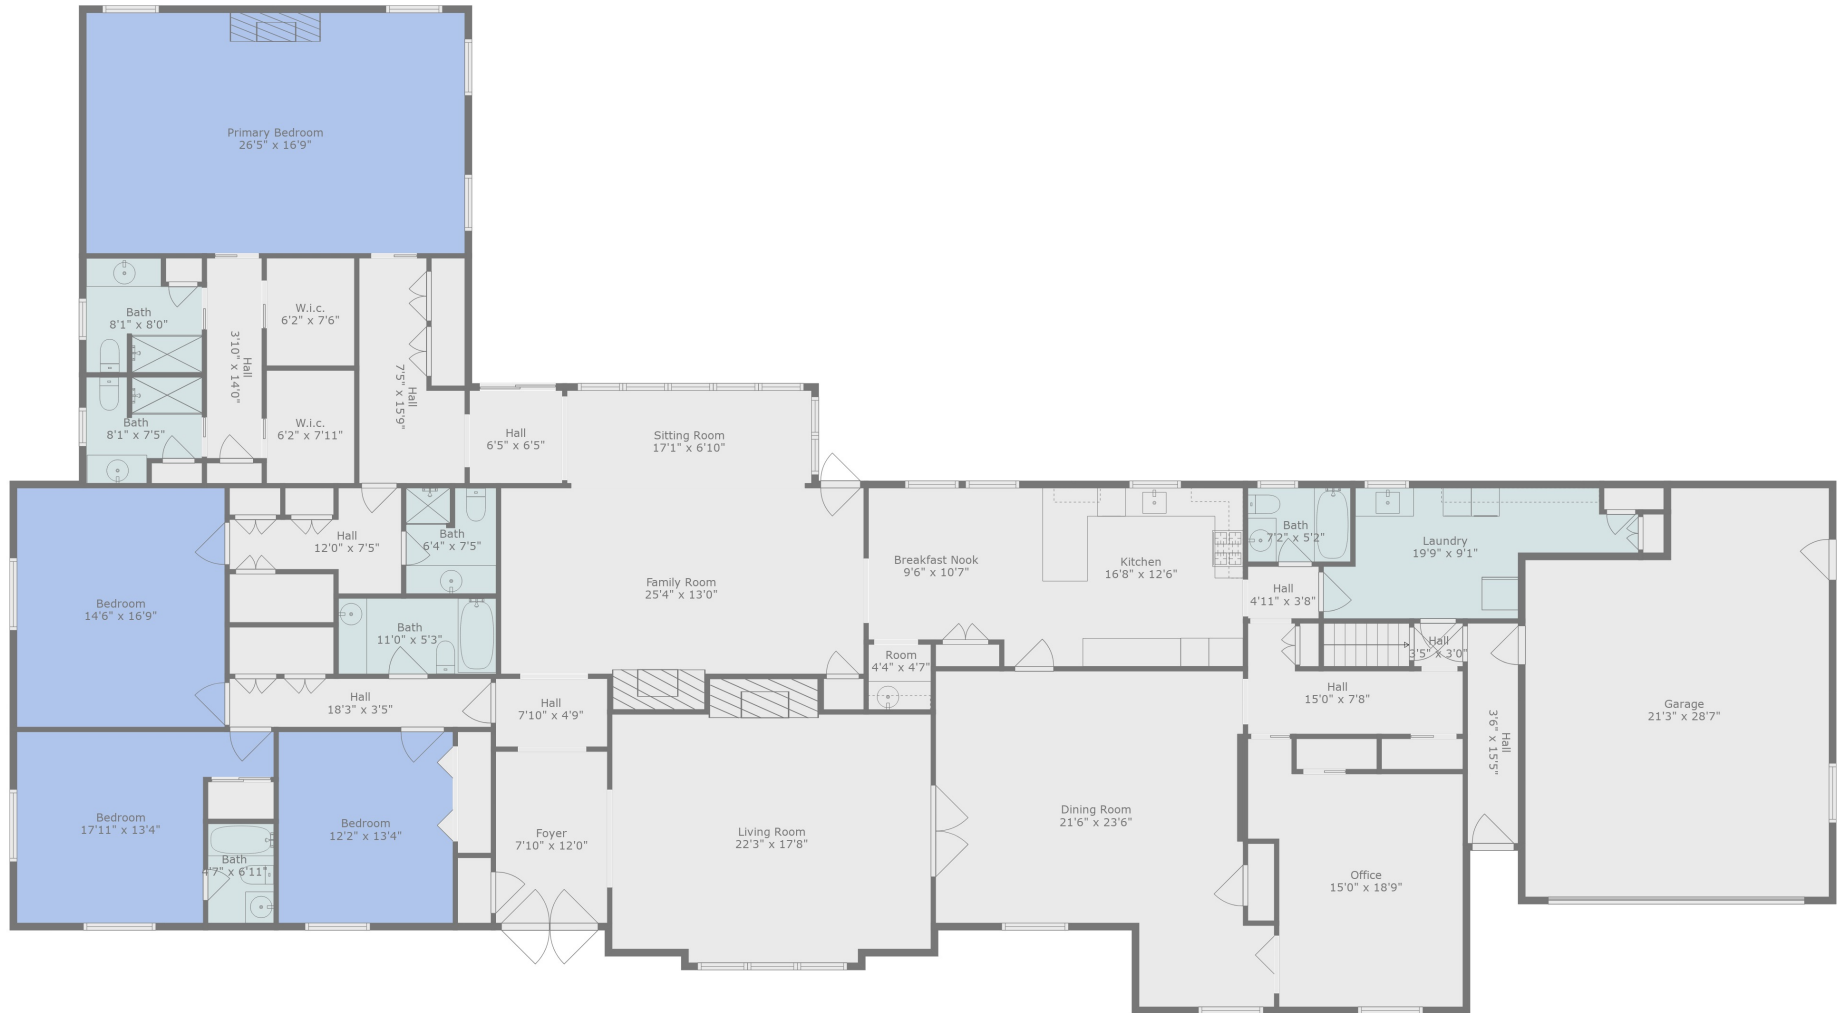

Floor 2

Floor 1

TOTAL: 5147 sq. ft
 Below Ground: 704 sq. ft, FLOOR 2: 4443 sq. ft
 EXCLUDED AREAS: ELECTRICAL ROOM: 162 sq. ft, GARAGE: 556 sq. ft

Measurements Are Deemed Highly Reliable, But Not Guaranteed.

TOTAL: 5147 sq. ft
 Below Ground: 704 sq. ft, FLOOR 2: 4443 sq. ft
 EXCLUDED AREAS: ELECTRICAL ROOM: 162 sq. ft, GARAGE: 556 sq. ft

Measurements Are Deemed Highly Reliable, But Not Guaranteed.