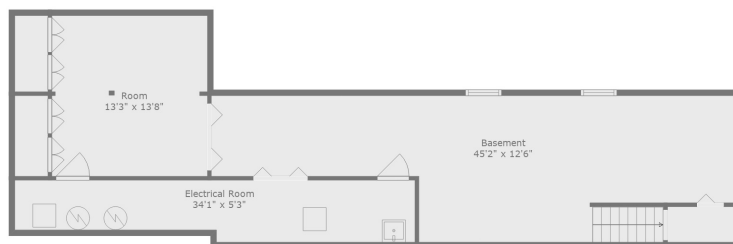

Floor 2

Floor 1

TOTAL: 5147 sq. ft
 Below Ground: 704 sq. ft, FLOOR 2: 4443 sq. ft
 EXCLUDED AREAS: ELECTRICAL ROOM: 162 sq. ft, GARAGE: 556 sq. ft

Measurements Are Deemed Highly Reliable, But Not Guaranteed.

TOTAL: 5147 sq. ft
 Below Ground: 704 sq. ft, FLOOR 2: 4443 sq. ft
 EXCLUDED AREAS: ELECTRICAL ROOM: 162 sq. ft, GARAGE: 556 sq. ft

Measurements Are Deemed Highly Reliable, But Not Guaranteed.