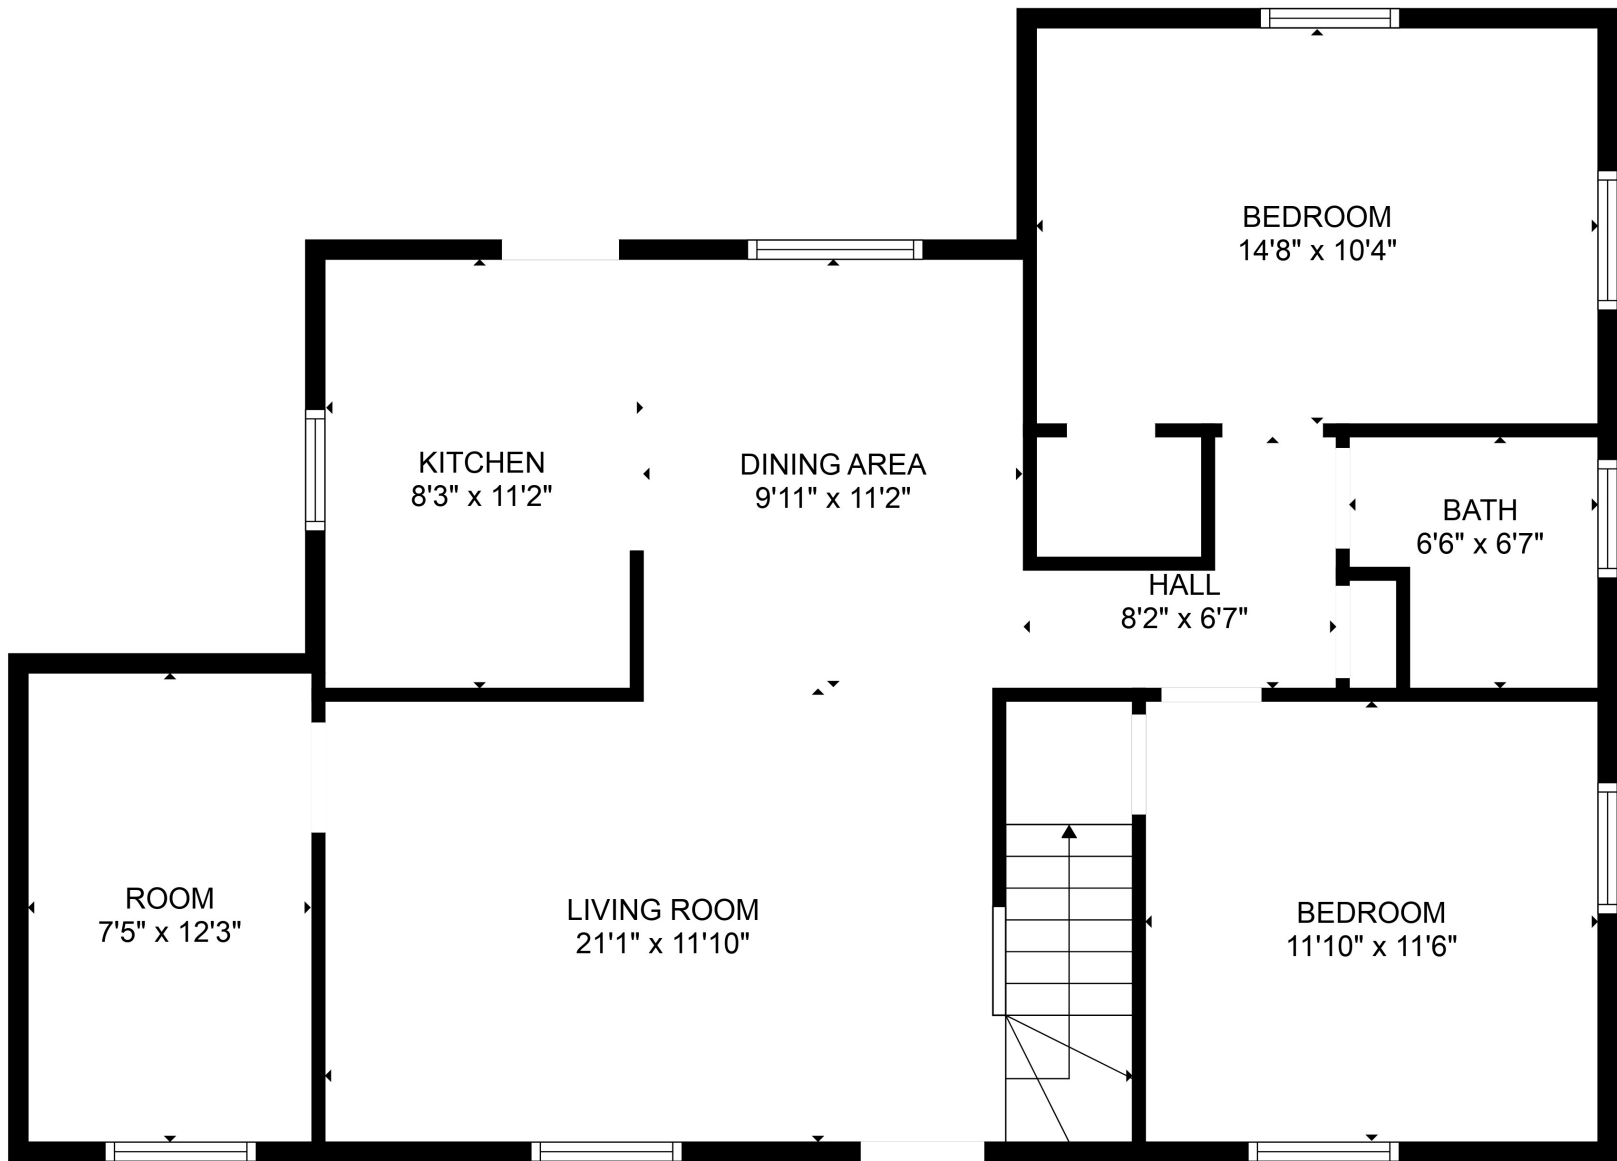

FLOOR 1

FLOOR 2

Total scanned area: 1471 sq. ft

SIZES AND DIMENSIONS ARE APPROXIMATE. ACTUAL MAY VARY.

PRIMARY BEDROOM
21'1" x 15'1"

BATH
11'10" x 15'1"

Total scanned area: 1471 sq. ft

SIZES AND DIMENSIONS ARE APPROXIMATE. ACTUAL MAY VARY.

Total scanned area: 1471 sq. ft

SIZES AND DIMENSIONS ARE APPROXIMATE. ACTUAL MAY VARY.