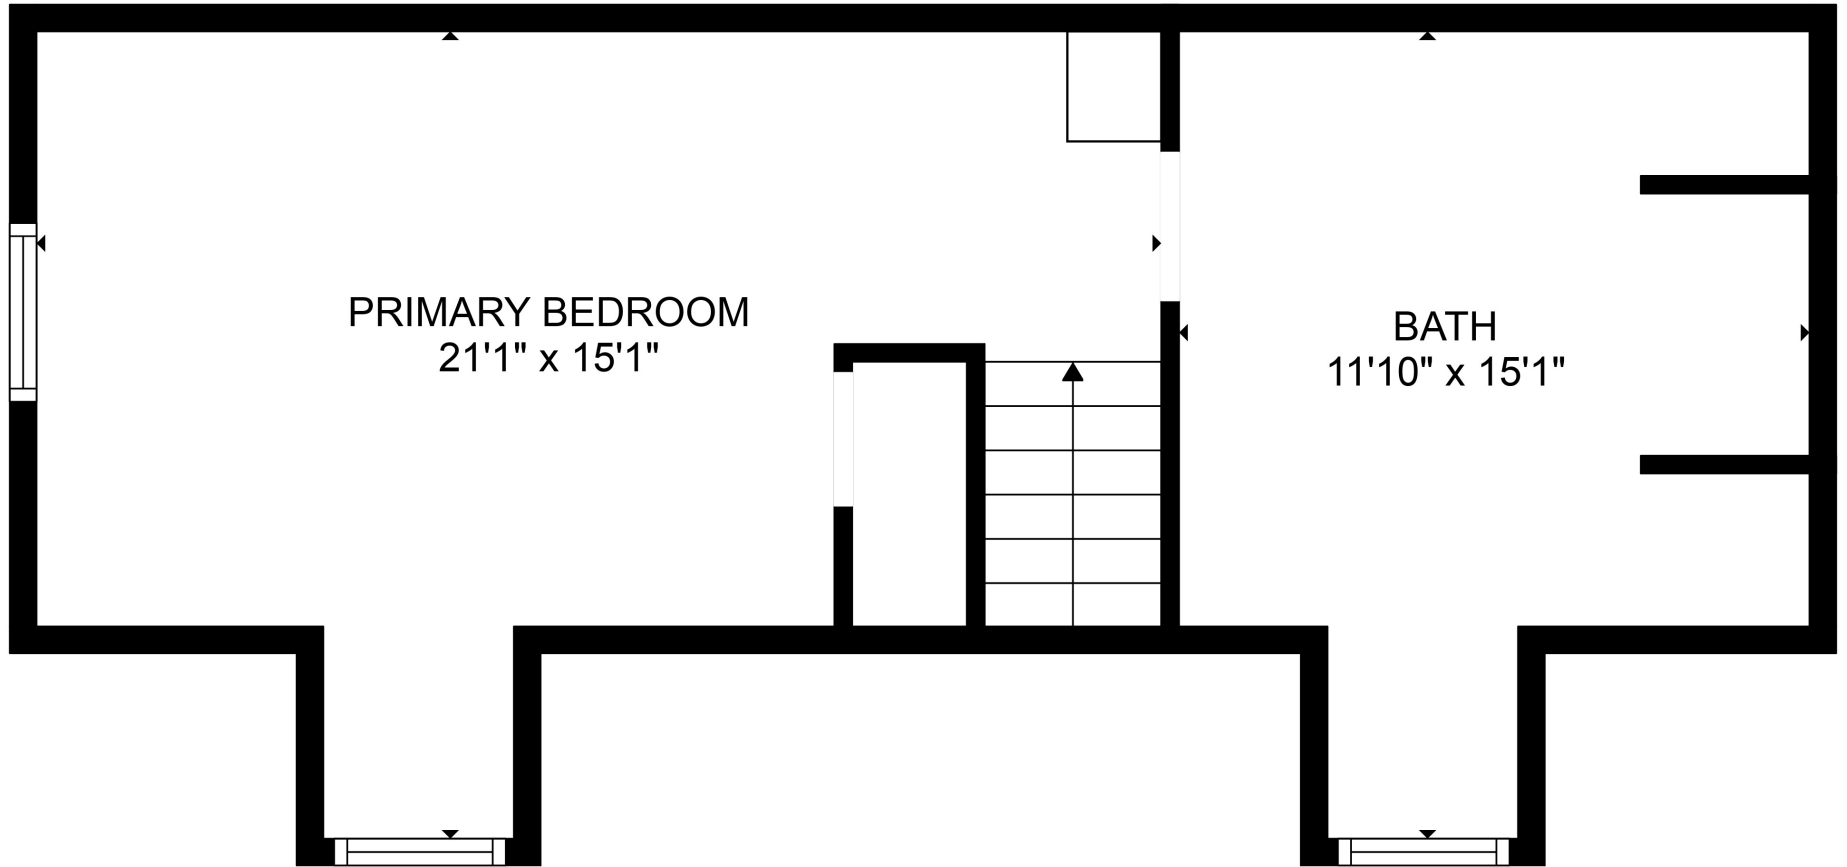

PRIMARY BEDROOM
21'1" x 15'1"

BATH
11'10" x 15'1"

Total scanned area: 1471 sq. ft