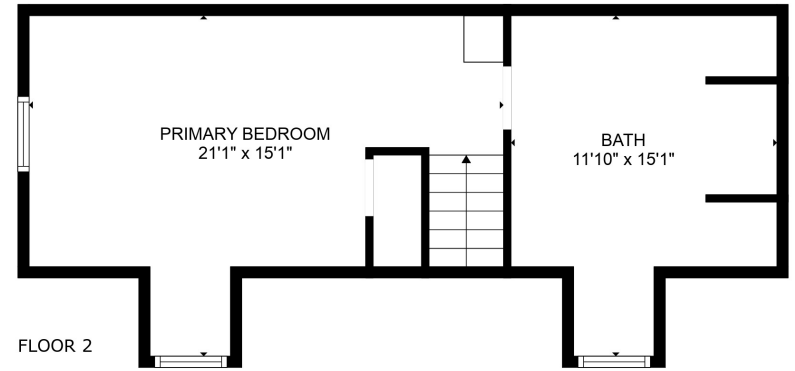

FLOOR 1

FLOOR 2

Total scanned area: 1471 sq. ft

SIZES AND DIMENSIONS ARE APPROXIMATE. ACTUAL MAY VARY.

PRIMARY BEDROOM
21'1" x 15'1"

BATH
11'10" x 15'1"

Total scanned area: 1471 sq. ft

SIZES AND DIMENSIONS ARE APPROXIMATE. ACTUAL MAY VARY.

Total scanned area: 1471 sq. ft

SIZES AND DIMENSIONS ARE APPROXIMATE. ACTUAL MAY VARY.