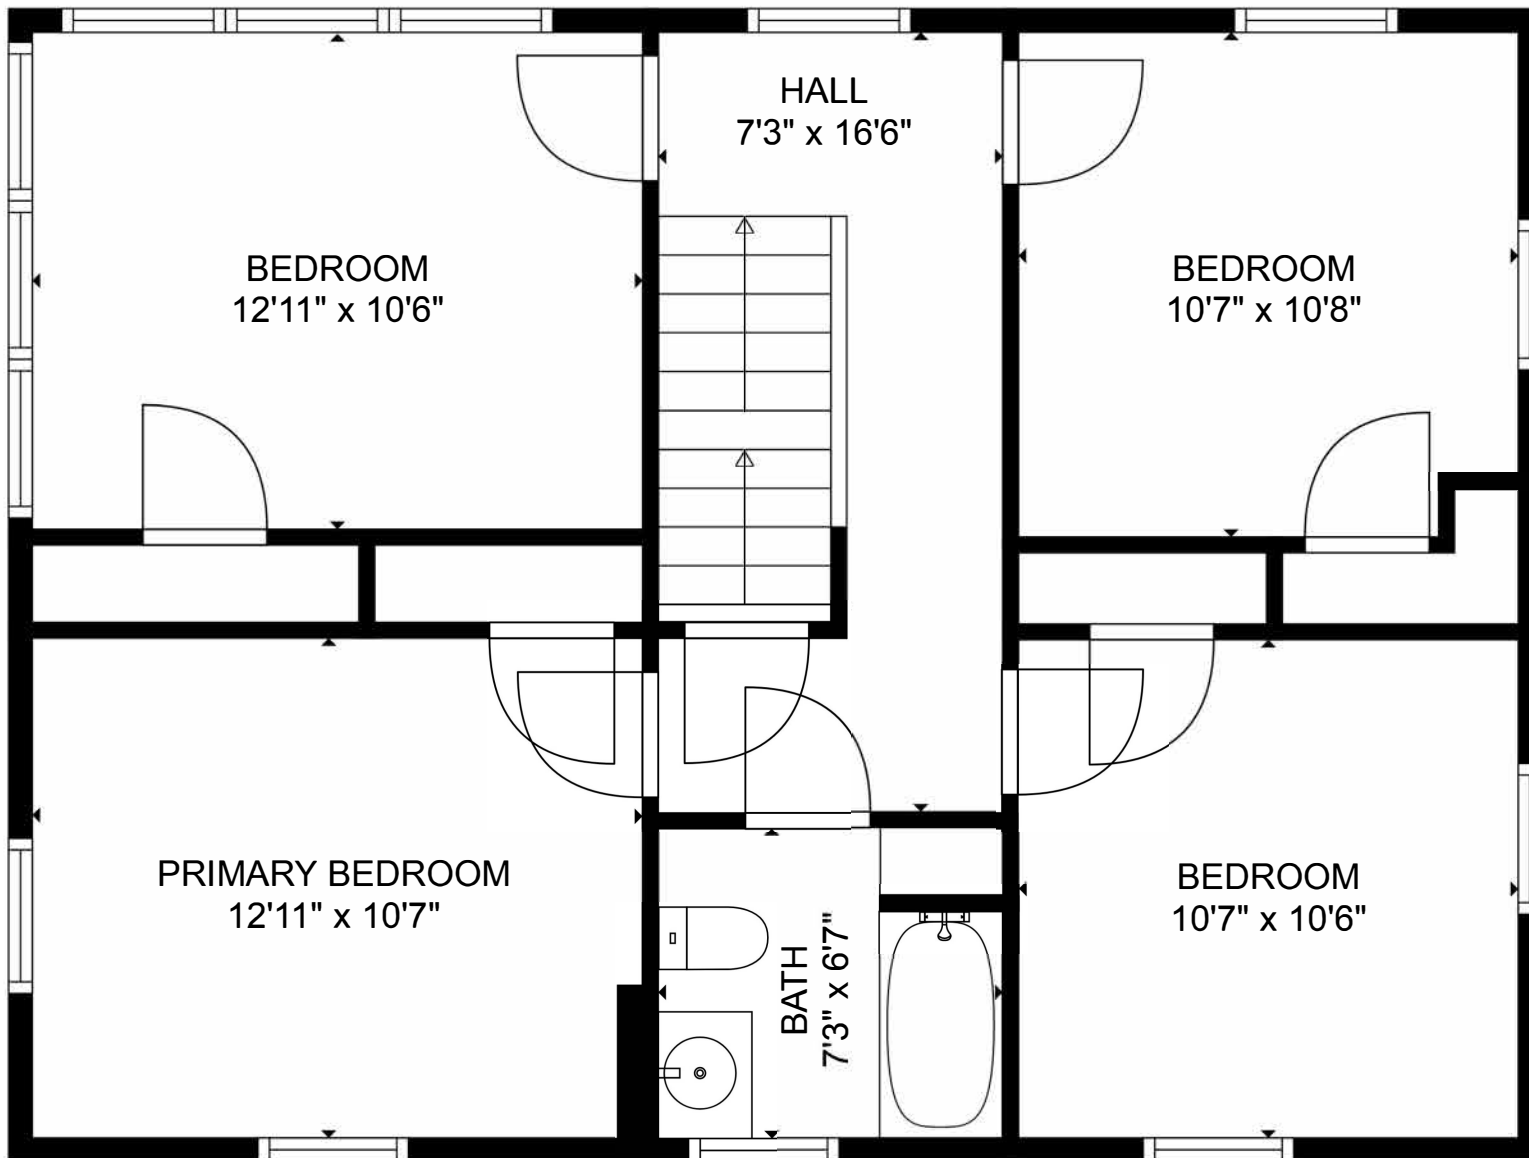

FLOOR 2

FLOOR 1

TOTAL: 1596 sq. ft
 FLOOR 1: 862 sq. ft, FLOOR 2: 734 sq. ft

SIZES AND DIMENSIONS ARE APPROXIMATE, ACTUAL MAY VARY.

TOTAL: 1596 sq. ft

FLOOR 1: 862 sq. ft, FLOOR 2: 734 sq. ft

SIZES AND DIMENSIONS ARE APPROXIMATE, ACTUAL MAY VARY.

TOTAL: 1596 sq. ft

FLOOR 1: 862 sq. ft, FLOOR 2: 734 sq. ft

SIZES AND DIMENSIONS ARE APPROXIMATE, ACTUAL MAY VARY.