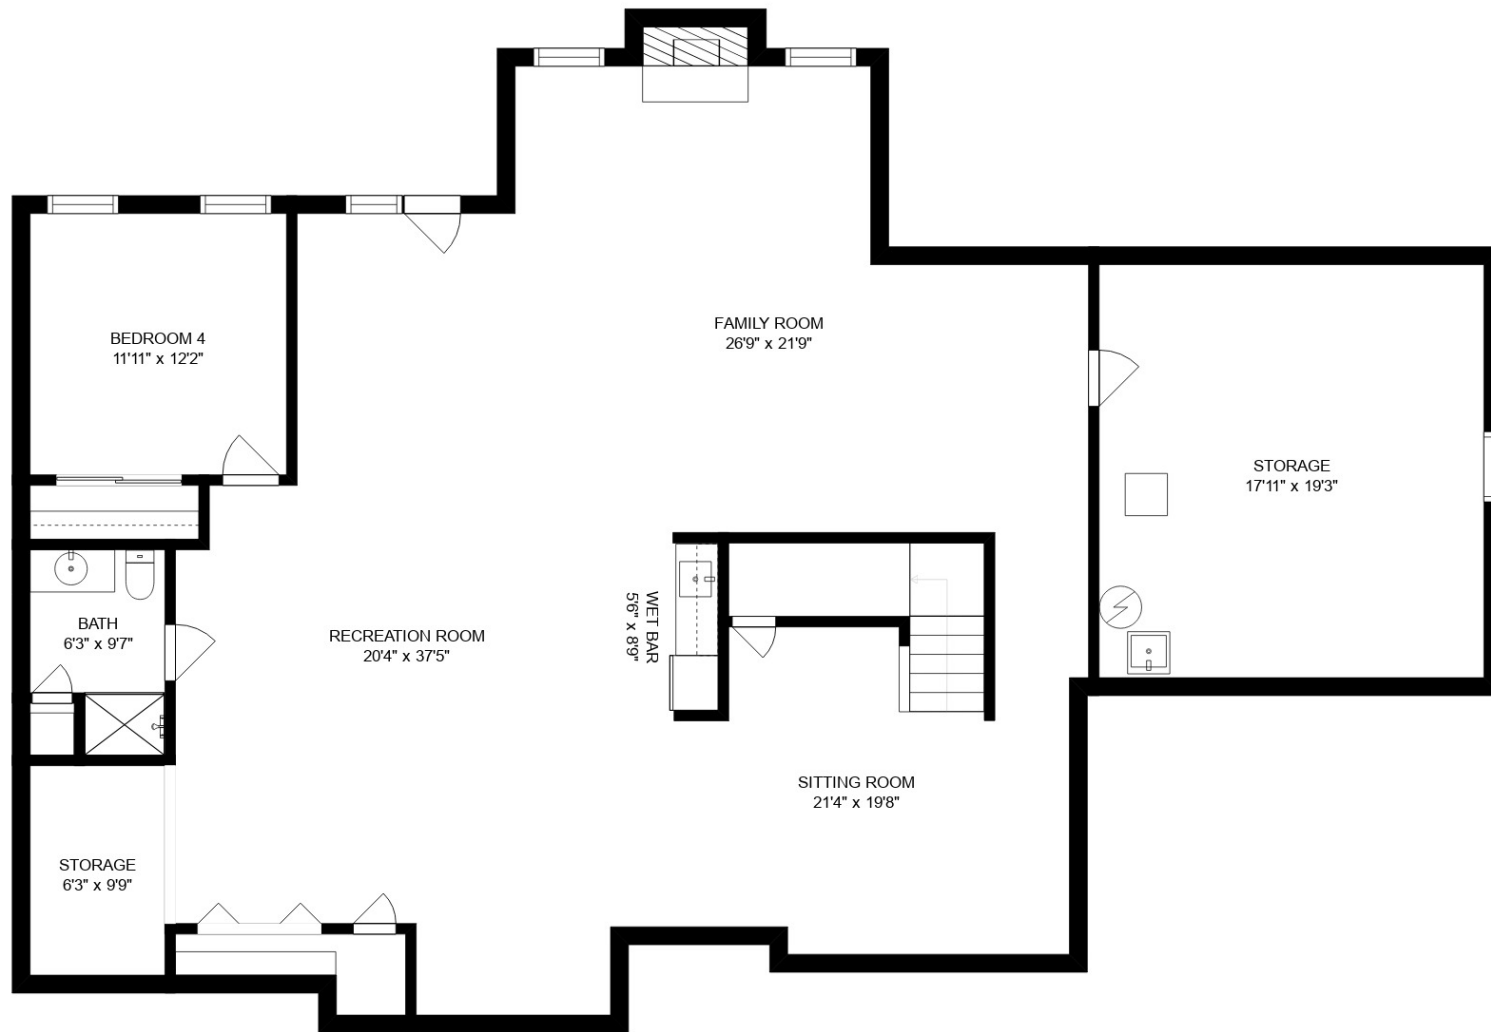

Estimated areas

GLA LOWER FLOOR: 1978 sq. ft, excluded 405 sq. ft
 GLA MAIN FLOOR: 2351 sq. ft, excluded 1419 sq. ft
 Total GLA 4329 sq. ft, total scanned area 6122 sq. ft

SIZES AND DIMENSIONS ARE APPROXIMATE. ACTUAL MAY VARY.