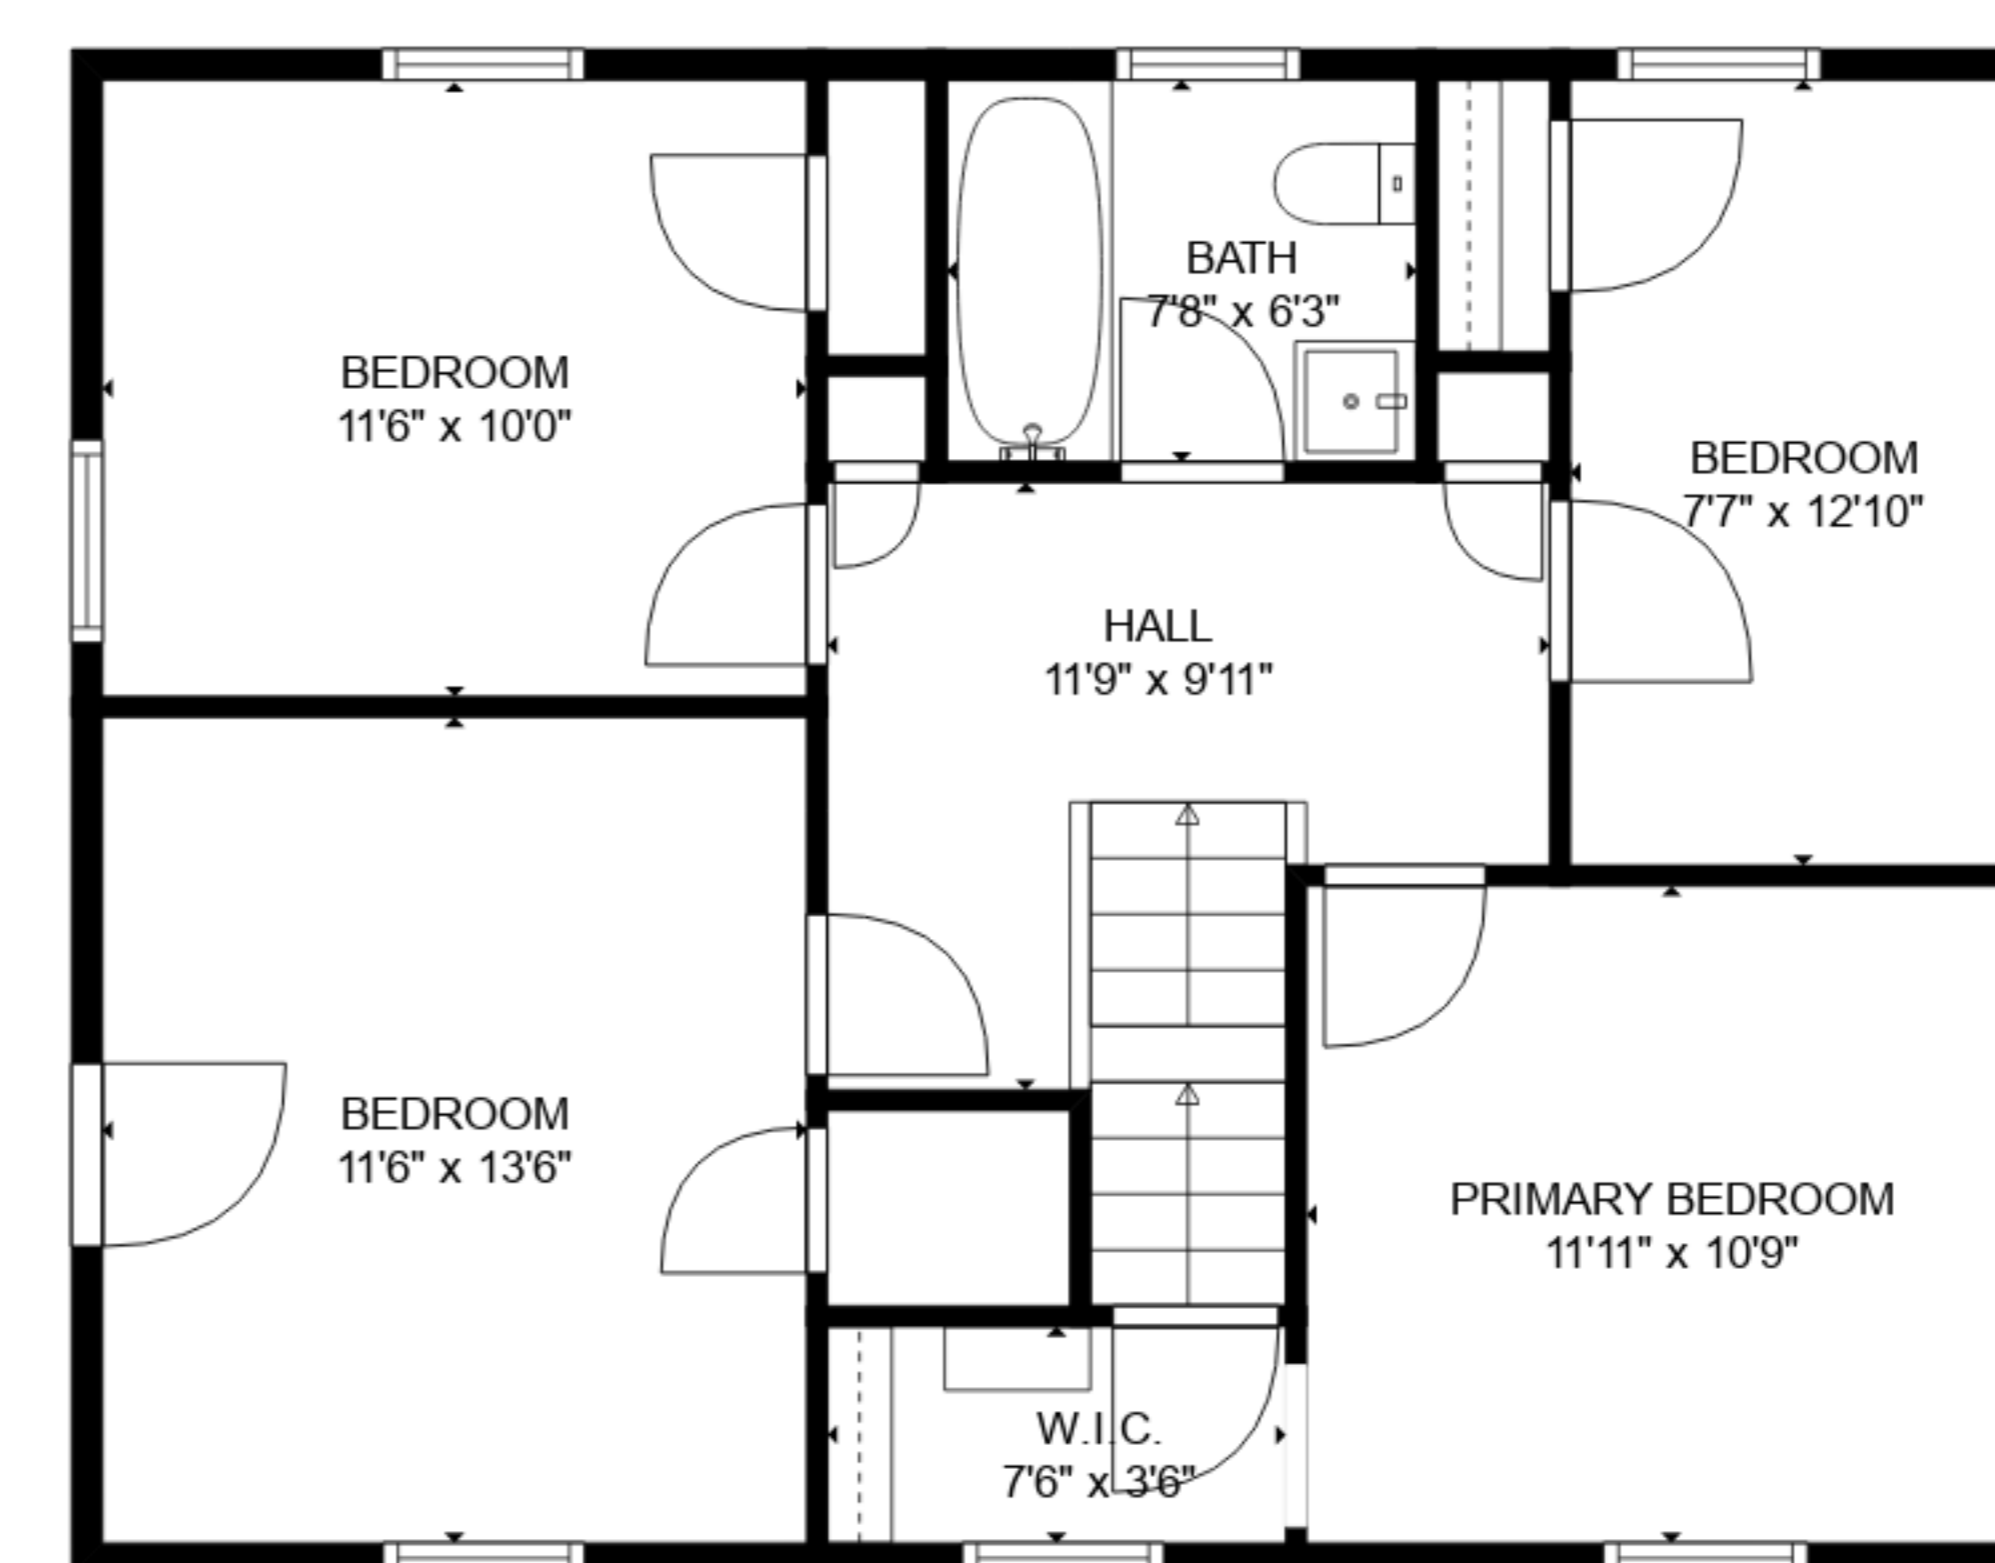

Artistic rendering. Measurements estimated by software and are not guaranteed.

Artistic rendering. Measurements estimated by software and are not guaranteed.

OFFICE / FAMILY ROOM
19'7" x 9'7"

STORAGE
11'6" x 10'3"

Artistic rendering. Measurements estimated by software and are not guaranteed.