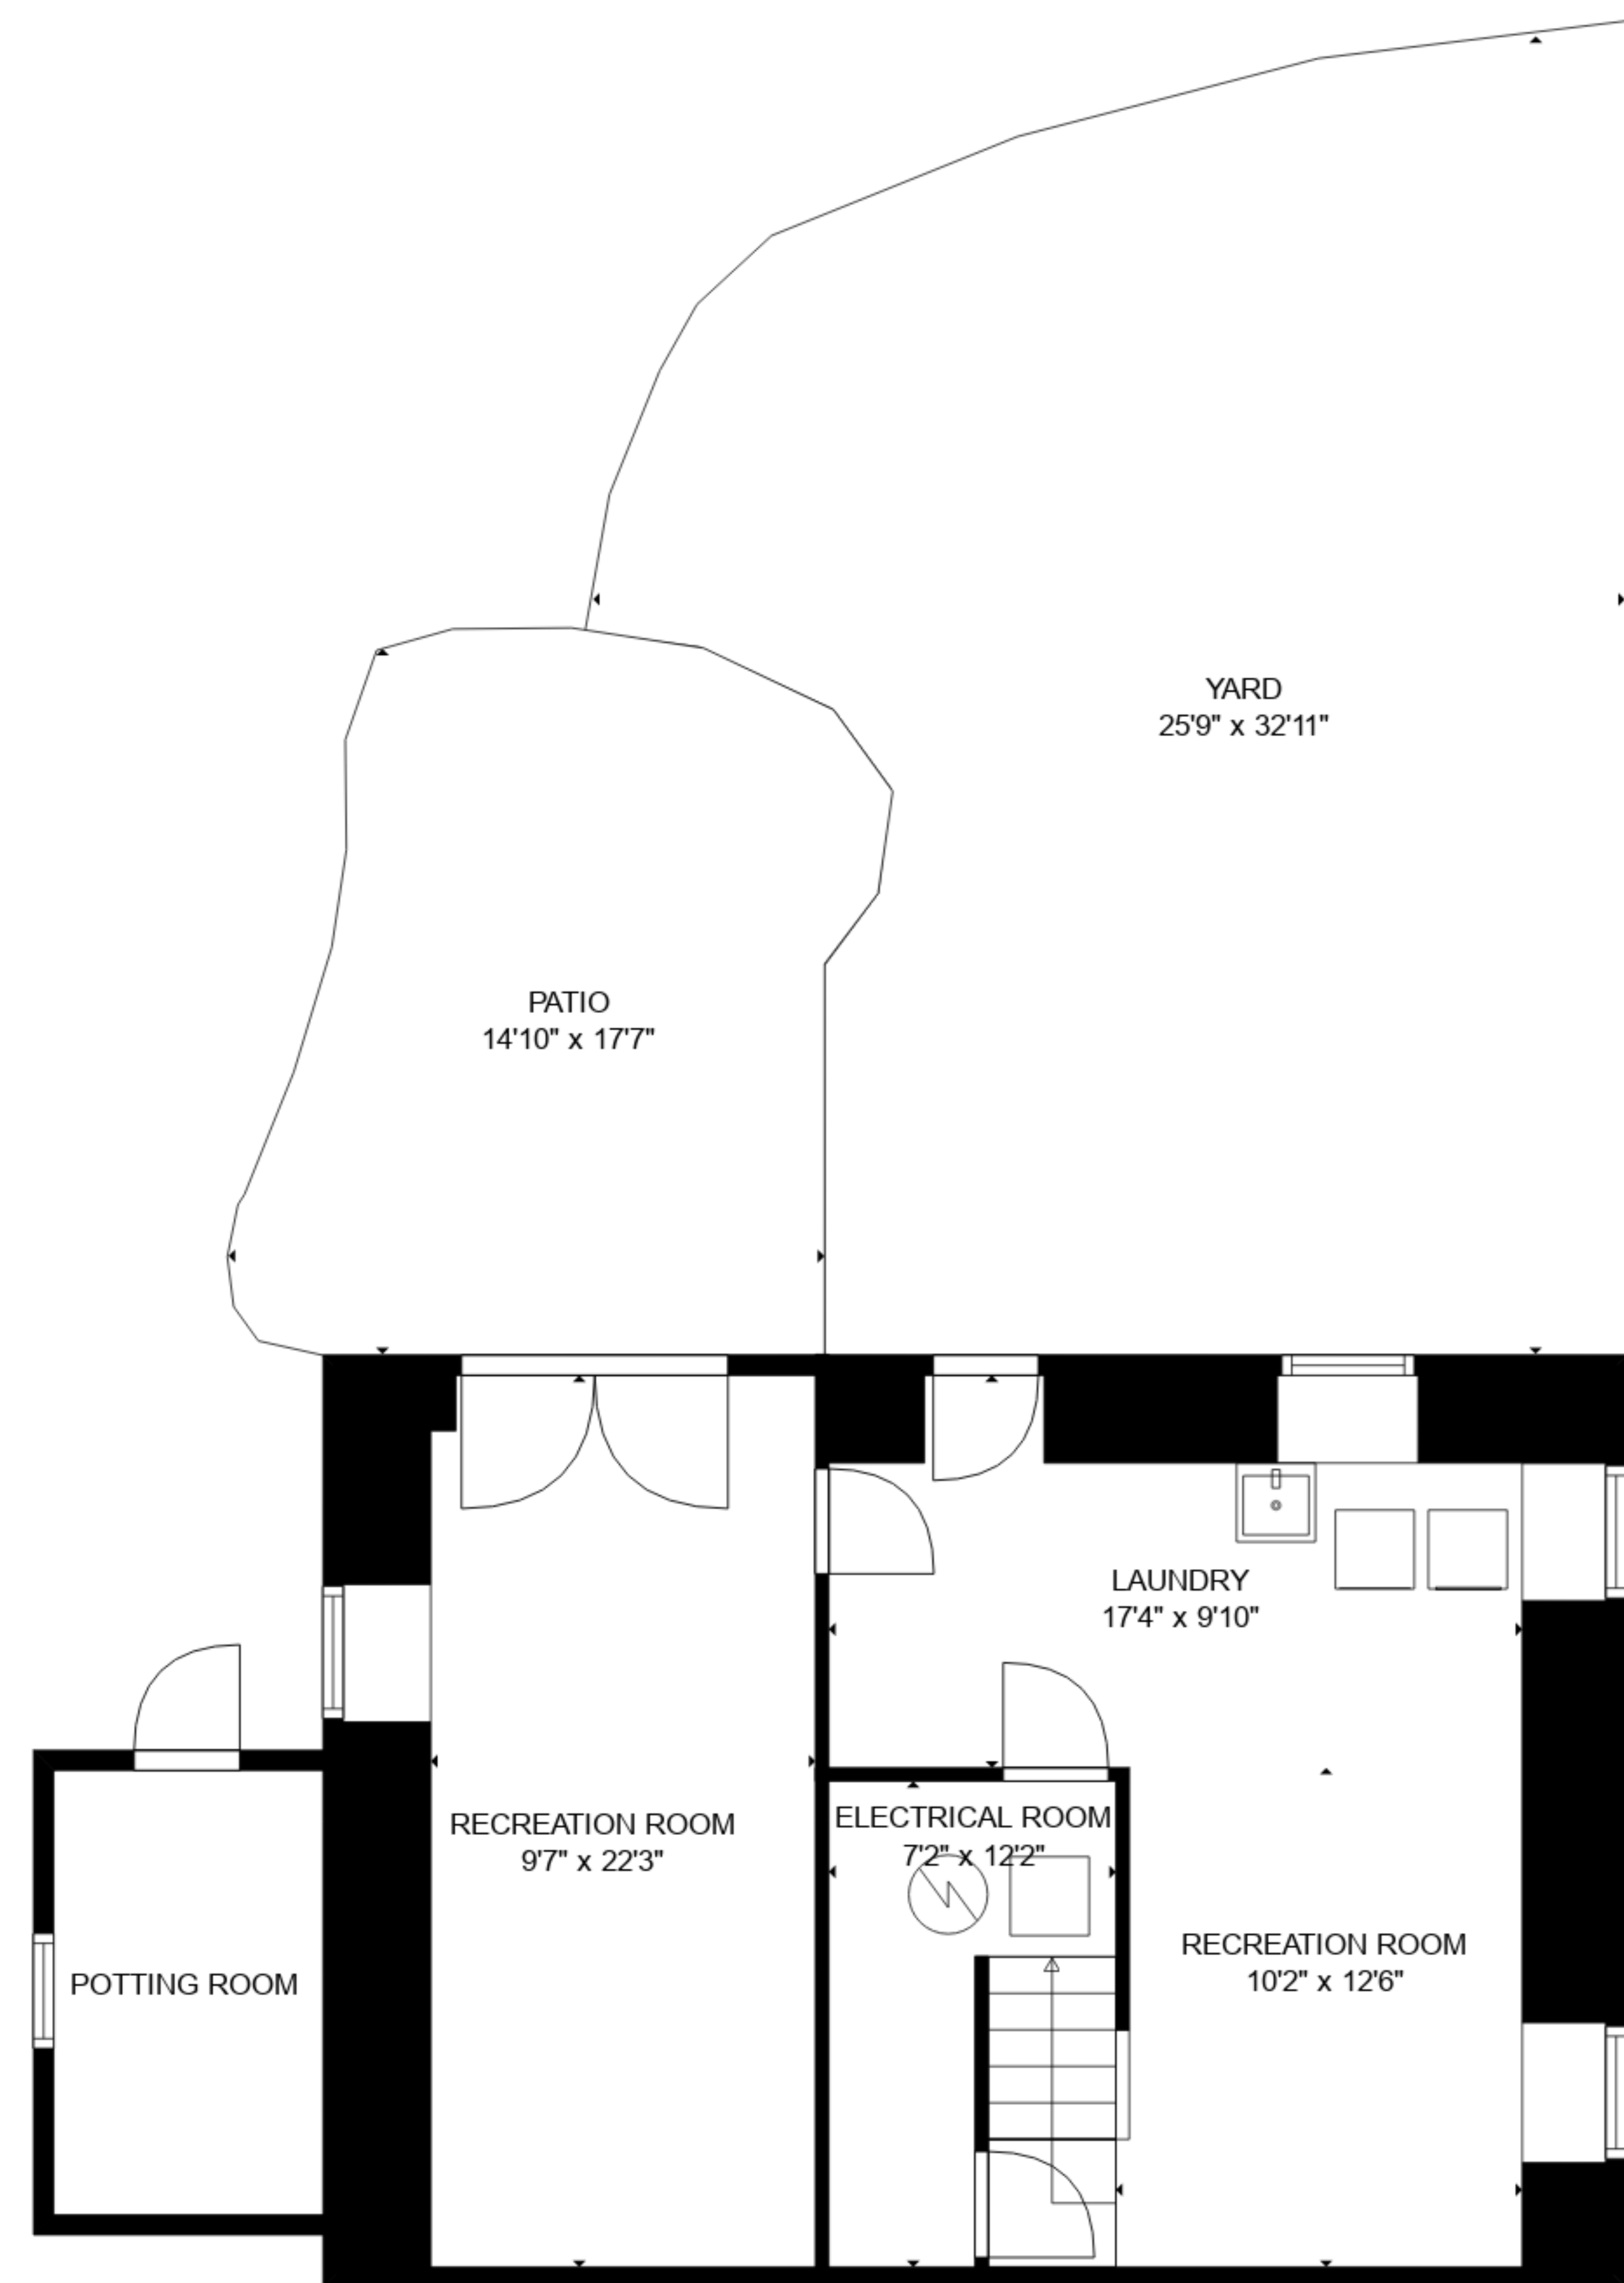

Artistic rendering. Measurements estimated by software and are not guaranteed.

Artistic rendering. Measurements estimated by software and are not guaranteed.

OFFICE / FAMILY ROOM
19'7" x 9'7"

STORAGE
11'6" x 10'3"

Artistic rendering. Measurements estimated by software and are not guaranteed.