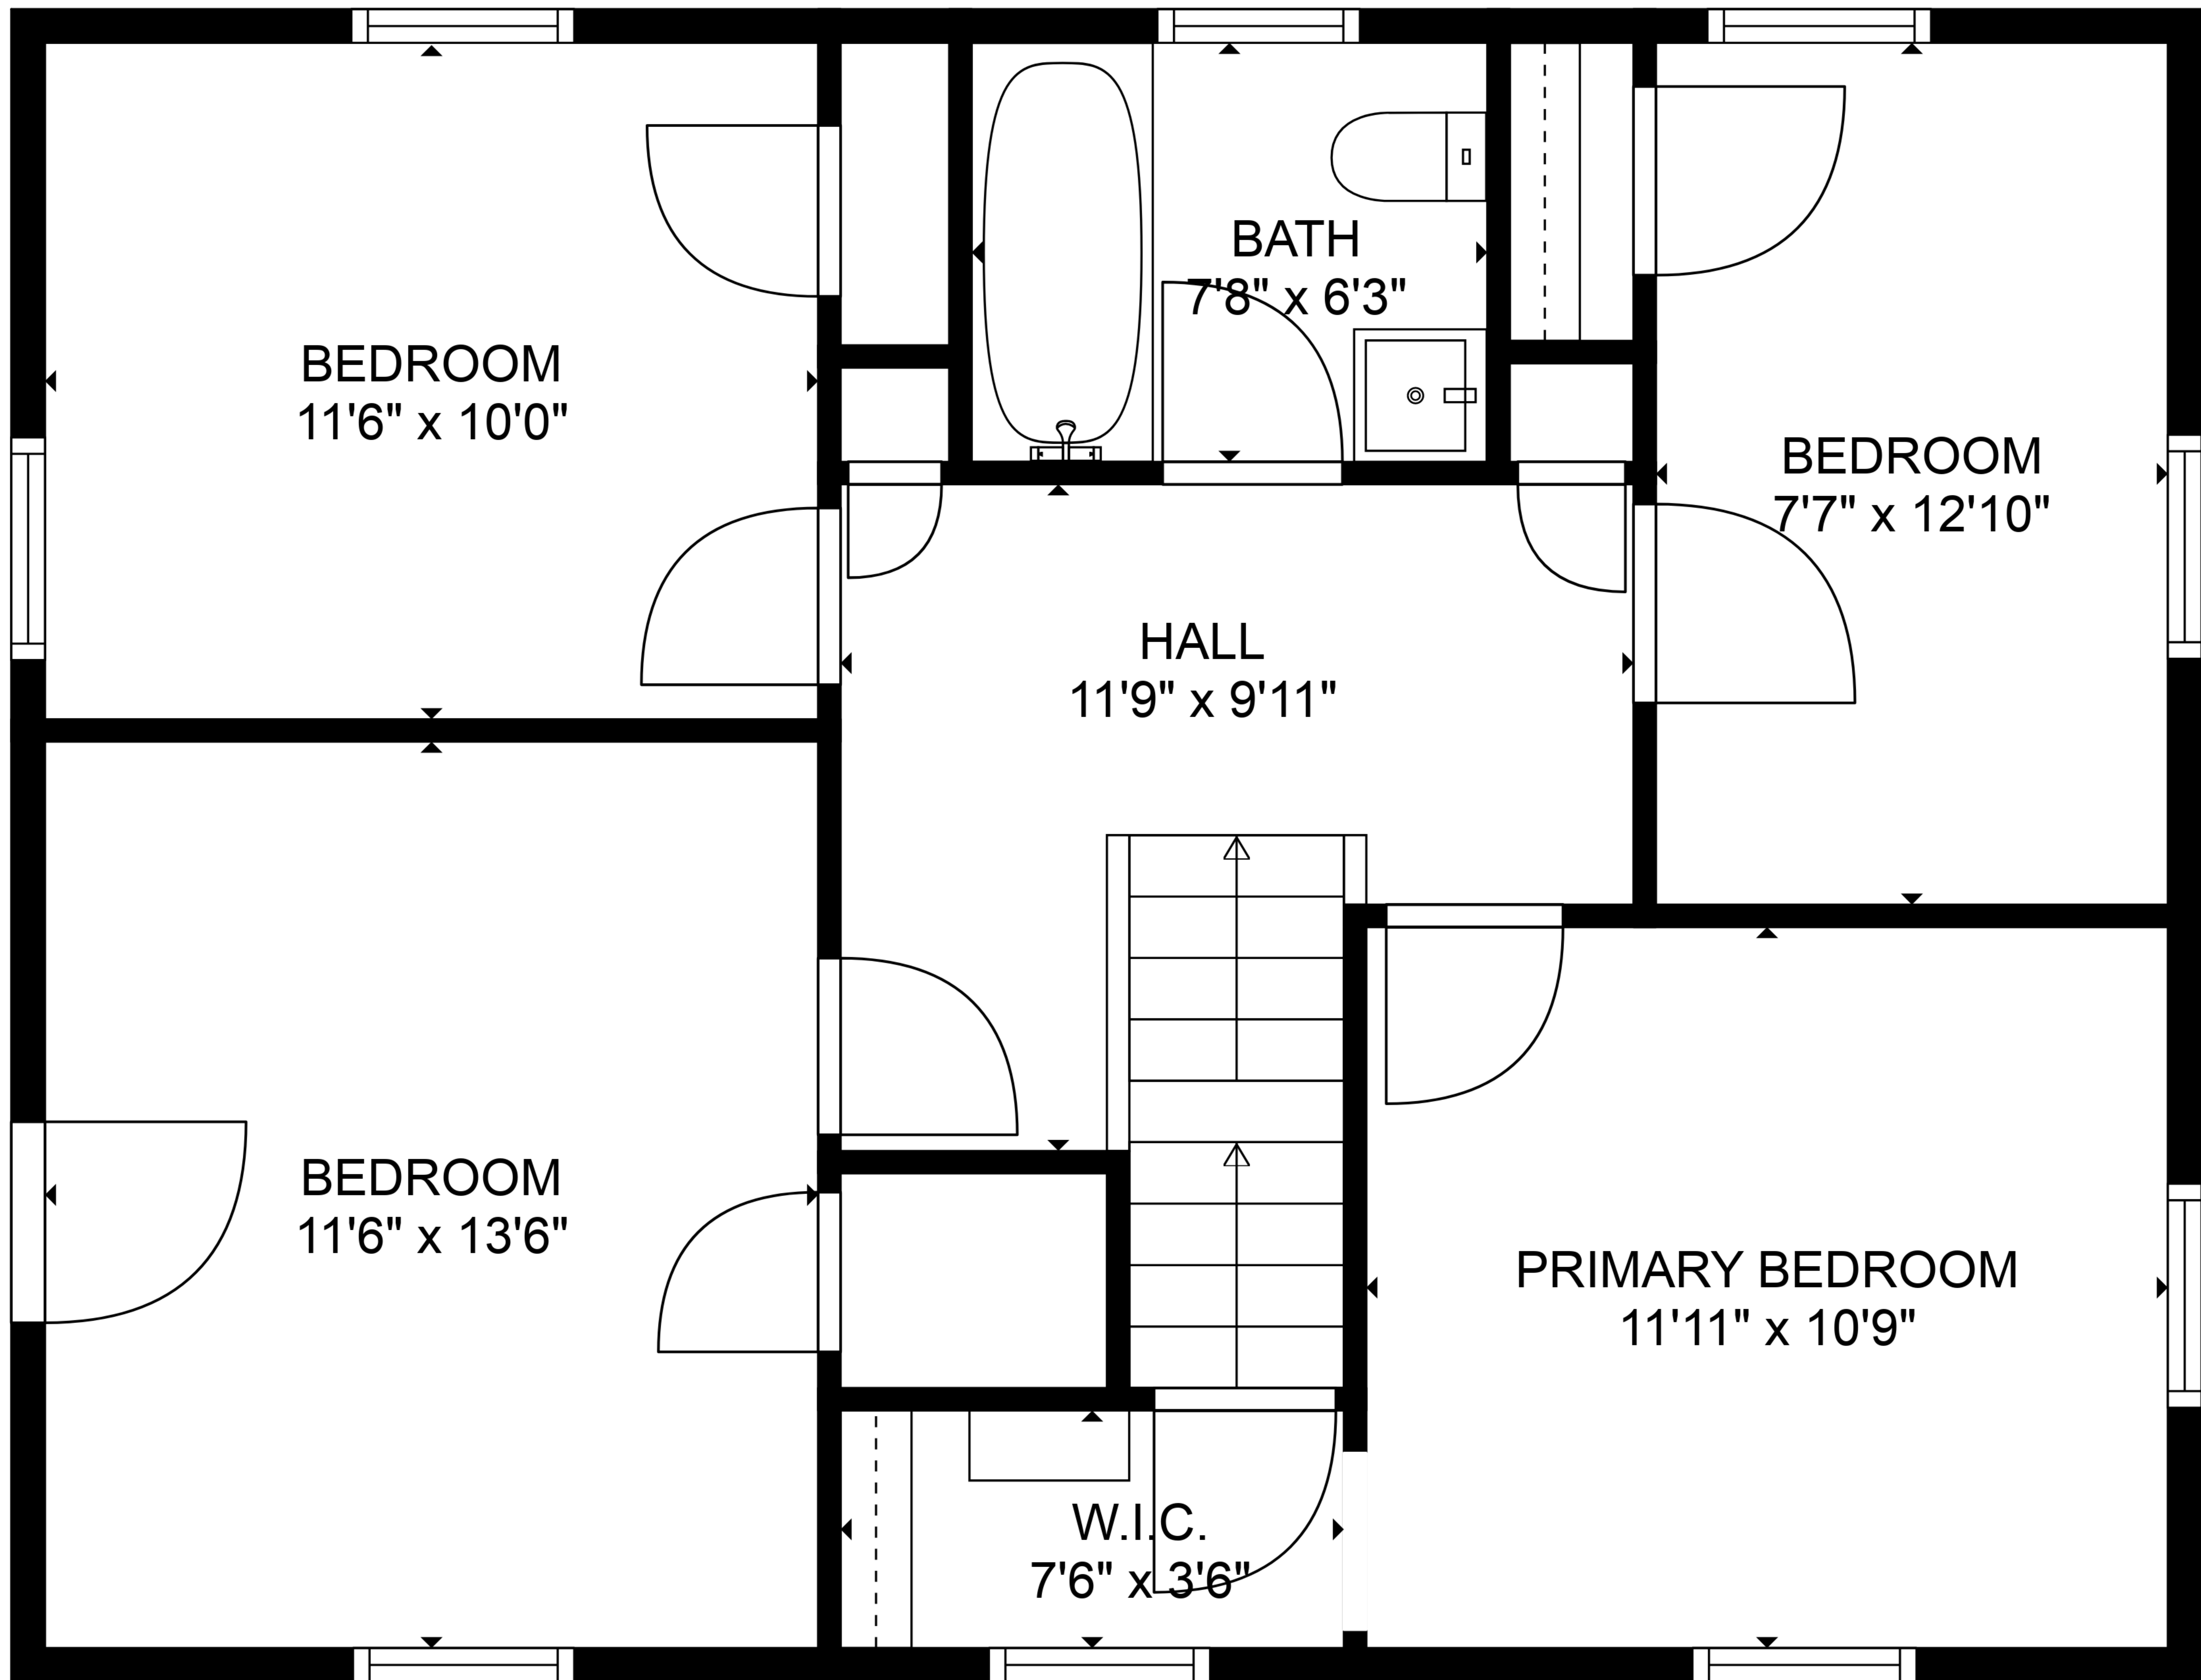

Artistic rendering. Measurements estimated by software and are not guaranteed.

Artistic rendering. Measurements estimated by software and are not guaranteed.

OFFICE / FAMILY ROOM
19'7" x 9'7"

STORAGE
11'6" x 10'3"

Artistic rendering. Measurements estimated by software and are not guaranteed.