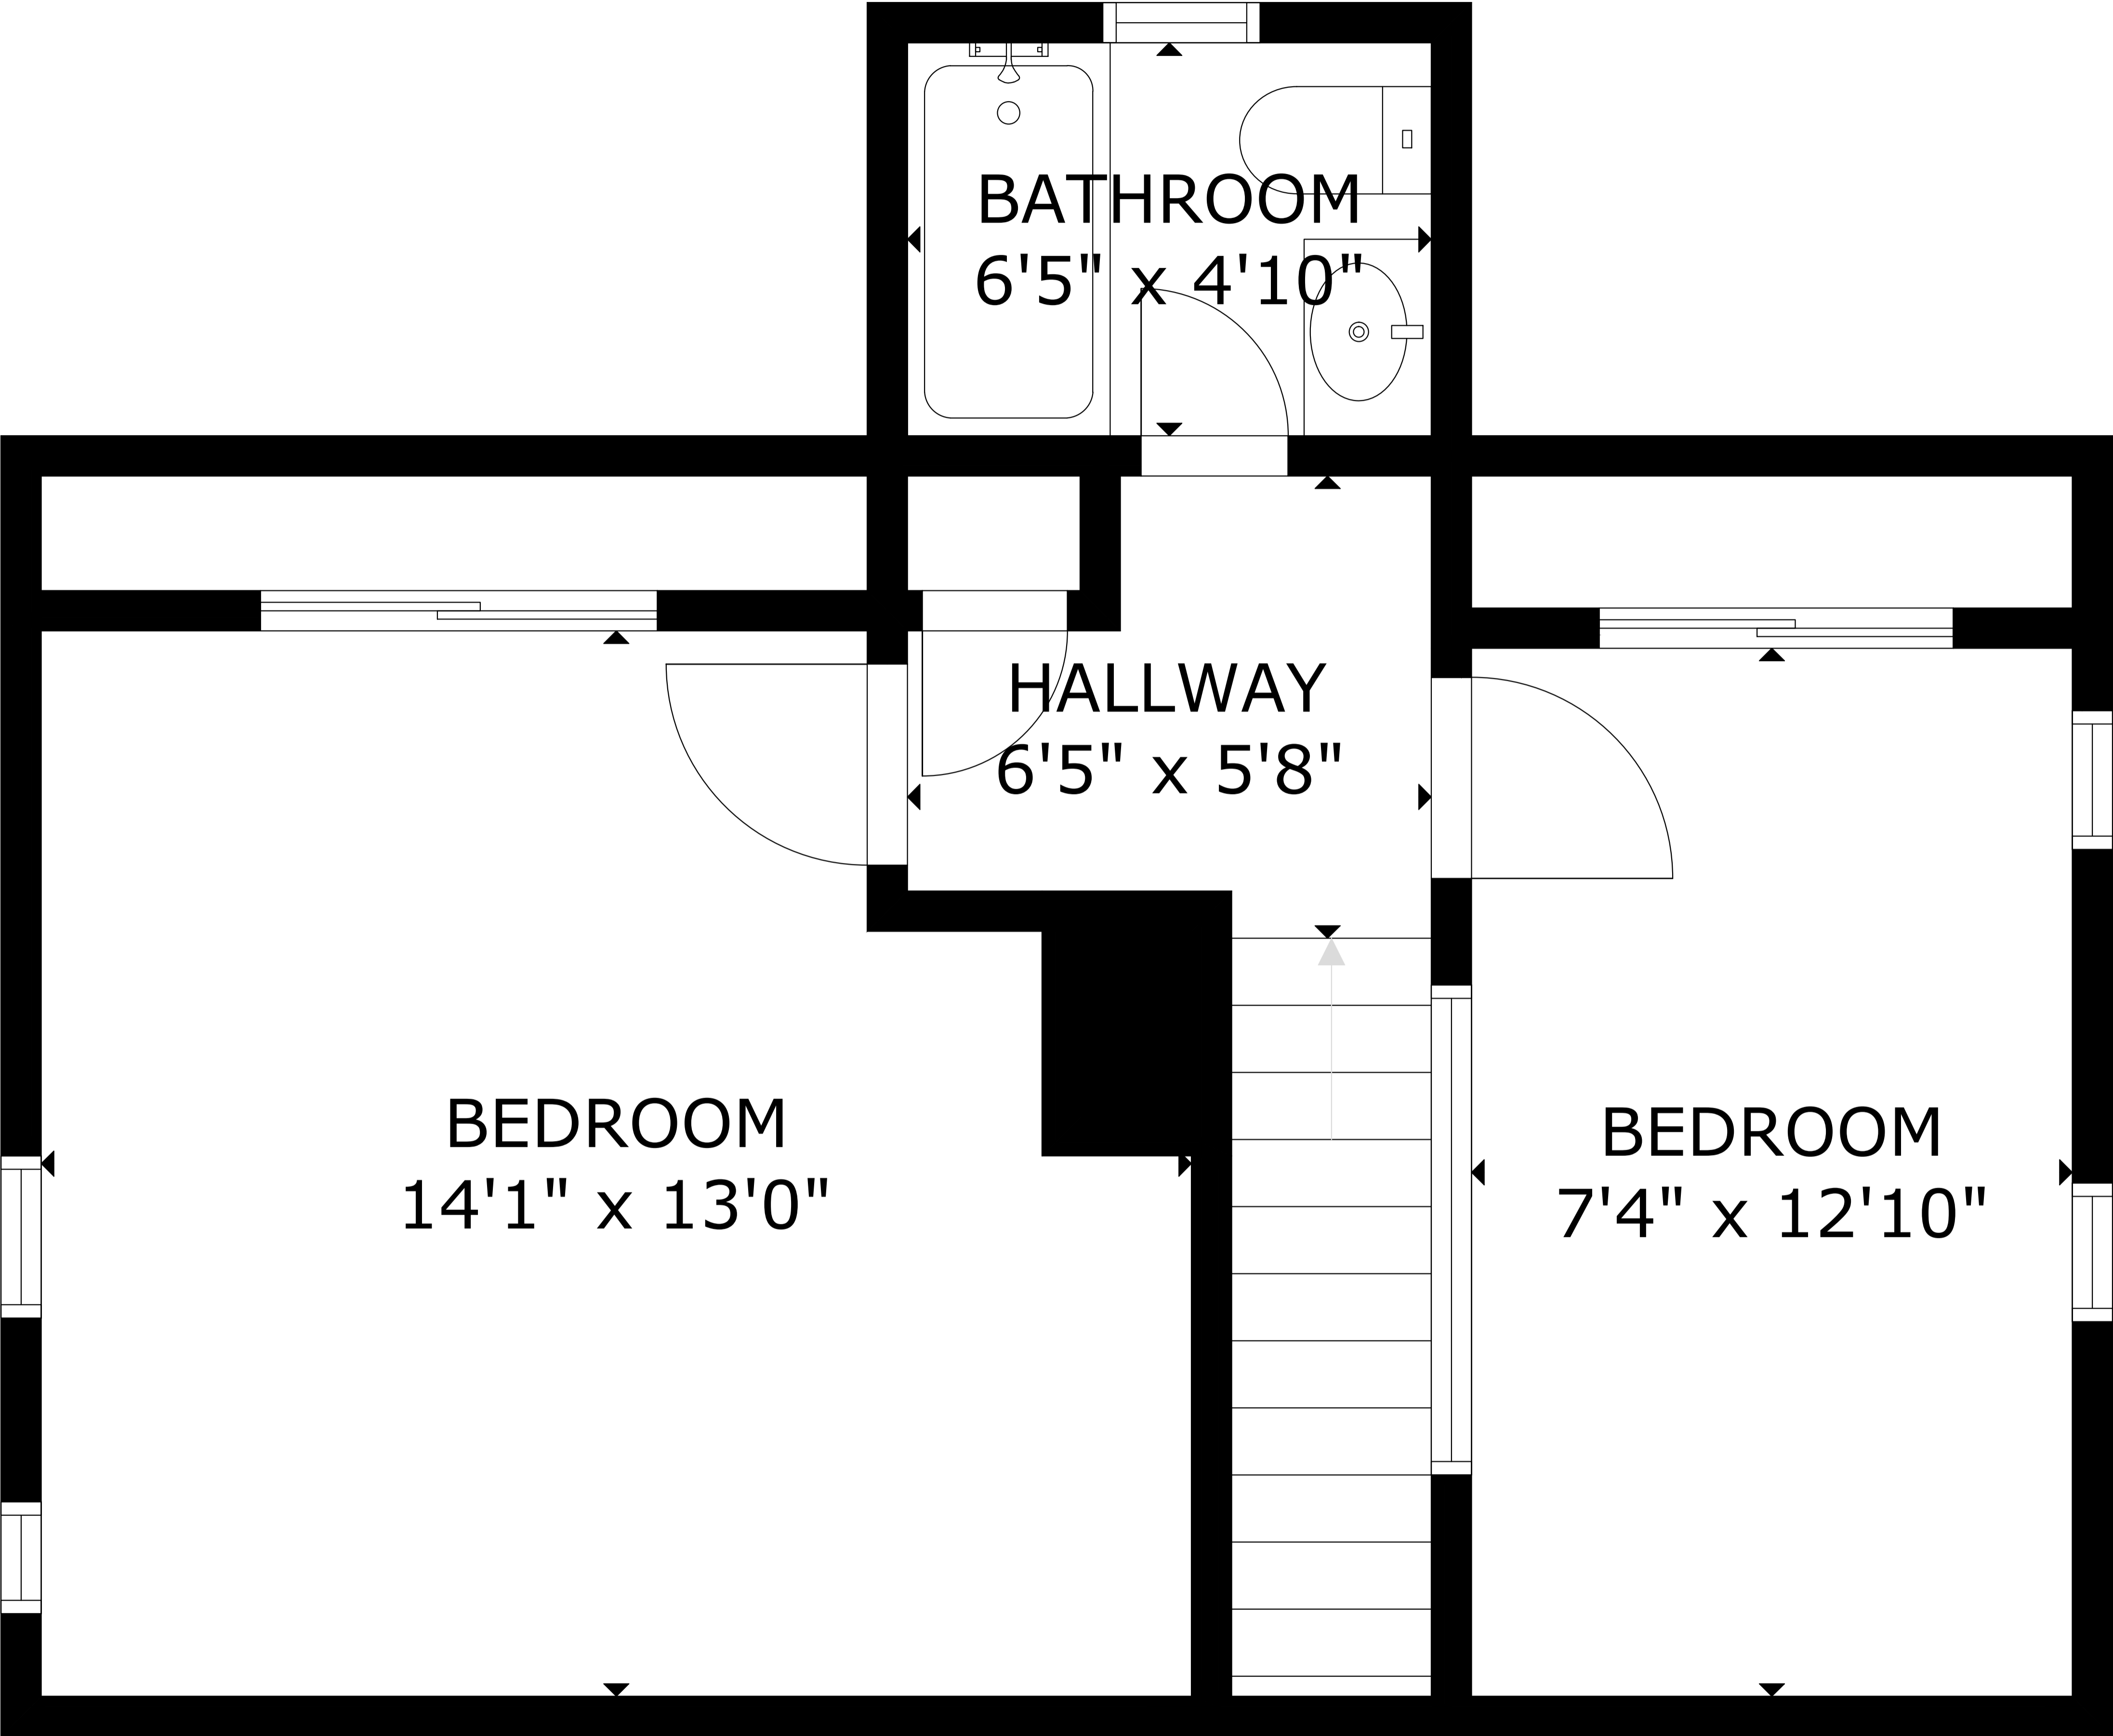

# 534 Commercial St Provincetown

GROSS INTERNAL AREA  
TOTAL: 1,711 sq.ft

FLOOR 1: 1,306 sq.ft, FLOOR 2: 405 sq.ft

SIZE AND DIMENSIONS ARE APPROXIMATE, ACTUAL MAY VARY

**AERIAL ADVANTAGE**  
VIDEO | PHOTOGRAPHY