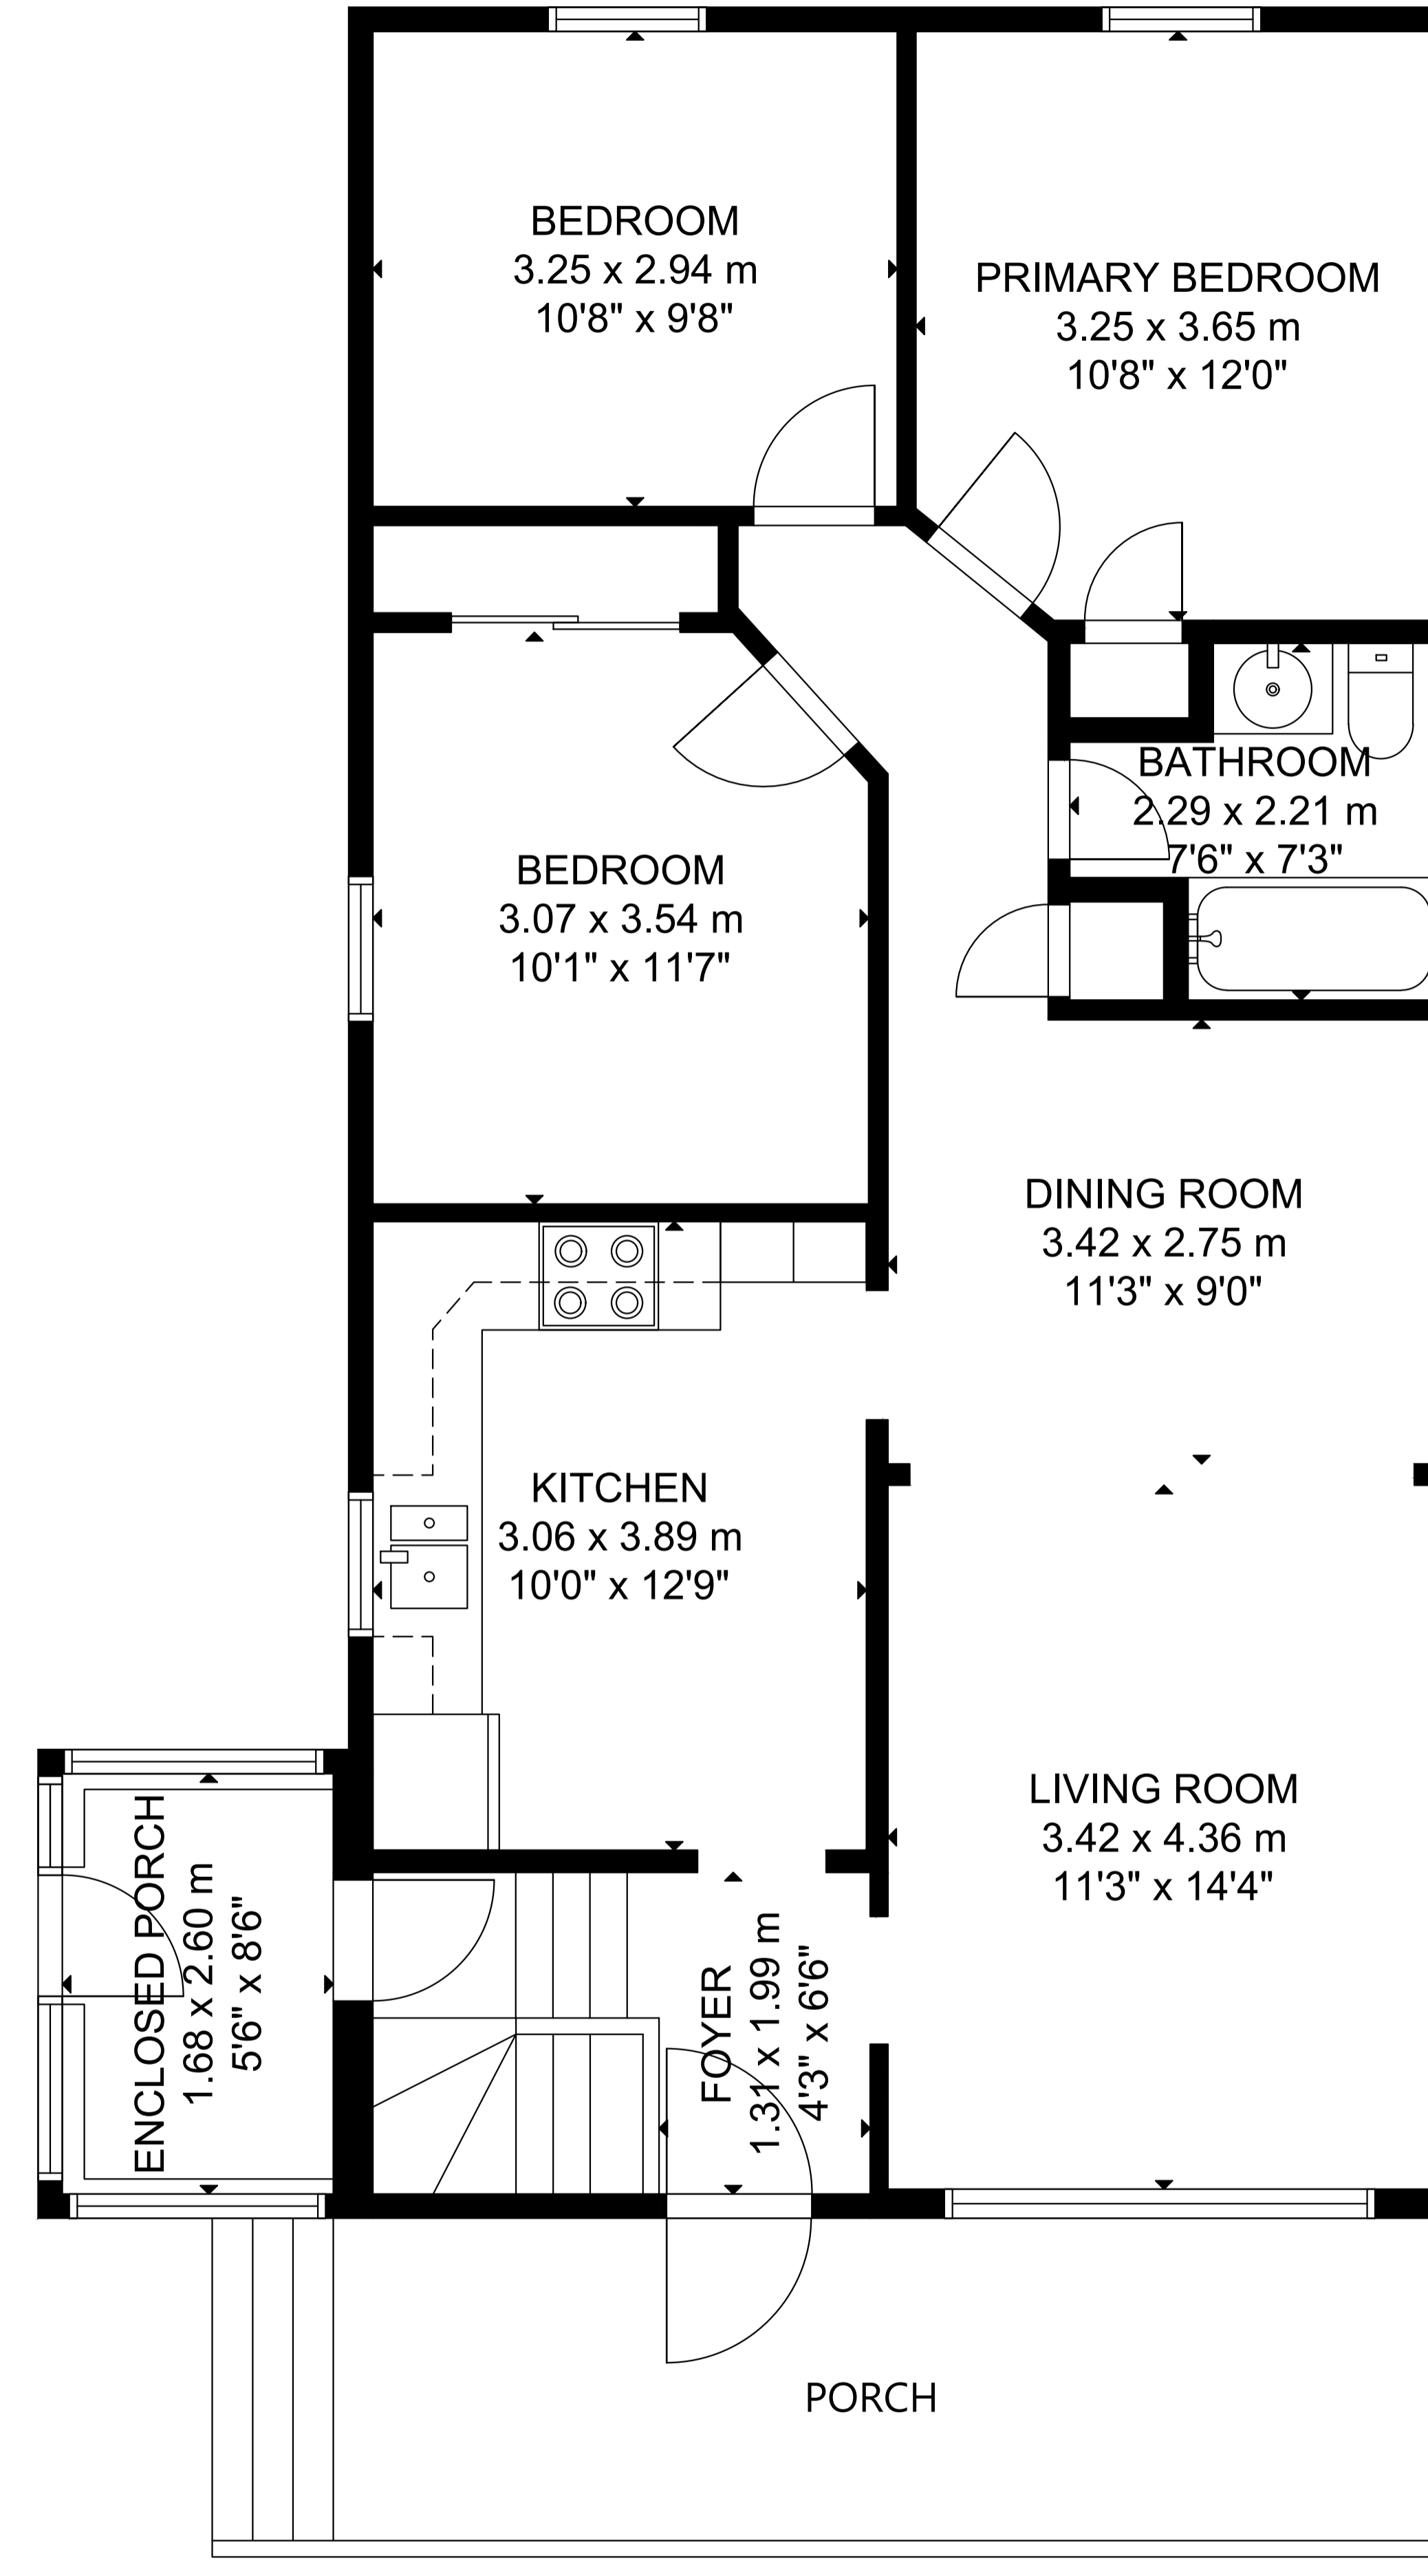

# 81 Kilgreggan Crescent

LOWER LEVEL

MAIN FLOOR

GROSS INTERNAL AREA  
 LOWER LEVEL: 1,093 sq ft/ 102 m<sup>2</sup>, MAIN FLOOR: 952 sq ft/ 88 m<sup>2</sup>  
 ENCLOSED PORCH: 47 sq ft/ 4 m<sup>2</sup>  
 TOTAL: 2,045 sq ft/ 190 m<sup>2</sup>  
 SIZE AND DIMENSIONS ARE APPROXIMATE, ACTUAL MAY VARY.