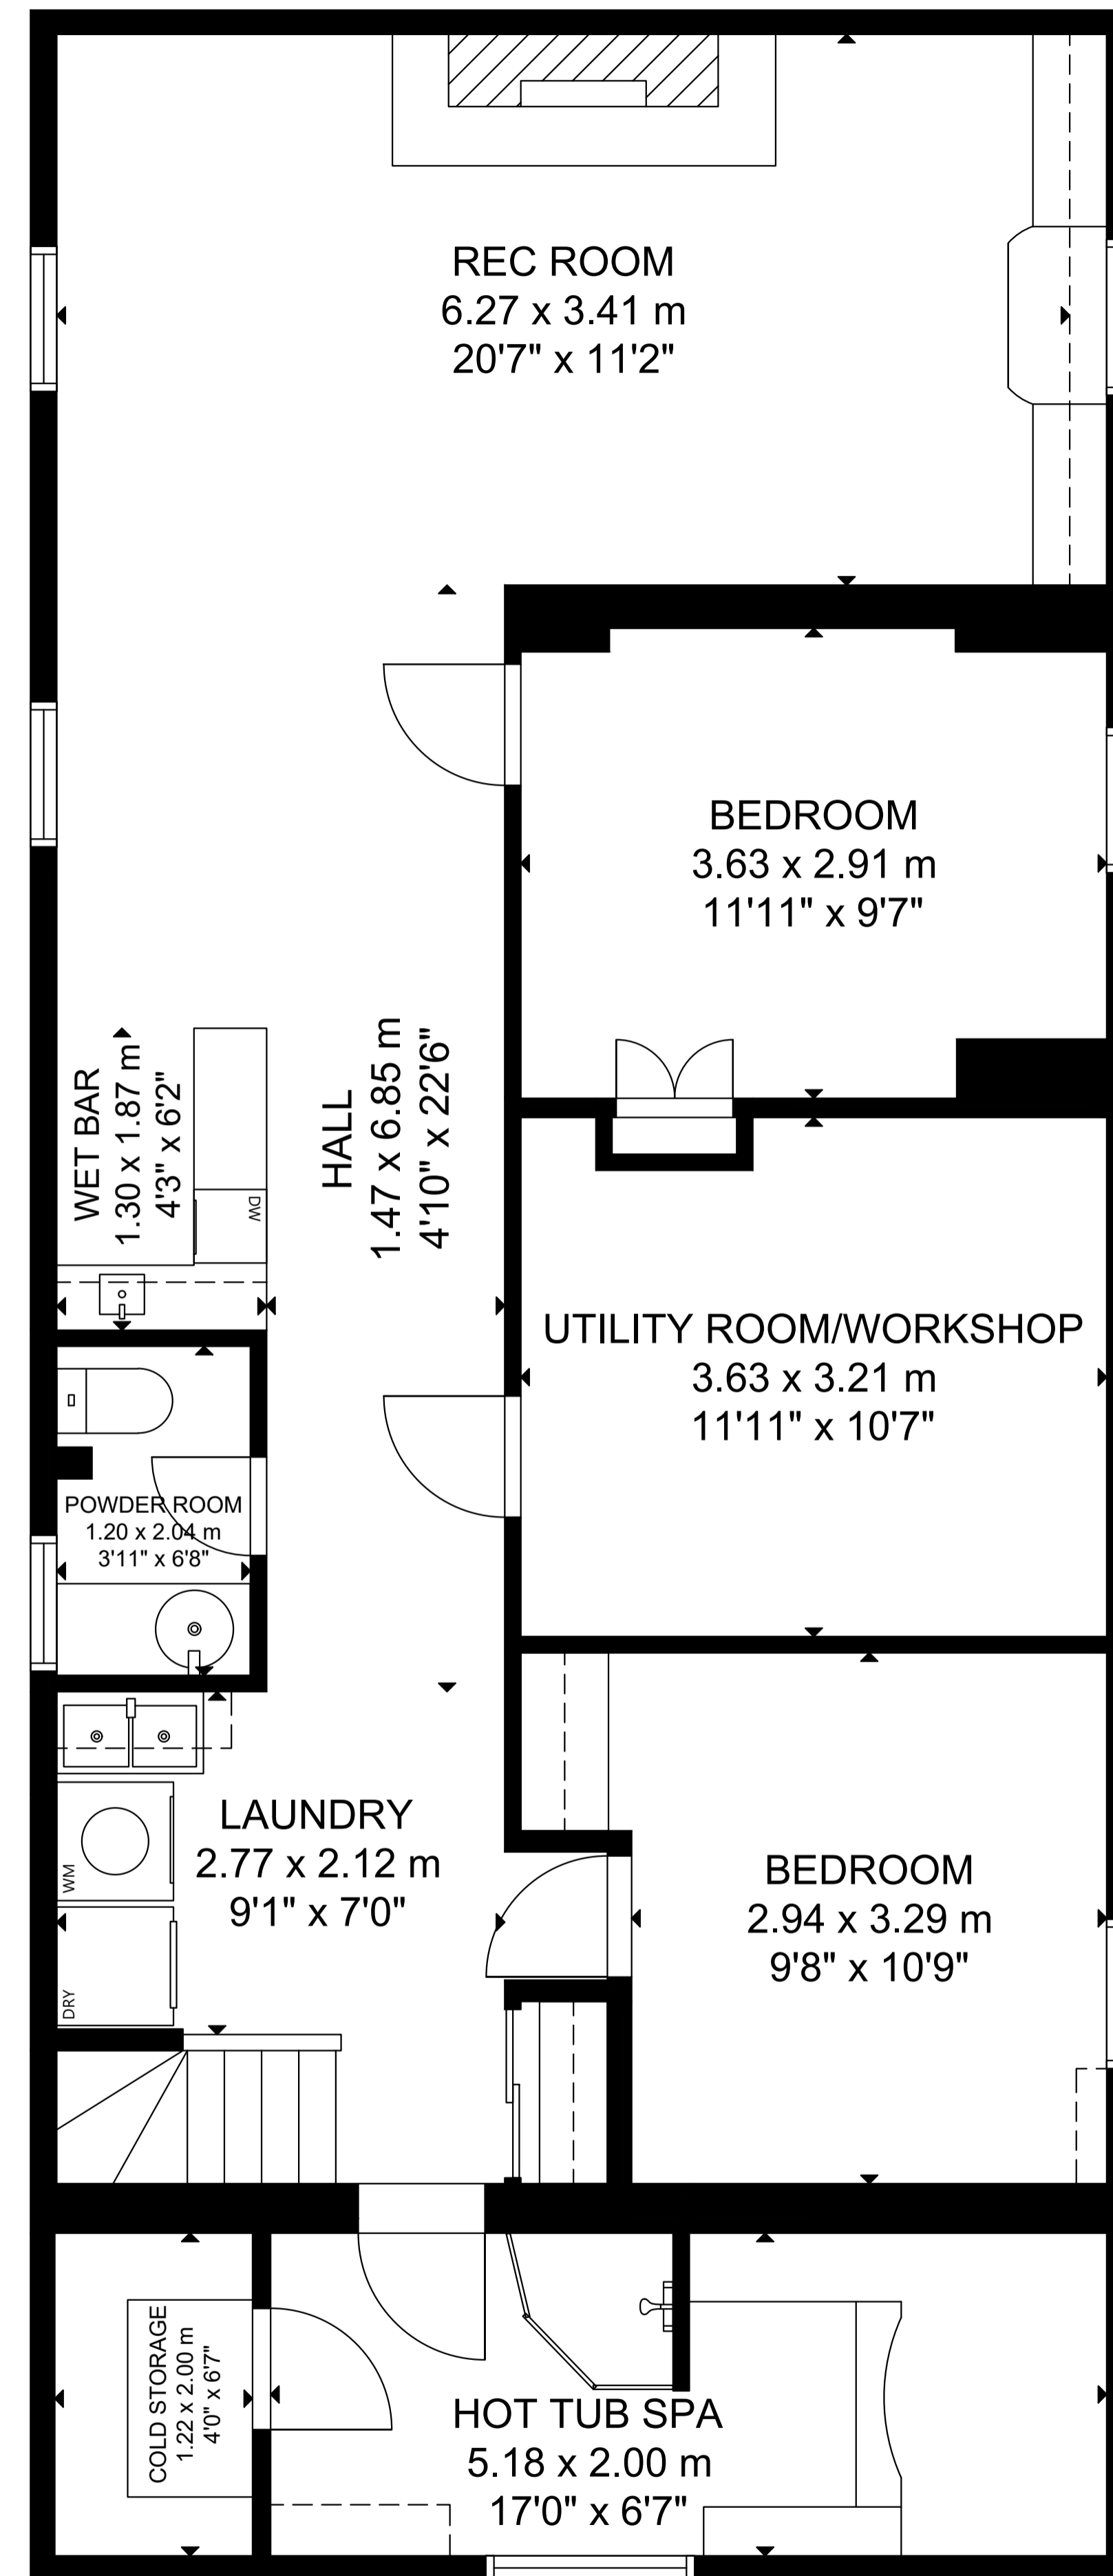

# 81 Kilgreggan Crescent

LOWER LEVEL

MAIN FLOOR

GROSS INTERNAL AREA  
 LOWER LEVEL: 1,093 sq ft/ 102 m<sup>2</sup>, MAIN FLOOR: 952 sq ft/ 88 m<sup>2</sup>  
 ENCLOSED PORCH: 47 sq ft/ 4 m<sup>2</sup>  
 TOTAL: 2,045 sq ft/ 190 m<sup>2</sup>  
 SIZE AND DIMENSIONS ARE APPROXIMATE, ACTUAL MAY VARY.