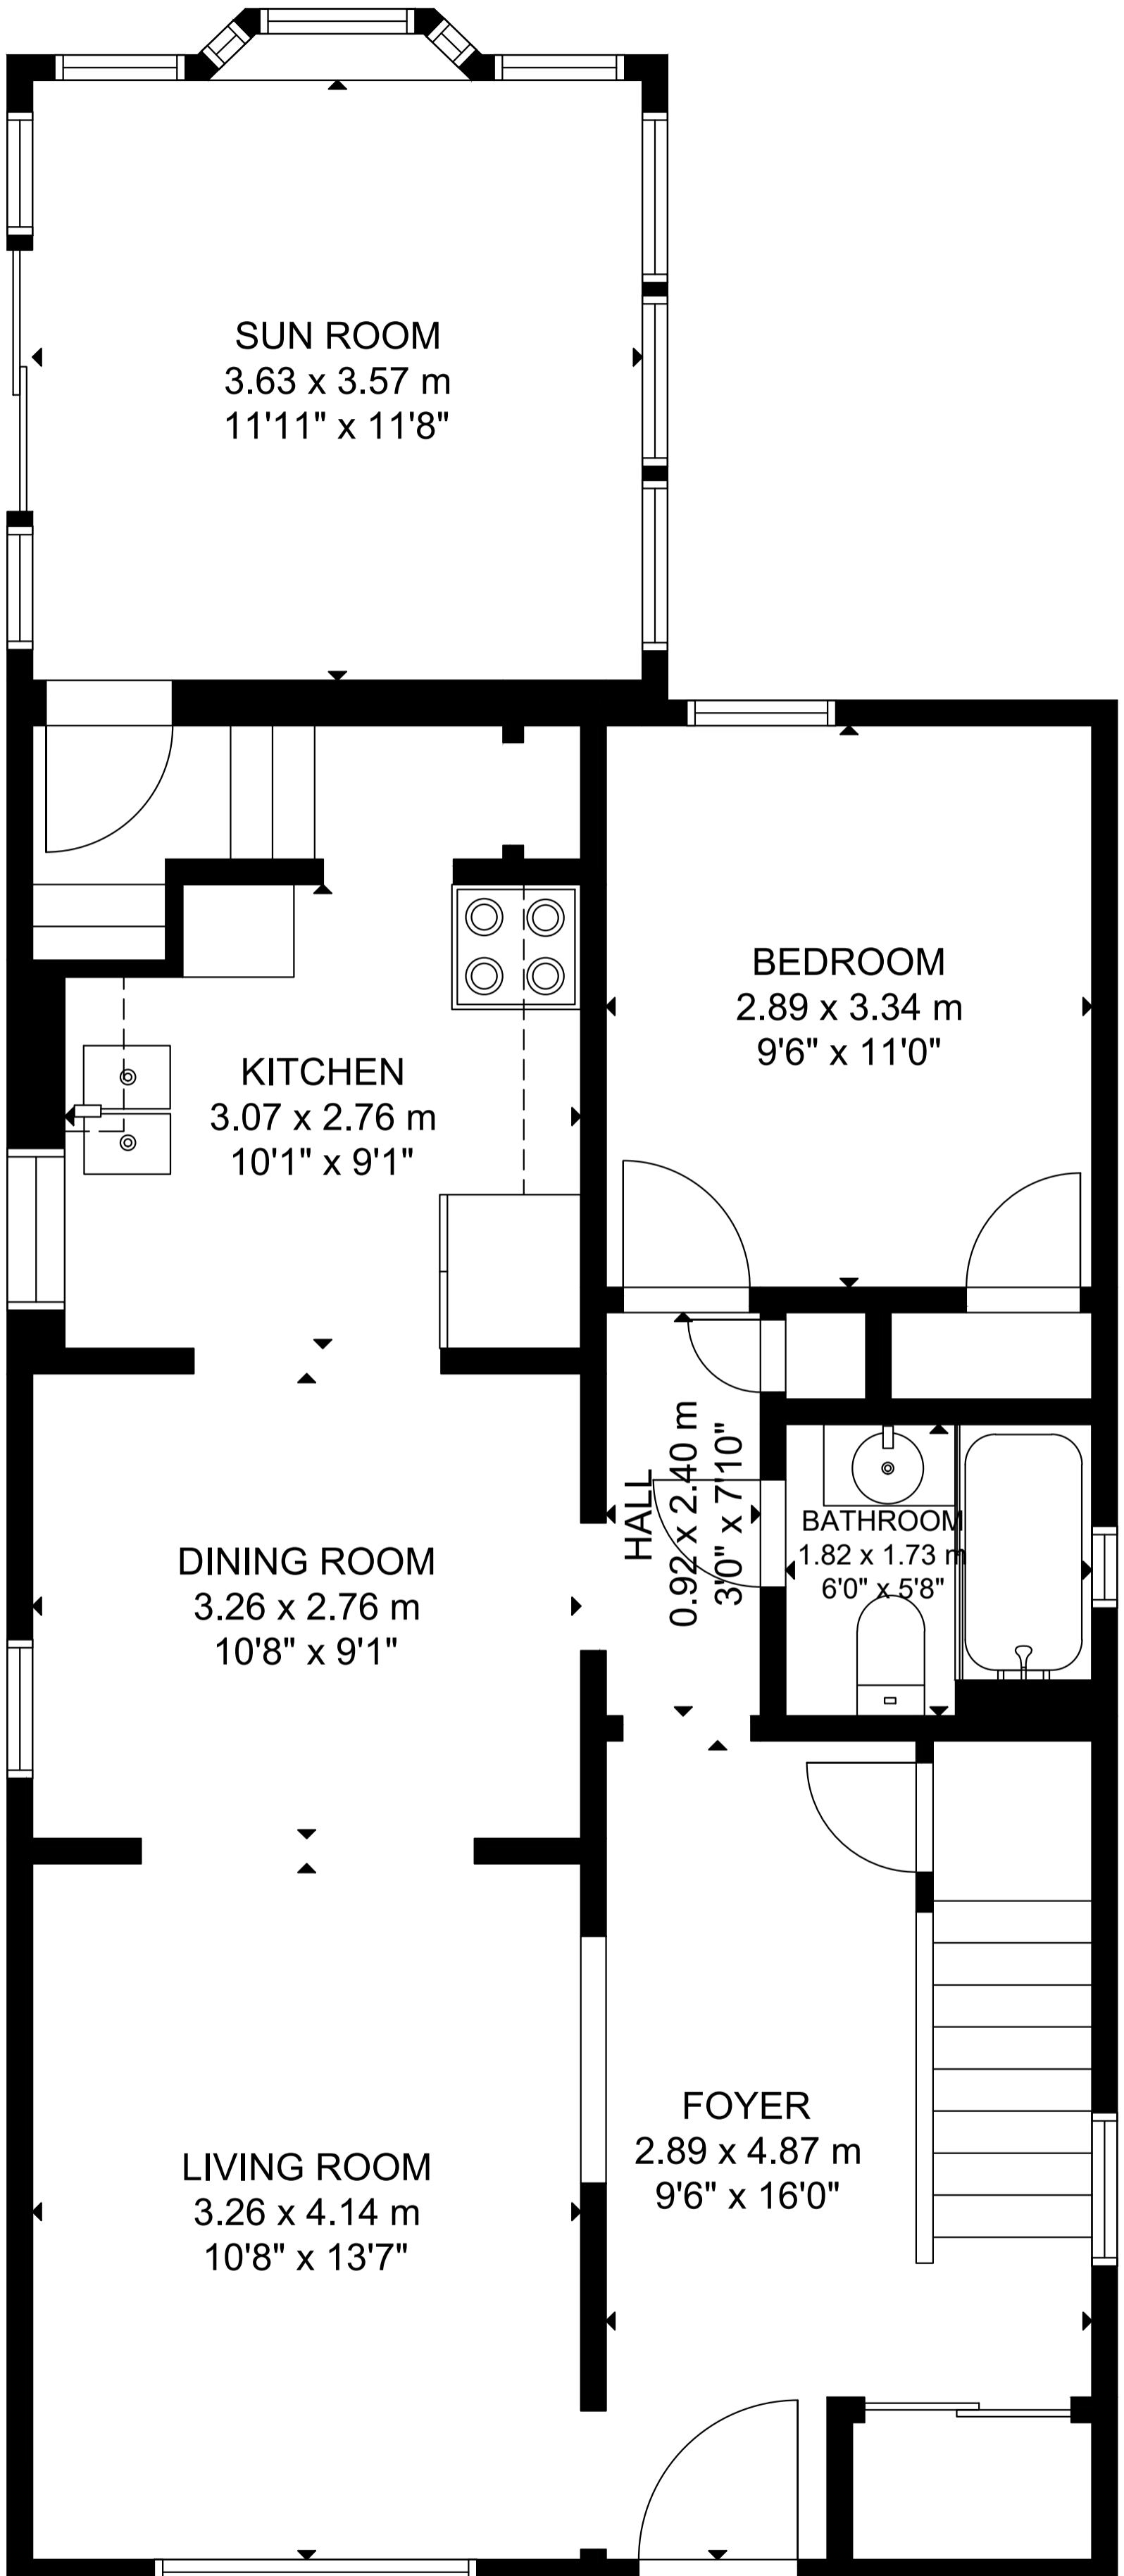

64 Galbraith Avenue

LOWER FOOR

MAIN FOOR

UPPER LEVEL 1

GROSS INTERNAL AREA
 LOWER FLOOR: 66 m²/708 sq ft, MAIN FLOOR: 83 m²/888 sq ft
 UPPER LEVEL 1: 73 m²/783 sq ft
 TOTAL: 222 m²/2,379 sq ft
 SIZE AND DIMENSIONS ARE APPROXIMATE, ACTUAL MAY VARY.