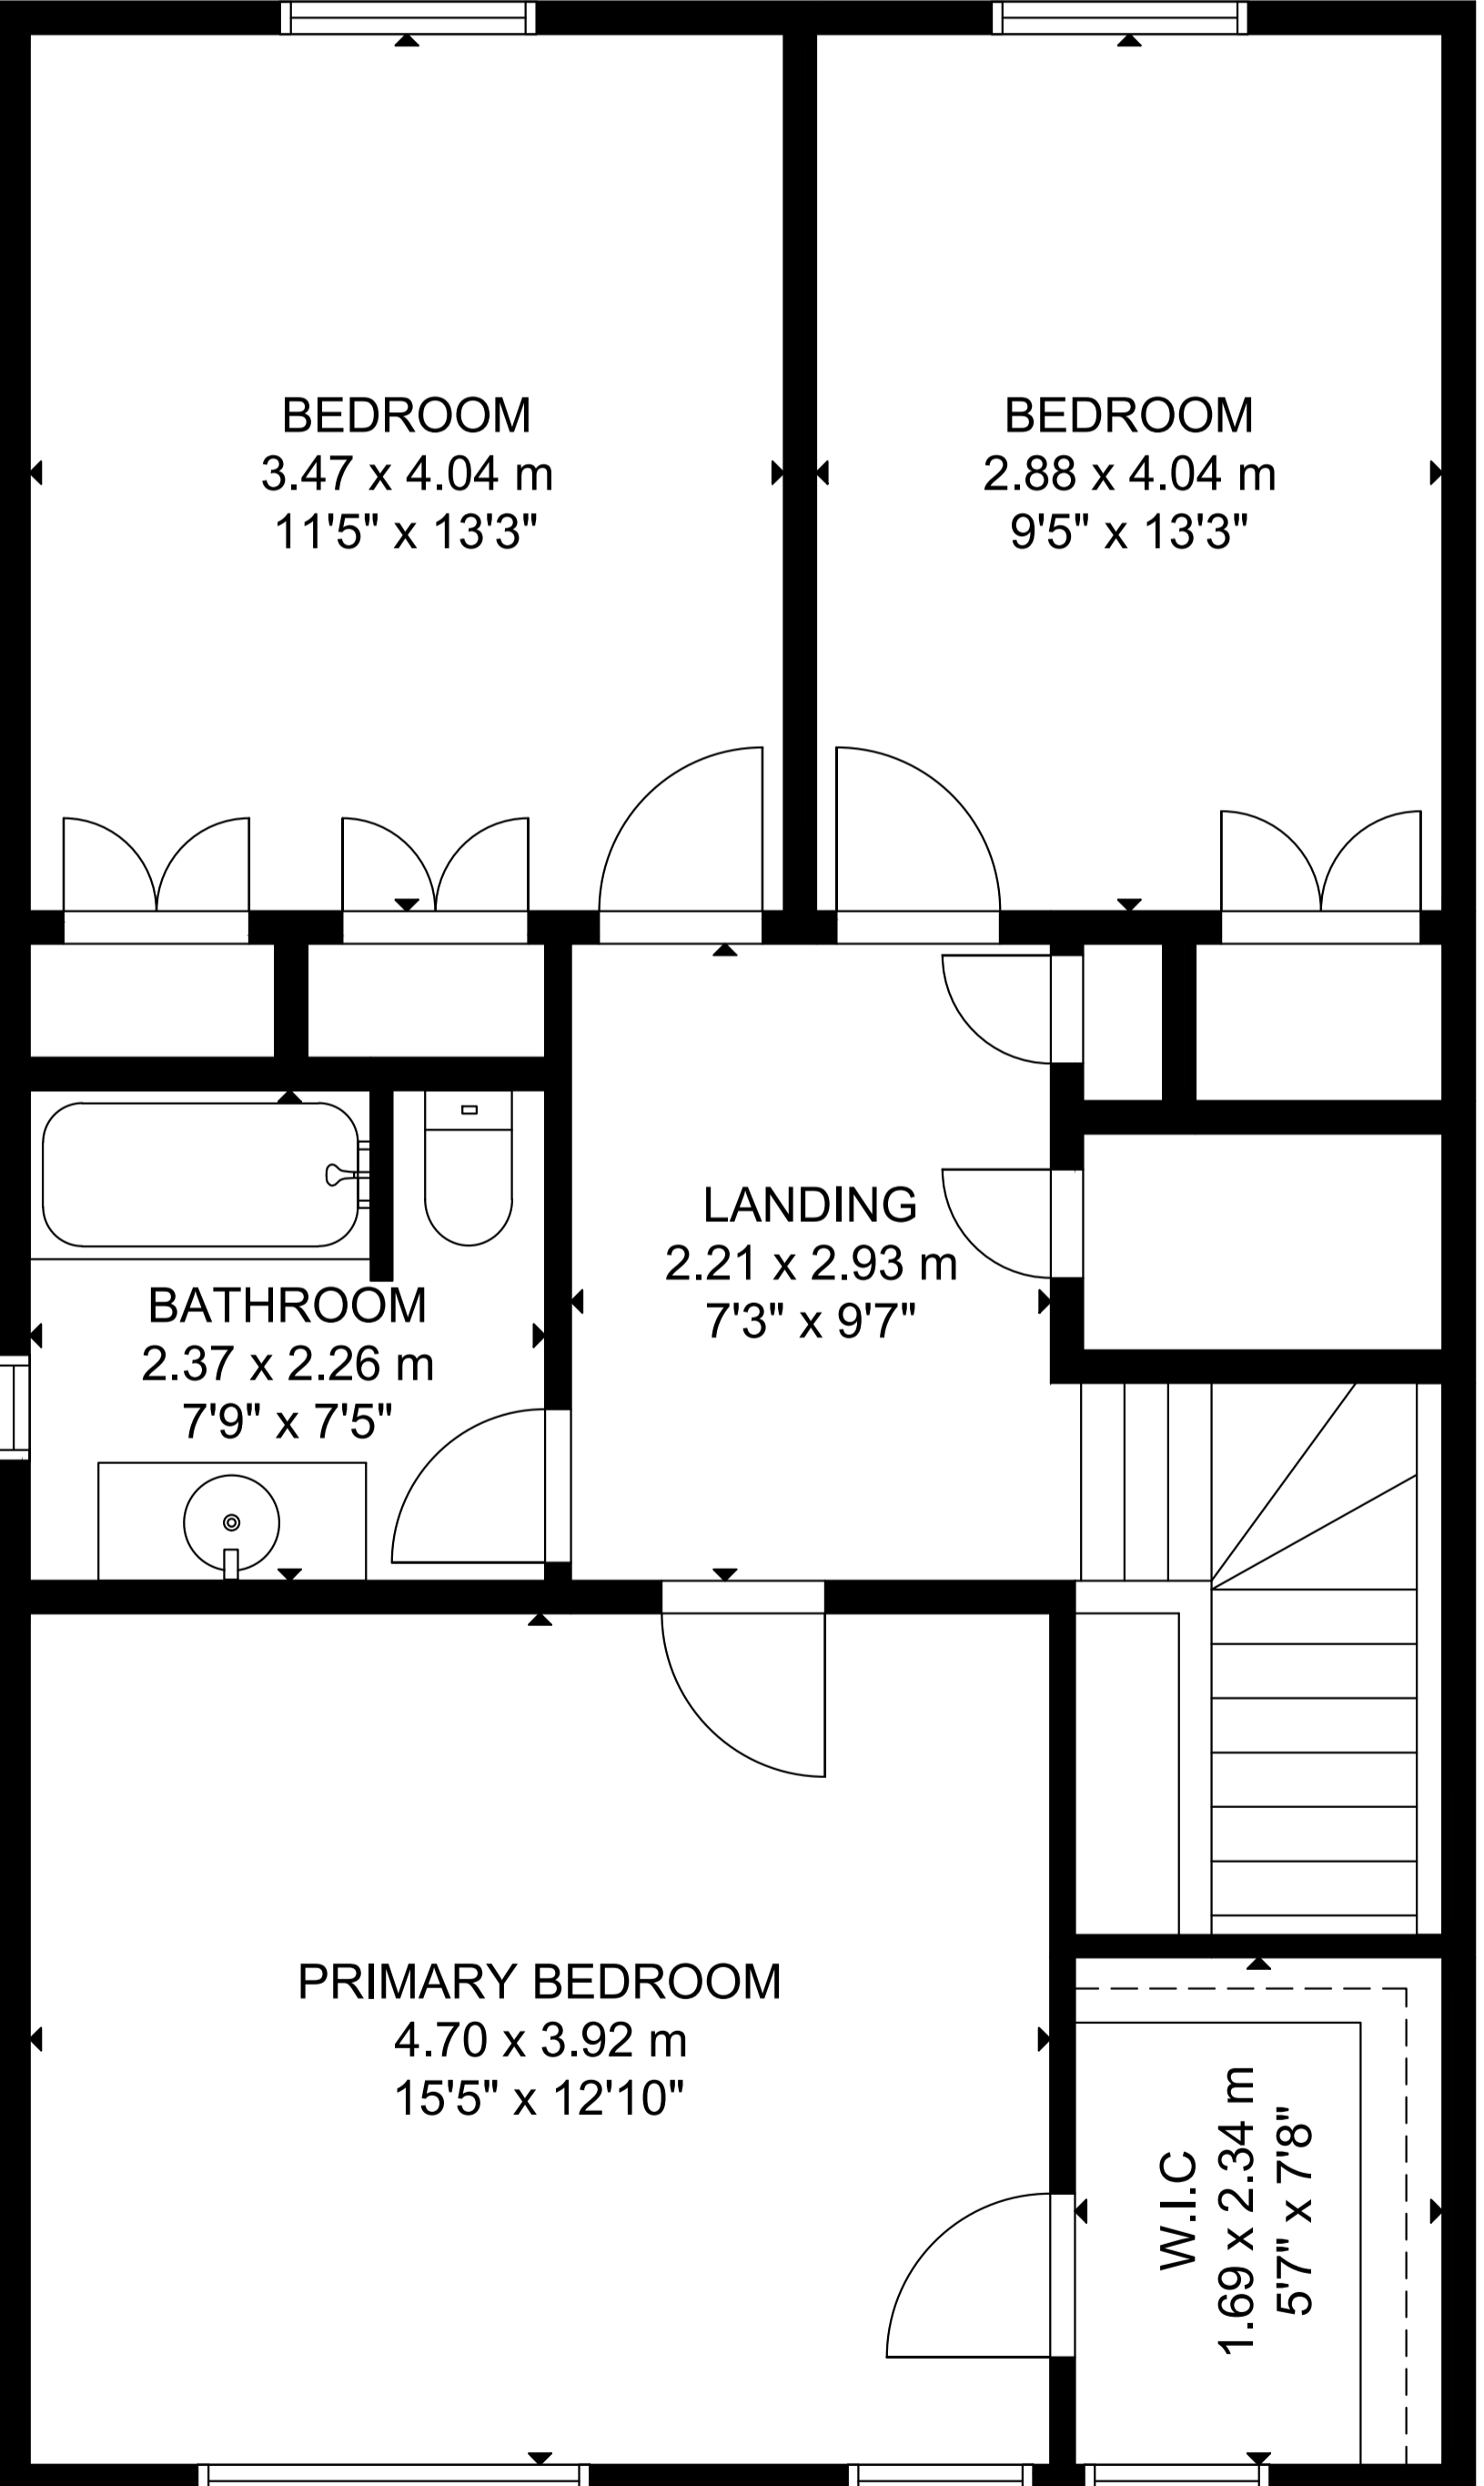

64 Galbraith Avenue

LOWER FOOR

MAIN FOOR

UPPER LEVEL 1

GROSS INTERNAL AREA
 LOWER FLOOR: 66 m²/708 sq ft, MAIN FLOOR: 83 m²/888 sq ft
 UPPER LEVEL 1: 73 m²/783 sq ft
 TOTAL: 222 m²/2,379 sq ft
 SIZE AND DIMENSIONS ARE APPROXIMATE, ACTUAL MAY VARY.