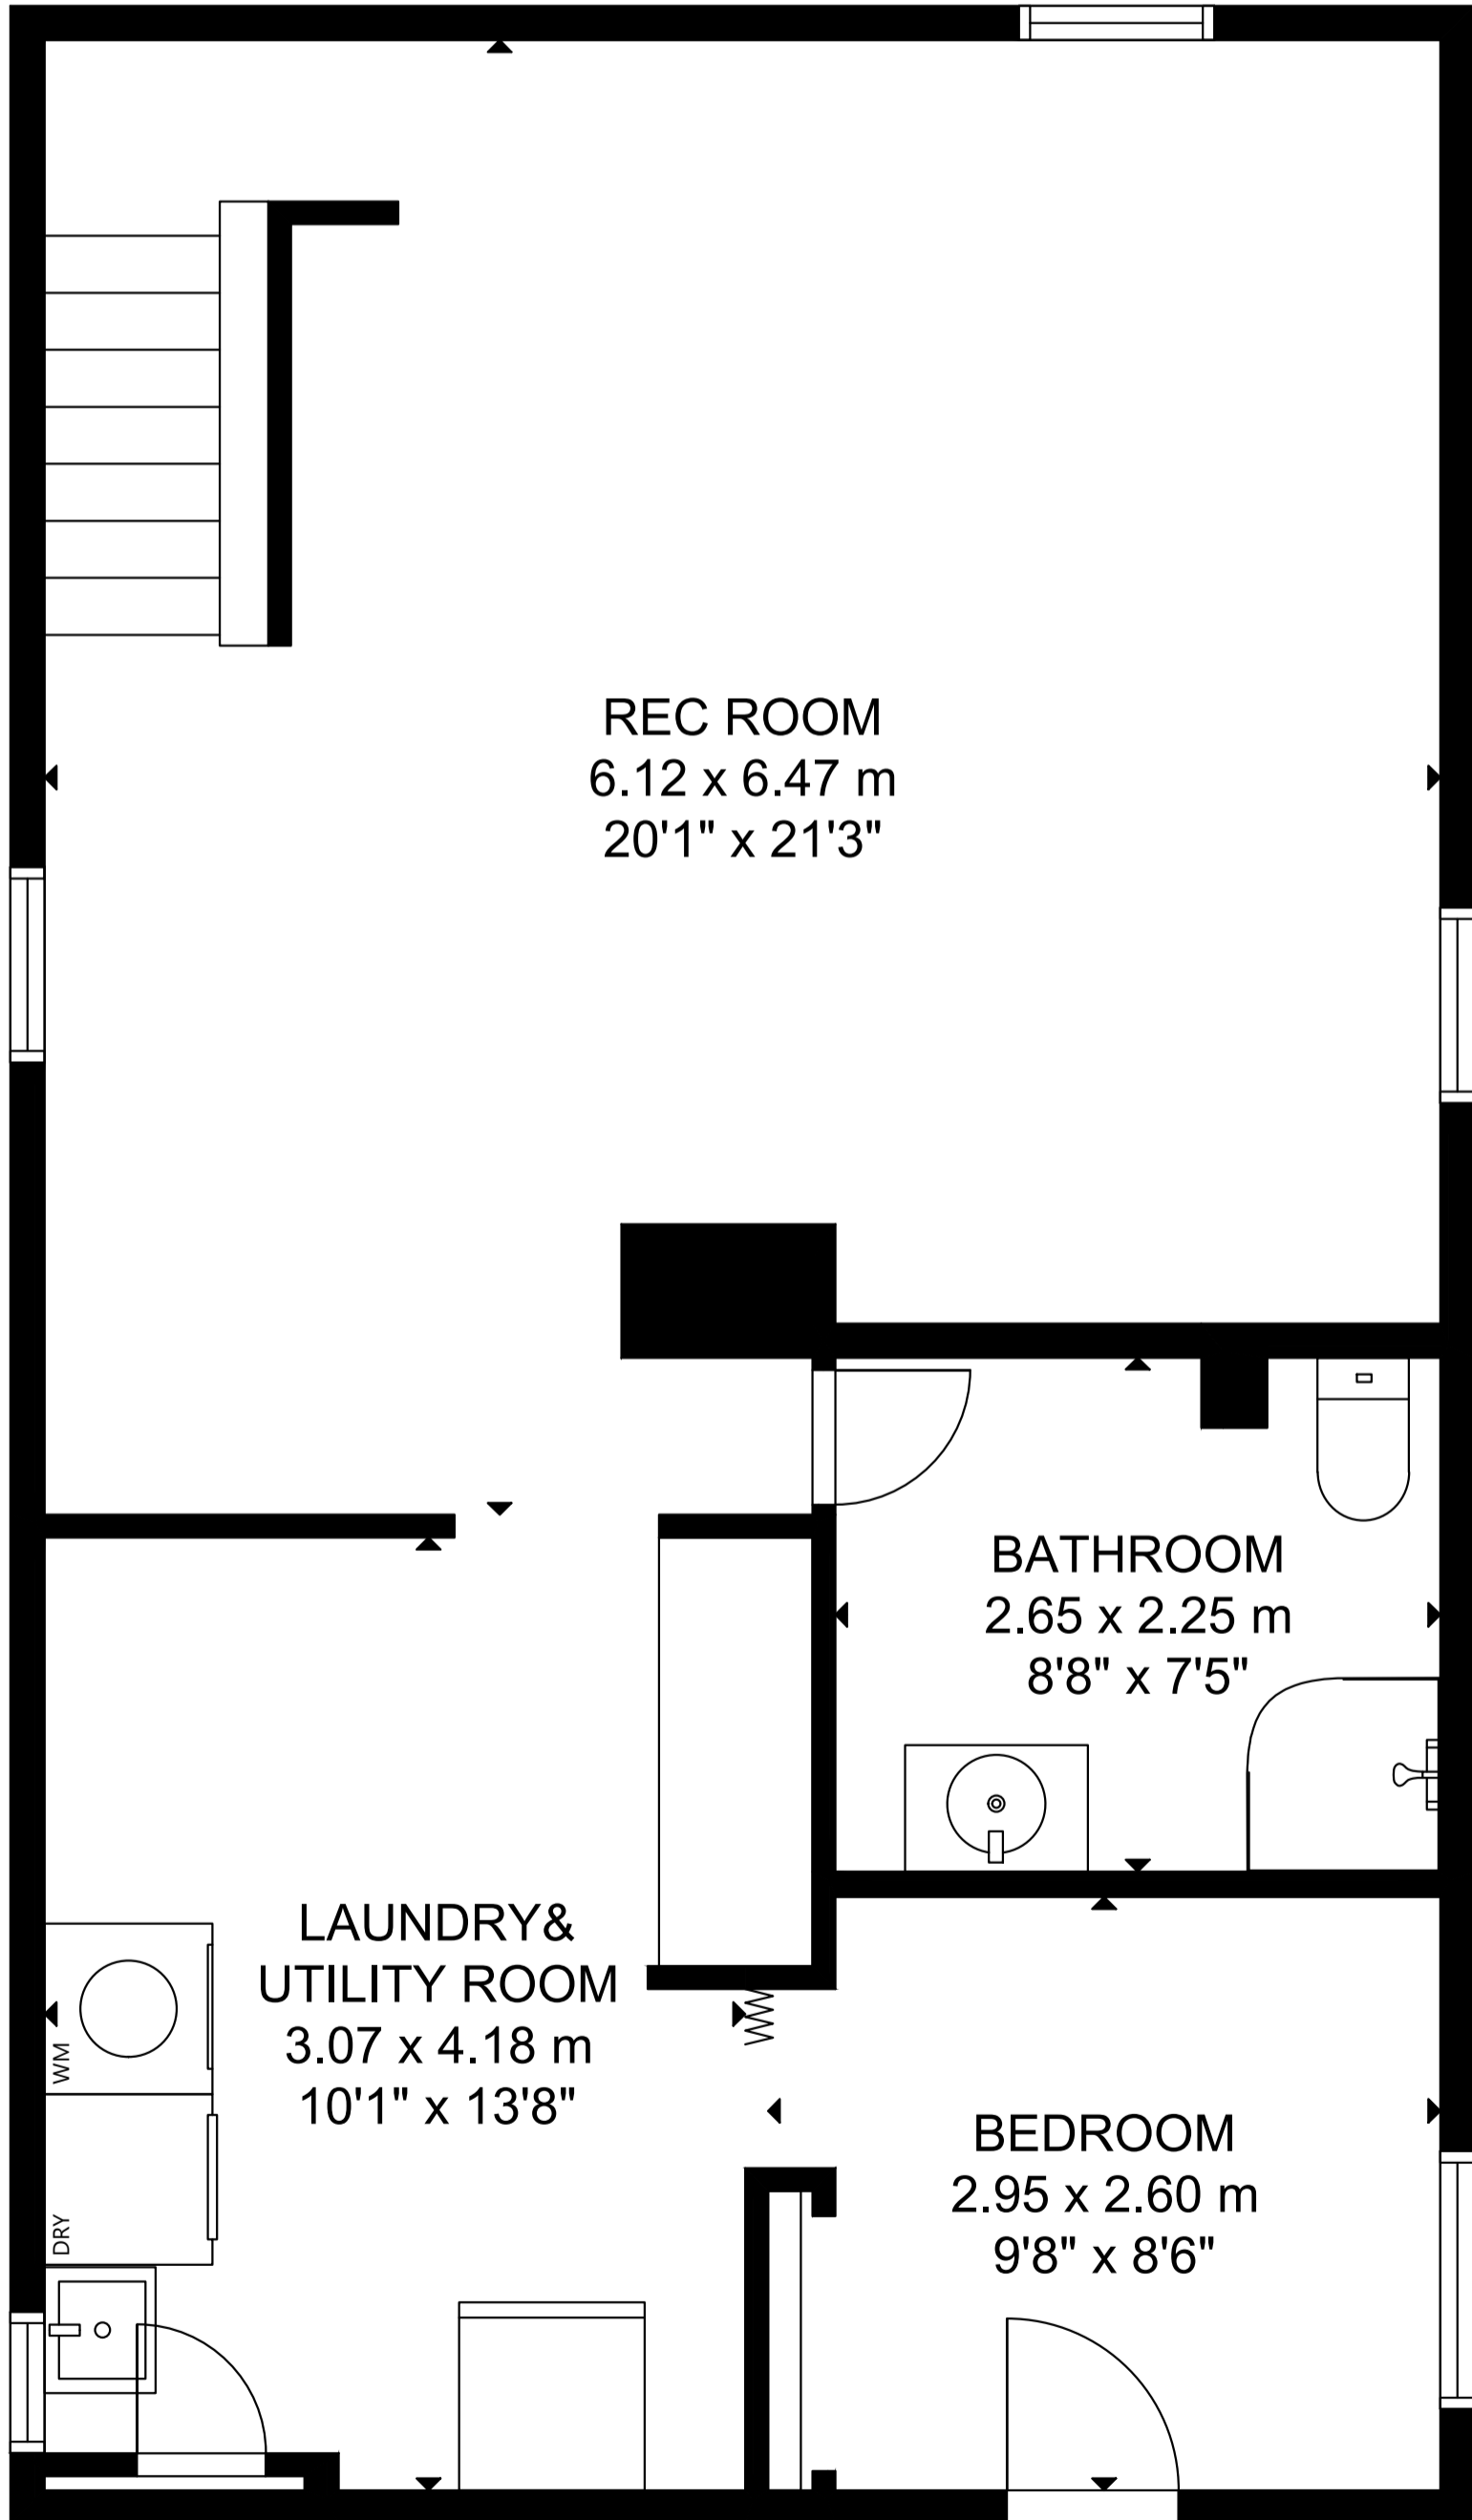

64 Galbraith Avenue

LOWER FOOR

MAIN FOOR

UPPER LEVEL 1

GROSS INTERNAL AREA
 LOWER FLOOR: 66 m²/708 sq ft, MAIN FLOOR: 83 m²/888 sq ft
 UPPER LEVEL 1: 73 m²/783 sq ft
 TOTAL: 222 m²/2,379 sq ft
 SIZE AND DIMENSIONS ARE APPROXIMATE, ACTUAL MAY VARY.