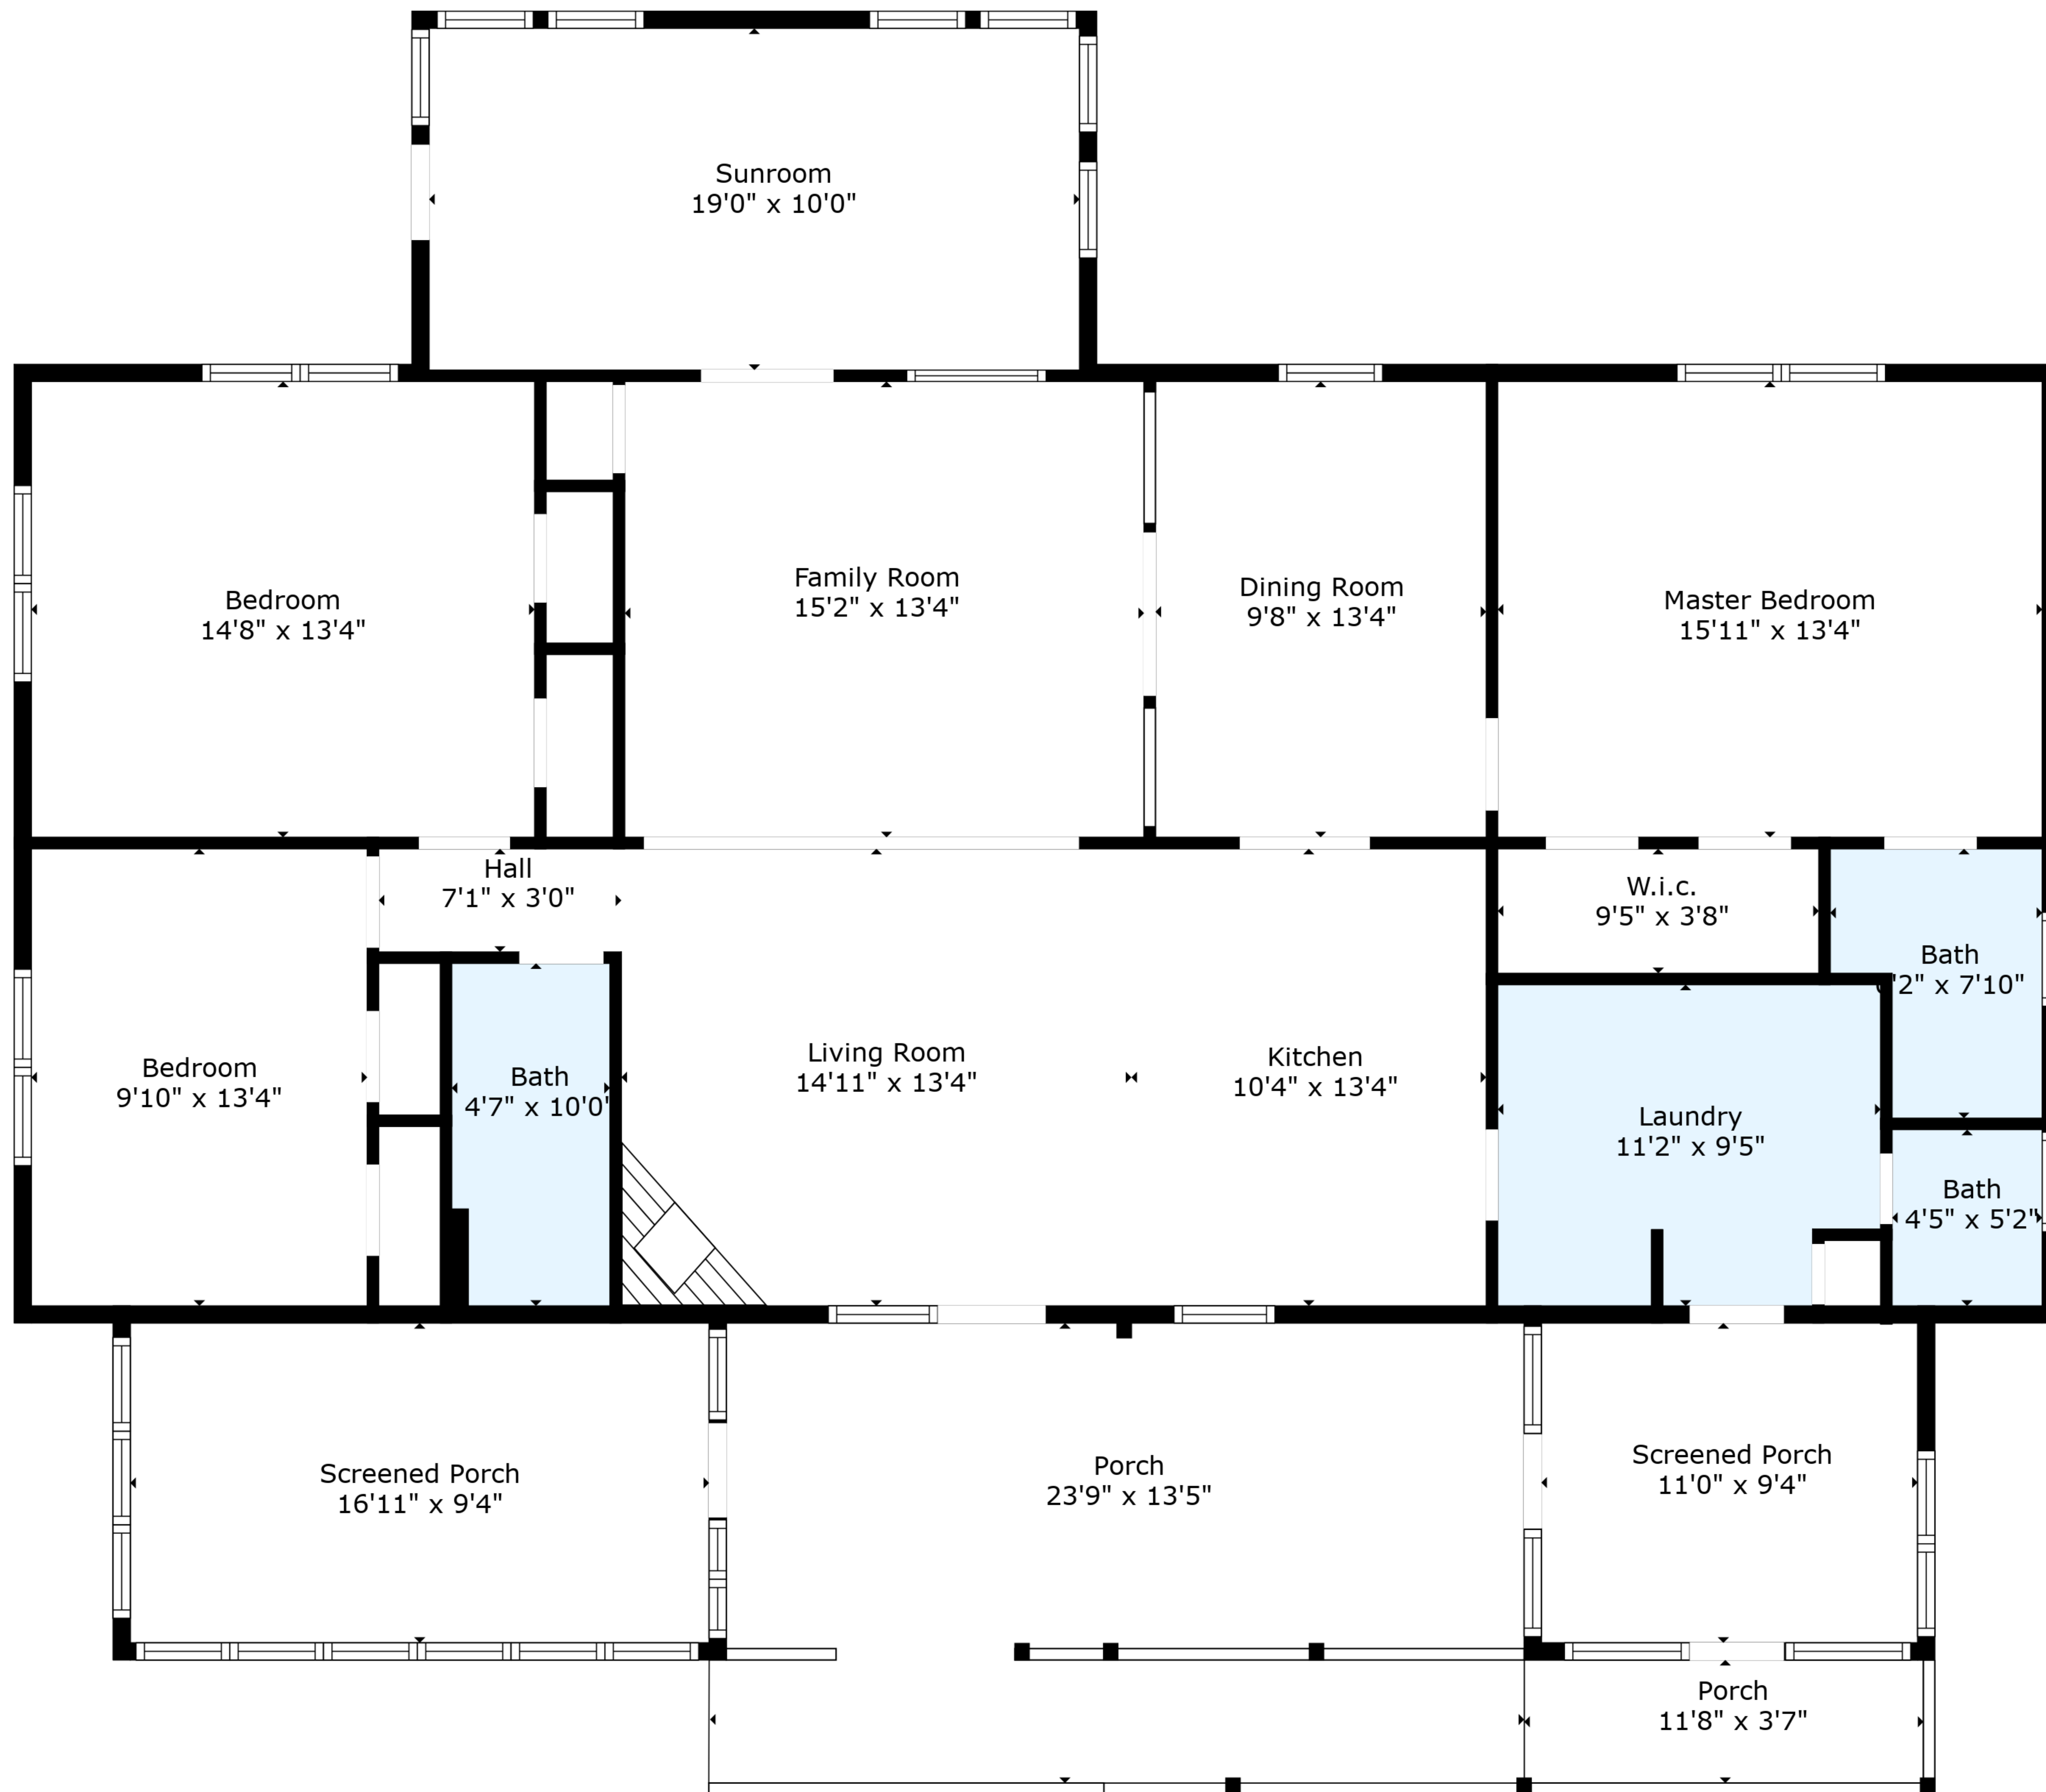

**TOTAL: 1783 sq. ft**

FLOOR 1: 1783 sq. ft

EXCLUDED AREAS: SCREENED PORCH: 261 sq. ft, PORCH: 357 sq. ft

Floor Plan Created By Cubicasa App. Measurements Deemed Highly Reliable But Not Guaranteed.

**TOTAL: 1783 sq. ft**

FLOOR 1: 1783 sq. ft

EXCLUDED AREAS: SCREENED PORCH: 261 sq. ft, PORCH: 357 sq. ft

Floor Plan Created By Cubicasa App. Measurements Deemed Highly Reliable But Not Guaranteed.