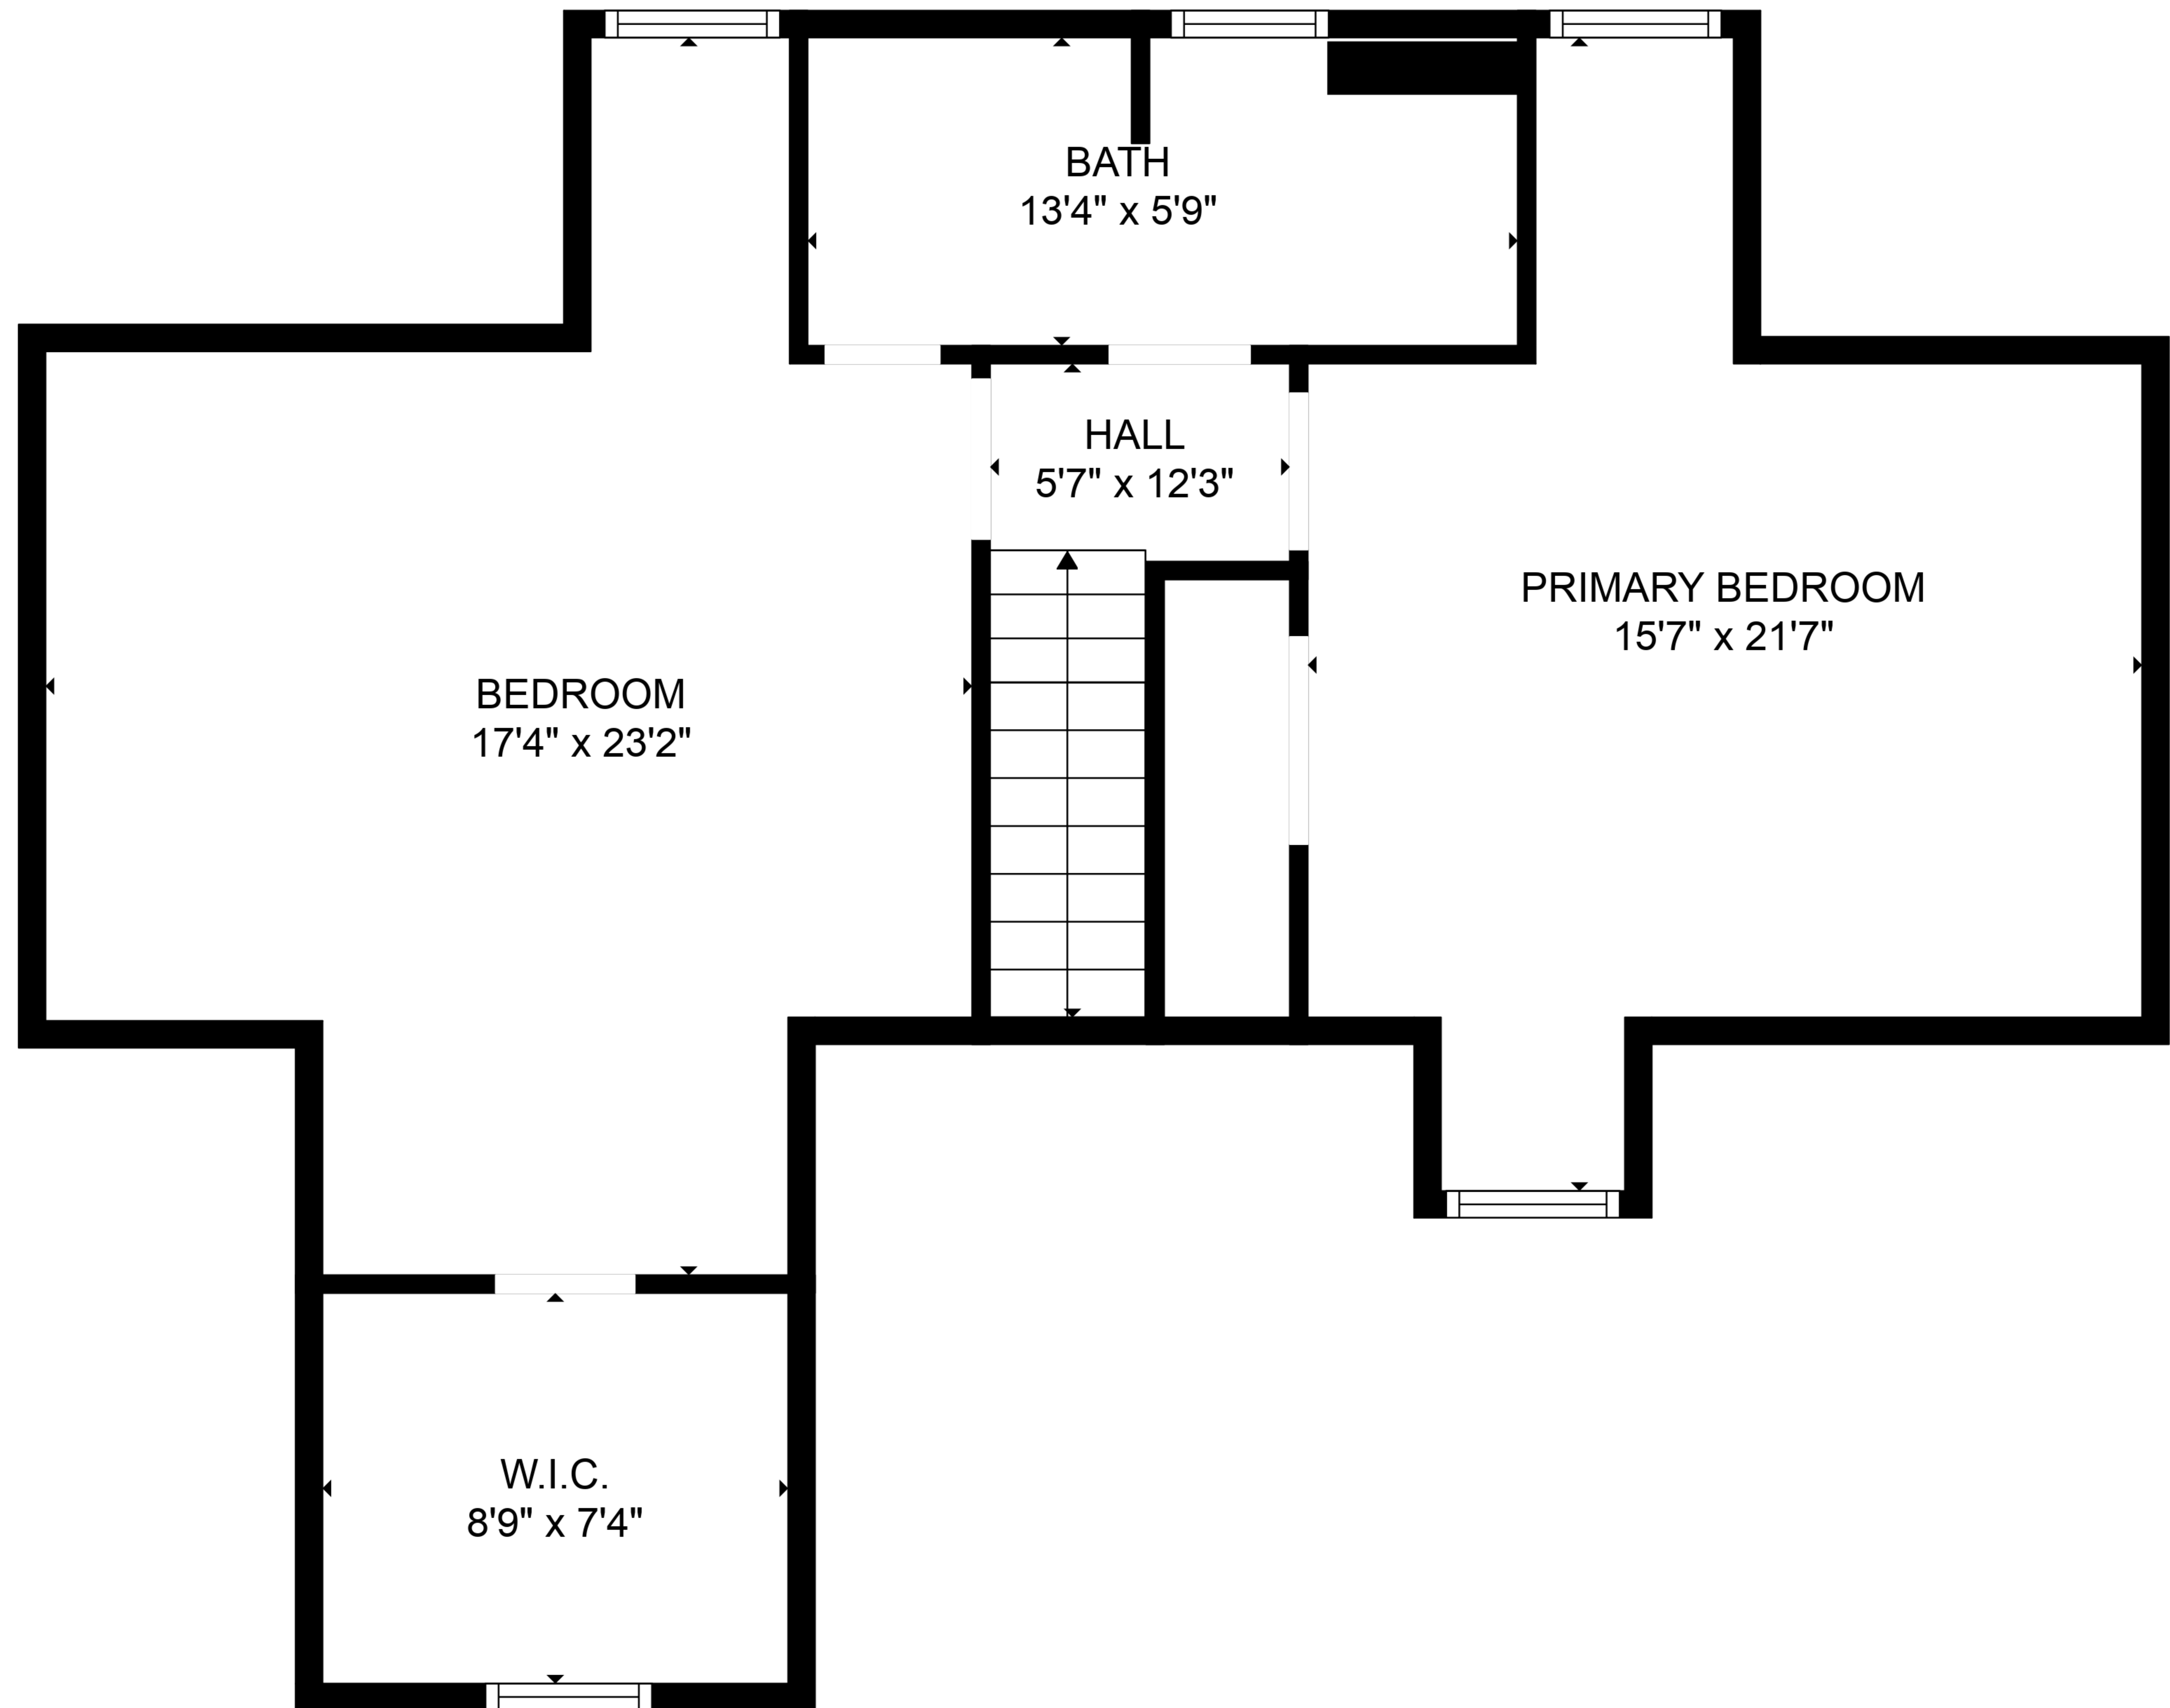

ESTIMATED AREAS

GLA FLOOR 1: 1089 sq. ft EXCLUDED AREAS 890 sq. ft
 GLA FLOOR 2: 672 sq. ft EXCLUDED AREAS 137 sq. ft
 Total GLA 1761 sq. ft, total area 2788 sq. ft 0 sq. ft

ESTIMATED AREAS

GLA FLOOR 1: 1089 sq. ft EXCLUDED AREAS 890 sq. ft

GLA FLOOR 2: 672 sq. ft EXCLUDED AREAS 137 sq. ft

Total GLA 1761 sq. ft, total area 2788 sq. ft 0 sq. ft

FLOOR 1

FLOOR 2

ESTIMATED AREAS

GLA FLOOR 1: 1089 sq. ft EXCLUDED AREAS 890 sq. ft
 GLA FLOOR 2: 672 sq. ft EXCLUDED AREAS 137 sq. ft
 Total GLA 1761 sq. ft, total area 2788 sq. ft 0 sq. ft