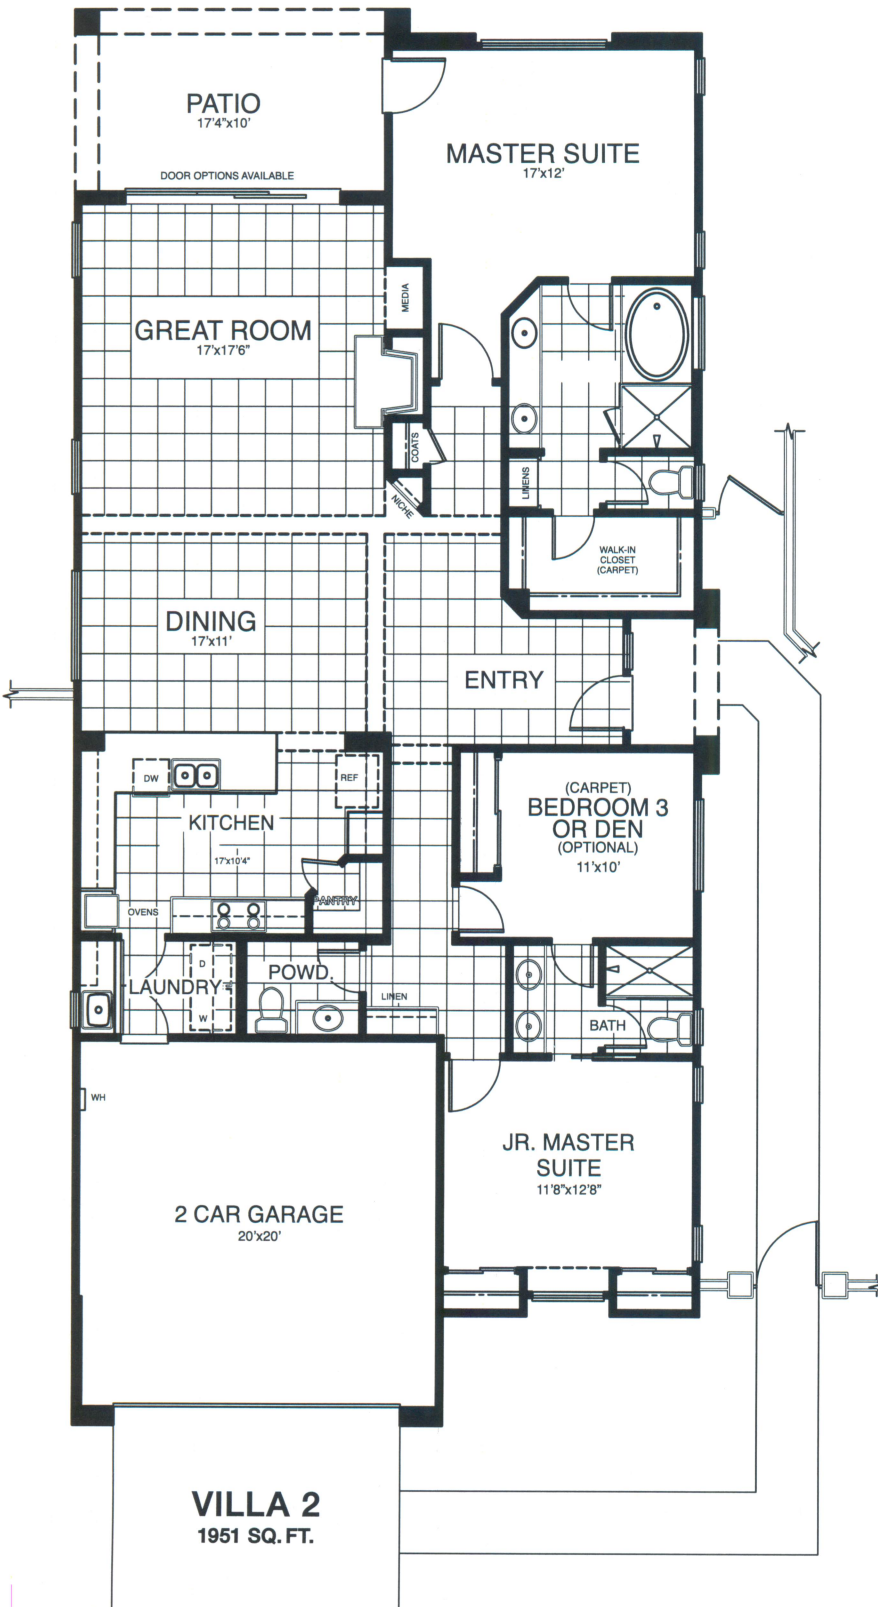

VILLA 2

SINGLE STORY

APPROX. 1,951 SQ. FT.

3 BEDROOMS

GREAT ROOM

FORMAL DINING

2.5 BATHS

COVERED PATIO

2-BAY GARAGE

Desert Princess Homes, LLC, reserves the right to modify plans, features, specifications and prices without notice. All square footages and dimensions are approximations only and may vary per plan or elevation from the actual home constructed. All rendering, brochures and marketing materials are concepts only, are not intended to depict actual homes and are subject to change.

VILLA 2
1951 SQ. FT.