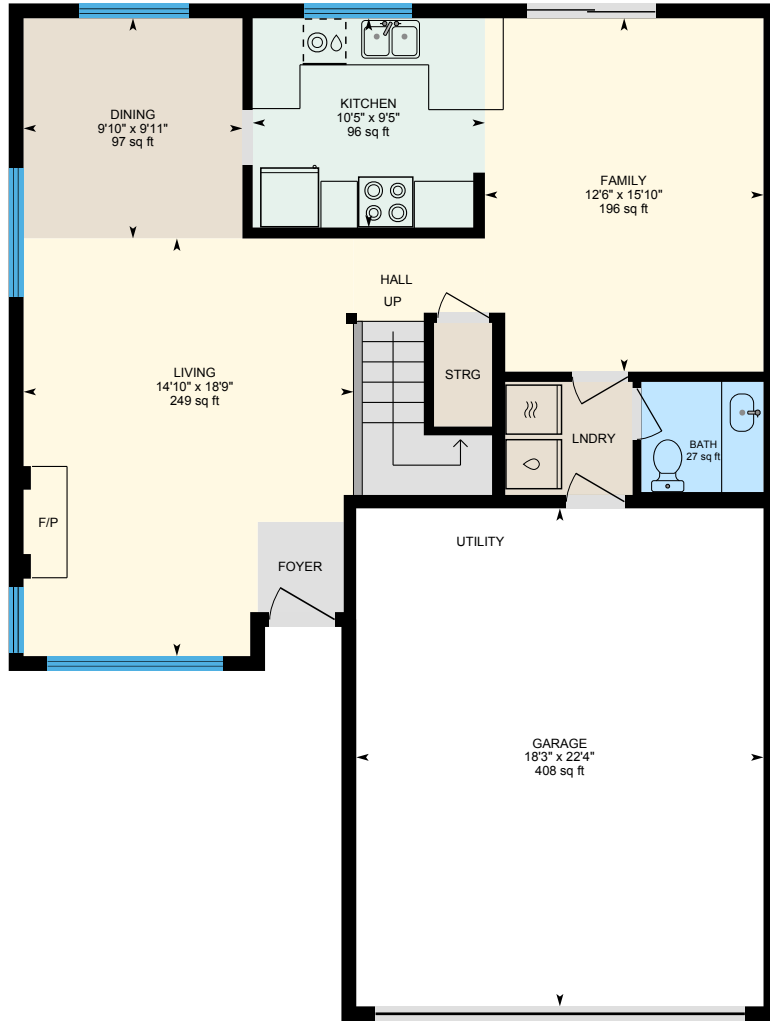

# 34152 Audrey Ct, Fremont, CA

Main Building: Above Grade Finished Area 1819.23 sq ft

**1st Floor**  
Finished Area 886.34 sq ft

**2nd Floor**  
Finished Area 932.89 sq ft