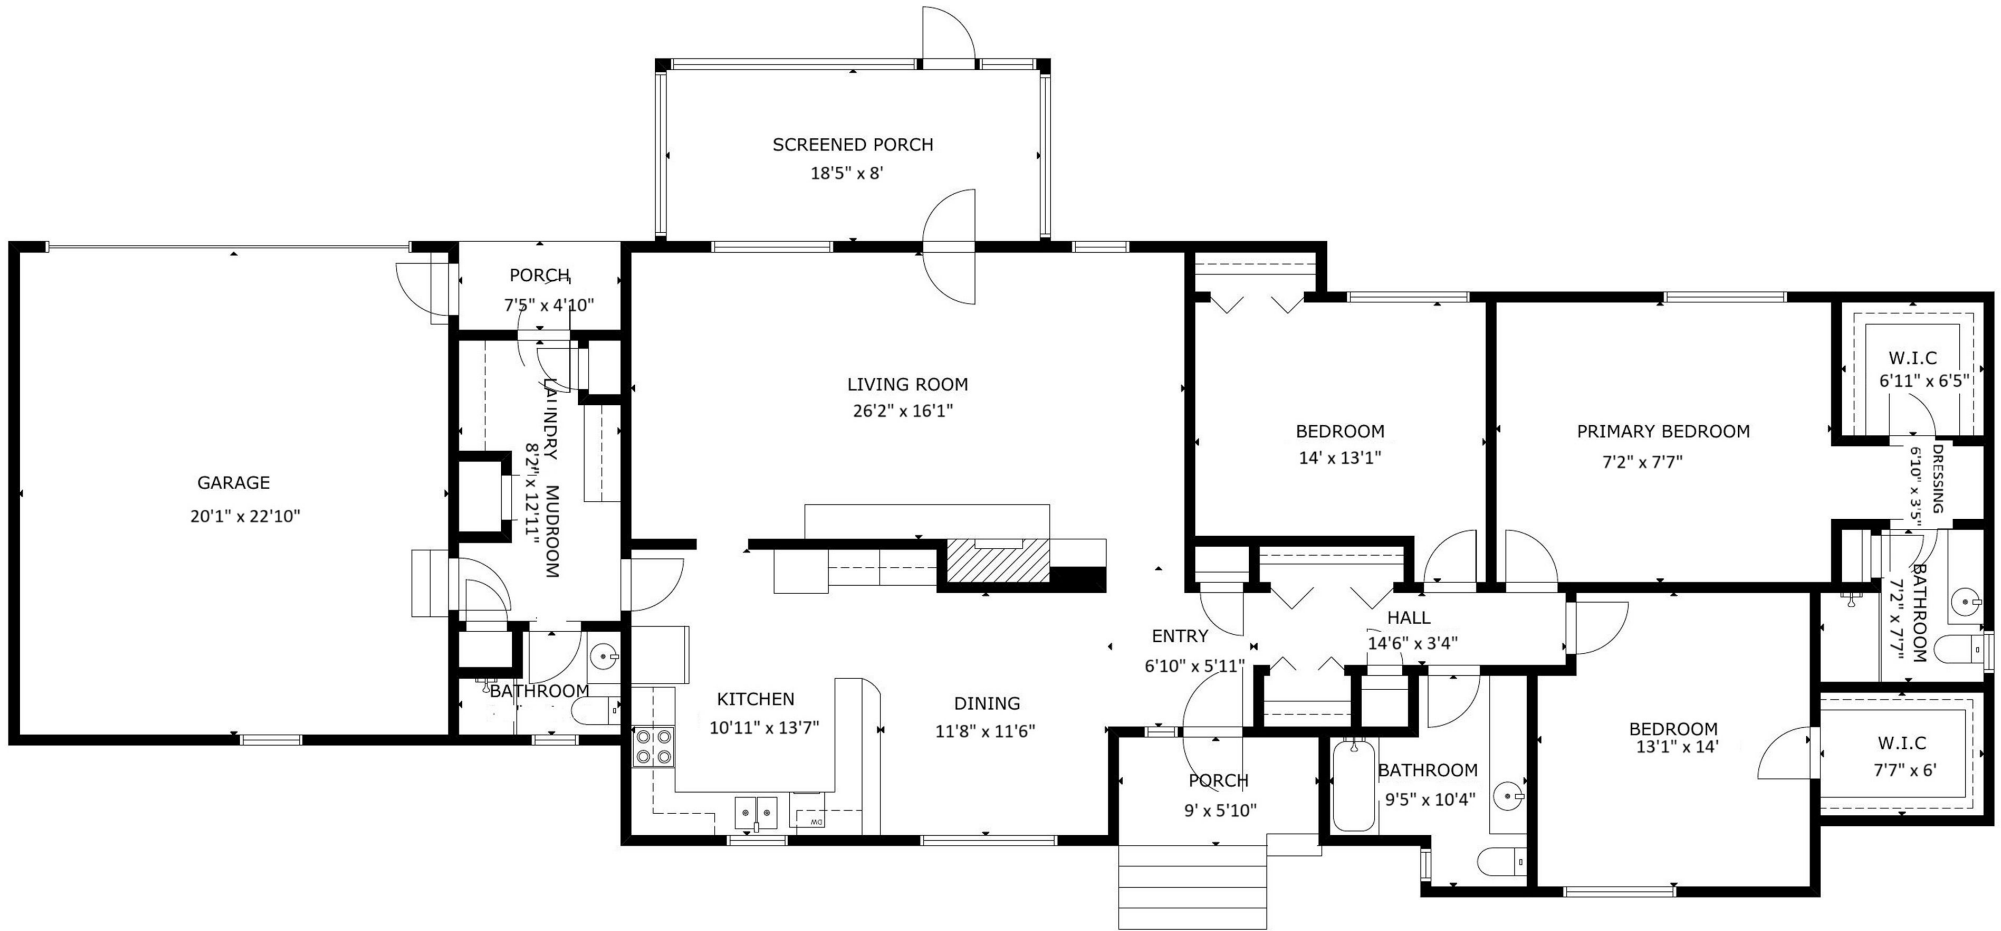

9550 Silk Hope Liberty Road Siler City, NC 27344

The following dimensions are approximate interior wall to wall dimensions, measured on site, from the widest portion of each room, then calculated to Feet/Inches from Rounded Decimal Feet. Information deemed reliable, but not guaranteed.