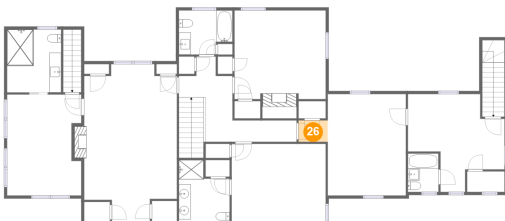

Heated: Yes
Finished: Yes
Enclosed: Yes
Contiguous:
Yes
Permitted: Yes
Wet Space: No
Addition: No
Conversion: No

26 Floor 3 - Hall

Dimensions: 4'11" x 3'7"
Area: 17 sq. ft
Counted as Living Area:
Yes

Heated: Yes
Finished: Yes
Enclosed: Yes
Contiguous:
Yes
Permitted: Yes
Wet Space: No
Addition: No
Conversion: No