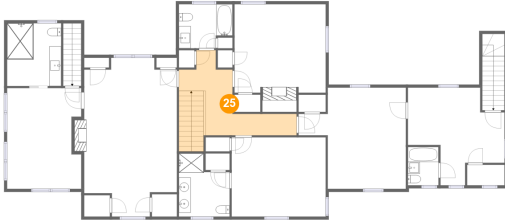

25 Floor 3 - Hall

Dimensions: 19'8" x 16'11"
Area: 158 sq. ft
Counted as Living Area:
Yes

Heated: Yes
Finished: Yes
Enclosed: Yes
Contiguous:
Yes
Permitted: Yes
Wet Space: No
Addition: No
Conversion: No