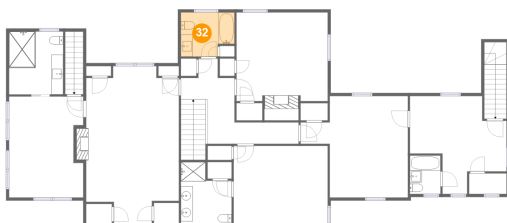

32 Floor 3 - Bath

Dimensions: 9'0" x 7'4"
Area: 60 sq. ft
Counted as Living Area:
Yes

Heated: Yes
Finished: Yes
Enclosed: Yes
Contiguous:
Yes
Permitted: Yes
Wet Space: Yes
Addition: No
Conversion: No