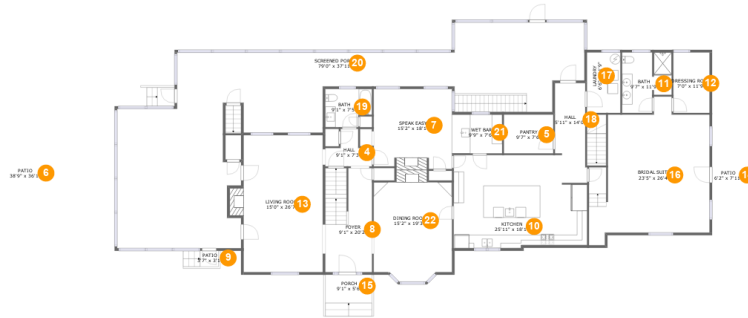

750 Penn Hall Road, Union Hall, Franklin County, Virginia, United States, 24176

Room Dimensions

Floor 1

Total sqft: 797

Living area: 650

#	Room name	Dimensions	Area (sqft)	Counted as Living Area
1	Bath	6'8" x 8'4"	54 sq. ft	No
2	Billiard Room	23'2" x 25'11"	602 sq. ft	Yes
3	Bath	12'11" x 4'10"	61 sq. ft	No

750 Penn Hall Road, Union Hall, Franklin County, Virginia, United States, 24176

Room Dimensions

Floor 2

Total sqft: 6081

Living area: 2994

#	Room name	Dimensions	Area (sqft)	Counted as Living Area
4	Hall	9'1" x 7'3"	45 sq. ft	Yes
5	Pantry	9'7" x 7'6"	72 sq. ft	Yes
6	Patio	38'9" x 36'1"	1257 sq. ft	No
7	Speak Easy	15'2" x 18'1"	248 sq. ft	Yes
8	Foyer	9'1" x 20'2"	180 sq. ft	Yes
9	Patio	3'7" x 3'1"	21 sq. ft	No
10	Kitchen	25'11" x 18'1"	458 sq. ft	Yes
11	Bath	9'7" x 11'9"	97 sq. ft	Yes
12	Dressing Room	7'0" x 11'9"	82 sq. ft	Yes
13	Living Room	15'0" x 26'7"	422 sq. ft	Yes
14	Patio	6'2" x 7'11"	49 sq. ft	No