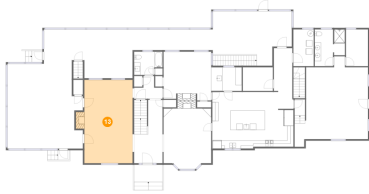

13 Floor 2 - Living Room

Dimensions: 15'0" x 26'7"
Area: 422 sq. ft
Counted as Living Area:
Yes

Heated: Yes
Finished: Yes
Enclosed: Yes
Contiguous:
Yes
Permitted: Yes
Wet Space: No
Addition: No
Conversion: No