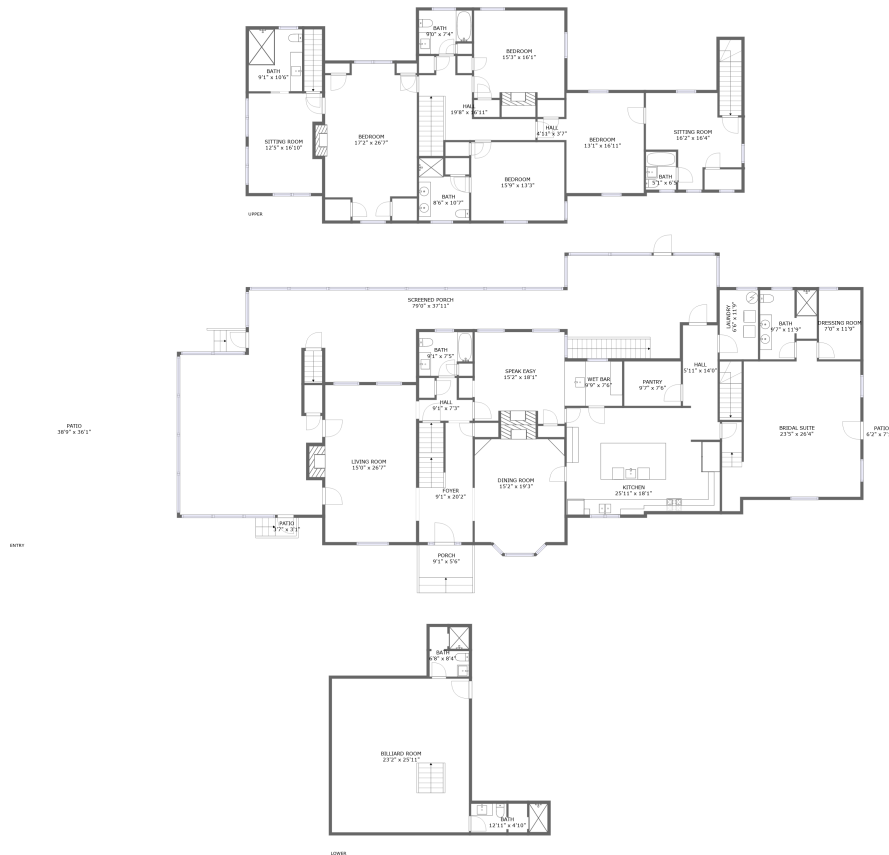

750 Penn Hall Road, Union Hall, Franklin County, Virginia, United States, 24176

Property Summary

0 garages   **5** bedrooms   **8** bathrooms   **0** half baths

3 floors   **5,956** Gross Living Area sqft   **9,190** total sqft