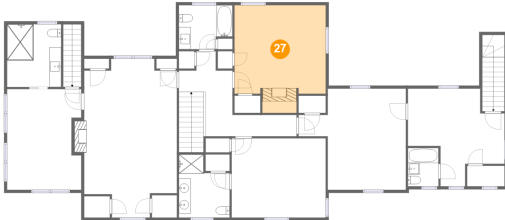

750 Penn Hall Road, Union Hall, Franklin County, Virginia, United States, 24176

27 Floor 3 - Bedroom

Dimensions: 15'3" x 16'1"
Area: 244 sq. ft
Counted as Living Area:
Yes

Heated: Yes
Finished: Yes
Enclosed: Yes
Contiguous:
Yes
Permitted: Yes
Wet Space: No
Addition: No
Conversion: No