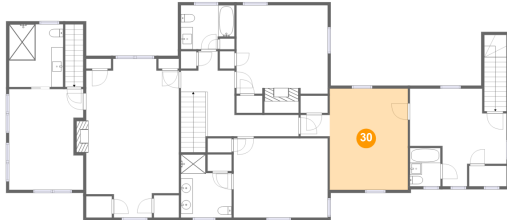

750 Penn Hall Road, Union Hall, Franklin County, Virginia, United States, 24176

30 Floor 3 - Bedroom

Dimensions: 13'1" x 16'11"
Area: 221 sq. ft
Counted as Living Area:
Yes

Heated: Yes
Finished: Yes
Enclosed: Yes
Contiguous:
Yes
Permitted: Yes
Wet Space: No
Addition: No
Conversion: No