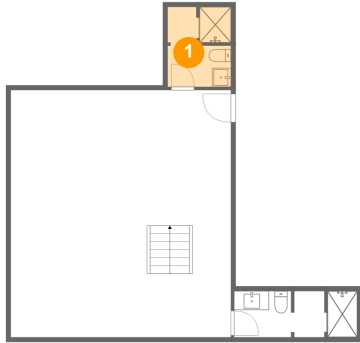

#	Room name	Dimensions	Area (sqft)	Counted as Living Area
34	Sitting Room	16'2" x 16'4"	186 sq. ft	Yes

750 Penn Hall Road, Union Hall, Franklin County, Virginia, United States, 24176

1 Floor 1 - Bath

Dimensions: 6'8" x 8'4"
Area: 54 sq. ft
Counted as Living Area: No