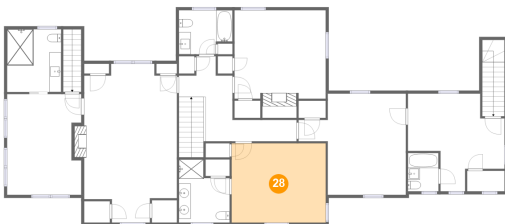

28 Floor 3 - Bedroom

Dimensions: 15'9" x 13'3"
Area: 209 sq. ft
Counted as Living Area:
Yes

Heated: Yes
Finished: Yes
Enclosed: Yes
Contiguous:
Yes
Permitted: Yes
Wet Space: No
Addition: No
Conversion: No