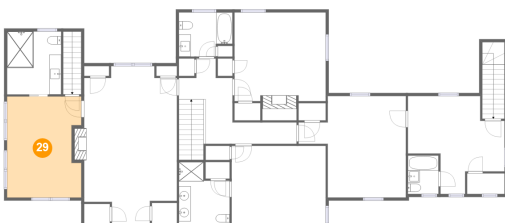

29 Floor 3 - Sitting Room

Dimensions: 12'5" x 16'10"
Area: 199 sq. ft
Counted as Living Area:
Yes

Heated: Yes
Finished: Yes
Enclosed: Yes
Contiguous:
Yes
Permitted: Yes
Wet Space: No
Addition: No
Conversion: No