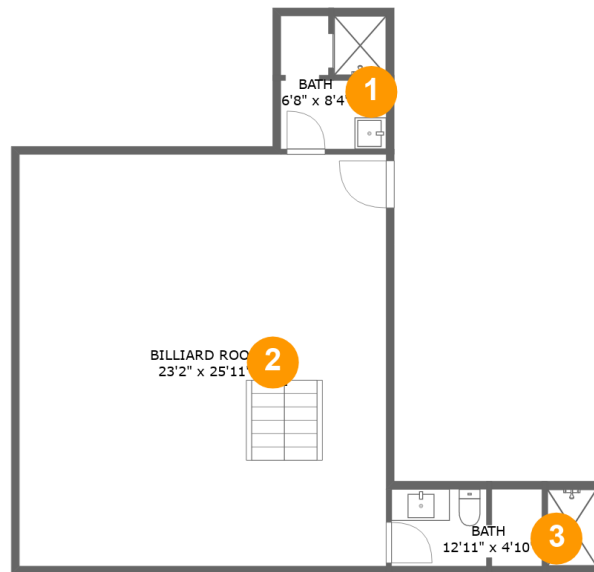

750 Penn Hall Road, Union Hall, Franklin County, Virginia, United States, 24176

Room Dimensions

Floor 1

Total sqft: 797

Living area: 650

#	Room name	Dimensions	Area (sqft)	Counted as Living Area
1	Bath	6'8" x 8'4"	54 sq. ft	No
2	Billiard Room	23'2" x 25'11"	602 sq. ft	Yes
3	Bath	12'11" x 4'10"	61 sq. ft	No

8 Floor 2 - Foyer

Dimensions: 9'1" x 20'2"
Area: 180 sq. ft
Counted as Living Area:
Yes

Heated: Yes
Finished: Yes
Enclosed: Yes
Contiguous:
Yes
Permitted: Yes
Wet Space: No
Addition: No
Conversion: No

750 Penn Hall Road, Union Hall, Franklin County, Virginia, United States, 24176

Dimensions: 9'7" x 11'9"
Area: 97 sq. ft
Counted as Living Area:
Yes

Heated: Yes
Finished: Yes
Enclosed: Yes
Contiguous:
Yes
Permitted: Yes
Wet Space: Yes
Addition: No
Conversion: No

750 Penn Hall Road, Union Hall, Franklin County, Virginia, United States, 24176