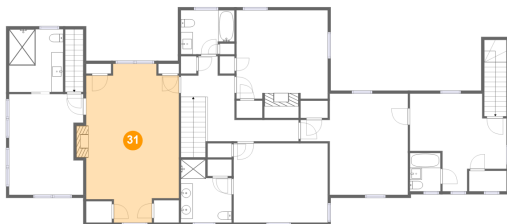

31 Floor 3 - Bedroom

Dimensions: 17'2" x 26'7"
Area: 368 sq. ft
Counted as Living Area:
Yes

Heated: Yes
Finished: Yes
Enclosed: Yes
Contiguous:
Yes
Permitted: Yes
Wet Space: No
Addition: No
Conversion: No