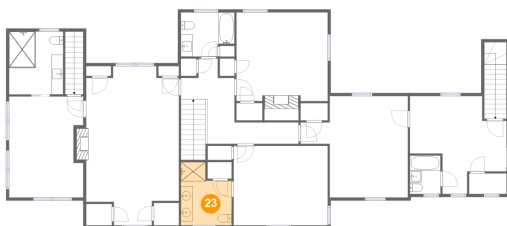

23 Floor 3 - Bath

Dimensions: 8'6" x 10'7"
Area: 76 sq. ft
Counted as Living Area:
Yes

Heated: Yes
Finished: Yes
Enclosed: Yes
Contiguous:
Yes
Permitted: Yes
Wet Space: Yes
Addition: No
Conversion: No