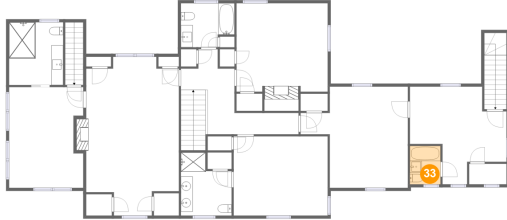

750 Penn Hall Road, Union Hall, Franklin County, Virginia, United States, 24176

33 Floor 3 - Bath

Dimensions: 5'1" x 6'5"
Area: 33 sq. ft
Counted as Living Area:
Yes

Heated: Yes
Finished: Yes
Enclosed: Yes
Contiguous:
Yes
Permitted: Yes
Wet Space: Yes
Addition: No
Conversion: No