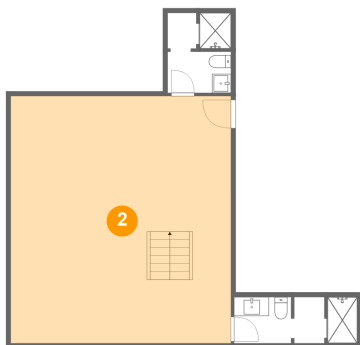

#	Room name	Dimensions	Area (sqft)	Counted as Living Area
34	Sitting Room	16'2" x 16'4"	186 sq. ft	Yes

750 Penn Hall Road, Union Hall, Franklin County, Virginia, United States, 24176

1 Floor 1 - Bath

Dimensions: 6'8" x 8'4"
Area: 54 sq. ft
Counted as Living Area: No

Heated: Yes
Finished: Yes
Enclosed: Yes
Contiguous: No
Permitted: Yes
Wet Space: Yes
Addition: No
Conversion: No

2 Floor 1 - Billiard Room

Dimensions: 23'2" x 25'11"
Area: 602 sq. ft
Counted as Living Area:
Yes