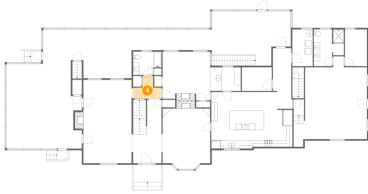

Dimensions: 9'1" x 7'3"
Area: 45 sq. ft
Counted as Living Area:
Yes

Heated: Yes
Finished: Yes
Enclosed: Yes
Contiguous:
Yes
Permitted: Yes
Wet Space: No
Addition: No
Conversion: No