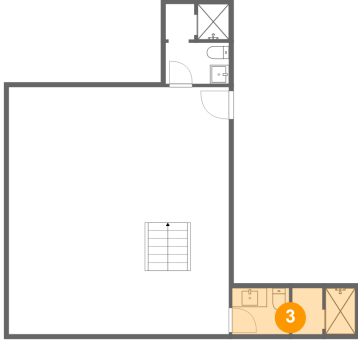

750 Penn Hall Road, Union Hall, Franklin County, Virginia, United States, 24176

3 Floor 1 - Bath

Dimensions: 12'11" x 4'10"
Area: 61 sq. ft
Counted as Living Area: No

Heated: Yes
Finished: Yes
Enclosed: Yes
Contiguous: No
Permitted: Yes
Wet Space: Yes
Addition: No
Conversion: No

4 Floor 2 - Hall