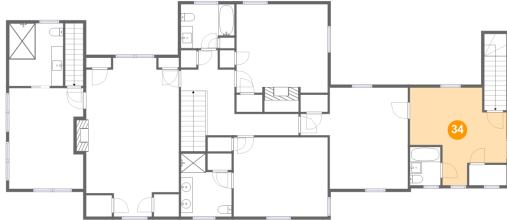

34 Floor 3 - Sitting Room

Dimensions: 16'2" x 16'4"
Area: 186 sq. ft
Counted as Living Area:
Yes

Heated: Yes
Finished: Yes
Enclosed: Yes
Contiguous:
Yes
Permitted: Yes
Wet Space: No
Addition: No
Conversion: No