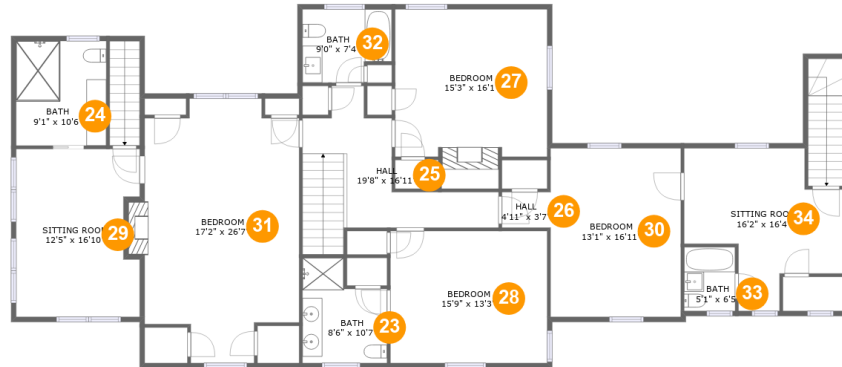

750 Penn Hall Road, Union Hall, Franklin County, Virginia, United States, 24176

Room Dimensions

Floor 3

Total sqft: 2312

Living area: 2312

#	Room name	Dimensions	Area (sqft)	Counted as Living Area
23	Bath	8'6" x 10'7"	76 sq. ft	Yes
24	Bath	9'1" x 10'6"	95 sq. ft	Yes
25	Hall	19'8" x 16'11"	158 sq. ft	Yes
26	Hall	4'11" x 3'7"	17 sq. ft	Yes
27	Bedroom	15'3" x 16'1"	244 sq. ft	Yes
28	Bedroom	15'9" x 13'3"	209 sq. ft	Yes
29	Sitting Room	12'5" x 16'10"	199 sq. ft	Yes
30	Bedroom	13'1" x 16'11"	221 sq. ft	Yes
31	Bedroom	17'2" x 26'7"	368 sq. ft	Yes
32	Bath	9'0" x 7'4"	60 sq. ft	Yes
33	Bath	5'1" x 6'5"	33 sq. ft	Yes

Scan captured on Mon, 01 Jul 2024 17:14:59 GMT

Information is calculated by CubiCasa technology; deemed highly reliable but not guaranteed.