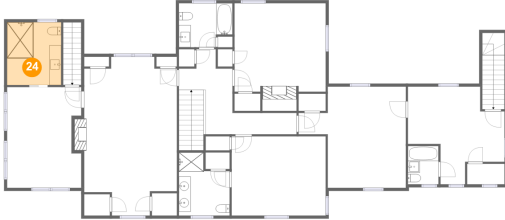

750 Penn Hall Road, Union Hall, Franklin County, Virginia, United States, 24176

24 Floor 3 - Bath

Dimensions: 9'1" x 10'6"
Area: 95 sq. ft
Counted as Living Area:
Yes

Heated: Yes
Finished: Yes
Enclosed: Yes
Contiguous:
Yes
Permitted: Yes
Wet Space: Yes
Addition: No
Conversion: No