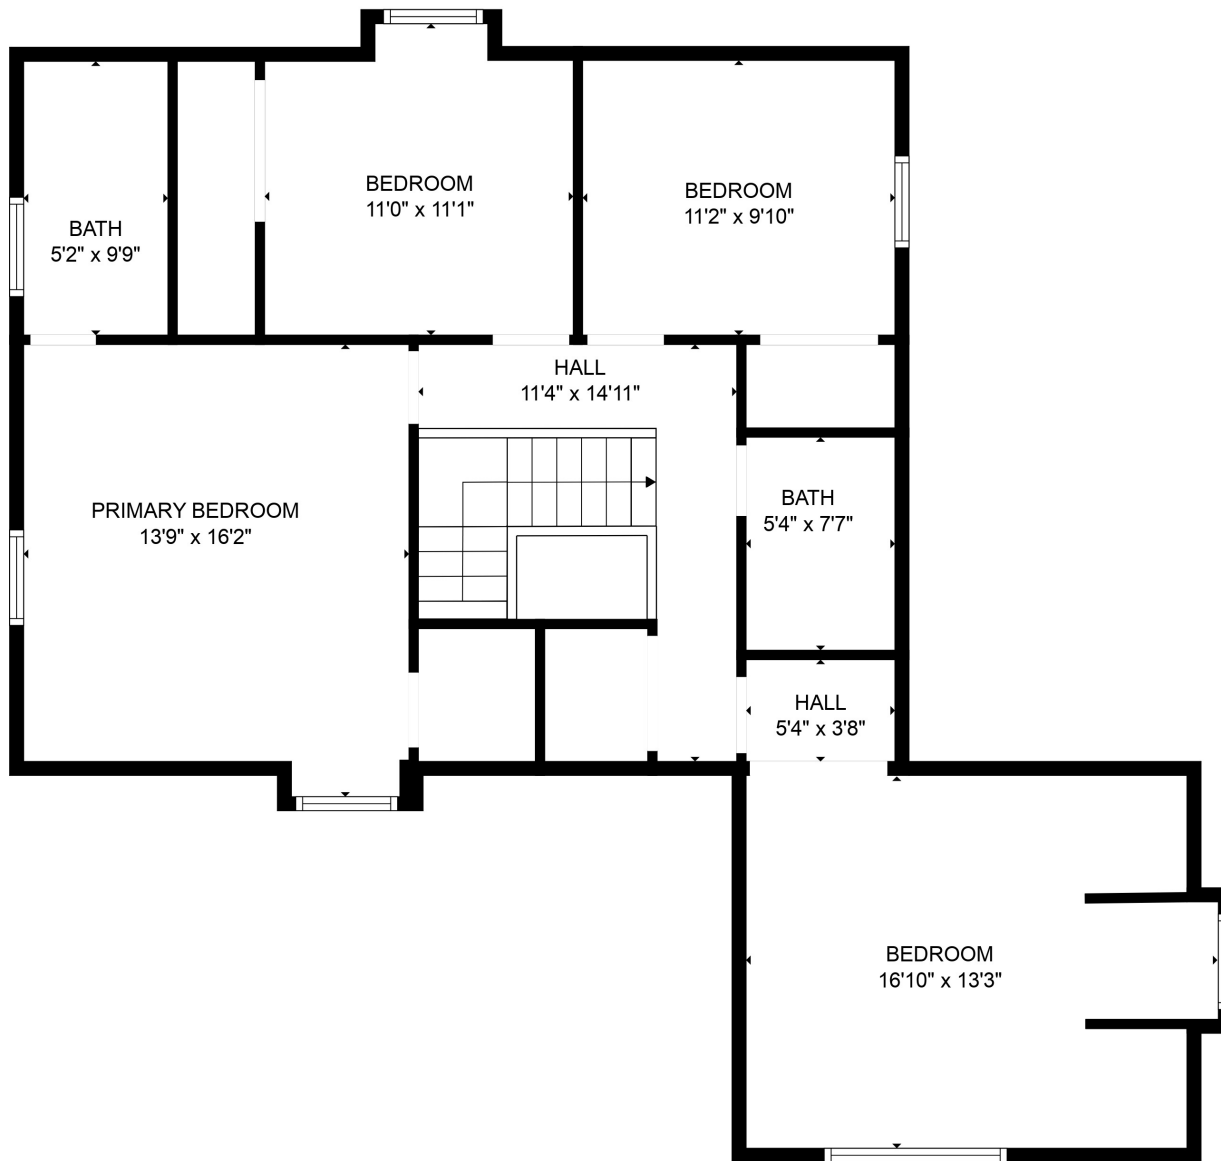

FLOOR 1

FLOOR 2

Total scanned area: 2192 sq. ft

SIZES AND DIMENSIONS ARE APPROXIMATE. ACTUAL MAY VARY.

Total scanned area: 2192 sq. ft

SIZES AND DIMENSIONS ARE APPROXIMATE. ACTUAL MAY VARY.

Total scanned area: 2192 sq. ft

SIZES AND DIMENSIONS ARE APPROXIMATE. ACTUAL MAY VARY.