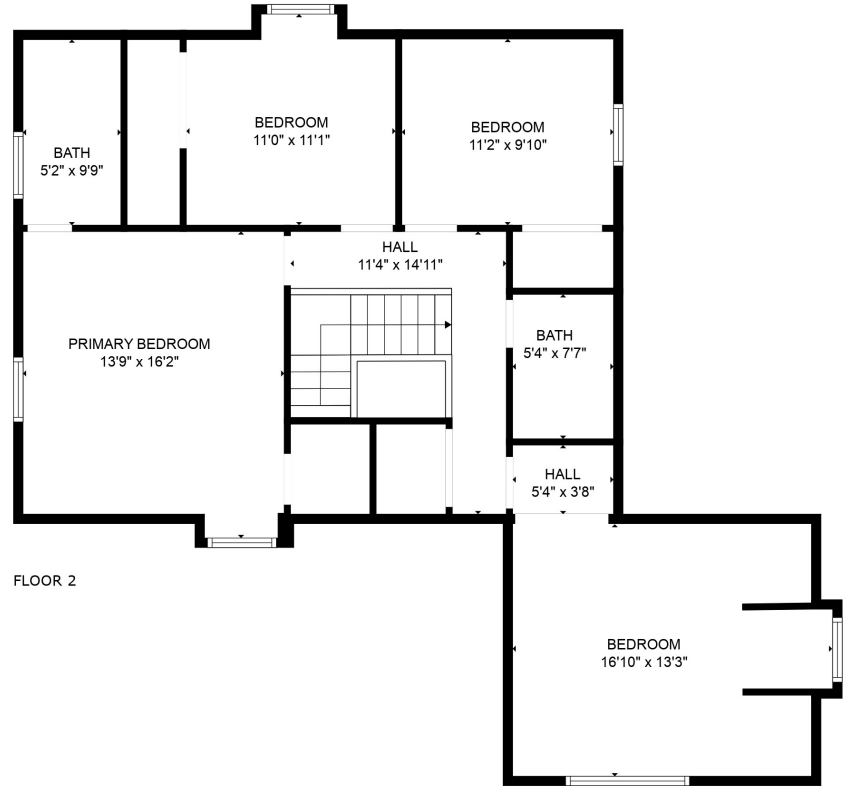

FLOOR 1

FLOOR 2

Total scanned area: 2192 sq. ft

SIZES AND DIMENSIONS ARE APPROXIMATE. ACTUAL MAY VARY.

Total scanned area: 2192 sq. ft

SIZES AND DIMENSIONS ARE APPROXIMATE. ACTUAL MAY VARY.

Total scanned area: 2192 sq. ft

SIZES AND DIMENSIONS ARE APPROXIMATE. ACTUAL MAY VARY.