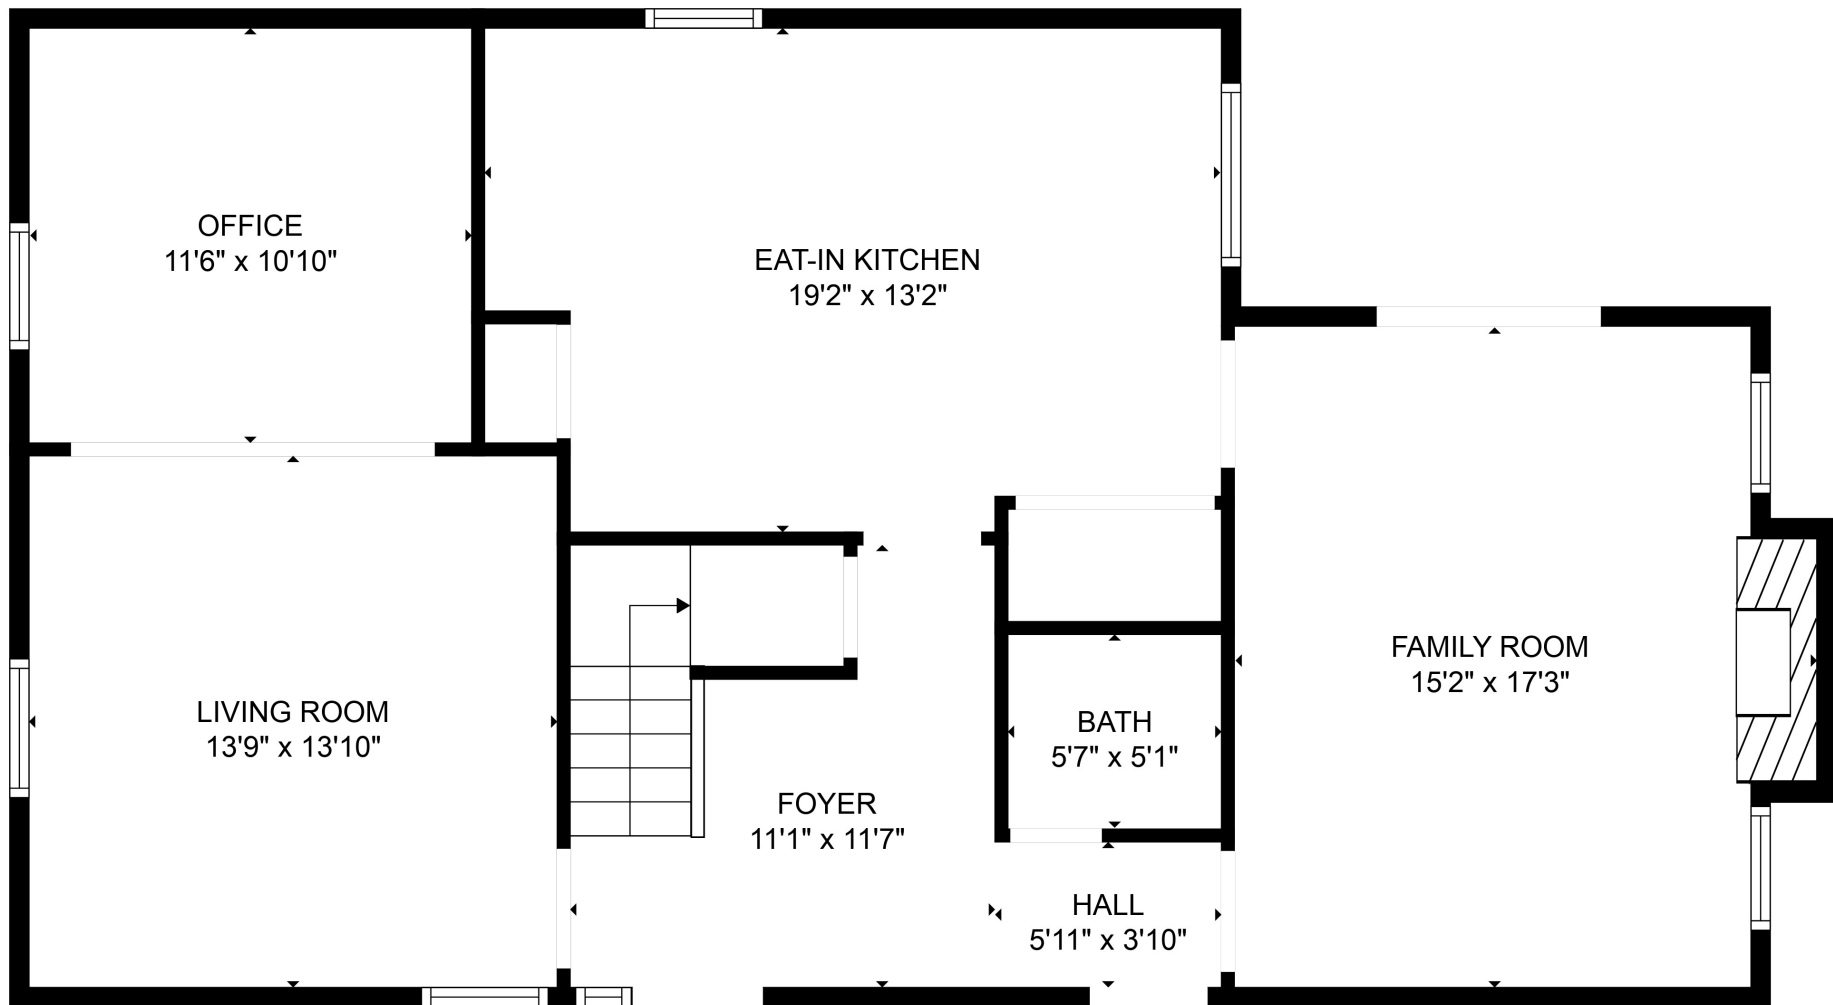

FLOOR 1

FLOOR 2

Total scanned area: 2192 sq. ft

SIZES AND DIMENSIONS ARE APPROXIMATE. ACTUAL MAY VARY.

Total scanned area: 2192 sq. ft

SIZES AND DIMENSIONS ARE APPROXIMATE. ACTUAL MAY VARY.

Total scanned area: 2192 sq. ft

SIZES AND DIMENSIONS ARE APPROXIMATE. ACTUAL MAY VARY.