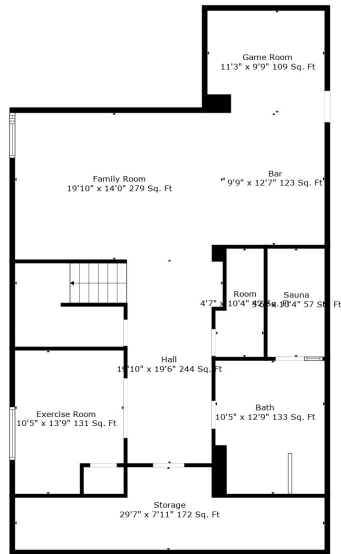

Floor 2

Floor 3

Floor 1

Total scanned area: 4619 sq. ft

Measurements Are Calculated By Cubicasa Technology. Deemed Highly Reliable But Not Guaranteed.

Total scanned area: 4619 sq. ft

Total scanned area: 4619 sq. ft

Measurements Are Calculated By Cubicasa Technology. Deemed Highly Reliable But Not Guaranteed.

Total scanned area: 4619 sq. ft