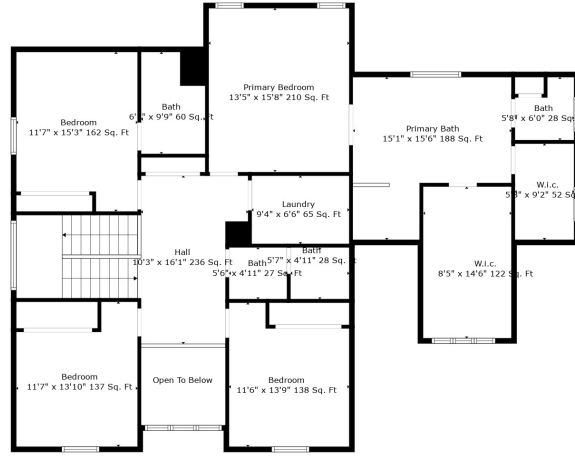

Floor 2

Floor 3

Floor 1

Total scanned area: 4619 sq. ft

Measurements Are Calculated By Cubicasa Technology. Deemed Highly Reliable But Not Guaranteed.

Total scanned area: 4619 sq. ft

Total scanned area: 4619 sq. ft

Measurements Are Calculated By Cubicasa Technology. Deemed Highly Reliable But Not Guaranteed.

Total scanned area: 4619 sq. ft