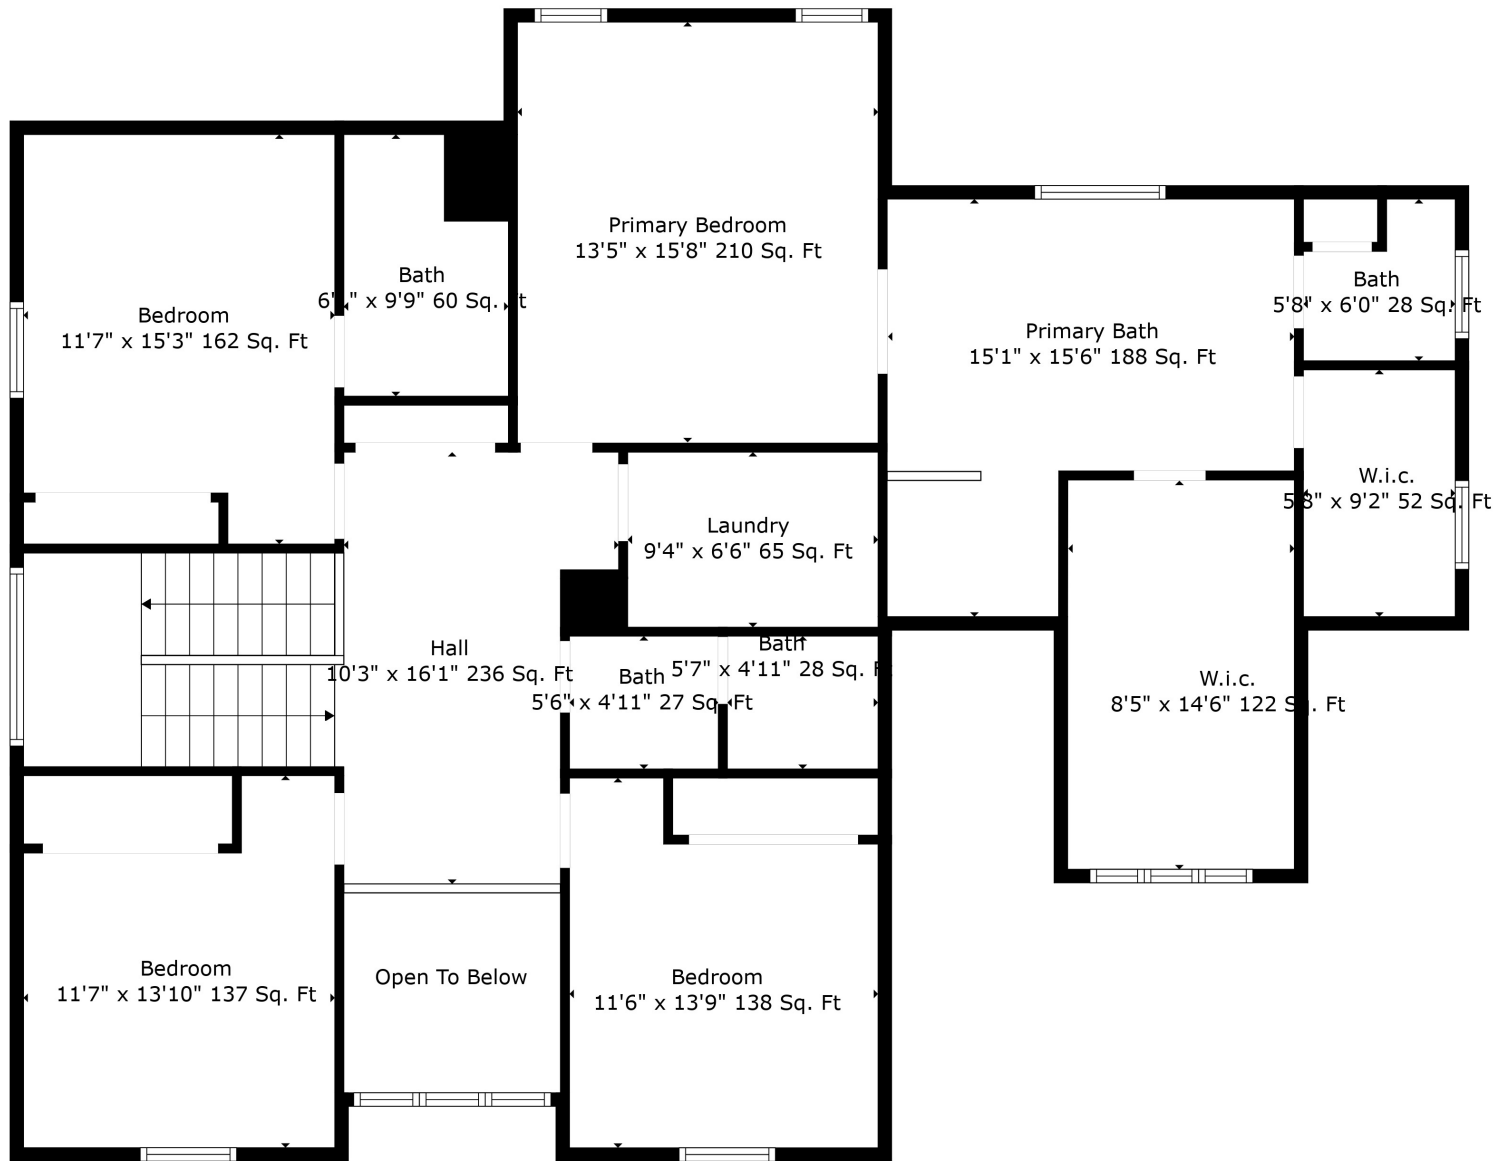

Floor 2

Floor 3

Floor 1

Total scanned area: 4619 sq. ft

Measurements Are Calculated By Cubicasa Technology. Deemed Highly Reliable But Not Guaranteed.

Total scanned area: 4619 sq. ft

Total scanned area: 4619 sq. ft

Measurements Are Calculated By Cubicasa Technology. Deemed Highly Reliable But Not Guaranteed.

Total scanned area: 4619 sq. ft