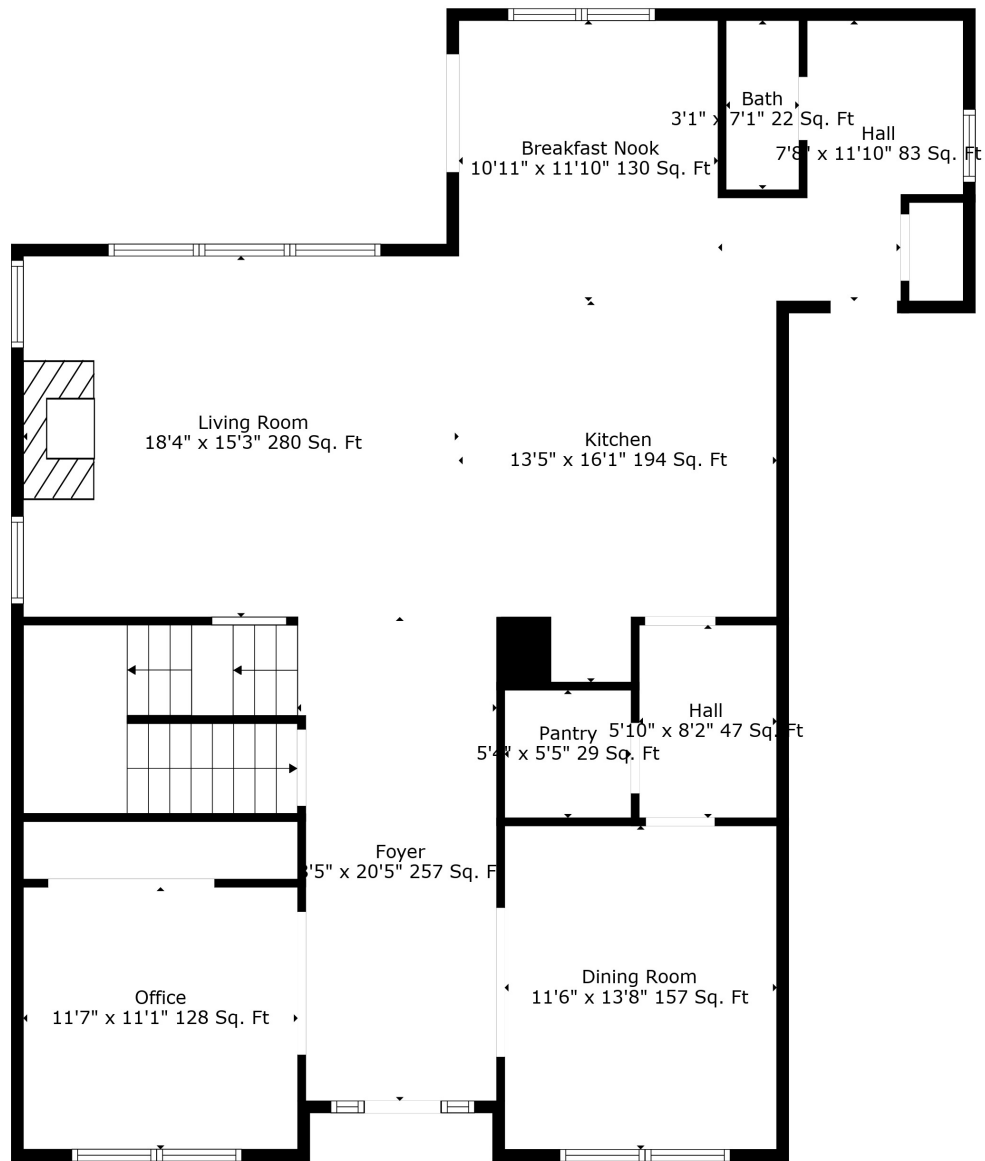

Floor 2

Floor 3

Floor 1

Total scanned area: 4619 sq. ft

Measurements Are Calculated By Cubicasa Technology. Deemed Highly Reliable But Not Guaranteed.

Total scanned area: 4619 sq. ft

Total scanned area: 4619 sq. ft

Measurements Are Calculated By Cubicasa Technology. Deemed Highly Reliable But Not Guaranteed.

Total scanned area: 4619 sq. ft