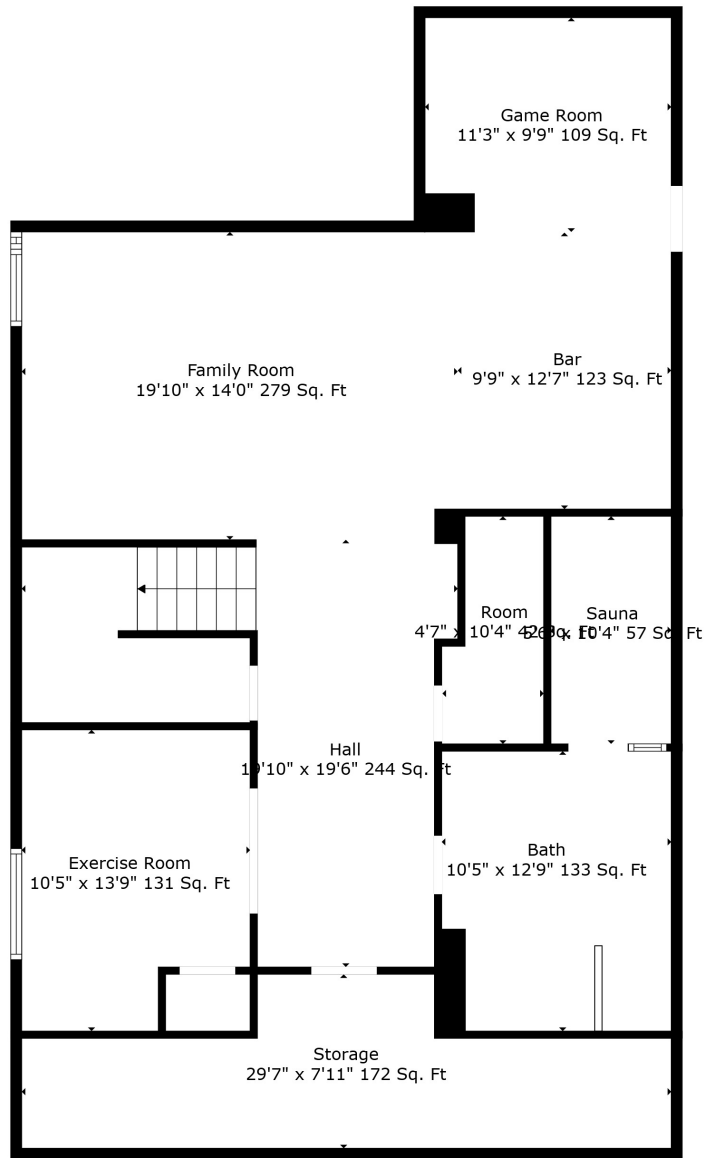

Floor 2

Floor 3

Floor 1

Total scanned area: 4619 sq. ft

Measurements Are Calculated By Cubicasa Technology. Deemed Highly Reliable But Not Guaranteed.

Total scanned area: 4619 sq. ft

Total scanned area: 4619 sq. ft

Measurements Are Calculated By Cubicasa Technology. Deemed Highly Reliable But Not Guaranteed.

Total scanned area: 4619 sq. ft