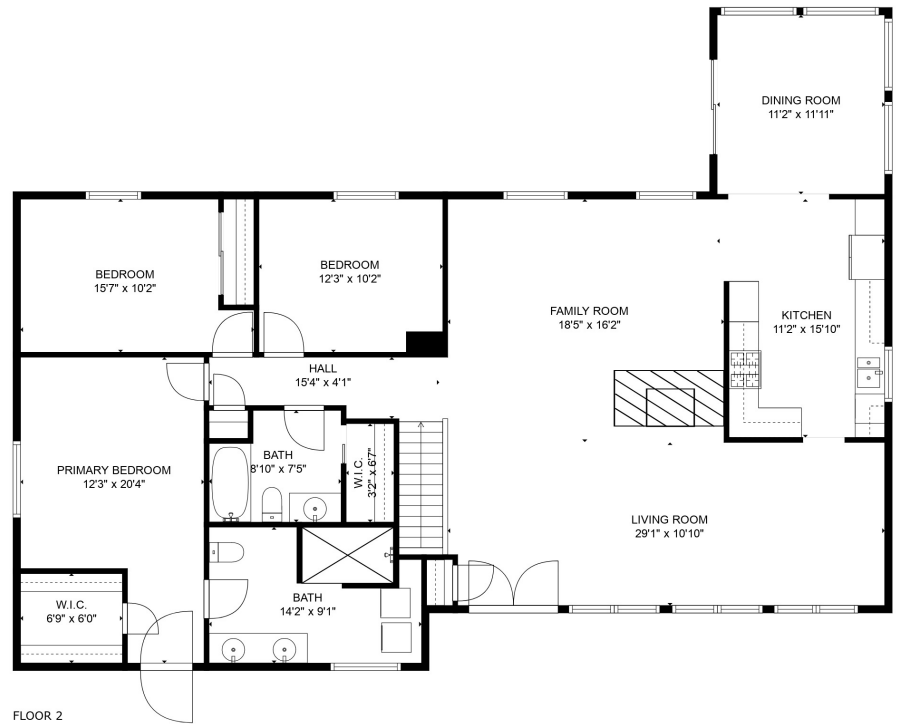

FLOOR 1

FLOOR 2

TOTAL: 2414 sq. ft
 BELOW GROUND: 616 sq. ft, FLOOR 2: 1798 sq. ft
 EXCLUDED AREAS: GARAGE: 704 sq. ft, STORAGE: 327 sq. ft

SIZES AND DIMENSIONS ARE APPROXIMATE, ACTUAL MAY VARY.

TOTAL: 2414 sq. ft
BELOW GROUND: 616 sq. ft, FLOOR 2: 1798 sq. ft
EXCLUDED AREAS: GARAGE: 704 sq. ft, STORAGE: 327 sq. ft
SIZES AND DIMENSIONS ARE APPROXIMATE, ACTUAL MAY VARY.

TOTAL: 2414 sq. ft
BELOW GROUND: 616 sq. ft, FLOOR 2: 1798 sq. ft
EXCLUDED AREAS: GARAGE: 704 sq. ft, STORAGE: 327 sq. ft

SIZES AND DIMENSIONS ARE APPROXIMATE, ACTUAL MAY VARY.