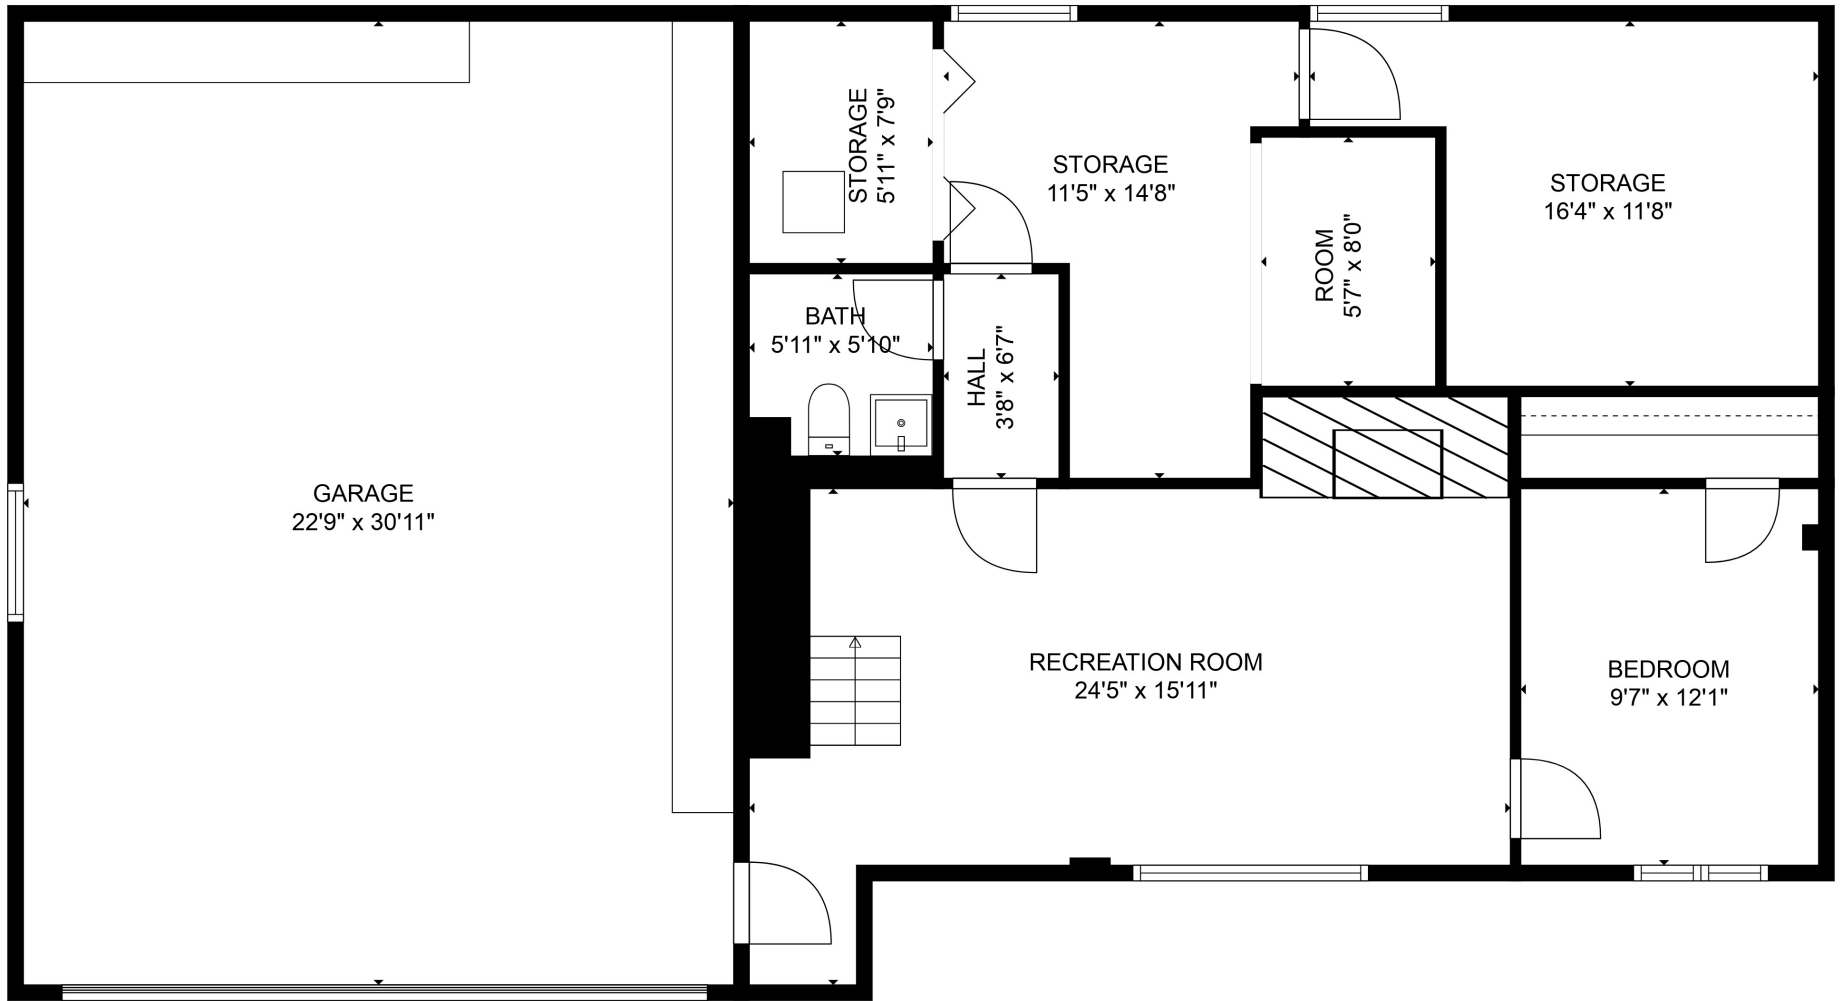

FLOOR 1

FLOOR 2

TOTAL: 2414 sq. ft
 BELOW GROUND: 616 sq. ft, FLOOR 2: 1798 sq. ft
 EXCLUDED AREAS: GARAGE: 704 sq. ft, STORAGE: 327 sq. ft

SIZES AND DIMENSIONS ARE APPROXIMATE, ACTUAL MAY VARY.

TOTAL: 2414 sq. ft
BELOW GROUND: 616 sq. ft, FLOOR 2: 1798 sq. ft
EXCLUDED AREAS: GARAGE: 704 sq. ft, STORAGE: 327 sq. ft
SIZES AND DIMENSIONS ARE APPROXIMATE, ACTUAL MAY VARY.

TOTAL: 2414 sq. ft
BELOW GROUND: 616 sq. ft, FLOOR 2: 1798 sq. ft
EXCLUDED AREAS: GARAGE: 704 sq. ft, STORAGE: 327 sq. ft

SIZES AND DIMENSIONS ARE APPROXIMATE, ACTUAL MAY VARY.