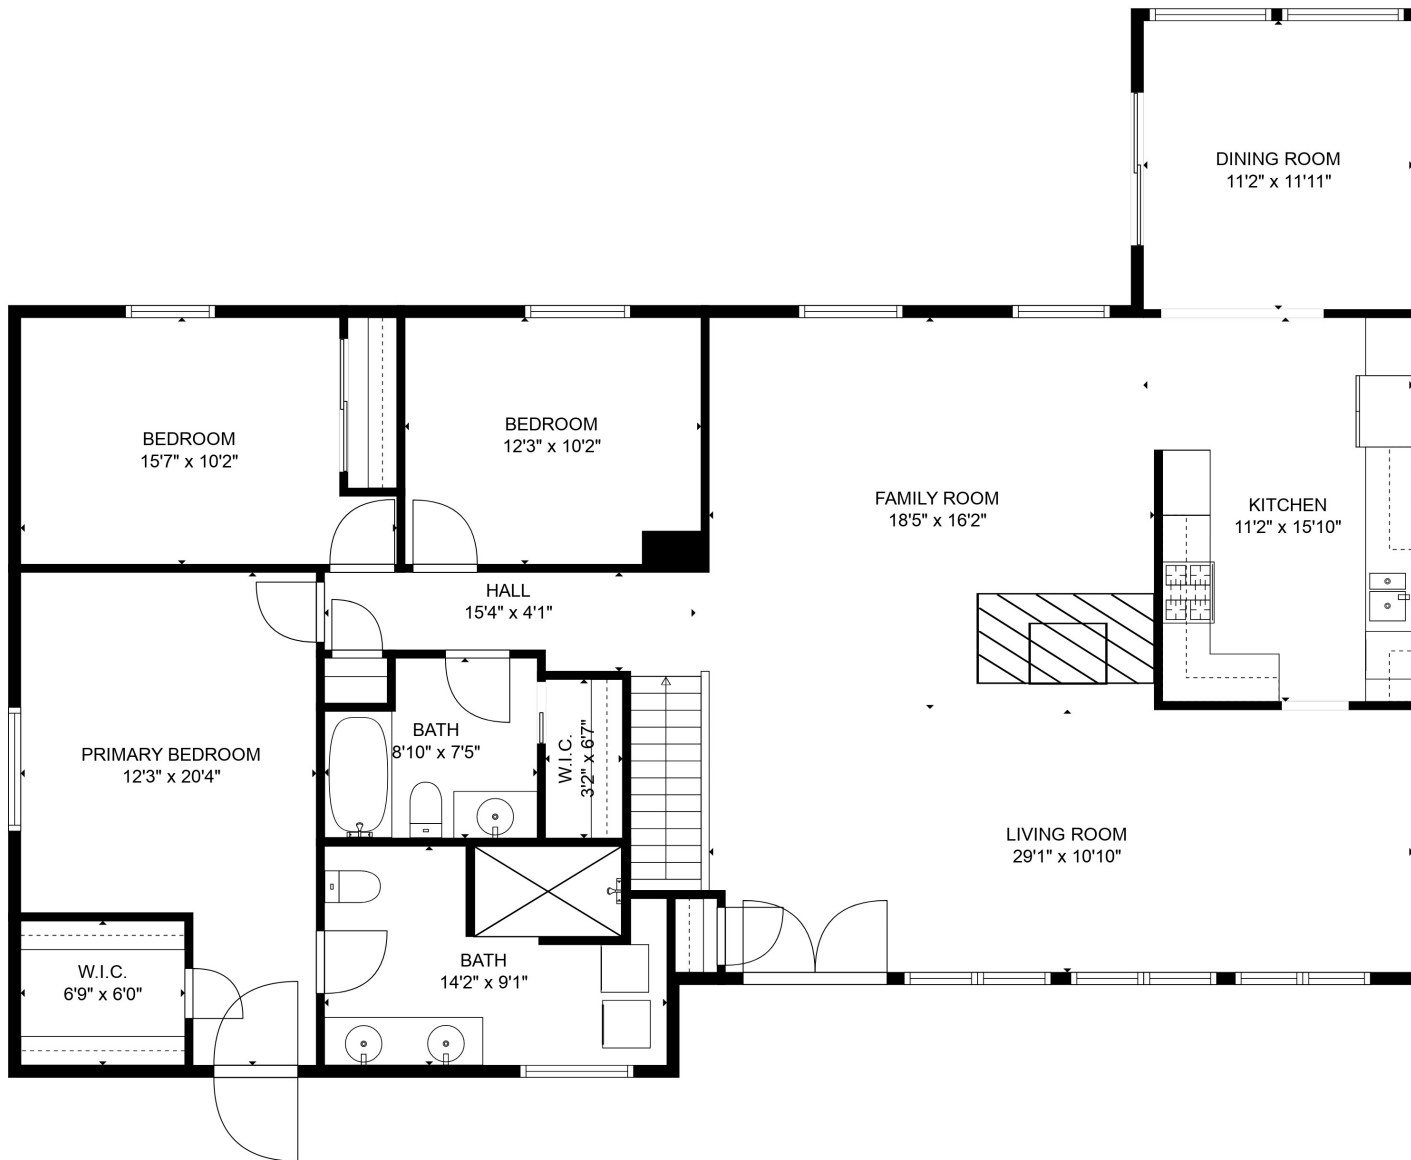

FLOOR 1

FLOOR 2

TOTAL: 2414 sq. ft
 BELOW GROUND: 616 sq. ft, FLOOR 2: 1798 sq. ft
 EXCLUDED AREAS: GARAGE: 704 sq. ft, STORAGE: 327 sq. ft

SIZES AND DIMENSIONS ARE APPROXIMATE, ACTUAL MAY VARY.

TOTAL: 2414 sq. ft
BELOW GROUND: 616 sq. ft, FLOOR 2: 1798 sq. ft
EXCLUDED AREAS: GARAGE: 704 sq. ft, STORAGE: 327 sq. ft
SIZES AND DIMENSIONS ARE APPROXIMATE, ACTUAL MAY VARY.

TOTAL: 2414 sq. ft
BELOW GROUND: 616 sq. ft, FLOOR 2: 1798 sq. ft
EXCLUDED AREAS: GARAGE: 704 sq. ft, STORAGE: 327 sq. ft

SIZES AND DIMENSIONS ARE APPROXIMATE, ACTUAL MAY VARY.