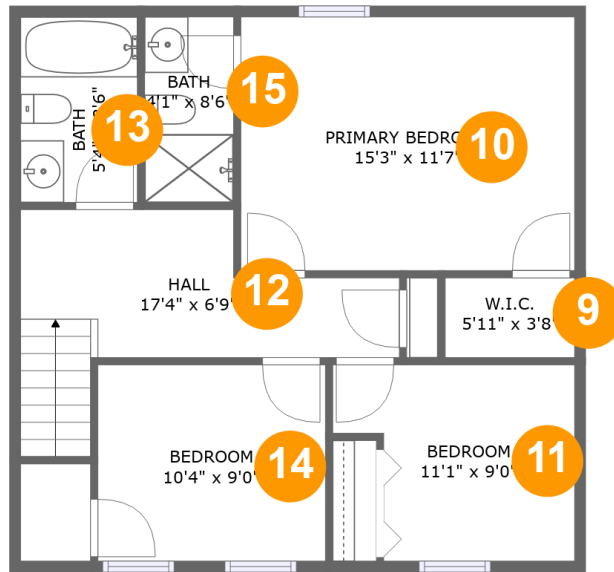

5100 Berryridge Terrace, Chesterfield, VA, US

Property Summary

0 garages **3** bedrooms **2** bathrooms **1** half baths

2 floors

1,322 Gross Living Area sqft

1,572 total sqft

5100 Berryridge Terrace, Chesterfield, VA, US**Room Dimensions****Floor 1****Total sqft: 891****Living area: 641**

#	Room name	Dimensions	Area (sqft)	Counted as Living Area
1	Kitchen	9'7" x 11'3"	106 sq. ft	Yes
2	Deck	11'10" x 9'5"	136 sq. ft	No
3	Dining Room	9'5" x 13'2"	115 sq. ft	Yes
4	Porch	21'5" x 5'0"	102 sq. ft	No
5	Foyer	3'11" x 14'6"	104 sq. ft	Yes
6	Living Room	17'5" x 11'5"	209 sq. ft	Yes
7	Wc	5'8" x 2'7"	15 sq. ft	Yes
8	Laundry	5'8" x 5'1"	29 sq. ft	Yes

5100 Berryridge Terrace, Chesterfield, VA, US

Room Dimensions

Floor 2

Total sqft: 681

Living area: 681

#	Room name	Dimensions	Area (sqft)	Counted as Living Area
9	W.i.c.	5'11" x 3'8"	22 sq. ft	Yes
10	Primary Bedroom	15'3" x 11'7"	177 sq. ft	Yes
11	Bedroom	11'1" x 9'0"	86 sq. ft	Yes
12	Hall	17'4" x 6'9"	108 sq. ft	Yes
13	Bath	5'4" x 8'6"	45 sq. ft	Yes
14	Bedroom	10'4" x 9'0"	93 sq. ft	Yes
15	Bath	4'1" x 8'6"	34 sq. ft	Yes

7 Floor 1 - Wc

Dimensions: 5'8" x 2'7"
Area: 15 sq. ft
Counted as Living Area:
Yes

Heated: Yes
Finished: Yes
Enclosed: Yes
Contiguous:
Yes
Permitted: Yes
Wet Space: Yes
Addition: No
Conversion: No

8 Floor 1 - Laundry