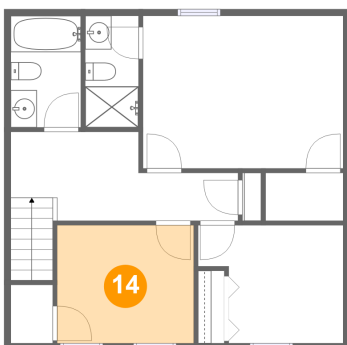

Dimensions: 11'1" x 9'0"
Area: 86 sq. ft
Counted as Living Area:
Yes

Heated: Yes
Finished: Yes
Enclosed: Yes
Contiguous:
Yes
Permitted: Yes
Wet Space: No
Addition: No
Conversion: No

5100 Berryridge Terrace, Chesterfield, VA, US

12 Floor 2 - Hall

Dimensions: 17'4" x 6'9"
Area: 108 sq. ft
Counted as Living Area:
Yes

Heated: Yes
Finished: Yes
Enclosed: Yes
Contiguous:
Yes
Permitted: Yes
Wet Space: No
Addition: No
Conversion: No

13 Floor 2 - Bath

Dimensions: 10'4" x 9'0"
Area: 93 sq. ft
Counted as Living Area:
Yes

Heated: Yes
Finished: Yes
Enclosed: Yes
Contiguous:
Yes
Permitted: Yes
Wet Space: No
Addition: No
Conversion: No

5100 Berryridge Terrace, Chesterfield, VA, US