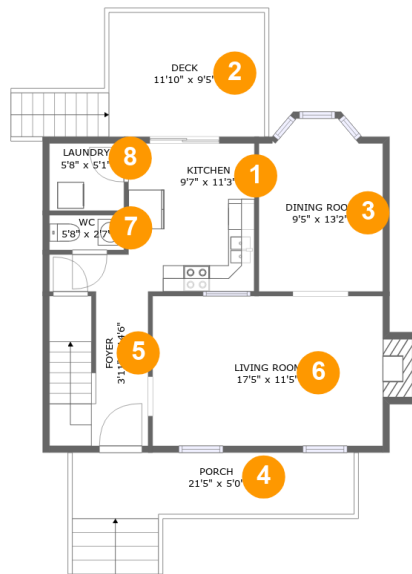

5100 Berryridge Terrace, Chesterfield, VA, US

Property Summary

0 garages **3** bedrooms **2** bathrooms **1** half baths

2 floors

1,322 Gross Living Area sqft

1,572 total sqft

5100 Berryridge Terrace, Chesterfield, VA, US**Room Dimensions****Floor 1****Total sqft: 891****Living area: 641**

#	Room name	Dimensions	Area (sqft)	Counted as Living Area
1	Kitchen	9'7" x 11'3"	106 sq. ft	Yes
2	Deck	11'10" x 9'5"	136 sq. ft	No
3	Dining Room	9'5" x 13'2"	115 sq. ft	Yes
4	Porch	21'5" x 5'0"	102 sq. ft	No
5	Foyer	3'11" x 14'6"	104 sq. ft	Yes
6	Living Room	17'5" x 11'5"	209 sq. ft	Yes
7	Wc	5'8" x 2'7"	15 sq. ft	Yes
8	Laundry	5'8" x 5'1"	29 sq. ft	Yes

5100 Berryridge Terrace, Chesterfield, VA, US

1 Floor 1 - Kitchen

Dimensions: 9'7" x 11'3"
Area: 106 sq. ft
Counted as Living Area:
Yes

Heated: Yes
Finished: Yes
Enclosed: Yes
Contiguous:
Yes
Permitted: Yes
Wet Space: No
Addition: No
Conversion: No

3 Floor 1 - Dining Room

Dimensions: 9'5" x 13'2"
Area: 115 sq. ft
Counted as Living Area:
Yes

Heated: Yes
Finished: Yes
Enclosed: Yes
Contiguous:
Yes
Permitted: Yes
Wet Space: No
Addition: No
Conversion: No