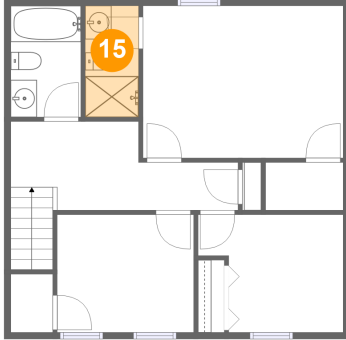

5100 Berryridge Terrace, Chesterfield, VA, US

15 Floor 2 - Bath

Dimensions: 4'1" x 8'6"
Area: 34 sq. ft
Counted as Living Area:
Yes

Heated: Yes
Finished: Yes
Enclosed: Yes
Contiguous:
Yes
Permitted: Yes
Wet Space: Yes
Addition: No
Conversion: No