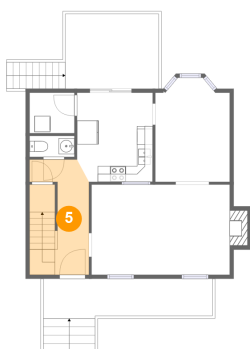

2 Floor 1 - Deck

Dimensions: 11'10" x 9'5"
Area: 136 sq. ft
Counted as Living Area: No

Heated: No
Finished: Yes
Enclosed: No
Contiguous: Yes
Permitted: Yes
Wet Space: No
Addition: No
Conversion: No

5100 Berryridge Terrace, Chesterfield, VA, US

3 Floor 1 - Dining Room

Dimensions: 9'5" x 13'2"
Area: 115 sq. ft
Counted as Living Area:
Yes

Heated: Yes
Finished: Yes
Enclosed: Yes
Contiguous:
Yes
Permitted: Yes
Wet Space: No
Addition: No
Conversion: No

4 Floor 1 - Porch

Dimensions: 21'5" x 5'0"
Area: 102 sq. ft
Counted as Living Area: No

Heated: No
Finished: Yes
Enclosed: No
Contiguous: Yes
Permitted: Yes
Wet Space: No
Addition: No
Conversion: No

5 Floor 1 - Foyer

Dimensions: 3'11" x 14'6"
Area: 104 sq. ft
Counted as Living Area:
Yes

Heated: Yes
Finished: Yes
Enclosed: Yes
Contiguous:
Yes
Permitted: Yes
Wet Space: No
Addition: No
Conversion: No

5100 Berryridge Terrace, Chesterfield, VA, US