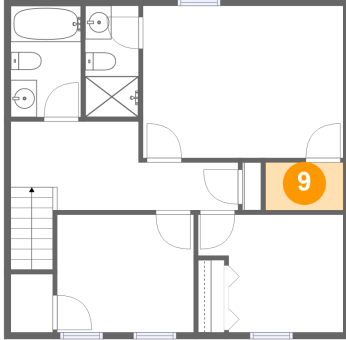

5100 Berryridge Terrace, Chesterfield, VA, US

9 Floor 2 - W.i.c.

Dimensions: 5'11" x 3'8"
Area: 22 sq. ft
Counted as Living Area:
Yes

Heated: Yes
Finished: Yes
Enclosed: Yes
Contiguous:
Yes
Permitted: Yes
Wet Space: No
Addition: No
Conversion: No