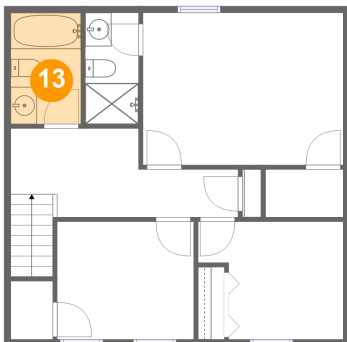

13 Floor 2 - Bath

Dimensions: 5'4" x 8'6"
Area: 45 sq. ft
Counted as Living Area:
Yes

Heated: Yes
Finished: Yes
Enclosed: Yes
Contiguous:
Yes
Permitted: Yes
Wet Space: Yes
Addition: No
Conversion: No