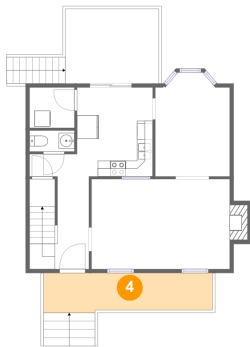

5100 Berryridge Terrace, Chesterfield, VA, US

1 Floor 1 - Kitchen

Dimensions: 9'7" x 11'3"
Area: 106 sq. ft
Counted as Living Area:
Yes

Heated: Yes
Finished: Yes
Enclosed: Yes
Contiguous:
Yes
Permitted: Yes
Wet Space: No
Addition: No
Conversion: No

2 Floor 1 - Deck

Dimensions: 11'10" x 9'5"
Area: 136 sq. ft
Counted as Living Area: No

Heated: No
Finished: Yes
Enclosed: No
Contiguous: Yes
Permitted: Yes
Wet Space: No
Addition: No
Conversion: No

5100 Berryridge Terrace, Chesterfield, VA, US

3 Floor 1 - Dining Room

Dimensions: 9'5" x 13'2"
Area: 115 sq. ft
Counted as Living Area:
Yes

Heated: Yes
Finished: Yes
Enclosed: Yes
Contiguous:
Yes
Permitted: Yes
Wet Space: No
Addition: No
Conversion: No

4 Floor 1 - Porch

Dimensions: 21'5" x 5'0"
Area: 102 sq. ft
Counted as Living Area: No

Heated: No
Finished: Yes
Enclosed: No
Contiguous: Yes
Permitted: Yes
Wet Space: No
Addition: No
Conversion: No

5 Floor 1 - Foyer