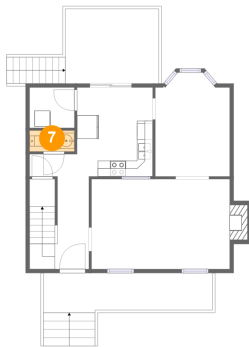

4 Floor 1 - Porch

Dimensions: 21'5" x 5'0"
Area: 102 sq. ft
Counted as Living Area: No

Heated: No
Finished: Yes
Enclosed: No
Contiguous: Yes
Permitted: Yes
Wet Space: No
Addition: No
Conversion: No

5 Floor 1 - Foyer

Dimensions: 3'11" x 14'6"
Area: 104 sq. ft
Counted as Living Area:
Yes

Heated: Yes
Finished: Yes
Enclosed: Yes
Contiguous:
Yes
Permitted: Yes
Wet Space: No
Addition: No
Conversion: No

5100 Berryridge Terrace, Chesterfield, VA, US

6 Floor 1 - Living Room

Dimensions: 17'5" x 11'5"
Area: 209 sq. ft
Counted as Living Area:
Yes

Heated: Yes
Finished: Yes
Enclosed: Yes
Contiguous:
Yes
Permitted: Yes
Wet Space: No
Addition: No
Conversion: No

7 Floor 1 - Wc

Dimensions: 5'8" x 2'7"
Area: 15 sq. ft
Counted as Living Area:
Yes

Heated: Yes
Finished: Yes
Enclosed: Yes
Contiguous:
Yes
Permitted: Yes
Wet Space: Yes
Addition: No
Conversion: No

8 Floor 1 - Laundry