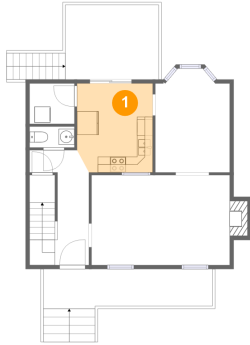

#	Room name	Dimensions	Area (sqft)	Counted as Living Area
1	Kitchen	9'7" x 11'3"	106 sq. ft	Yes
2	Deck	11'10" x 9'5"	136 sq. ft	No
3	Dining Room	9'5" x 13'2"	115 sq. ft	Yes
4	Porch	21'5" x 5'0"	102 sq. ft	No
5	Foyer	3'11" x 14'6"	104 sq. ft	Yes
6	Living Room	17'5" x 11'5"	209 sq. ft	Yes
7	Wc	5'8" x 2'7"	15 sq. ft	Yes
8	Laundry	5'8" x 5'1"	29 sq. ft	Yes

5100 Berryridge Terrace, Chesterfield, VA, US

Room Dimensions

Floor 2

Total sqft: 681

Living area: 681

#	Room name	Dimensions	Area (sqft)	Counted as Living Area
9	W.i.c.	5'11" x 3'8"	22 sq. ft	Yes
10	Primary Bedroom	15'3" x 11'7"	177 sq. ft	Yes
11	Bedroom	11'1" x 9'0"	86 sq. ft	Yes
12	Hall	17'4" x 6'9"	108 sq. ft	Yes
13	Bath	5'4" x 8'6"	45 sq. ft	Yes
14	Bedroom	10'4" x 9'0"	93 sq. ft	Yes
15	Bath	4'1" x 8'6"	34 sq. ft	Yes

5100 Berryridge Terrace, Chesterfield, VA, US

1 Floor 1 - Kitchen

Dimensions: 9'7" x 11'3"
Area: 106 sq. ft
Counted as Living Area:
Yes

Heated: Yes
Finished: Yes
Enclosed: Yes
Contiguous:
Yes
Permitted: Yes
Wet Space: No
Addition: No
Conversion: No

2 Floor 1 - Deck

Dimensions: 11'10" x 9'5"
Area: 136 sq. ft
Counted as Living Area: No

Heated: No
Finished: Yes
Enclosed: No
Contiguous: Yes
Permitted: Yes
Wet Space: No
Addition: No
Conversion: No

5100 Berryridge Terrace, Chesterfield, VA, US