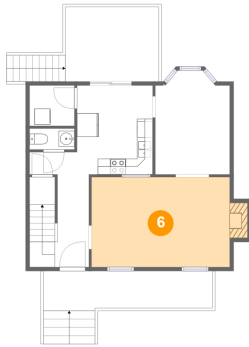

5100 Berryridge Terrace, Chesterfield, VA, US

6 Floor 1 - Living Room

Dimensions: 17'5" x 11'5"
Area: 209 sq. ft
Counted as Living Area:
Yes

Heated: Yes
Finished: Yes
Enclosed: Yes
Contiguous:
Yes
Permitted: Yes
Wet Space: No
Addition: No
Conversion: No