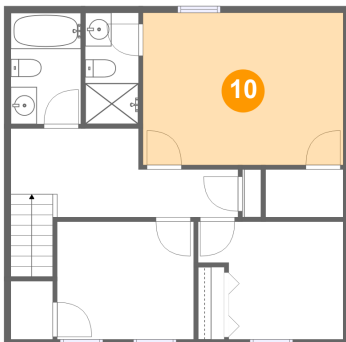

Dimensions: 5'8" x 5'1"
Area: 29 sq. ft
Counted as Living Area:
Yes

Heated: Yes
Finished: Yes
Enclosed: Yes
Contiguous:
Yes
Permitted: Yes
Wet Space: No
Addition: No
Conversion: No

5100 Berryridge Terrace, Chesterfield, VA, US

9 Floor 2 - W.i.c.

Dimensions: 5'11" x 3'8"
Area: 22 sq. ft
Counted as Living Area:
Yes

Heated: Yes
Finished: Yes
Enclosed: Yes
Contiguous:
Yes
Permitted: Yes
Wet Space: No
Addition: No
Conversion: No

10 Floor 2 - Primary Bedroom