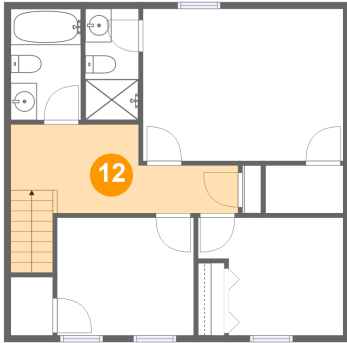

5100 Berryridge Terrace, Chesterfield, VA, US

12 Floor 2 - Hall

Dimensions: 17'4" x 6'9"
Area: 108 sq. ft
Counted as Living Area:
Yes

Heated: Yes
Finished: Yes
Enclosed: Yes
Contiguous:
Yes
Permitted: Yes
Wet Space: No
Addition: No
Conversion: No