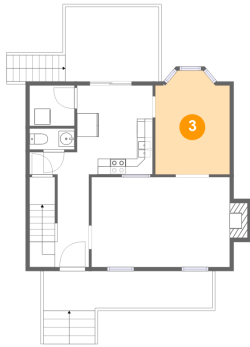

5100 Berryridge Terrace, Chesterfield, VA, US

1 Floor 1 - Kitchen

Dimensions: 9'7" x 11'3"
Area: 106 sq. ft
Counted as Living Area:
Yes

Heated: Yes
Finished: Yes
Enclosed: Yes
Contiguous:
Yes
Permitted: Yes
Wet Space: No
Addition: No
Conversion: No

2 Floor 1 - Deck

Dimensions: 11'10" x 9'5"
Area: 136 sq. ft
Counted as Living Area: No

Heated: No
Finished: Yes
Enclosed: No
Contiguous: Yes
Permitted: Yes
Wet Space: No
Addition: No
Conversion: No

5100 Berryridge Terrace, Chesterfield, VA, US

3 Floor 1 - Dining Room

Dimensions: 9'5" x 13'2"
Area: 115 sq. ft
Counted as Living Area:
Yes

Heated: Yes
Finished: Yes
Enclosed: Yes
Contiguous:
Yes
Permitted: Yes
Wet Space: No
Addition: No
Conversion: No

4 Floor 1 - Porch

Dimensions: 21'5" x 5'0"
Area: 102 sq. ft
Counted as Living Area: No

Heated: No
Finished: Yes
Enclosed: No
Contiguous: Yes
Permitted: Yes
Wet Space: No
Addition: No
Conversion: No

5 Floor 1 - Foyer