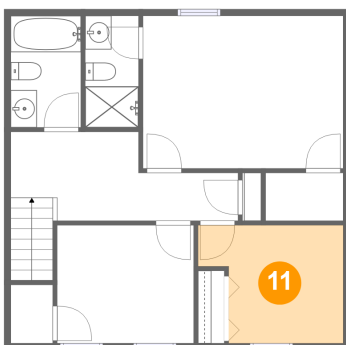

Dimensions: 5'8" x 5'1"
Area: 29 sq. ft
Counted as Living Area:
Yes

Heated: Yes
Finished: Yes
Enclosed: Yes
Contiguous:
Yes
Permitted: Yes
Wet Space: No
Addition: No
Conversion: No

5100 Berryridge Terrace, Chesterfield, VA, US

9 Floor 2 - W.i.c.

Dimensions: 5'11" x 3'8"
Area: 22 sq. ft
Counted as Living Area:
Yes

Heated: Yes
Finished: Yes
Enclosed: Yes
Contiguous:
Yes
Permitted: Yes
Wet Space: No
Addition: No
Conversion: No

10 Floor 2 - Primary Bedroom

Dimensions: 15'3" x 11'7"
Area: 177 sq. ft
Counted as Living Area:
Yes

Heated: Yes
Finished: Yes
Enclosed: Yes
Contiguous:
Yes
Permitted: Yes
Wet Space: No
Addition: No
Conversion: No

11 Floor 2 - Bedroom

Dimensions: 11'1" x 9'0"
Area: 86 sq. ft
Counted as Living Area:
Yes

Heated: Yes
Finished: Yes
Enclosed: Yes
Contiguous:
Yes
Permitted: Yes
Wet Space: No
Addition: No
Conversion: No

5100 Berryridge Terrace, Chesterfield, VA, US