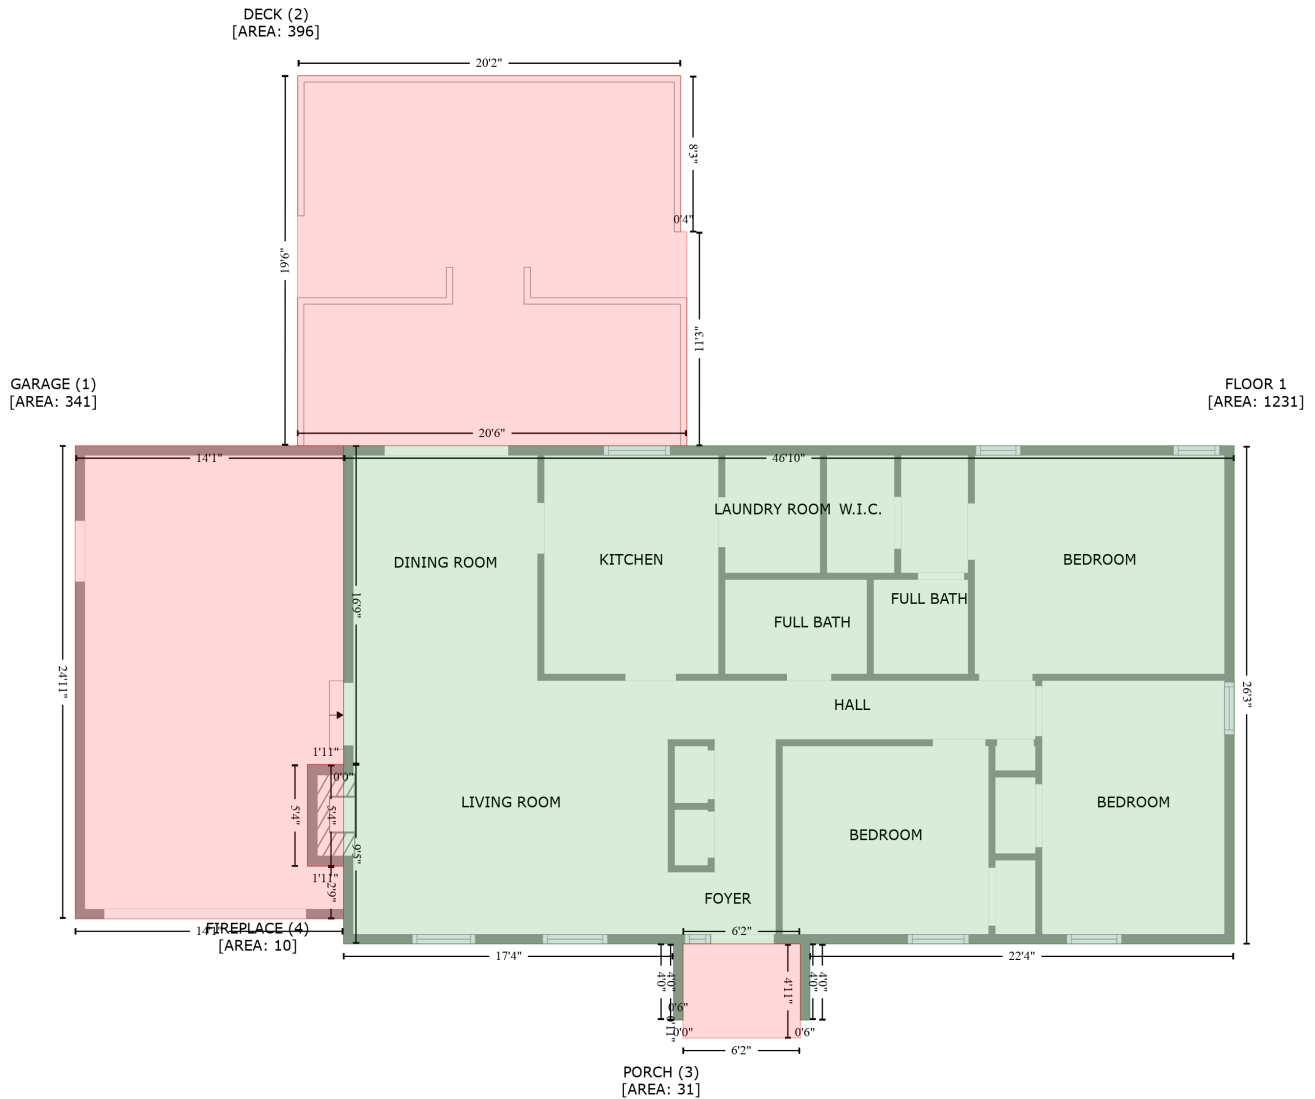

525 Ashebrook Drive, North Raleigh, Raleigh, Wake County, North Carolina, United States, 27609

Gross Living Area: 1231 sq. ft

Space	Area (sq. ft)	Calculation <small>Coordinate Polygon Area Algorithm using inches</small>
FLOOR 1 (Living area)	1231	$-((734.9 + 734.9) * (248.2 - 562.7) + (734.9 + 467.2) * (562.7 - 562.7) + (467.2 + 467.2) * (562.7 - 610.7) + (467.2 + 461.2) * (610.7 - 610.7) + (461.2 + 461.2) * (610.7 - 562.7) + (461.2 + 387.1) * (562.7 - 562.7) + (387.1 + 387.1) * (562.7 - 610.7) + (387.1 + 381.1) * (610.7 - 610.7) + (381.1 + 381.1) * (610.7 - 562.7) + (381.1 + 172.9) * (562.7 - 562.7) + (172.9 + 172.9) * (562.7 - 449.4) + (172.9 + 173) * (449.4 - 449.4) + (173 + 173) * (449.4 - 248.2) + (173 + 734.9) * (248.2 - 248.2)) * 0.5 * 0.00694$
GARAGE (Non-living area)	341	$-((173 + 173) * (248.2 - 449.4) + (173 + 150.1) * (449.4 - 449.4) + (150.1 + 150.1) * (449.4 - 513.6) + (150.1 + 172.9) * (513.6 - 513.6) + (172.9 + 172.9) * (513.6 - 546.9) + (172.9 + 3.6) * (546.9 - 546.9) + (3.6 + 3.6) * (546.9 - 248.2) + (3.6 + 173) * (248.2 - 248.2)) * 0.5 * 0.00694$
DECK	396	$-((385.6 + 385.6) * (14.6 - 113.2) + (385.6 + 389.6) * (113.2 - 113.2) + (389.6 + 389.6) * (113.2 -$