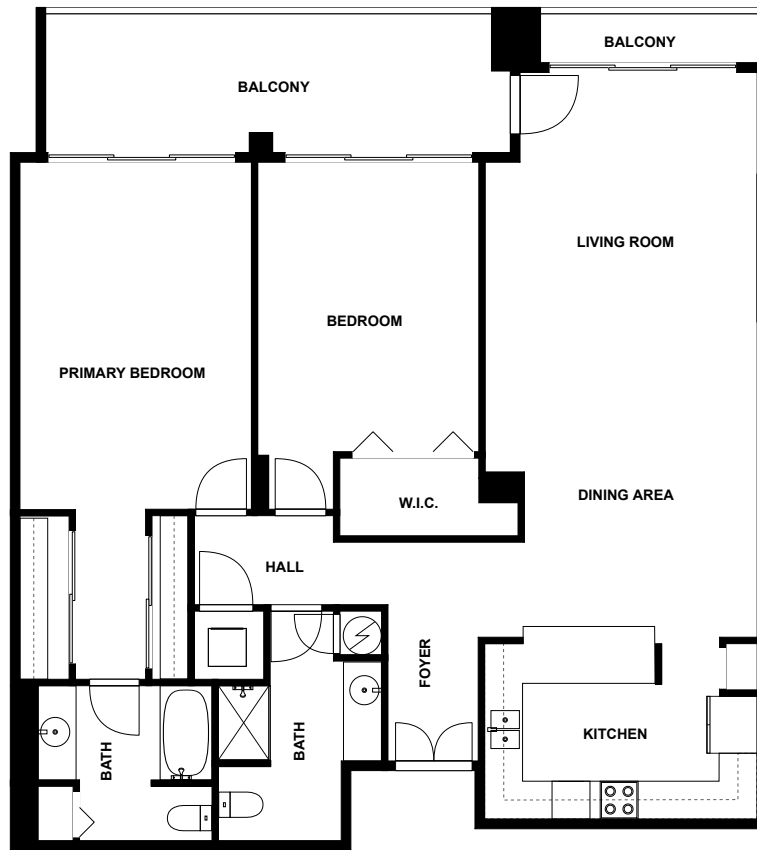

Home report

Bellevue Boulevard 4 705
Belleair

Highlights

1 Kitchen

1 Living room

2 Bedroom

2 Bath

16 Doors

Wildflower Cafe, 0.8 mi

Morton Plant Hospital Heliport, 0.9 mi

Floor plan

fvm

SIZES AND DIMENSIONS ARE APPROXIMATE, ACTUAL MAY VARY.

Appendix 1: Data sheet

Bath - 2	LivingRoom - 1	Kitchen - 1
Hall - 1	Closet - 1	Closet - WalkIn - 1
Bedroom - 2	Bedroom - Master - 1	Entry - 1
Entry - Foyer - 1	Dining - 1	Dining - Open - 1
Outdoor - 2	Outdoor - Balcony - 2	