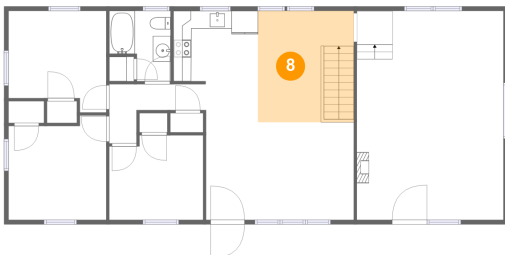

5 Floor 2 - Bedroom

Dimensions: 10'7" x 9'6"
Area: 96 sq. ft
Counted as Living Area:
Yes

Heated: Yes
Finished: Yes
Enclosed: Yes
Contiguous:
Yes
Permitted: Yes
Wet Space: No
Addition: No
Conversion: No

3801 Fleming Avenue Northeast, Preston Park, Roanoke, Roanoke, Virginia, United States,

6 Floor 2 - Bath

Dimensions: 6'11" x 7'11"
Area: 45 sq. ft
Counted as Living Area:
Yes

Heated: Yes
Finished: Yes
Enclosed: Yes
Contiguous:
Yes
Permitted: Yes
Wet Space: Yes
Addition: No
Conversion: No

7 Floor 2 - Kitchen

Dimensions: 9'6" x 12'6"
Area: 102 sq. ft
Counted as Living Area:
Yes

Heated: Yes
Finished: Yes
Enclosed: Yes
Contiguous:
Yes
Permitted: Yes
Wet Space: No
Addition: No
Conversion: No

8 Floor 2 - Dining Area