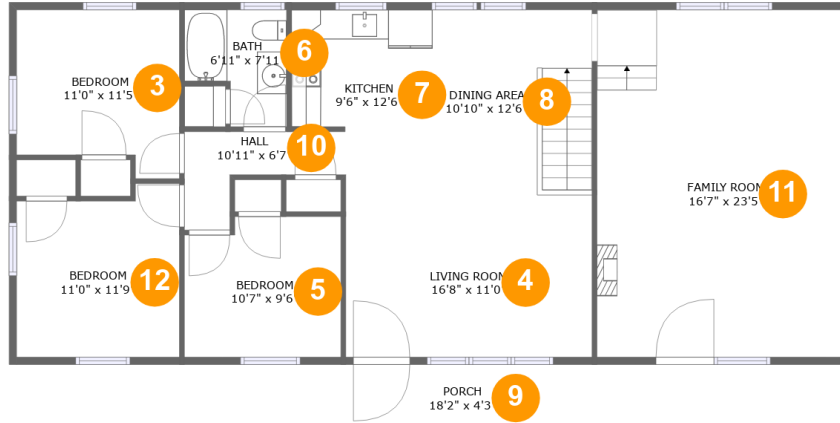

 **2,448** total sqft

**3801 Fleming Avenue Northeast, Preston Park,
Roanoke, Roanoke, Virginia, United States,**

Room Dimensions

Floor 1

Total sqft: 978

Living area: 307

#	Room name	Dimensions	Area (sqft)	Counted as Living Area
1	Utility	23'5" x 11'10"	277 sq. ft	Yes
2	Recreation Room	39'0" x 23'5"	622 sq. ft	No

3801 Fleming Avenue Northeast, Preston Park, Roanoke, Roanoke, Virginia, United States,

Room Dimensions

Floor 2

Total sqft: 1470

Living area: 1392

#	Room name	Dimensions	Area (sqft)	Counted as Living Area
3	Bedroom	11'0" x 11'5"	113 sq. ft	Yes
4	Living Room	16'8" x 11'0"	183 sq. ft	Yes
5	Bedroom	10'7" x 9'6"	96 sq. ft	Yes
6	Bath	6'11" x 7'11"	45 sq. ft	Yes
7	Kitchen	9'6" x 12'6"	102 sq. ft	Yes
8	Dining Area	10'10" x 12'6"	136 sq. ft	Yes
9	Porch	18'2" x 4'3"	78 sq. ft	No
10	Hall	10'11" x 6'7"	43 sq. ft	Yes
11	Family Room	16'7" x 23'5"	389 sq. ft	Yes
12	Bedroom	11'0" x 11'9"	120 sq. ft	Yes

5 Floor 2 - Bedroom

Dimensions: 10'7" x 9'6"
Area: 96 sq. ft
Counted as Living Area:
Yes

Heated: Yes
Finished: Yes
Enclosed: Yes
Contiguous:
Yes
Permitted: Yes
Wet Space: No
Addition: No
Conversion: No

3801 Fleming Avenue Northeast, Preston Park, Roanoke, Roanoke, Virginia, United States,

12 Floor 2 - Bedroom

Dimensions: 11'0" x 11'9"

Area: 120 sq. ft

Counted as Living Area:
Yes

Heated: Yes

Finished: Yes

Enclosed: Yes

Contiguous:
Yes