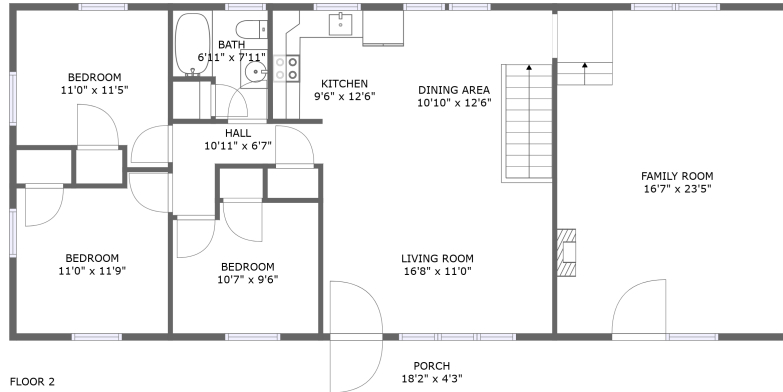

3801 Fleming Avenue Northeast, Preston Park, Roanoke, Roanoke, Virginia, United States,

Property Summary

0 garages

3 bedrooms

1 bathrooms

0 half baths

2 floors

1,699 Gross Living Area sqft

2,448 total sqft