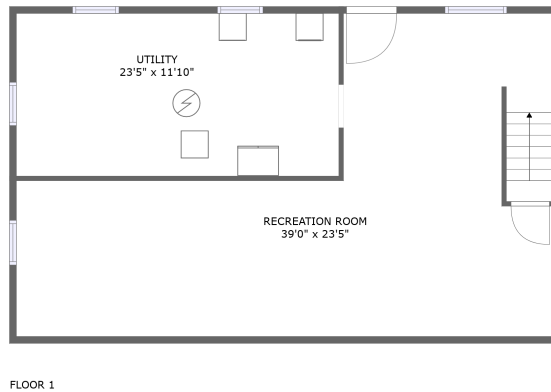

3801 Fleming Avenue Northeast, Preston Park, Roanoke, Roanoke, Virginia, United States,

Property Summary

0 garages

3 bedrooms

1 bathrooms

0 half baths

2 floors

1,699 Gross Living Area sqft

2,448 total sqft