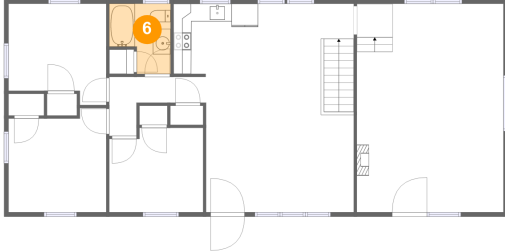

3801 Fleming Avenue Northeast, Preston Park, Roanoke, Roanoke, Virginia, United States,

6 Floor 2 - Bath

Dimensions: 6'11" x 7'11"
Area: 45 sq. ft
Counted as Living Area:
Yes

Heated: Yes
Finished: Yes
Enclosed: Yes
Contiguous:
Yes
Permitted: Yes
Wet Space: Yes
Addition: No
Conversion: No