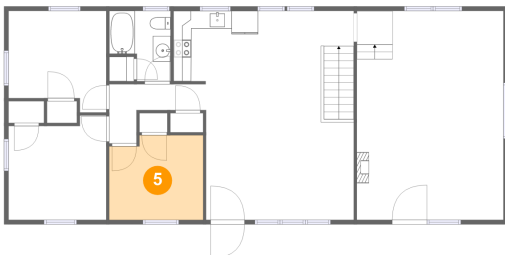

3801 Fleming Avenue Northeast, Preston Park, Roanoke, Roanoke, Virginia, United States,

3 Floor 2 - Bedroom

Dimensions: 11'0" x 11'5"
Area: 113 sq. ft
Counted as Living Area:
Yes

Heated: Yes
Finished: Yes
Enclosed: Yes
Contiguous:
Yes
Permitted: Yes
Wet Space: No
Addition: No
Conversion: No

5 Floor 2 - Bedroom

Dimensions: 10'7" x 9'6"
Area: 96 sq. ft
Counted as Living Area:
Yes

Heated: Yes
Finished: Yes
Enclosed: Yes
Contiguous:
Yes
Permitted: Yes
Wet Space: No
Addition: No
Conversion: No

3801 Fleming Avenue Northeast, Preston Park, Roanoke, Roanoke, Virginia, United States,