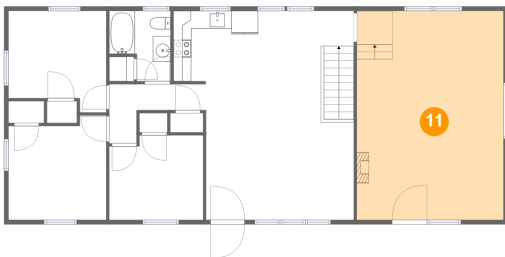

9 Floor 2 - Porch

Dimensions: 18'2" x 4'3"
Area: 78 sq. ft
Counted as Living Area: No

Heated: No
Finished: Yes
Enclosed: No
Contiguous: Yes
Permitted: Yes
Wet Space: No
Addition: No
Conversion: No

10 Floor 2 - Hall

Dimensions: 10'11" x 6'7"
Area: 43 sq. ft
Counted as Living Area:
Yes

Heated: Yes
Finished: Yes
Enclosed: Yes
Contiguous:
Yes
Permitted: Yes
Wet Space: No
Addition: No
Conversion: No

11 Floor 2 - Family Room