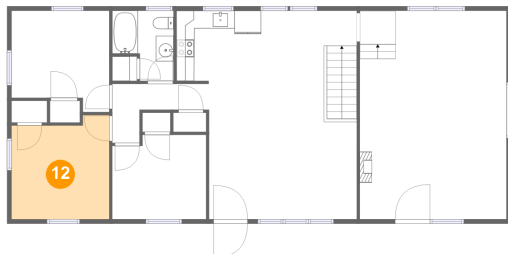

3801 Fleming Avenue Northeast, Preston Park, Roanoke, Roanoke, Virginia, United States,

12 Floor 2 - Bedroom

Dimensions: 11'0" x 11'9"

Area: 120 sq. ft

Counted as Living Area:
Yes

Heated: Yes

Finished: Yes

Enclosed: Yes

Contiguous:
Yes

Permitted: Yes

Wet Space: No

Addition: No

Conversion: No