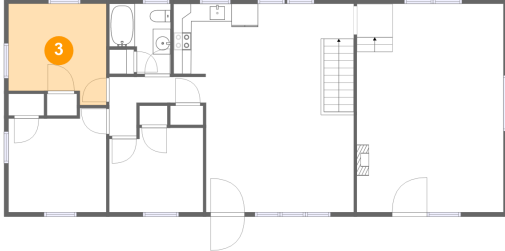

2 Floor 1 - Recreation Room

Dimensions: 39'0" x 23'5"
Area: 622 sq. ft
Counted as Living Area: No

Heated: Yes
Finished: Yes
Enclosed: Yes
Contiguous: Yes
Permitted: Yes
Wet Space: No
Addition: No
Conversion: No

3801 Fleming Avenue Northeast, Preston Park, Roanoke, Roanoke, Virginia, United States,

3 Floor 2 - Bedroom

Dimensions: 11'0" x 11'5"
Area: 113 sq. ft
Counted as Living Area:
Yes

Heated: Yes
Finished: Yes
Enclosed: Yes
Contiguous:
Yes
Permitted: Yes
Wet Space: No
Addition: No
Conversion: No