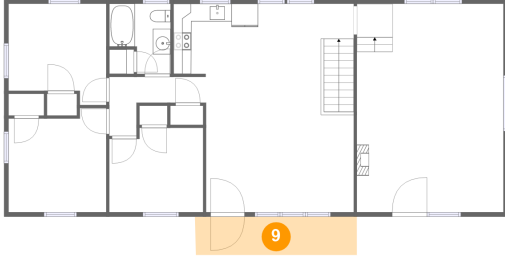

3801 Fleming Avenue Northeast, Preston Park, Roanoke, Roanoke, Virginia, United States,

9 Floor 2 - Porch

Dimensions: 18'2" x 4'3"
Area: 78 sq. ft
Counted as Living Area: No

Heated: No
Finished: Yes
Enclosed: No
Contiguous: Yes
Permitted: Yes
Wet Space: No
Addition: No
Conversion: No