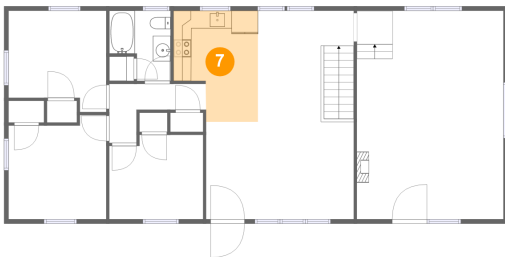

7 Floor 2 - Kitchen

Dimensions: 9'6" x 12'6"
Area: 102 sq. ft
Counted as Living Area:
Yes

Heated: Yes
Finished: Yes
Enclosed: Yes
Contiguous:
Yes
Permitted: Yes
Wet Space: No
Addition: No
Conversion: No