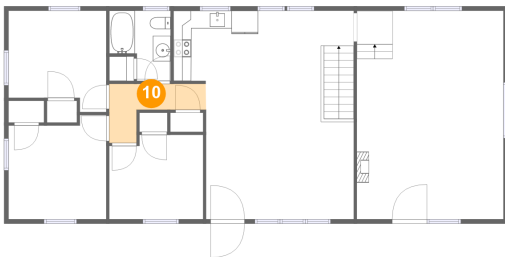

Dimensions: 10'10" x 12'6"
Area: 136 sq. ft
Counted as Living Area:
Yes

Heated: Yes
Finished: Yes
Enclosed: Yes
Contiguous:
Yes
Permitted: Yes
Wet Space: No
Addition: No
Conversion: No

3801 Fleming Avenue Northeast, Preston Park, Roanoke, Roanoke, Virginia, United States,

9 Floor 2 - Porch

Dimensions: 18'2" x 4'3"
Area: 78 sq. ft
Counted as Living Area: No

Heated: No
Finished: Yes
Enclosed: No
Contiguous: Yes
Permitted: Yes
Wet Space: No
Addition: No
Conversion: No

10 Floor 2 - Hall