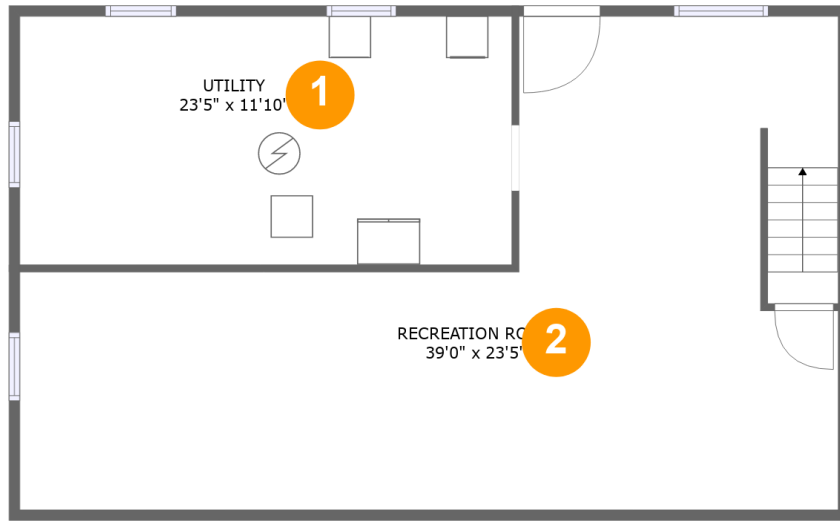

 **2,448** total sqft

**3801 Fleming Avenue Northeast, Preston Park,
Roanoke, Roanoke, Virginia, United States,**

Room Dimensions

Floor 1

Total sqft: 978

Living area: 307

#	Room name	Dimensions	Area (sqft)	Counted as Living Area
1	Utility	23'5" x 11'10"	277 sq. ft	Yes
2	Recreation Room	39'0" x 23'5"	622 sq. ft	No

3801 Fleming Avenue Northeast, Preston Park, Roanoke, Roanoke, Virginia, United States,

Room Dimensions

Floor 2

Total sqft: 1470

Living area: 1392

#	Room name	Dimensions	Area (sqft)	Counted as Living Area
3	Bedroom	11'0" x 11'5"	113 sq. ft	Yes
4	Living Room	16'8" x 11'0"	183 sq. ft	Yes
5	Bedroom	10'7" x 9'6"	96 sq. ft	Yes
6	Bath	6'11" x 7'11"	45 sq. ft	Yes
7	Kitchen	9'6" x 12'6"	102 sq. ft	Yes
8	Dining Area	10'10" x 12'6"	136 sq. ft	Yes
9	Porch	18'2" x 4'3"	78 sq. ft	No
10	Hall	10'11" x 6'7"	43 sq. ft	Yes
11	Family Room	16'7" x 23'5"	389 sq. ft	Yes
12	Bedroom	11'0" x 11'9"	120 sq. ft	Yes

5 Floor 2 - Bedroom

Dimensions: 10'7" x 9'6"
Area: 96 sq. ft
Counted as Living Area:
Yes

Heated: Yes
Finished: Yes
Enclosed: Yes
Contiguous:
Yes
Permitted: Yes
Wet Space: No
Addition: No
Conversion: No

3801 Fleming Avenue Northeast, Preston Park, Roanoke, Roanoke, Virginia, United States,

Dimensions: 10'10" x 12'6"
Area: 136 sq. ft
Counted as Living Area:
Yes

Heated: Yes
Finished: Yes
Enclosed: Yes
Contiguous:
Yes
Permitted: Yes
Wet Space: No
Addition: No
Conversion: No

3801 Fleming Avenue Northeast, Preston Park, Roanoke, Roanoke, Virginia, United States,