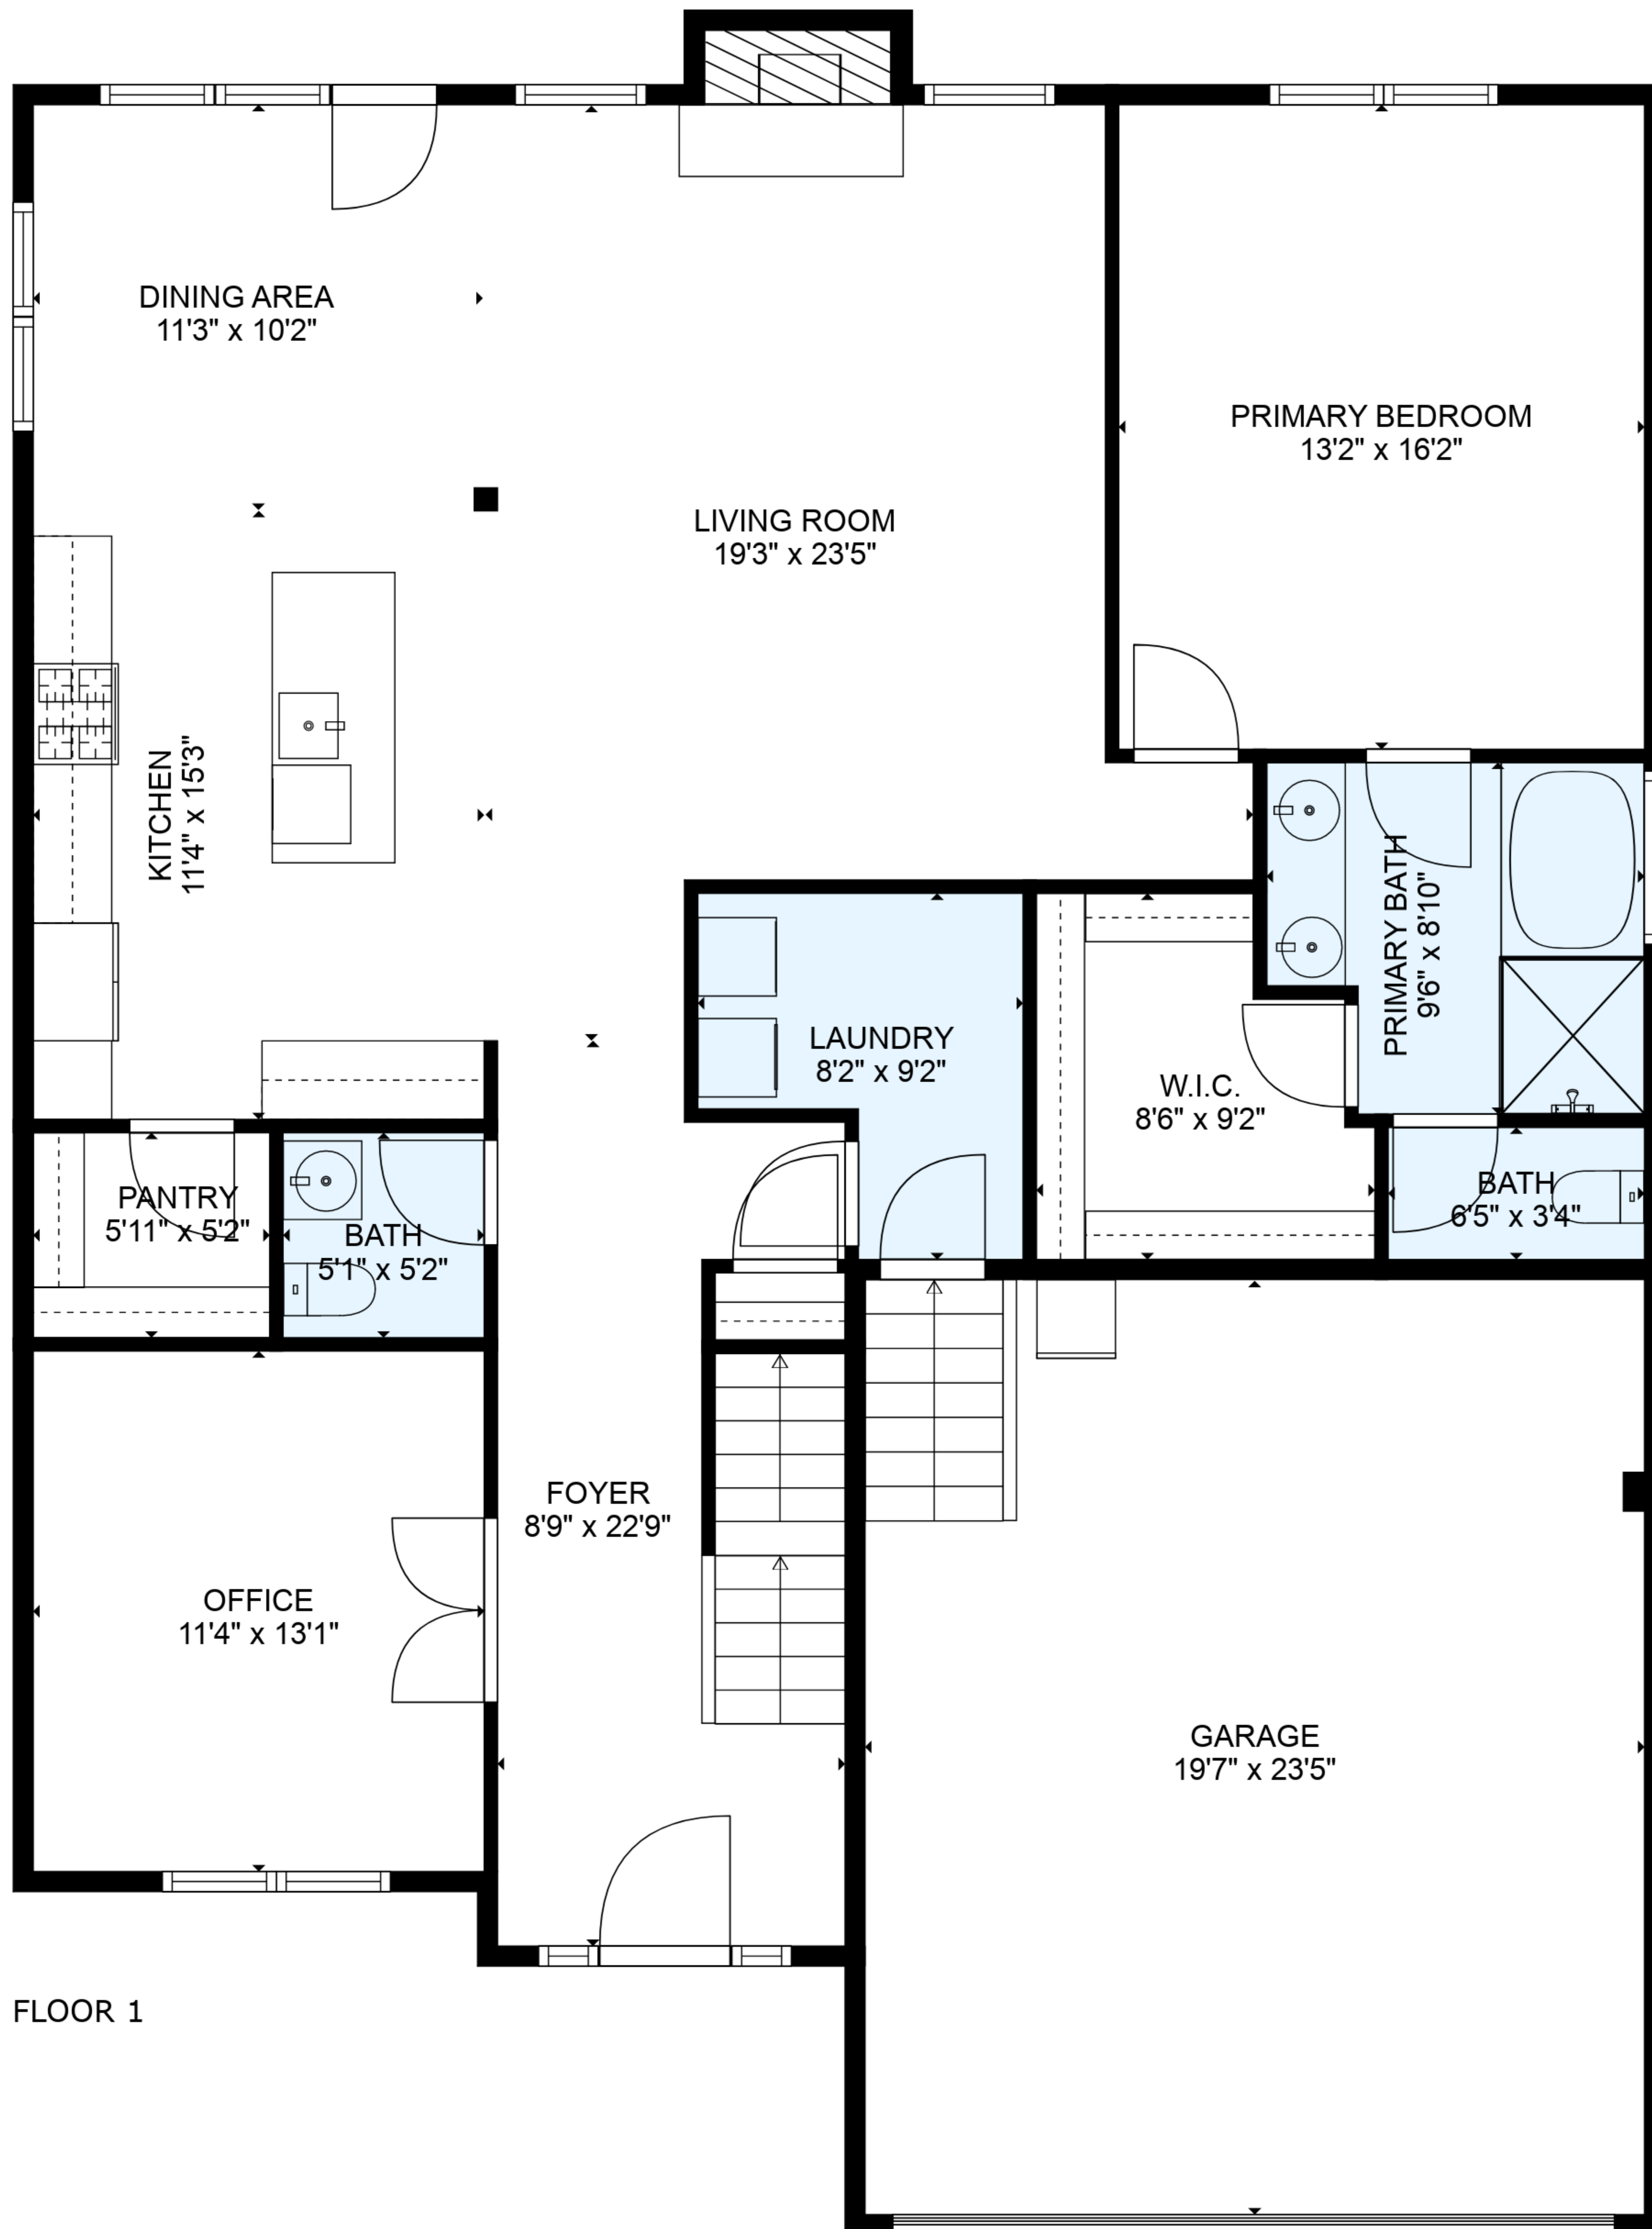

ESTIMATED AREAS

GLA FLOOR 1: 1587 sq. ft EXCLUDED AREAS 495 sq. ft

GLA FLOOR 2: 1316 sq. ft EXCLUDED AREAS 364 sq. ft

Total GLA 2903 sq. ft, total area 3642 sq. ft

ESTIMATED AREAS

GLA FLOOR 1: 1587 sq. ft EXCLUDED AREAS 495 sq. ft
 GLA FLOOR 2: 1316 sq. ft EXCLUDED AREAS 364 sq. ft
 Total GLA 2903 sq. ft, total area 3642 sq. ft

FLOOR 1

FLOOR 2

ESTIMATED AREAS

GLA FLOOR 1: 1587 sq. ft EXCLUDED AREAS 495 sq. ft
 GLA FLOOR 2: 1316 sq. ft EXCLUDED AREAS 364 sq. ft
 Total GLA 2903 sq. ft, total area 3642 sq. ft