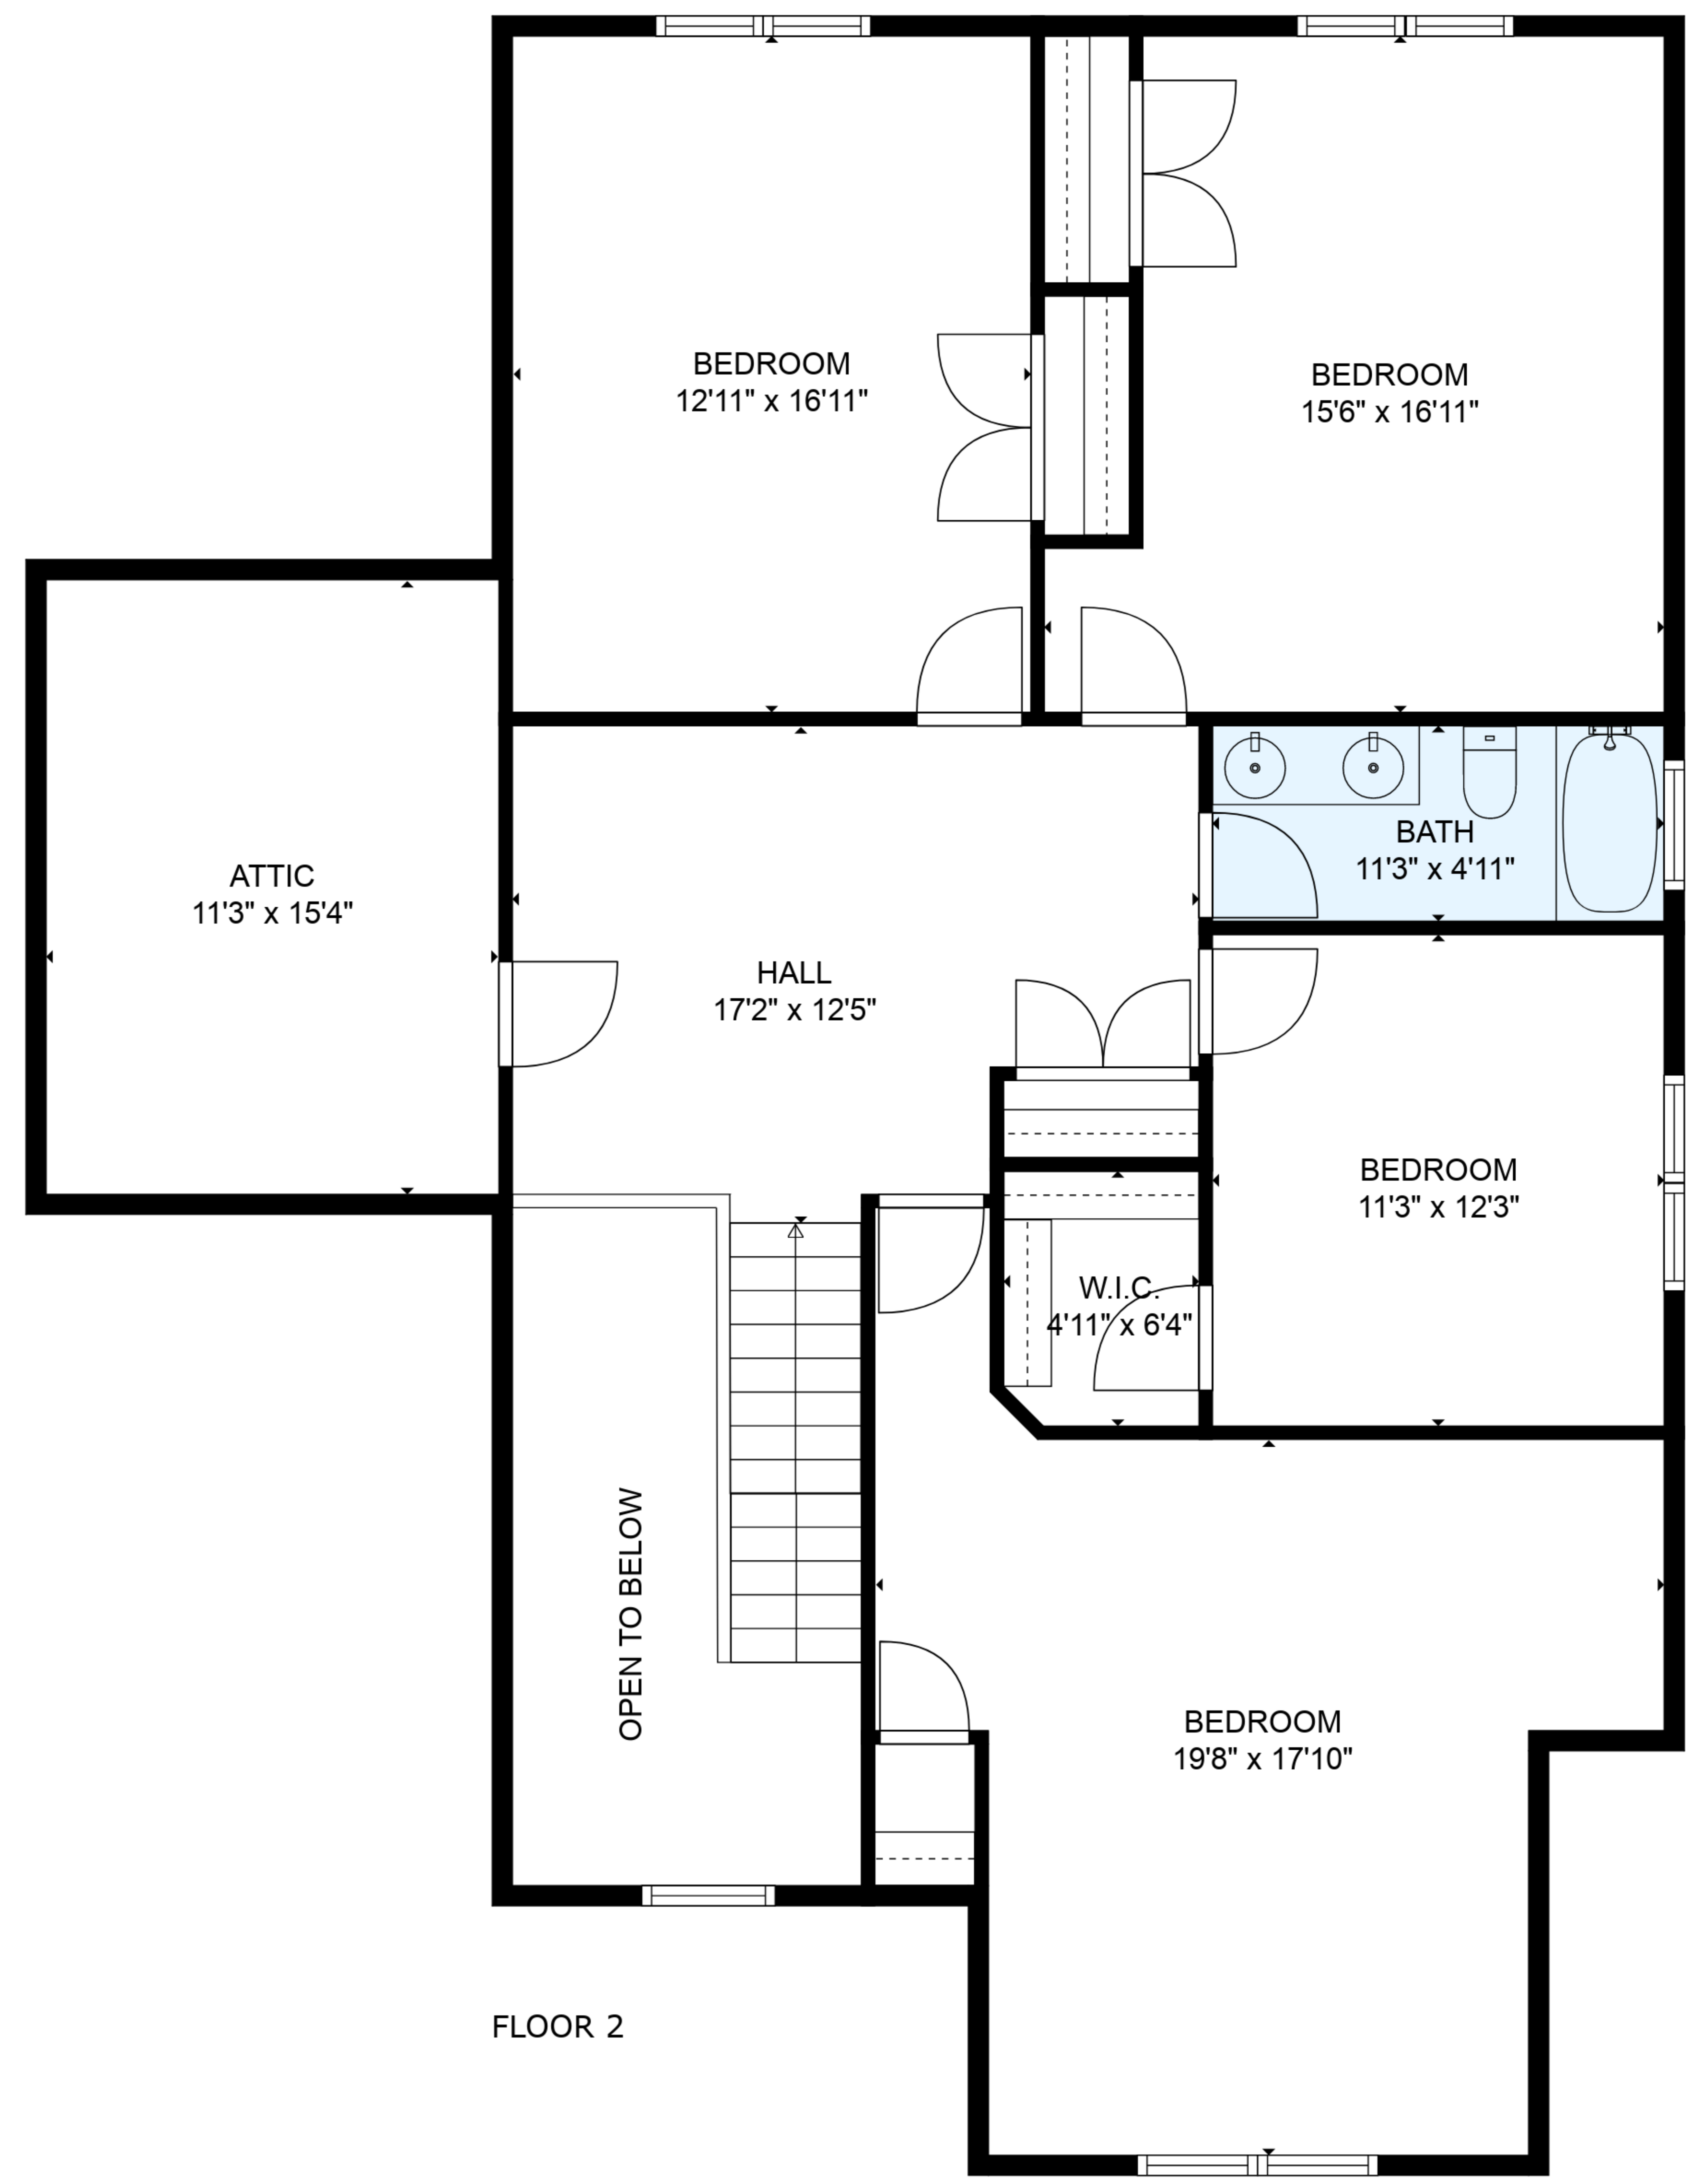

ESTIMATED AREAS

GLA FLOOR 1: 1587 sq. ft EXCLUDED AREAS 495 sq. ft

GLA FLOOR 2: 1316 sq. ft EXCLUDED AREAS 364 sq. ft

Total GLA 2903 sq. ft, total area 3642 sq. ft

ESTIMATED AREAS

GLA FLOOR 1: 1587 sq. ft EXCLUDED AREAS 495 sq. ft
 GLA FLOOR 2: 1316 sq. ft EXCLUDED AREAS 364 sq. ft
 Total GLA 2903 sq. ft, total area 3642 sq. ft

FLOOR 1

FLOOR 2

ESTIMATED AREAS

GLA FLOOR 1: 1587 sq. ft EXCLUDED AREAS 495 sq. ft
 GLA FLOOR 2: 1316 sq. ft EXCLUDED AREAS 364 sq. ft
 Total GLA 2903 sq. ft, total area 3642 sq. ft