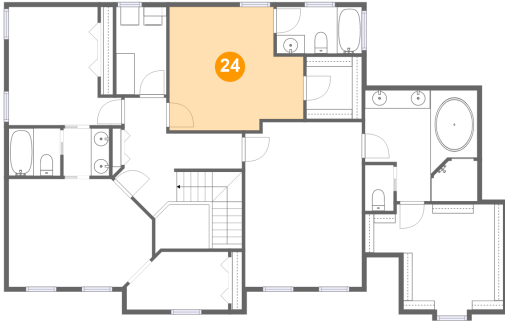

307 Riva Ridge Drive, Cranberry Township, Butler County, Pennsylvania, United States, 16066

24 Floor 3 - Bedroom

Dimensions: 14'6" x 13'4"
Area: 171 sq. ft
Counted as Living Area:
Yes

Heated: Yes
Finished: Yes
Enclosed: Yes
Contiguous:
Yes
Permitted: Yes
Wet Space: No
Addition: No
Conversion: No