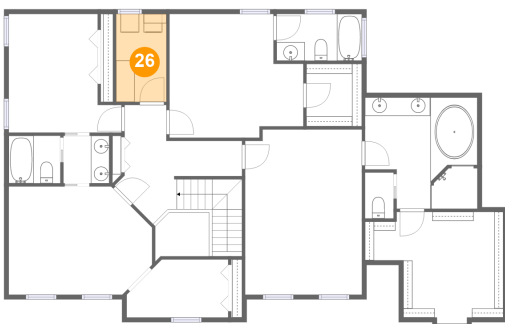

26 Floor 3 - Laundry

Dimensions: 5'5" x 9'6"
Area: 52 sq. ft
Counted as Living Area:
Yes

Heated: Yes
Finished: Yes
Enclosed: Yes
Contiguous:
Yes
Permitted: Yes
Wet Space: No
Addition: No
Conversion: No