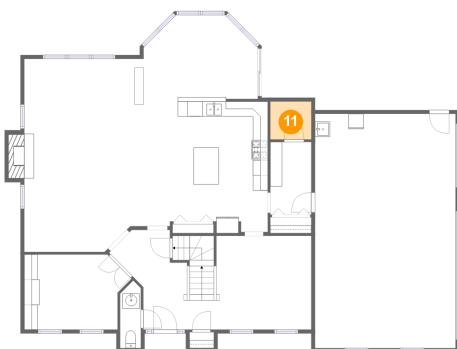

11 Floor 2 - Pantry

Dimensions: 5'5" x 5'1"
Area: 28 sq. ft
Counted as Living Area:
Yes

Heated: Yes
Finished: Yes
Enclosed: Yes
Contiguous:
Yes
Permitted: Yes
Wet Space: No
Addition: No
Conversion: No