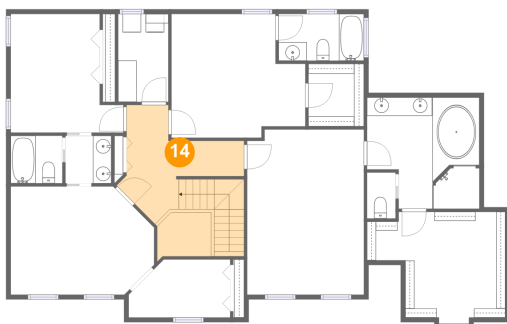

14 Floor 3 - Hall

Dimensions: 12'9" x 12'10"
Area: 159 sq. ft
Counted as Living Area:
Yes

Heated: Yes
Finished: Yes
Enclosed: Yes
Contiguous:
Yes
Permitted: Yes
Wet Space: No
Addition: No
Conversion: No