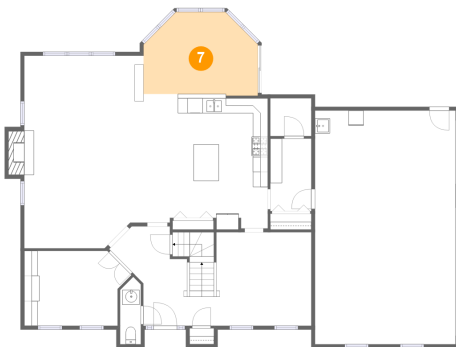

7 Floor 2 - Breakfast Nook

Dimensions: 15'3" x 11'0"
Area: 149 sq. ft
Counted as Living Area: Yes

Heated: Yes
Finished: Yes
Enclosed: Yes
Contiguous: Yes
Permitted: Yes
Wet Space: No
Addition: No
Conversion: No