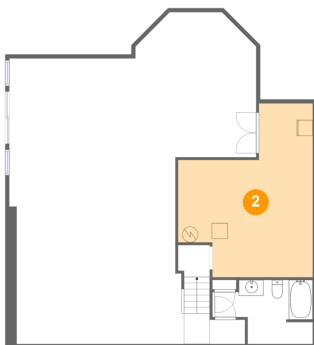

307 Riva Ridge Drive, Cranberry Township, Butler County, Pennsylvania, United States, 16066

Room Dimensions

Floor 3

Total sqft: 1592

Living area: 1533

#	Room name	Dimensions	Area (sqft)	Counted as Living Area
14	Hall	12'9" x 12'10"	159 sq. ft	Yes
15	W.i.c.	6'0" x 6'9"	41 sq. ft	Yes
16	Wc	3'1" x 5'0"	15 sq. ft	Yes
17	Primary Bedroom	14'2" x 17'10"	231 sq. ft	Yes
18	Bedroom	15'7" x 11'8"	167 sq. ft	Yes
19	W.i.c.	15'0" x 11'5"	100 sq. ft	Yes
20	Primary Bath	12'2" x 12'0"	132 sq. ft	Yes
21	Room	11'0" x 6'3"	62 sq. ft	Yes
22	Bath	5'7" x 5'2"	29 sq. ft	Yes
23	Bedroom	12'2" x 12'10"	131 sq. ft	Yes
24	Bedroom	14'6" x 13'4"	171 sq. ft	Yes

#	Room name	Dimensions	Area (sqft)	Counted as Living Area
25	Bath	9'3" x 5'1"	47 sq. ft	Yes
26	Laundry	5'5" x 9'6"	52 sq. ft	Yes
27	Bath	5'0" x 5'2"	26 sq. ft	Yes

307 Riva Ridge Drive, Cranberry Township, Butler County, Pennsylvania, United States, 16066

1 Floor 1 - Bath

Dimensions: 12'8" x 8'1"
Area: 81 sq. ft
Counted as Living Area:
Yes

Heated: Yes
Finished: Yes
Enclosed: Yes
Contiguous:
Yes
Permitted: Yes
Wet Space: Yes
Addition: No
Conversion: No

2 Floor 1 - Storage