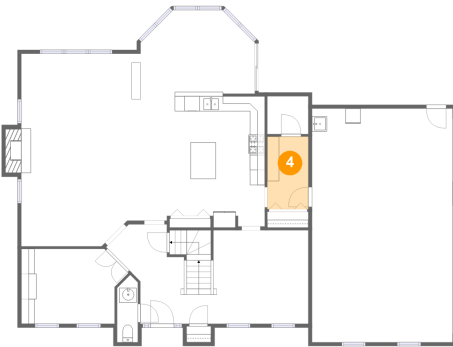

4 Floor 2 - Hall

Dimensions: 5'6" x 9'8"
Area: 53 sq. ft
Counted as Living Area:
Yes

Heated: Yes
Finished: Yes
Enclosed: Yes
Contiguous:
Yes
Permitted: Yes
Wet Space: No
Addition: No
Conversion: No