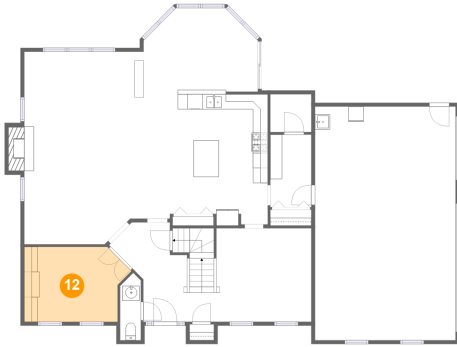

307 Riva Ridge Drive, Cranberry Township, Butler County, Pennsylvania, United States, 16066

12 Floor 2 - Office

Dimensions: 14'3" x 10'0"
Area: 127 sq. ft
Counted as Living Area:
Yes

Heated: Yes
Finished: Yes
Enclosed: Yes
Contiguous:
Yes
Permitted: Yes
Wet Space: No
Addition: No
Conversion: No