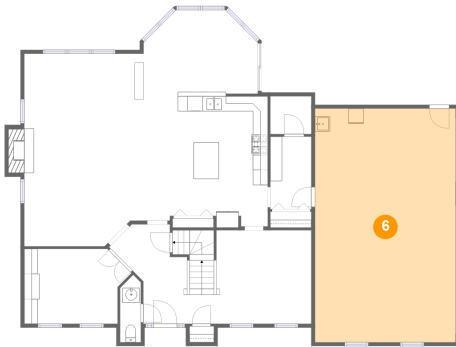

307 Riva Ridge Drive, Cranberry Township, Butler County, Pennsylvania, United States, 16066

6 Floor 2 - Garage

Dimensions: 18'9" x 31'2"
Area: 584 sq. ft
Counted as Living Area: No

Heated: No
Finished: No
Enclosed: Yes
Contiguous: Yes
Permitted: Yes
Wet Space: No
Addition: No
Conversion: No