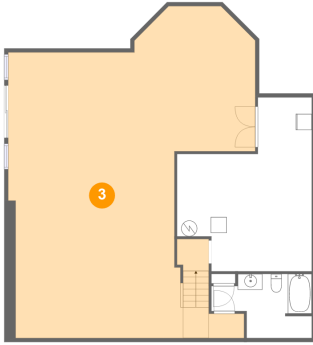

307 Riva Ridge Drive, Cranberry Township, Butler County, Pennsylvania, United States, 16066

3 Floor 1 - Recreation Room

Dimensions: 31'2" x 41'10"
Area: 1002 sq. ft
Counted as Living Area:
Yes

Heated: Yes
Finished: Yes
Enclosed: Yes
Contiguous:
Yes
Permitted: Yes
Wet Space: No
Addition: No
Conversion: No