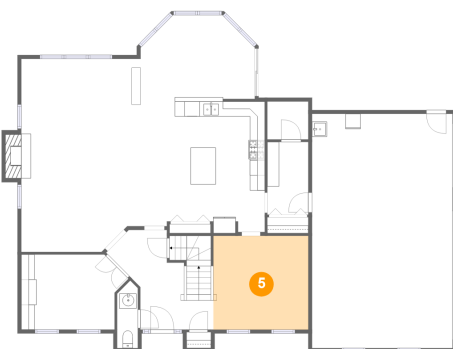

5 Floor 2 - Dining Area

Dimensions: 12'8" x 12'6"
Area: 158 sq. ft
Counted as Living Area:
Yes

Heated: Yes
Finished: Yes
Enclosed: Yes
Contiguous:
Yes
Permitted: Yes
Wet Space: No
Addition: No
Conversion: No