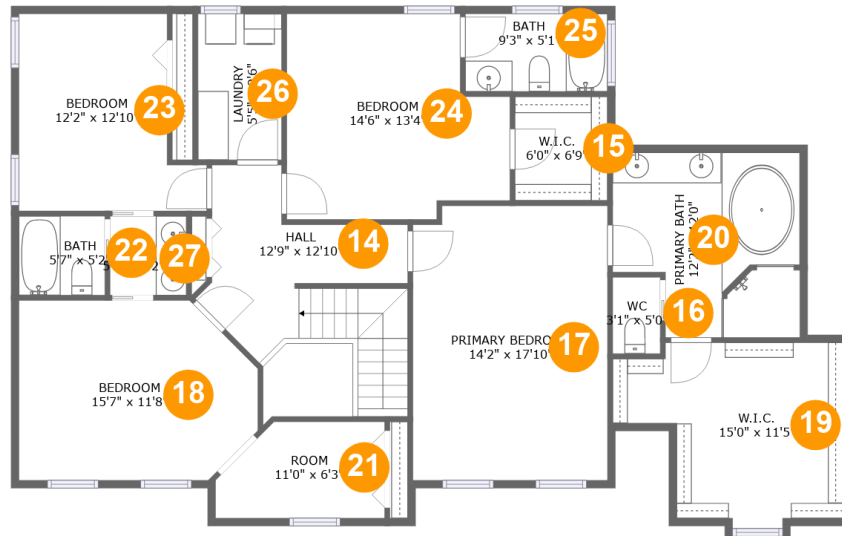

5,223 total sqft

307 Riva Ridge Drive, Cranberry Township, Butler County, Pennsylvania, United States, 16066

Room Dimensions

Floor 1**Total sqft: 1488****Living area: 1192**

#	Room name	Dimensions	Area (sqft)	Counted as Living Area
1	Bath	12'8" x 8'1"	81 sq. ft	Yes
2	Storage	17'0" x 21'11"	281 sq. ft	No
3	Recreation Room	31'2" x 41'10"	1002 sq. ft	Yes

307 Riva Ridge Drive, Cranberry Township, Butler County, Pennsylvania, United States, 16066

Room Dimensions

Floor 2

Total sqft: 2143

Living area: 1507

#	Room name	Dimensions	Area (sqft)	Counted as Living Area
4	Hall	5'6" x 9'8"	53 sq. ft	Yes
5	Dining Area	12'8" x 12'6"	158 sq. ft	Yes
6	Garage	18'9" x 31'2"	584 sq. ft	No
7	Breakfast Nook	15'3" x 11'0"	149 sq. ft	Yes
8	Living Room	15'11" x 25'8"	409 sq. ft	Yes
9	Foyer	9'9" x 13'3"	141 sq. ft	Yes
10	Wc	2'9" x 7'2"	23 sq. ft	Yes
11	Pantry	5'5" x 5'1"	28 sq. ft	Yes
12	Office	14'3" x 10'0"	127 sq. ft	Yes
13	Kitchen	16'7" x 18'1"	283 sq. ft	Yes

307 Riva Ridge Drive, Cranberry Township, Butler County, Pennsylvania, United States, 16066

Room Dimensions

Floor 3

Total sqft: 1592

Living area: 1533

#	Room name	Dimensions	Area (sqft)	Counted as Living Area
14	Hall	12'9" x 12'10"	159 sq. ft	Yes
15	W.i.c.	6'0" x 6'9"	41 sq. ft	Yes
16	Wc	3'1" x 5'0"	15 sq. ft	Yes
17	Primary Bedroom	14'2" x 17'10"	231 sq. ft	Yes
18	Bedroom	15'7" x 11'8"	167 sq. ft	Yes
19	W.i.c.	15'0" x 11'5"	100 sq. ft	Yes
20	Primary Bath	12'2" x 12'0"	132 sq. ft	Yes
21	Room	11'0" x 6'3"	62 sq. ft	Yes
22	Bath	5'7" x 5'2"	29 sq. ft	Yes
23	Bedroom	12'2" x 12'10"	131 sq. ft	Yes
24	Bedroom	14'6" x 13'4"	171 sq. ft	Yes

#	Room name	Dimensions	Area (sqft)	Counted as Living Area
25	Bath	9'3" x 5'1"	47 sq. ft	Yes
26	Laundry	5'5" x 9'6"	52 sq. ft	Yes
27	Bath	5'0" x 5'2"	26 sq. ft	Yes

307 Riva Ridge Drive, Cranberry Township, Butler County, Pennsylvania, United States, 16066