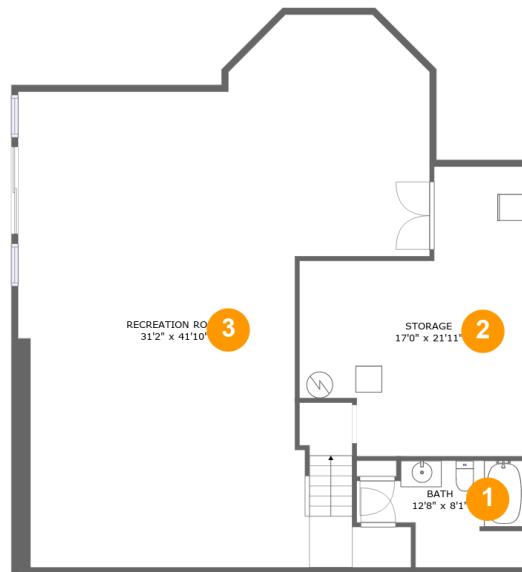

307 Riva Ridge Drive, Cranberry Township, Butler County, Pennsylvania, United States, 16066

Property Summary

1 garages **4** bedrooms **4** bathrooms **1** half baths

3 floors

4,232 Gross Living Area sqft

5,223 total sqft

307 Riva Ridge Drive, Cranberry Township, Butler County, Pennsylvania, United States, 16066

Room Dimensions

Floor 1**Total sqft: 1488****Living area: 1192**

#	Room name	Dimensions	Area (sqft)	Counted as Living Area
1	Bath	12'8" x 8'1"	81 sq. ft	Yes
2	Storage	17'0" x 21'11"	281 sq. ft	No
3	Recreation Room	31'2" x 41'10"	1002 sq. ft	Yes

307 Riva Ridge Drive, Cranberry Township, Butler County, Pennsylvania, United States, 16066

Room Dimensions

Floor 2

Total sqft: 2143

Living area: 1507

#	Room name	Dimensions	Area (sqft)	Counted as Living Area
4	Hall	5'6" x 9'8"	53 sq. ft	Yes
5	Dining Area	12'8" x 12'6"	158 sq. ft	Yes
6	Garage	18'9" x 31'2"	584 sq. ft	No
7	Breakfast Nook	15'3" x 11'0"	149 sq. ft	Yes
8	Living Room	15'11" x 25'8"	409 sq. ft	Yes
9	Foyer	9'9" x 13'3"	141 sq. ft	Yes
10	Wc	2'9" x 7'2"	23 sq. ft	Yes
11	Pantry	5'5" x 5'1"	28 sq. ft	Yes
12	Office	14'3" x 10'0"	127 sq. ft	Yes
13	Kitchen	16'7" x 18'1"	283 sq. ft	Yes

307 Riva Ridge Drive, Cranberry Township, Butler County, Pennsylvania, United States, 16066

Room Dimensions

Floor 3

Total sqft: 1592

Living area: 1533

#	Room name	Dimensions	Area (sqft)	Counted as Living Area
14	Hall	12'9" x 12'10"	159 sq. ft	Yes
15	W.i.c.	6'0" x 6'9"	41 sq. ft	Yes
16	Wc	3'1" x 5'0"	15 sq. ft	Yes
17	Primary Bedroom	14'2" x 17'10"	231 sq. ft	Yes
18	Bedroom	15'7" x 11'8"	167 sq. ft	Yes
19	W.i.c.	15'0" x 11'5"	100 sq. ft	Yes
20	Primary Bath	12'2" x 12'0"	132 sq. ft	Yes
21	Room	11'0" x 6'3"	62 sq. ft	Yes
22	Bath	5'7" x 5'2"	29 sq. ft	Yes
23	Bedroom	12'2" x 12'10"	131 sq. ft	Yes
24	Bedroom	14'6" x 13'4"	171 sq. ft	Yes