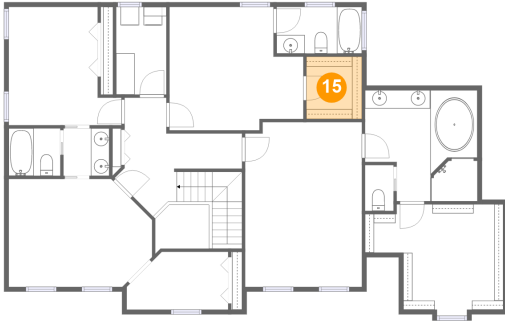

307 Riva Ridge Drive, Cranberry Township, Butler County, Pennsylvania, United States, 16066

15 Floor 3 - W.i.c.

Dimensions: 6'0" x 6'9"
Area: 41 sq. ft
Counted as Living Area:
Yes

Heated: Yes
Finished: Yes
Enclosed: Yes
Contiguous:
Yes
Permitted: Yes
Wet Space: No
Addition: No
Conversion: No