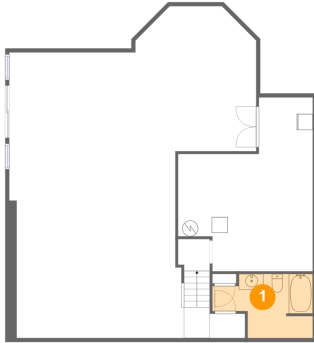

307 Riva Ridge Drive, Cranberry Township, Butler County, Pennsylvania, United States, 16066

1 Floor 1 - Bath

Dimensions: 12'8" x 8'1"
Area: 81 sq. ft
Counted as Living Area:
Yes

Heated: Yes
Finished: Yes
Enclosed: Yes
Contiguous:
Yes
Permitted: Yes
Wet Space: Yes
Addition: No
Conversion: No