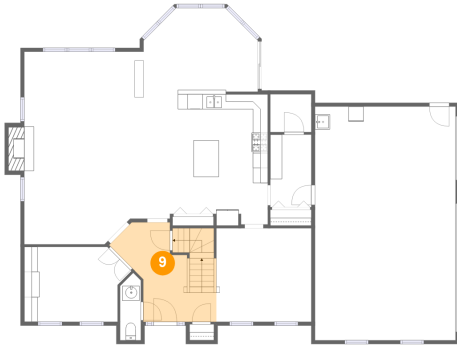

307 Riva Ridge Drive, Cranberry Township, Butler County, Pennsylvania, United States, 16066

9 Floor 2 - Foyer

Dimensions: 9'9" x 13'3"
Area: 141 sq. ft
Counted as Living Area:
Yes

Heated: Yes
Finished: Yes
Enclosed: Yes
Contiguous:
Yes
Permitted: Yes
Wet Space: No
Addition: No
Conversion: No