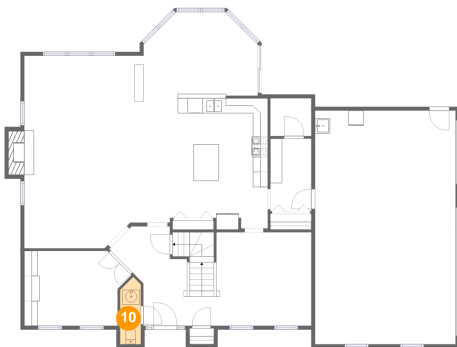

Dimensions: 15'11" x 25'8"
Area: 409 sq. ft
Counted as Living Area: Yes

Heated: Yes
Finished: Yes
Enclosed: Yes
Contiguous: Yes
Permitted: Yes
Wet Space: No
Addition: No
Conversion: No

307 Riva Ridge Drive, Cranberry Township, Butler County, Pennsylvania, United States, 16066

9 Floor 2 - Foyer

Dimensions: 9'9" x 13'3"
Area: 141 sq. ft
Counted as Living Area:
Yes

Heated: Yes
Finished: Yes
Enclosed: Yes
Contiguous:
Yes
Permitted: Yes
Wet Space: No
Addition: No
Conversion: No

10 Floor 2 - Wc