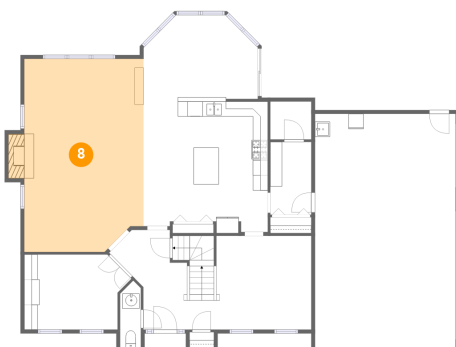

8 Floor 2 - Living Room

Dimensions: 15'11" x 25'8"
Area: 409 sq. ft
Counted as Living Area: Yes

Heated: Yes
Finished: Yes
Enclosed: Yes
Contiguous: Yes
Permitted: Yes
Wet Space: No
Addition: No
Conversion: No