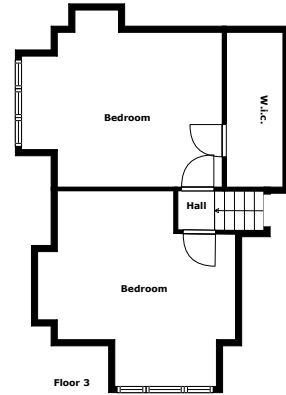

Home report

Clifton Blvd 42
Pittsburgh

Highlights

1 Kitchen

1 Living room

5 Bedroom

2 Bath

20 Doors

Floor plan

Floor 1

Floor 2

Floor 3

Measurements Are Calculated By Cubicasa Technology. Deemed Highly Reliable But Not Guaranteed.

Appendix 1: Data sheet

Bath - 2	Entry - 1	Entry - Foyer - 1
Hall - 3	Dining - 1	Dining - Open - 1
LivingRoom - 1	Kitchen - 1	Kitchen - EatIn - 1
Outdoor - 2	Outdoor - Porch - 1	Outdoor - Deck - 1
Utility - 1	Utility - Laundry - 1	Bedroom - 5
Bedroom - Master - 1	Closet - 1	Closet - WalkIn - 1