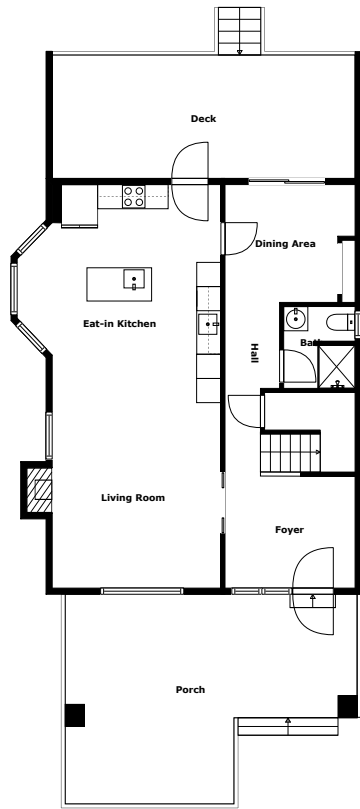

Home report

Clifton Blvd 42
Pittsburgh

Highlights

1 Kitchen

1 Living room

5 Bedroom

2 Bath

20 Doors

Floor plan

Floor 1

Floor 2

Floor 3

Measurements Are Calculated By Cubicasa Technology. Deemed Highly Reliable But Not Guaranteed.

Appendix 1: Data sheet

Bath - 2	Entry - 1	Entry - Foyer - 1
Hall - 3	Dining - 1	Dining - Open - 1
LivingRoom - 1	Kitchen - 1	Kitchen - EatIn - 1
Outdoor - 2	Outdoor - Porch - 1	Outdoor - Deck - 1
Utility - 1	Utility - Laundry - 1	Bedroom - 5
Bedroom - Master - 1	Closet - 1	Closet - WalkIn - 1