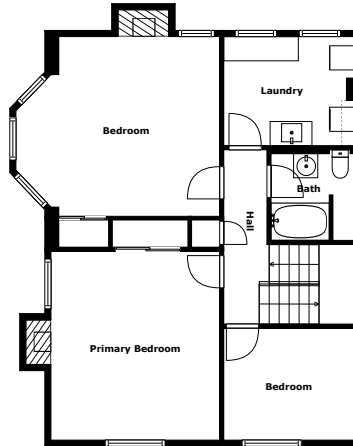

Home report

Clifton Blvd 42
Pittsburgh

Highlights

1 Kitchen

1 Living room

5 Bedroom

2 Bath

20 Doors

Floor plan

Floor 1

Floor 2

Floor 3

Measurements Are Calculated By Cubicasa Technology. Deemed Highly Reliable But Not Guaranteed.

Appendix 1: Data sheet

Bath - 2	Entry - 1	Entry - Foyer - 1
Hall - 3	Dining - 1	Dining - Open - 1
LivingRoom - 1	Kitchen - 1	Kitchen - EatIn - 1
Outdoor - 2	Outdoor - Porch - 1	Outdoor - Deck - 1
Utility - 1	Utility - Laundry - 1	Bedroom - 5
Bedroom - Master - 1	Closet - 1	Closet - WalkIn - 1