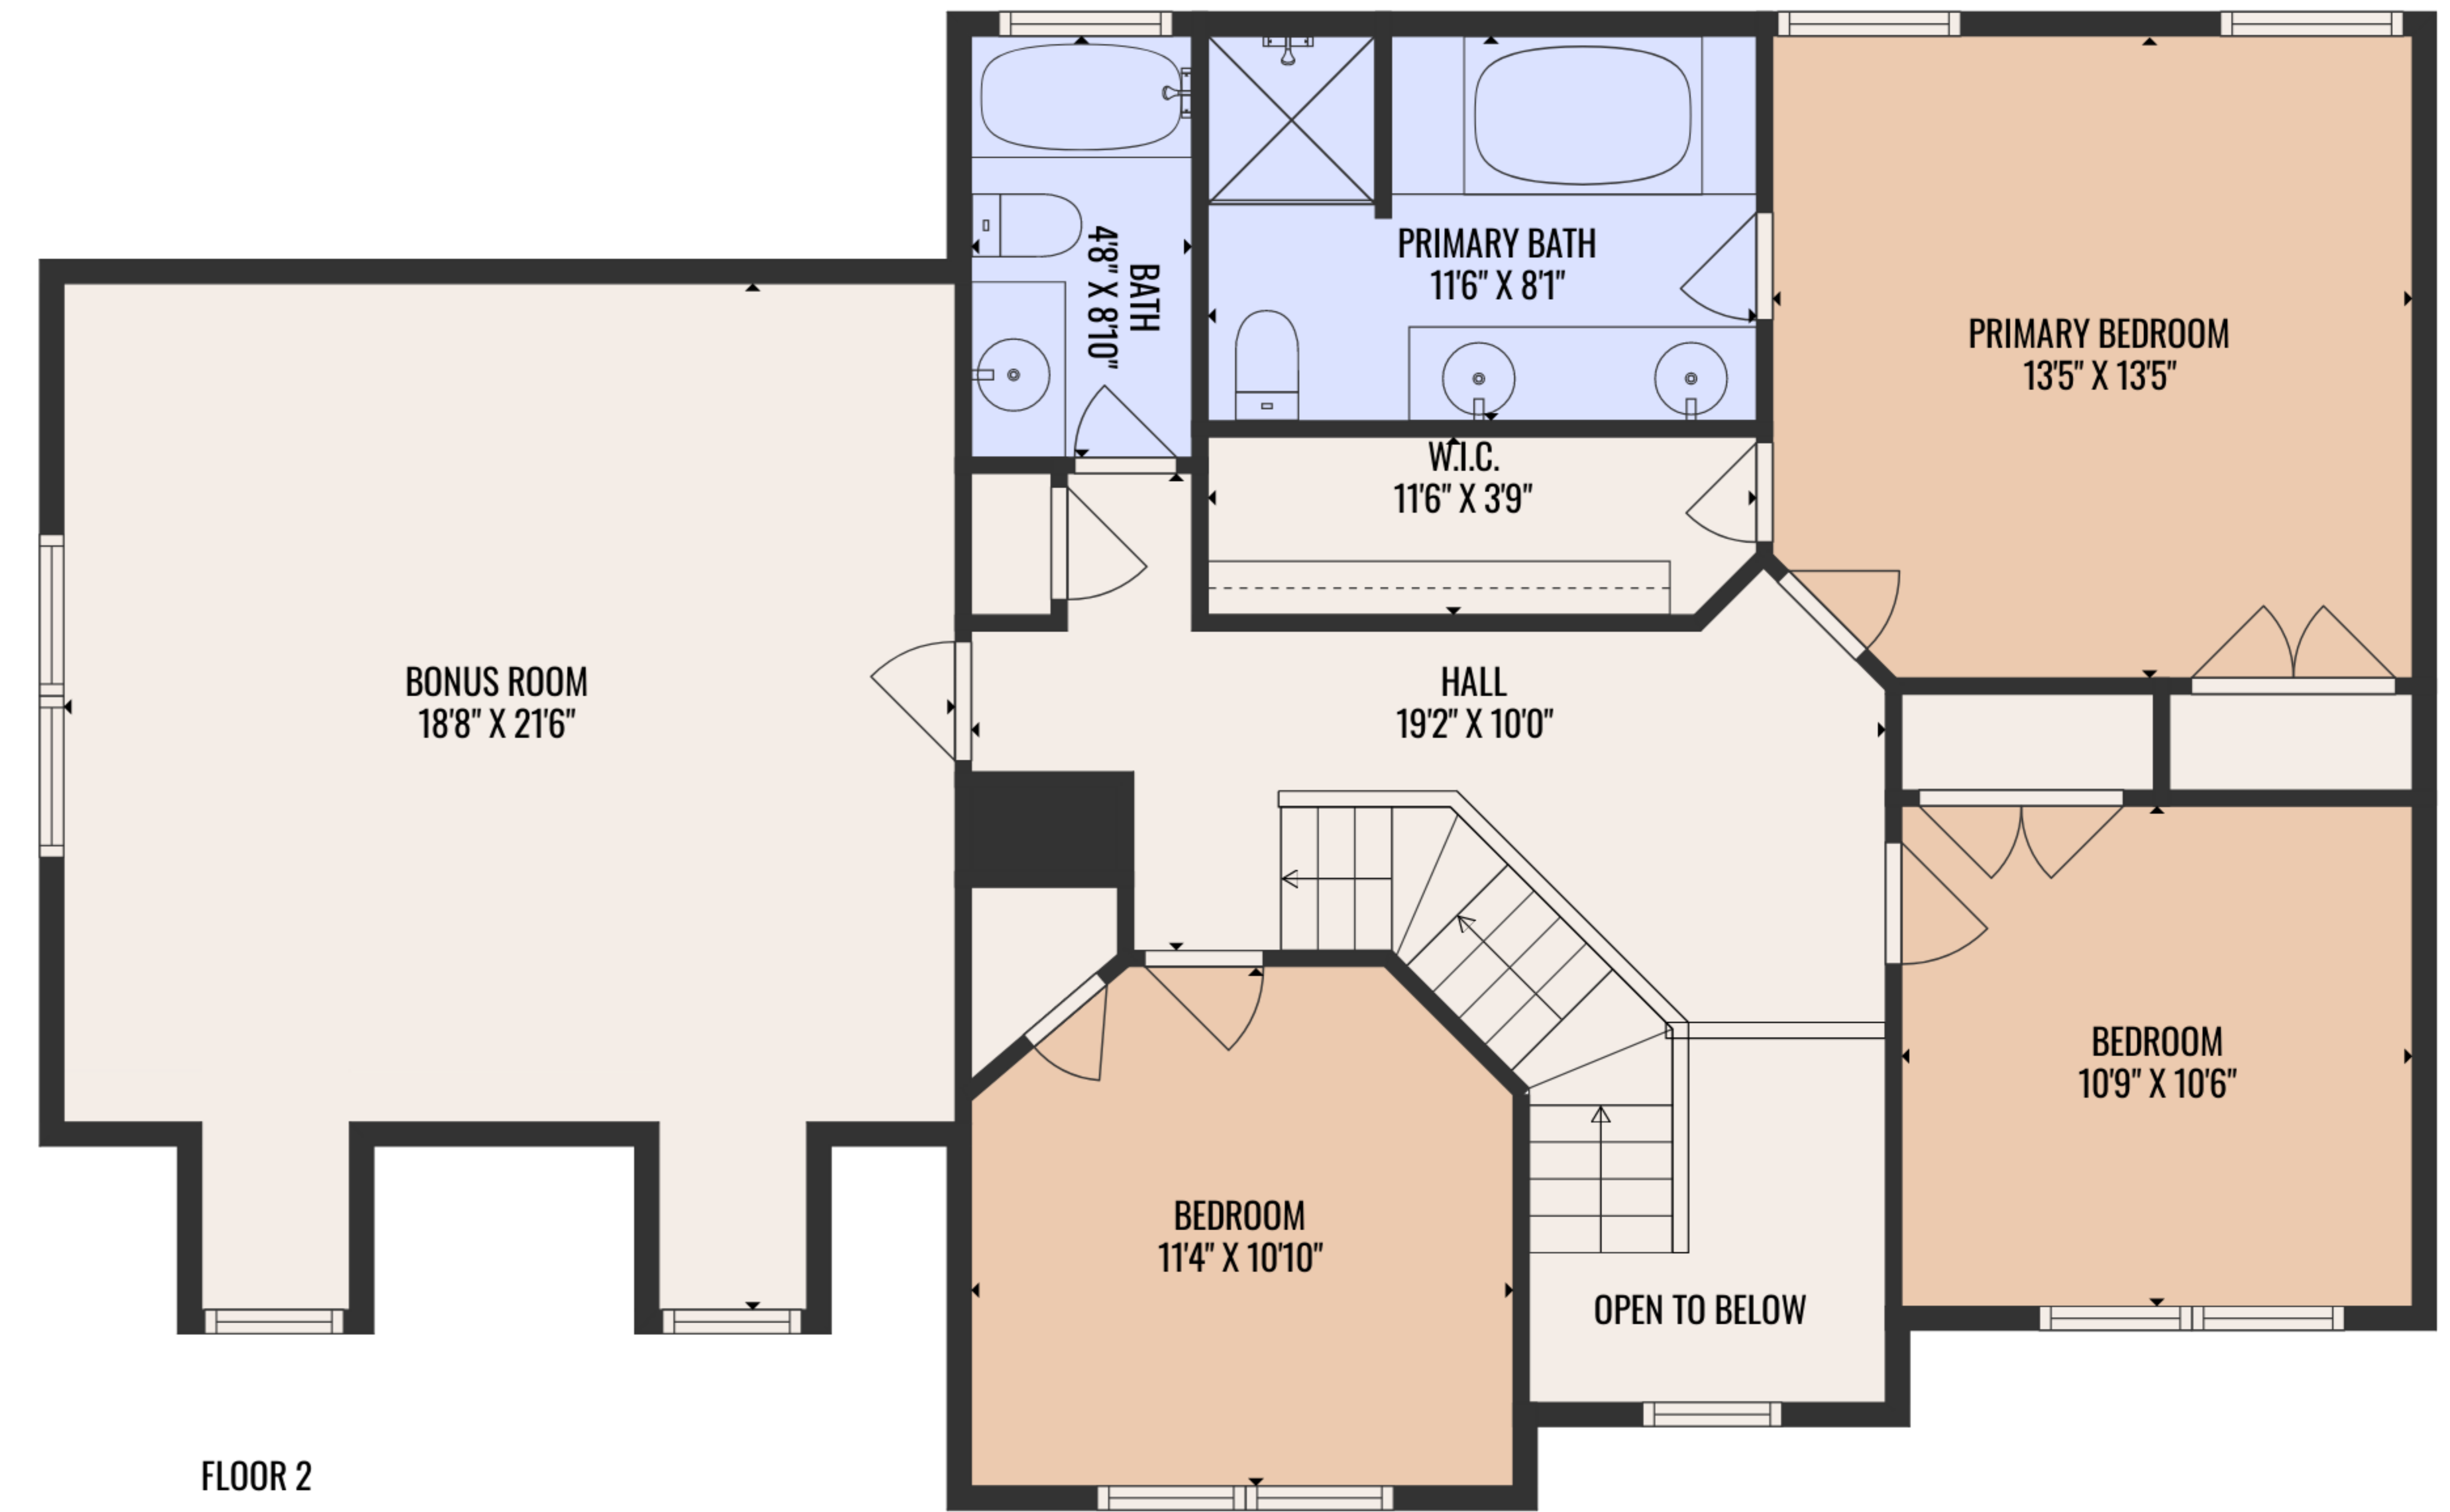

**Estimated areas**

GLA FLOOR 1: 1095 sq. ft, excluded 737 sq. ft  
 GLA FLOOR 2: 1265 sq. ft, excluded 47 sq. ft  
 Total GLA 2360 sq. ft, total scanned area 3097 sq. ft

COMPLIES WITH ANSI STANDARDS. APPROXIMATE DIMENSIONS. DRAWING NOT TO SCALE.

**Estimated areas**

GLA FLOOR 1: 1095 sq. ft, excluded 737 sq. ft  
 GLA FLOOR 2: 1265 sq. ft, excluded 47 sq. ft  
 Total GLA 2360 sq. ft, total scanned area 3097 sq. ft

FLOOR 1

FLOOR 2

Estimated areas

GLA FLOOR 1: 1095 sq. ft, excluded 737 sq. ft  
 GLA FLOOR 2: 1265 sq. ft, excluded 47 sq. ft  
 Total GLA 2360 sq. ft, total scanned area 3097 sq. ft

COMPLIES WITH ANSI STANDARDS. APPROXIMATE DIMENSIONS. DRAWING NOT TO SCALE.