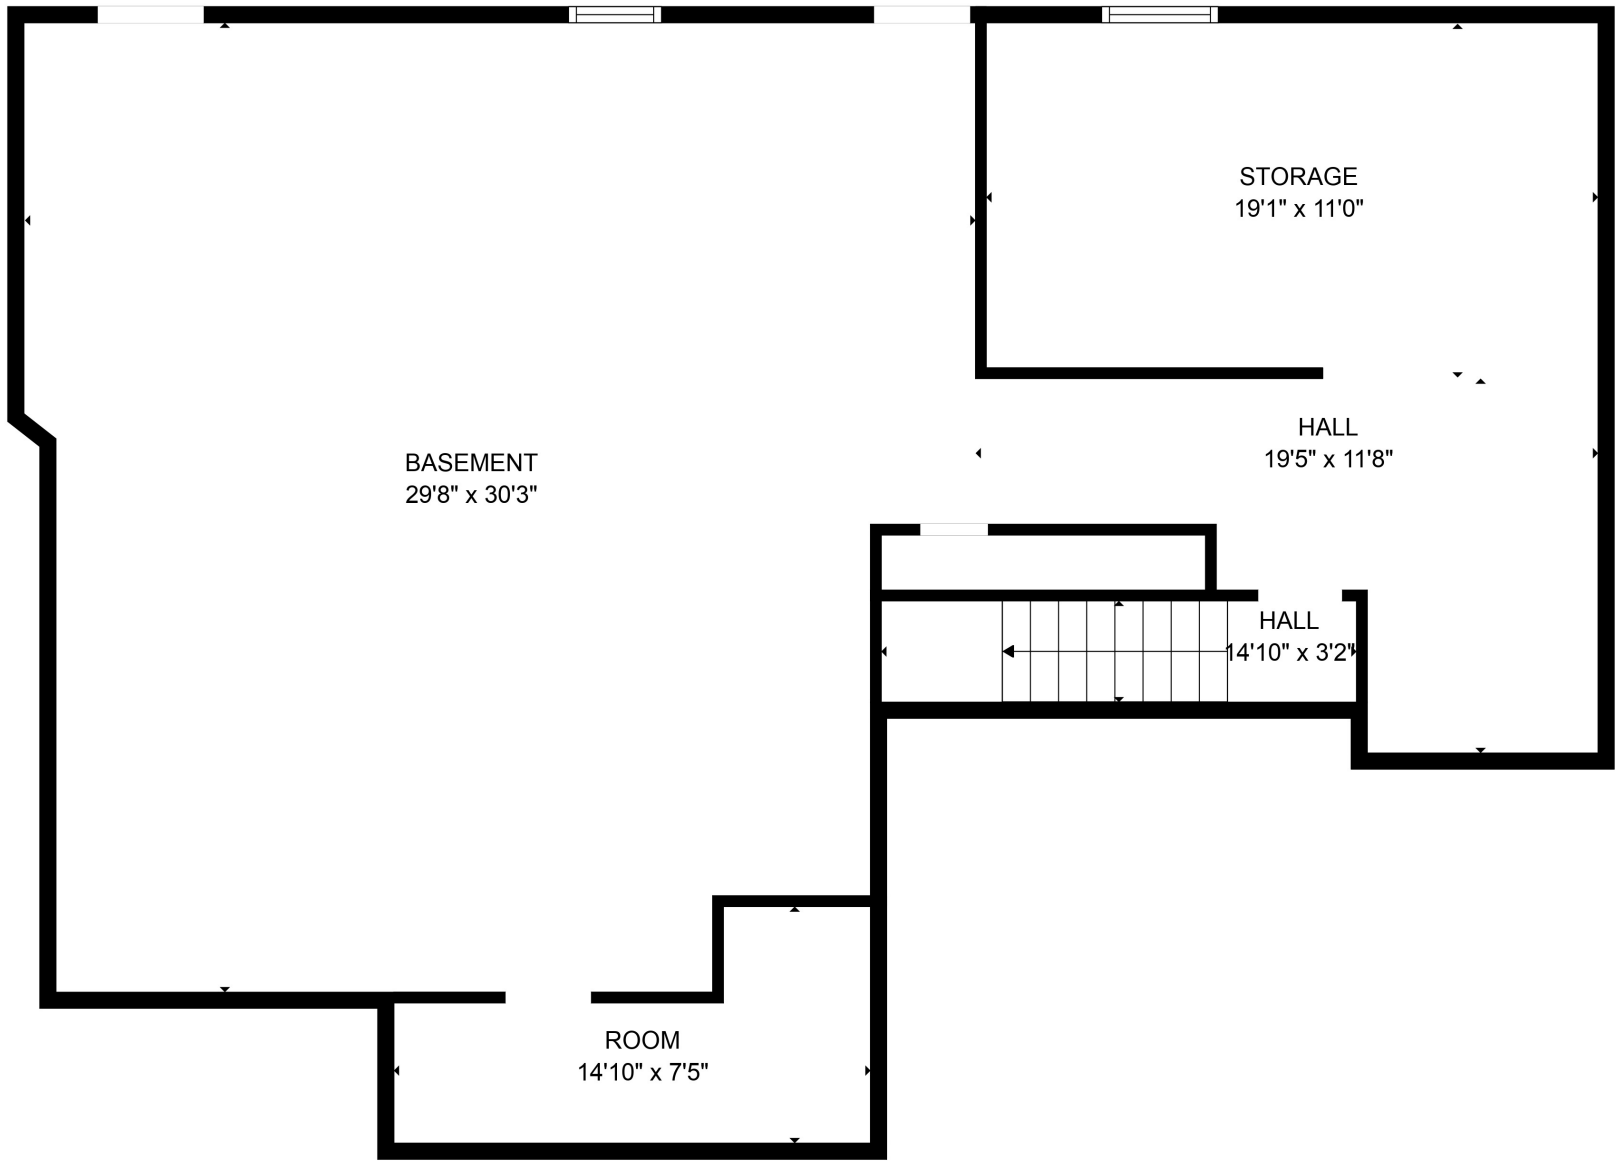

Total scanned area: 2819 sq. ft

MEASUREMENTS ARE CALCULATED BY CUBICASA TECHNOLOGY. DEEMED HIGHLY RELIABLE BUT NOT GUARANTEED.

Total scanned area: 2819 sq. ft

MEASUREMENTS ARE CALCULATED BY CUBICASA TECHNOLOGY. DEEMED HIGHLY RELIABLE BUT NOT GUARANTEED.

Total scanned area: 2819 sq. ft

MEASUREMENTS ARE CALCULATED BY CUBICASA TECHNOLOGY. DEEMED HIGHLY RELIABLE BUT NOT GUARANTEED.