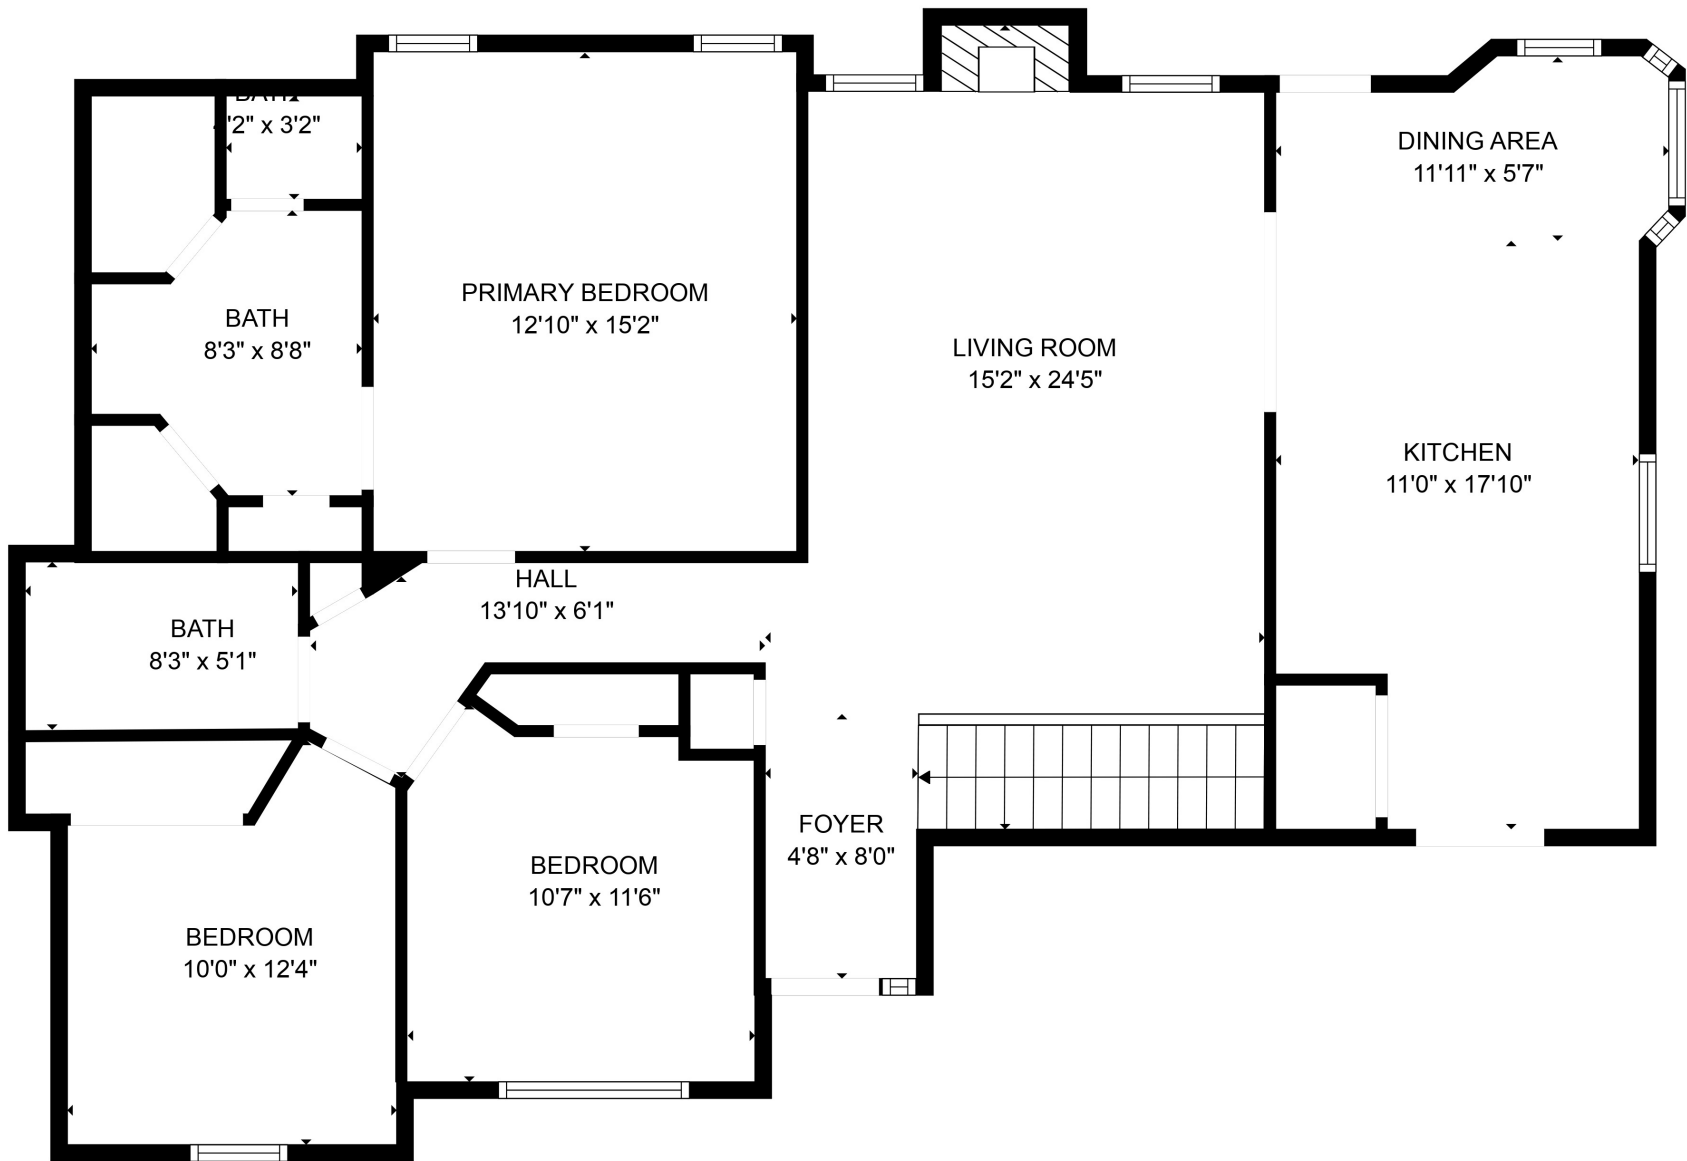

Total scanned area: 2819 sq. ft

MEASUREMENTS ARE CALCULATED BY CUBICASA TECHNOLOGY. DEEMED HIGHLY RELIABLE BUT NOT GUARANTEED.

Total scanned area: 2819 sq. ft

MEASUREMENTS ARE CALCULATED BY CUBICASA TECHNOLOGY. DEEMED HIGHLY RELIABLE BUT NOT GUARANTEED.

Total scanned area: 2819 sq. ft

MEASUREMENTS ARE CALCULATED BY CUBICASA TECHNOLOGY. DEEMED HIGHLY RELIABLE BUT NOT GUARANTEED.