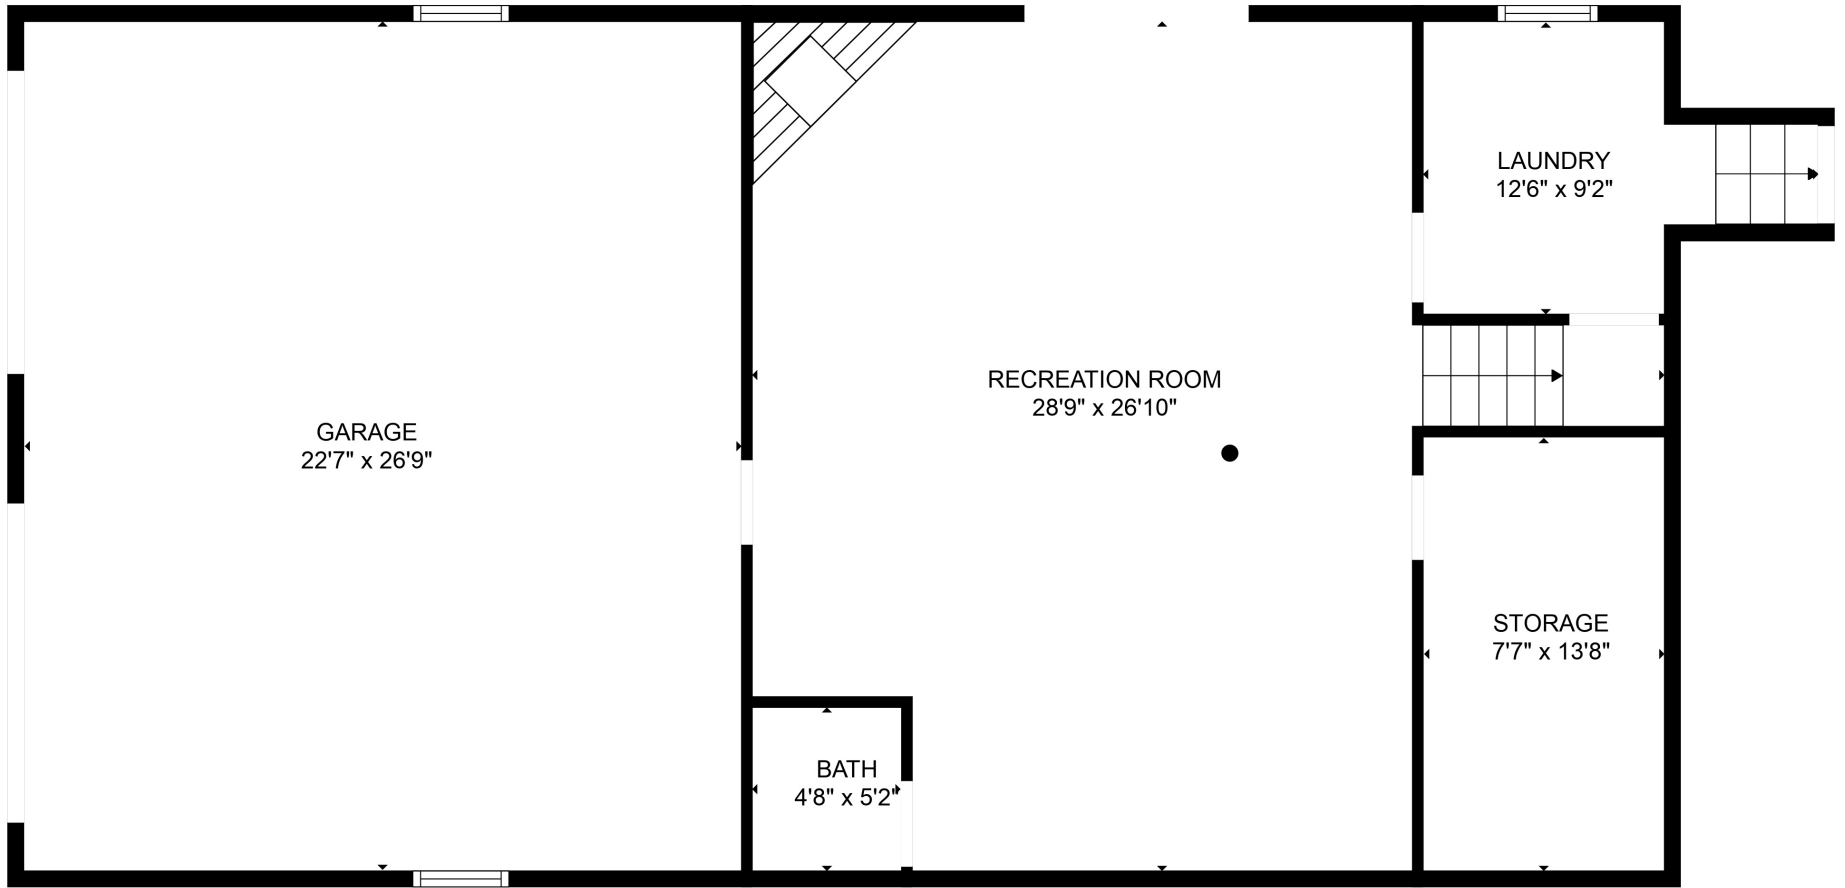

FLOOR 2

FLOOR 1

Total scanned area: 2896 sq. ft

Total scanned area: 2896 sq. ft

MEASUREMENTS ARE CALCULATED BY CUBICASA TECHNOLOGY. DEEMED HIGHLY RELIABLE BUT NOT GUARANTEED.

Total scanned area: 2896 sq. ft