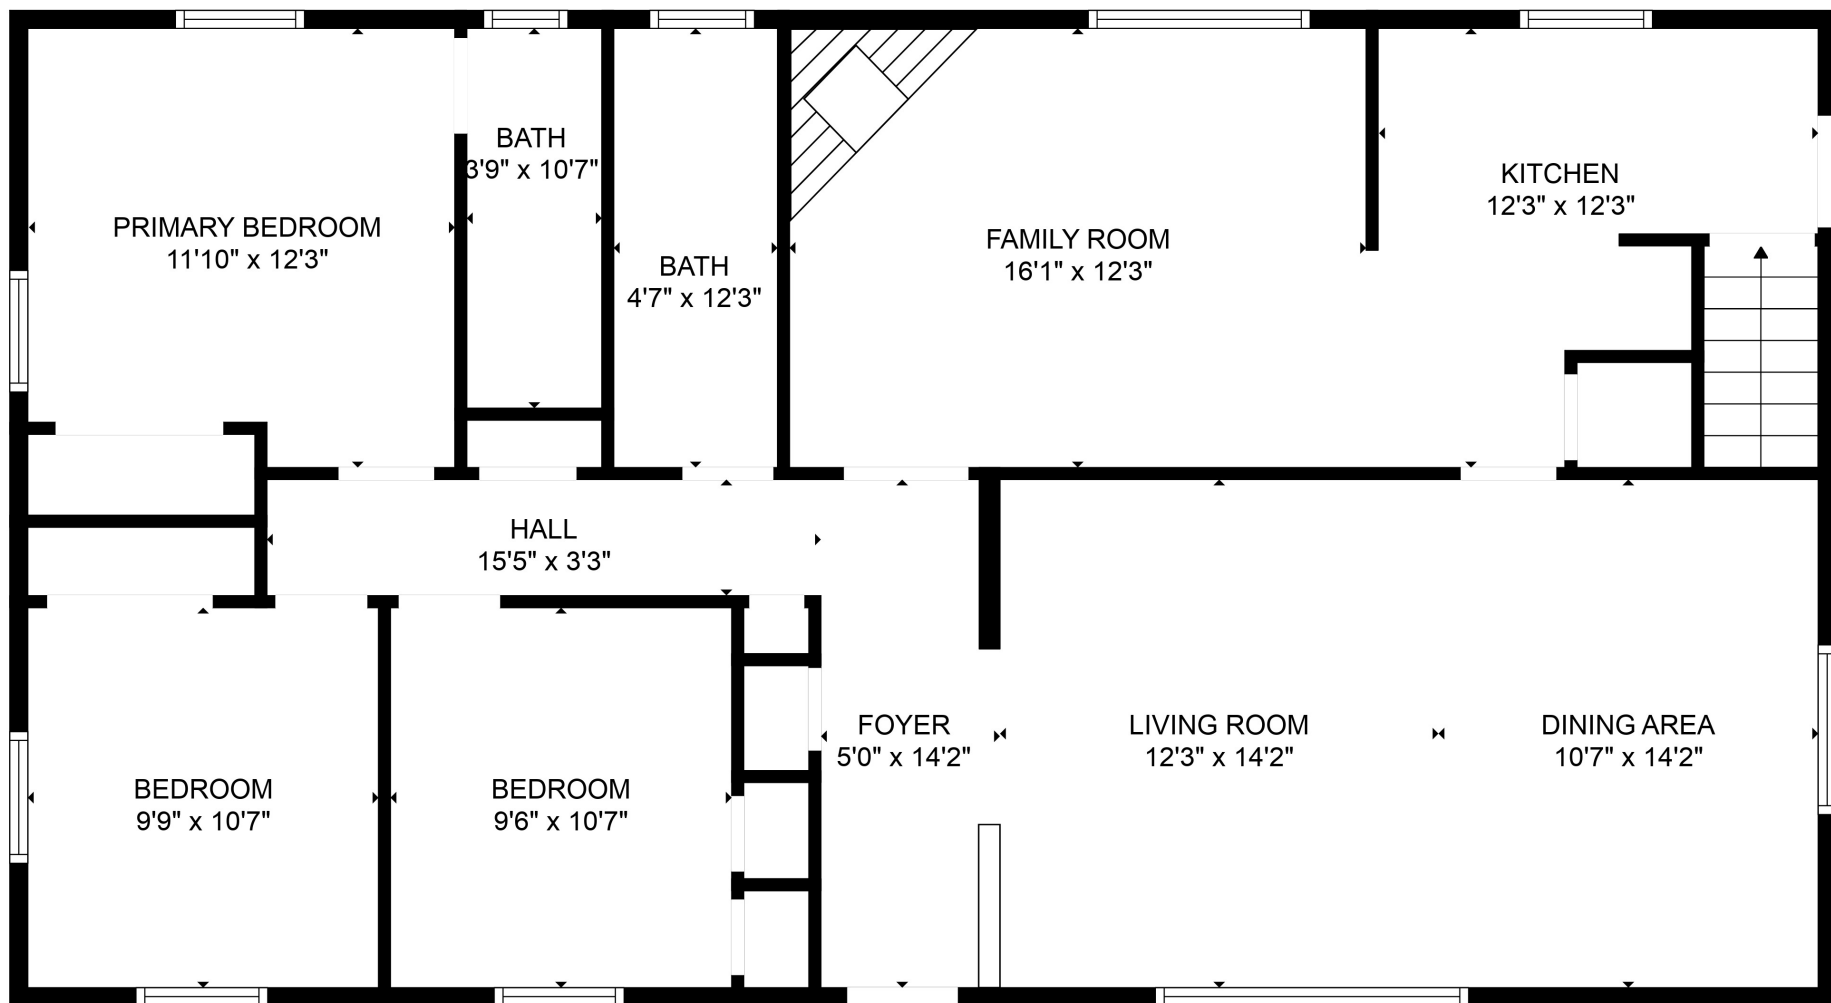

FLOOR 2

FLOOR 1

Total scanned area: 2896 sq. ft

Total scanned area: 2896 sq. ft

MEASUREMENTS ARE CALCULATED BY CUBICASA TECHNOLOGY. DEEMED HIGHLY RELIABLE BUT NOT GUARANTEED.

Total scanned area: 2896 sq. ft

MEASUREMENTS ARE CALCULATED BY CUBICASA TECHNOLOGY. DEEMED HIGHLY RELIABLE BUT NOT GUARANTEED.