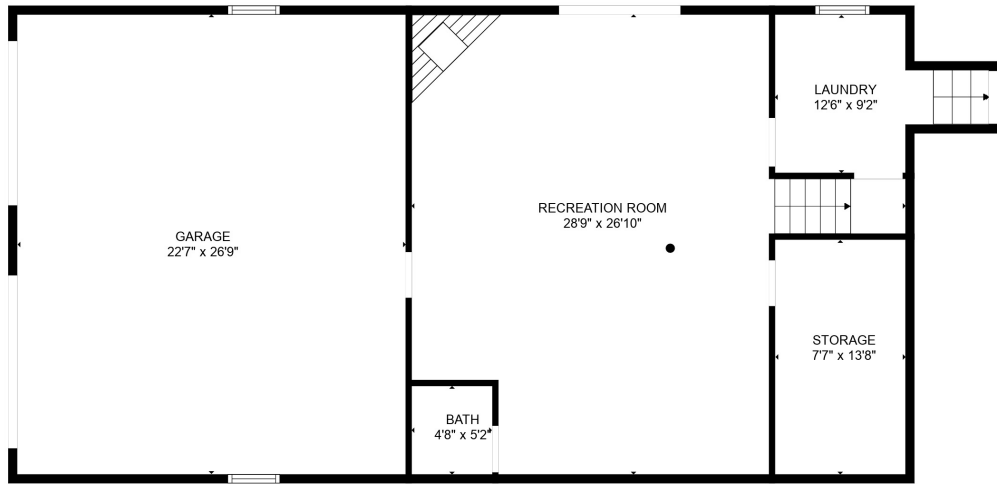

FLOOR 2

FLOOR 1

Total scanned area: 2896 sq. ft

Total scanned area: 2896 sq. ft

MEASUREMENTS ARE CALCULATED BY CUBICASA TECHNOLOGY. DEEMED HIGHLY RELIABLE BUT NOT GUARANTEED.

Total scanned area: 2896 sq. ft