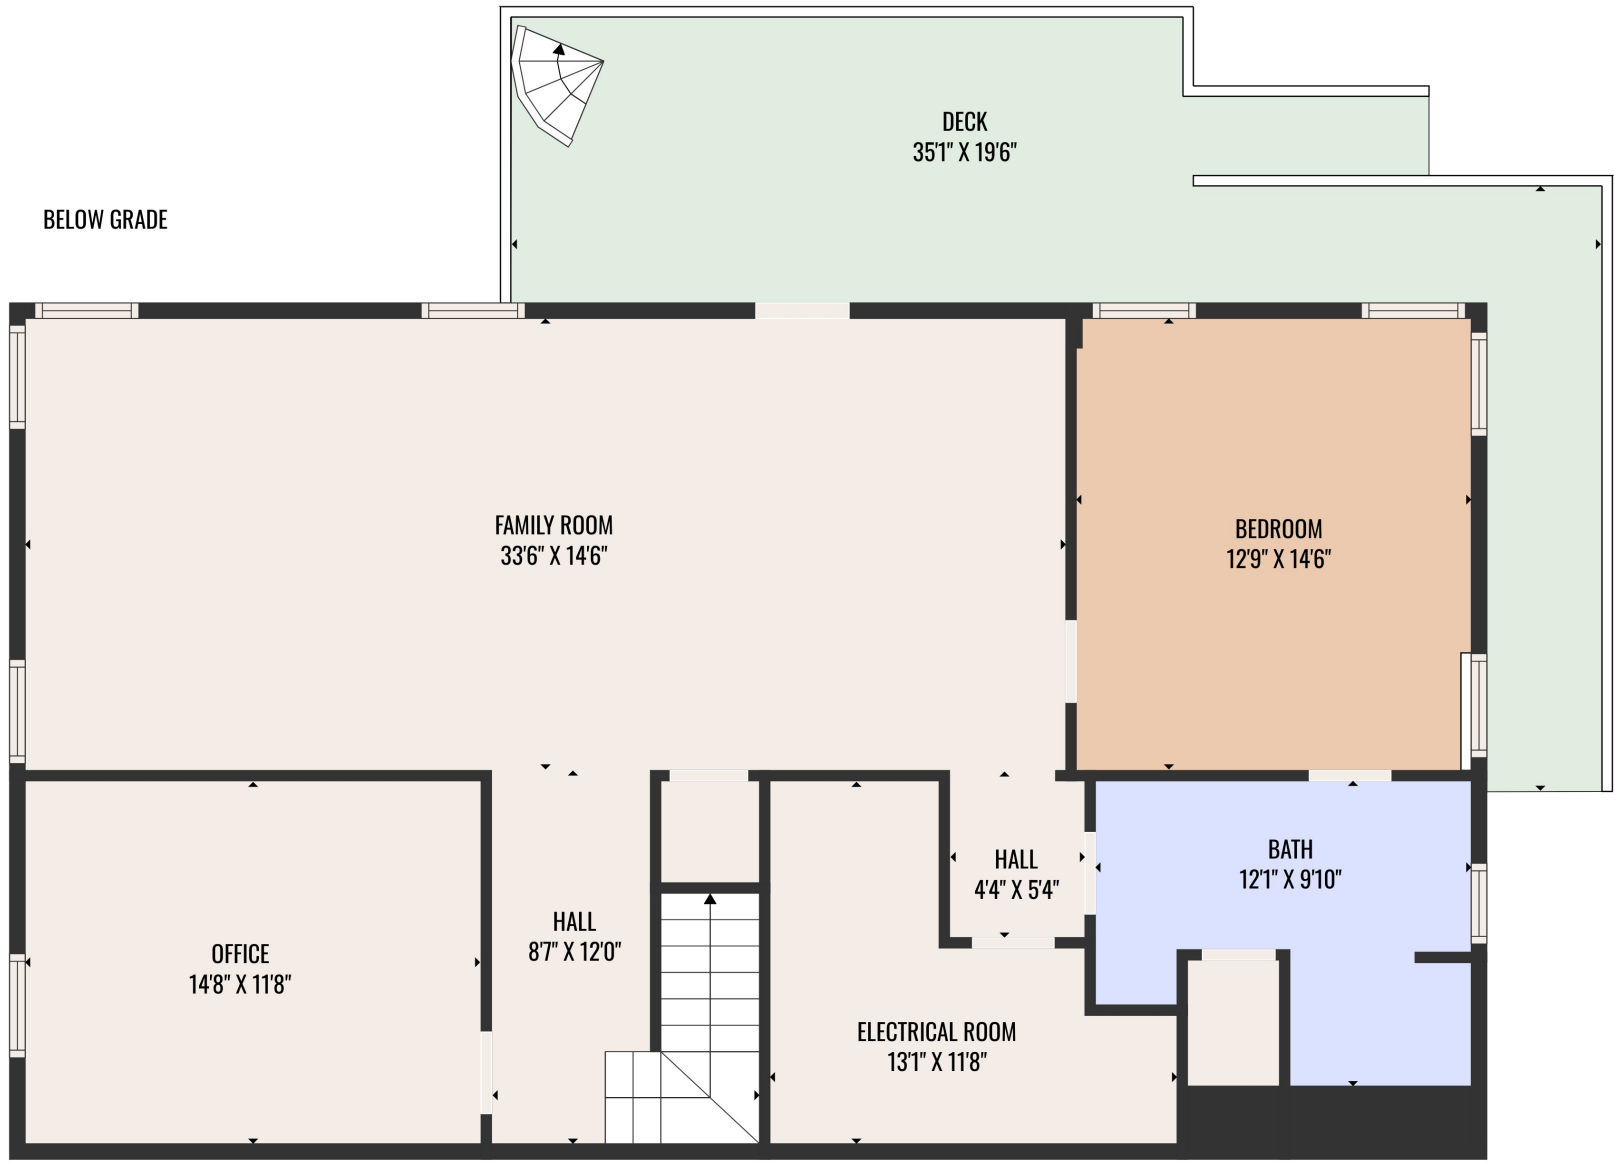

Estimated areas

GLA FLOOR 1 - BELOW GRADE: 1201 sq. ft, excluded 445 sq. ft
GLA FLOOR 2: 1352 sq. ft, excluded 656 sq. ft
GLA FLOOR 3: 994 sq. ft, excluded 331 sq. ft
Total GLA 3547 sq. ft, total scanned area 4926 sq. ft

Complies With Ansi Standards. Sizes And Dimensions Are Approximate, Actual May Vary.