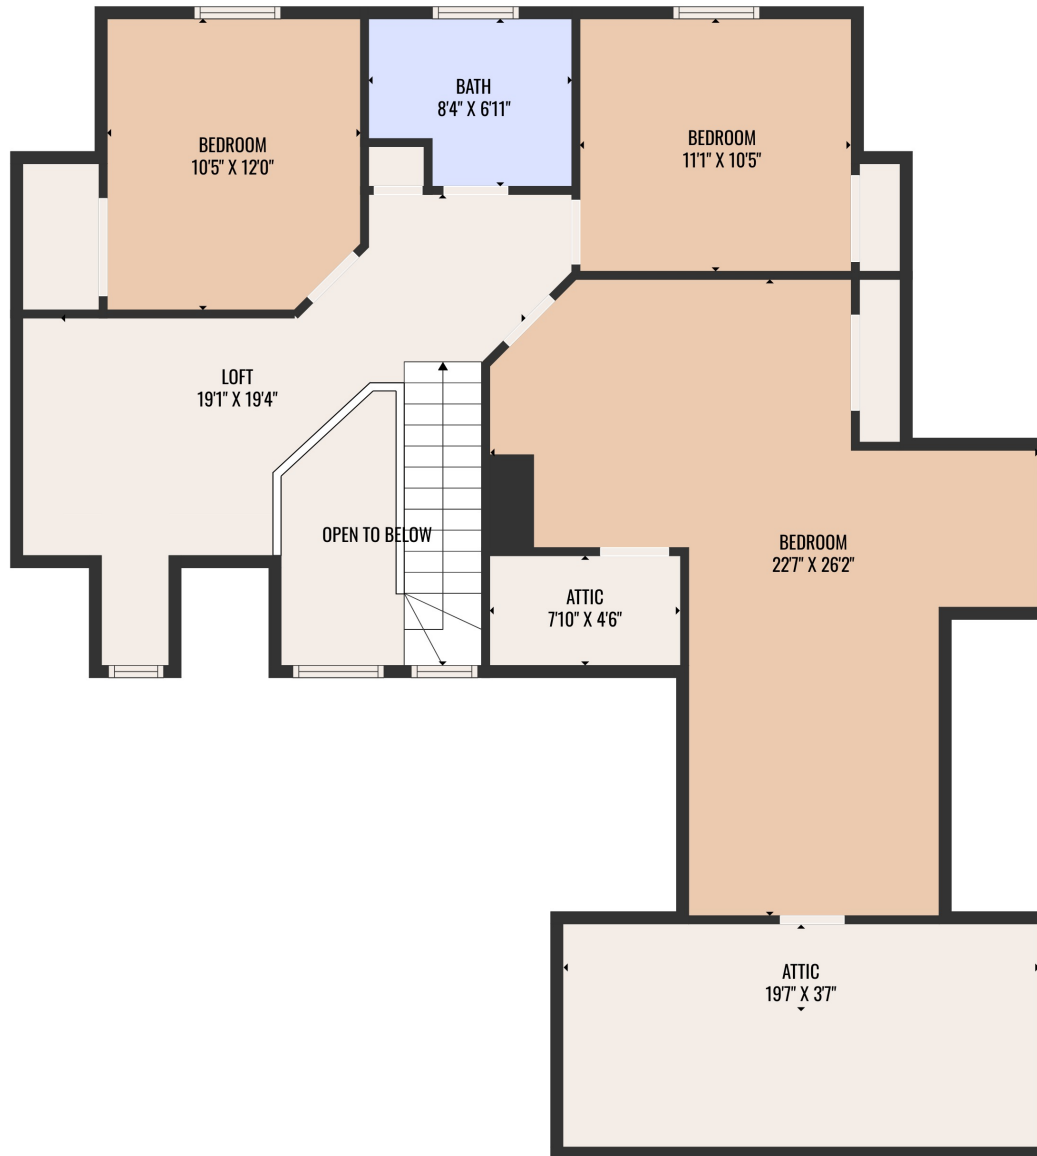

FLOOR 1 - BELOW GRADE

### Estimated areas

GLA FLOOR 1 - BELOW GRADE: 1201 sq. ft, excluded 445 sq. ft  
 GLA FLOOR 2: 1352 sq. ft, excluded 656 sq. ft  
 GLA FLOOR 3: 994 sq. ft, excluded 331 sq. ft  
 Total GLA 3547 sq. ft, total scanned area 4926 sq. ft

Complies With Ansi Standards. Sizes And Dimensions Are Approximate, Actual May Vary.