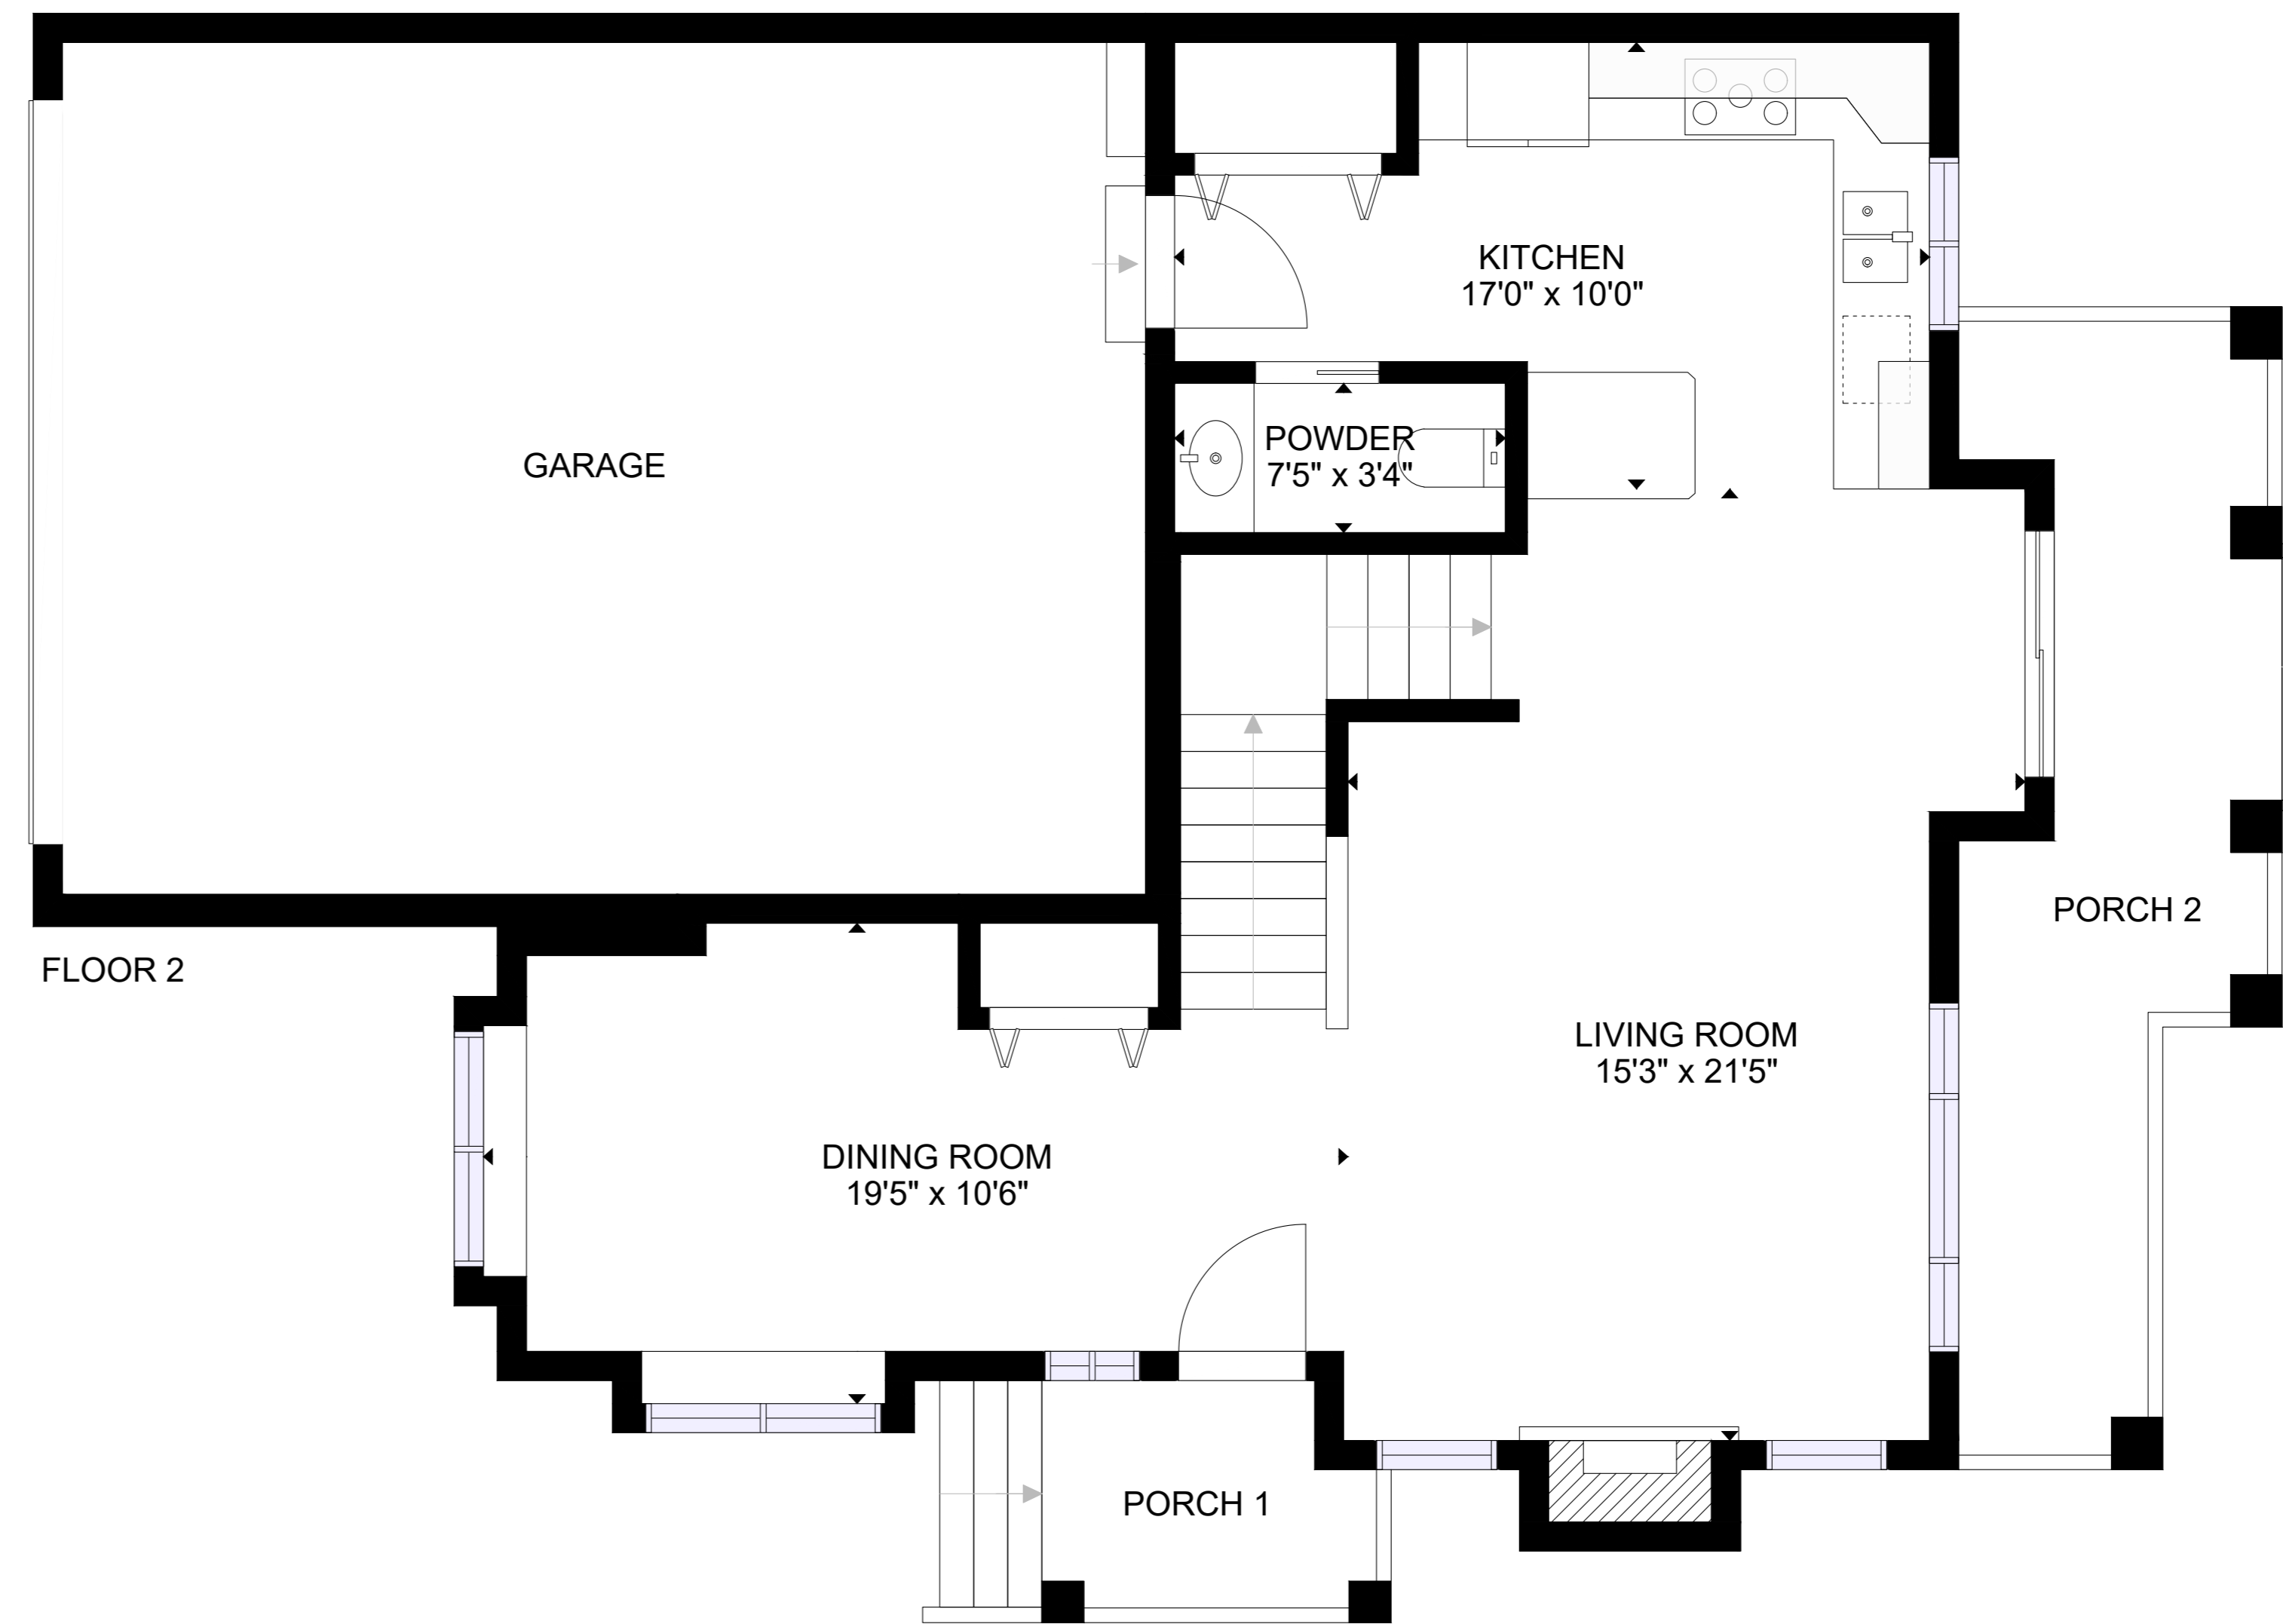

FLOOR 3

FLOOR 1

FLOOR 2

ESTIMATED AREAS:

FLOOR 1: 668 sq.ft,

FLOOR 2: 714 sq.ft,

FLOOR 3: 866 sq.ft

TOTAL: 2248 sq.

EXCLUDED AREAS: PORCH: 35 sq.ft, DECK: 131 sq.ft, GARAGE: 468 sq.ft ft

SIZES AND DIMENSIONS ARE APPROXIMATE. ACTUAL MAY VARY.