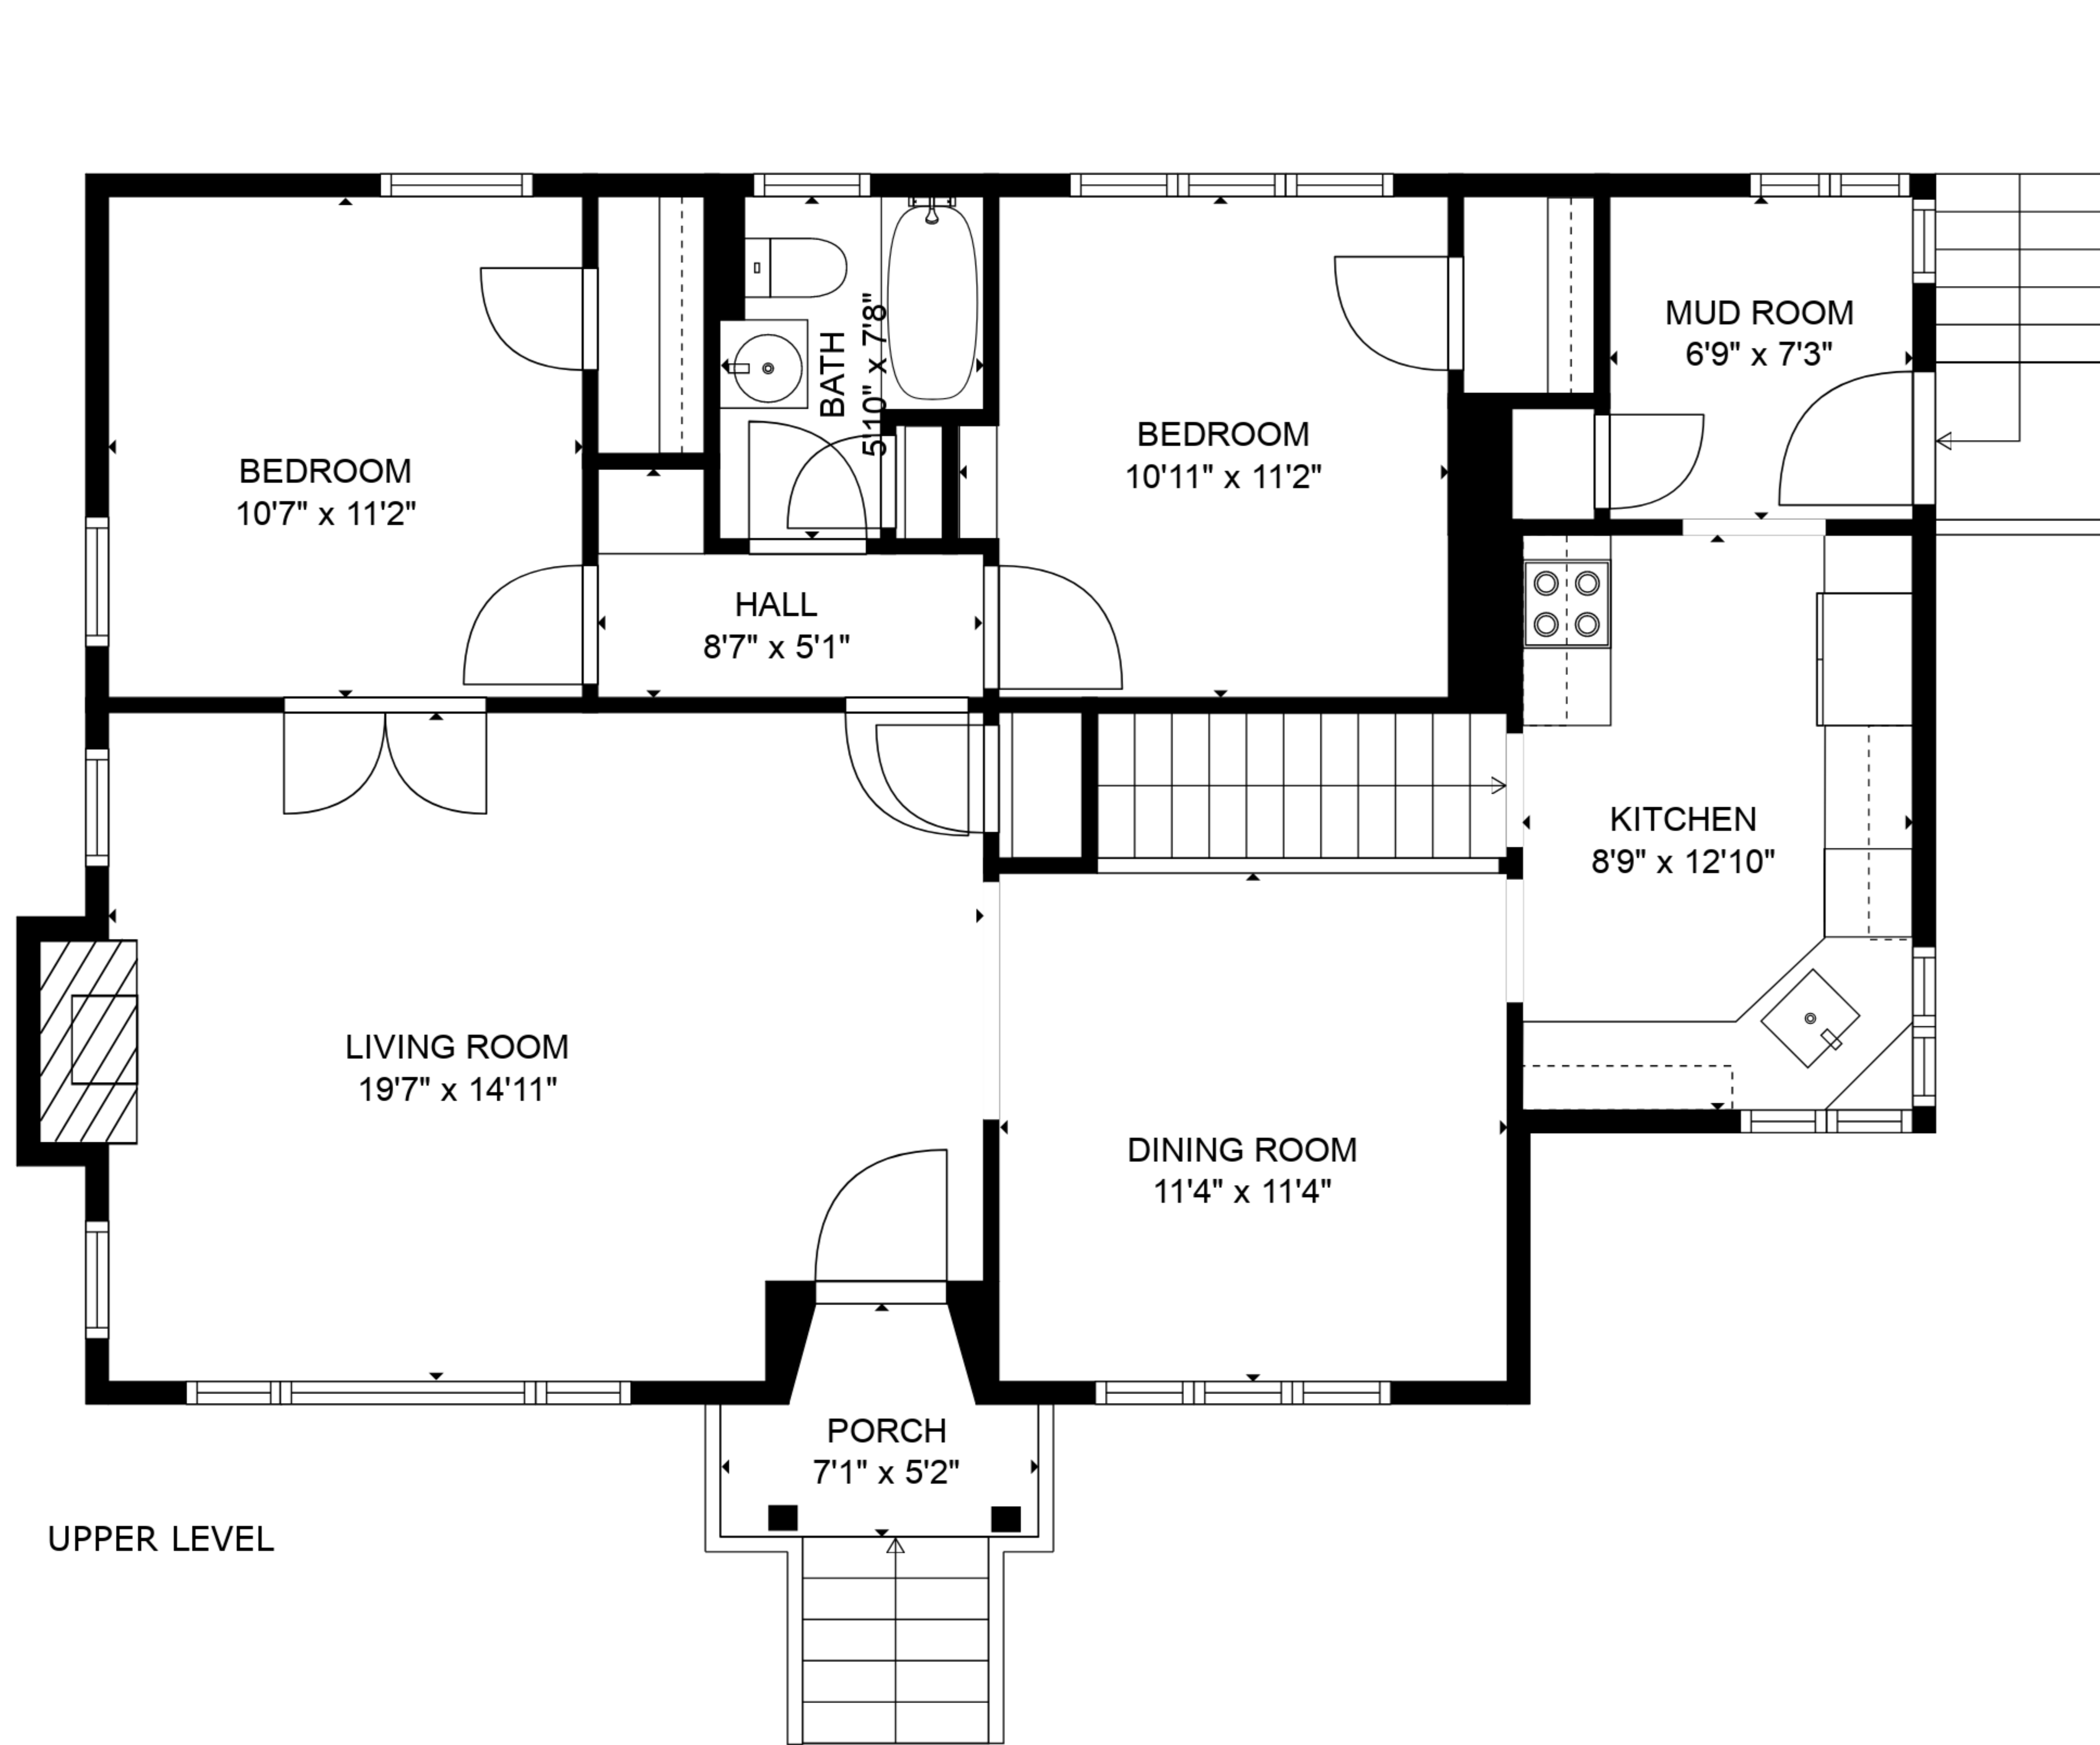

TOTAL: 2018 sq. ft
 BELOW GROUND: 1015 sq. ft, UPPER LEVEL: 1003 sq. ft
 EXCLUDED AREAS: FIREPLACE: 18 sq. ft, PORCH: 30 sq. ft

SIZES AND DIMENSIONS ARE APPROXIMATE, ACTUAL MAY VARY.

TOTAL: 2018 sq. ft
 BELOW GROUND: 1015 sq. ft, UPPER LEVEL: 1003 sq. ft
 EXCLUDED AREAS: FIREPLACE: 18 sq. ft, PORCH: 30 sq. ft

SIZES AND DIMENSIONS ARE APPROXIMATE, ACTUAL MAY VARY.

TOTAL: 2018 sq. ft
 BELOW GROUND: 1015 sq. ft, UPPER LEVEL: 1003 sq. ft
 EXCLUDED AREAS: FIREPLACE: 18 sq. ft, PORCH: 30 sq. ft

SIZES AND DIMENSIONS ARE APPROXIMATE, ACTUAL MAY VARY.