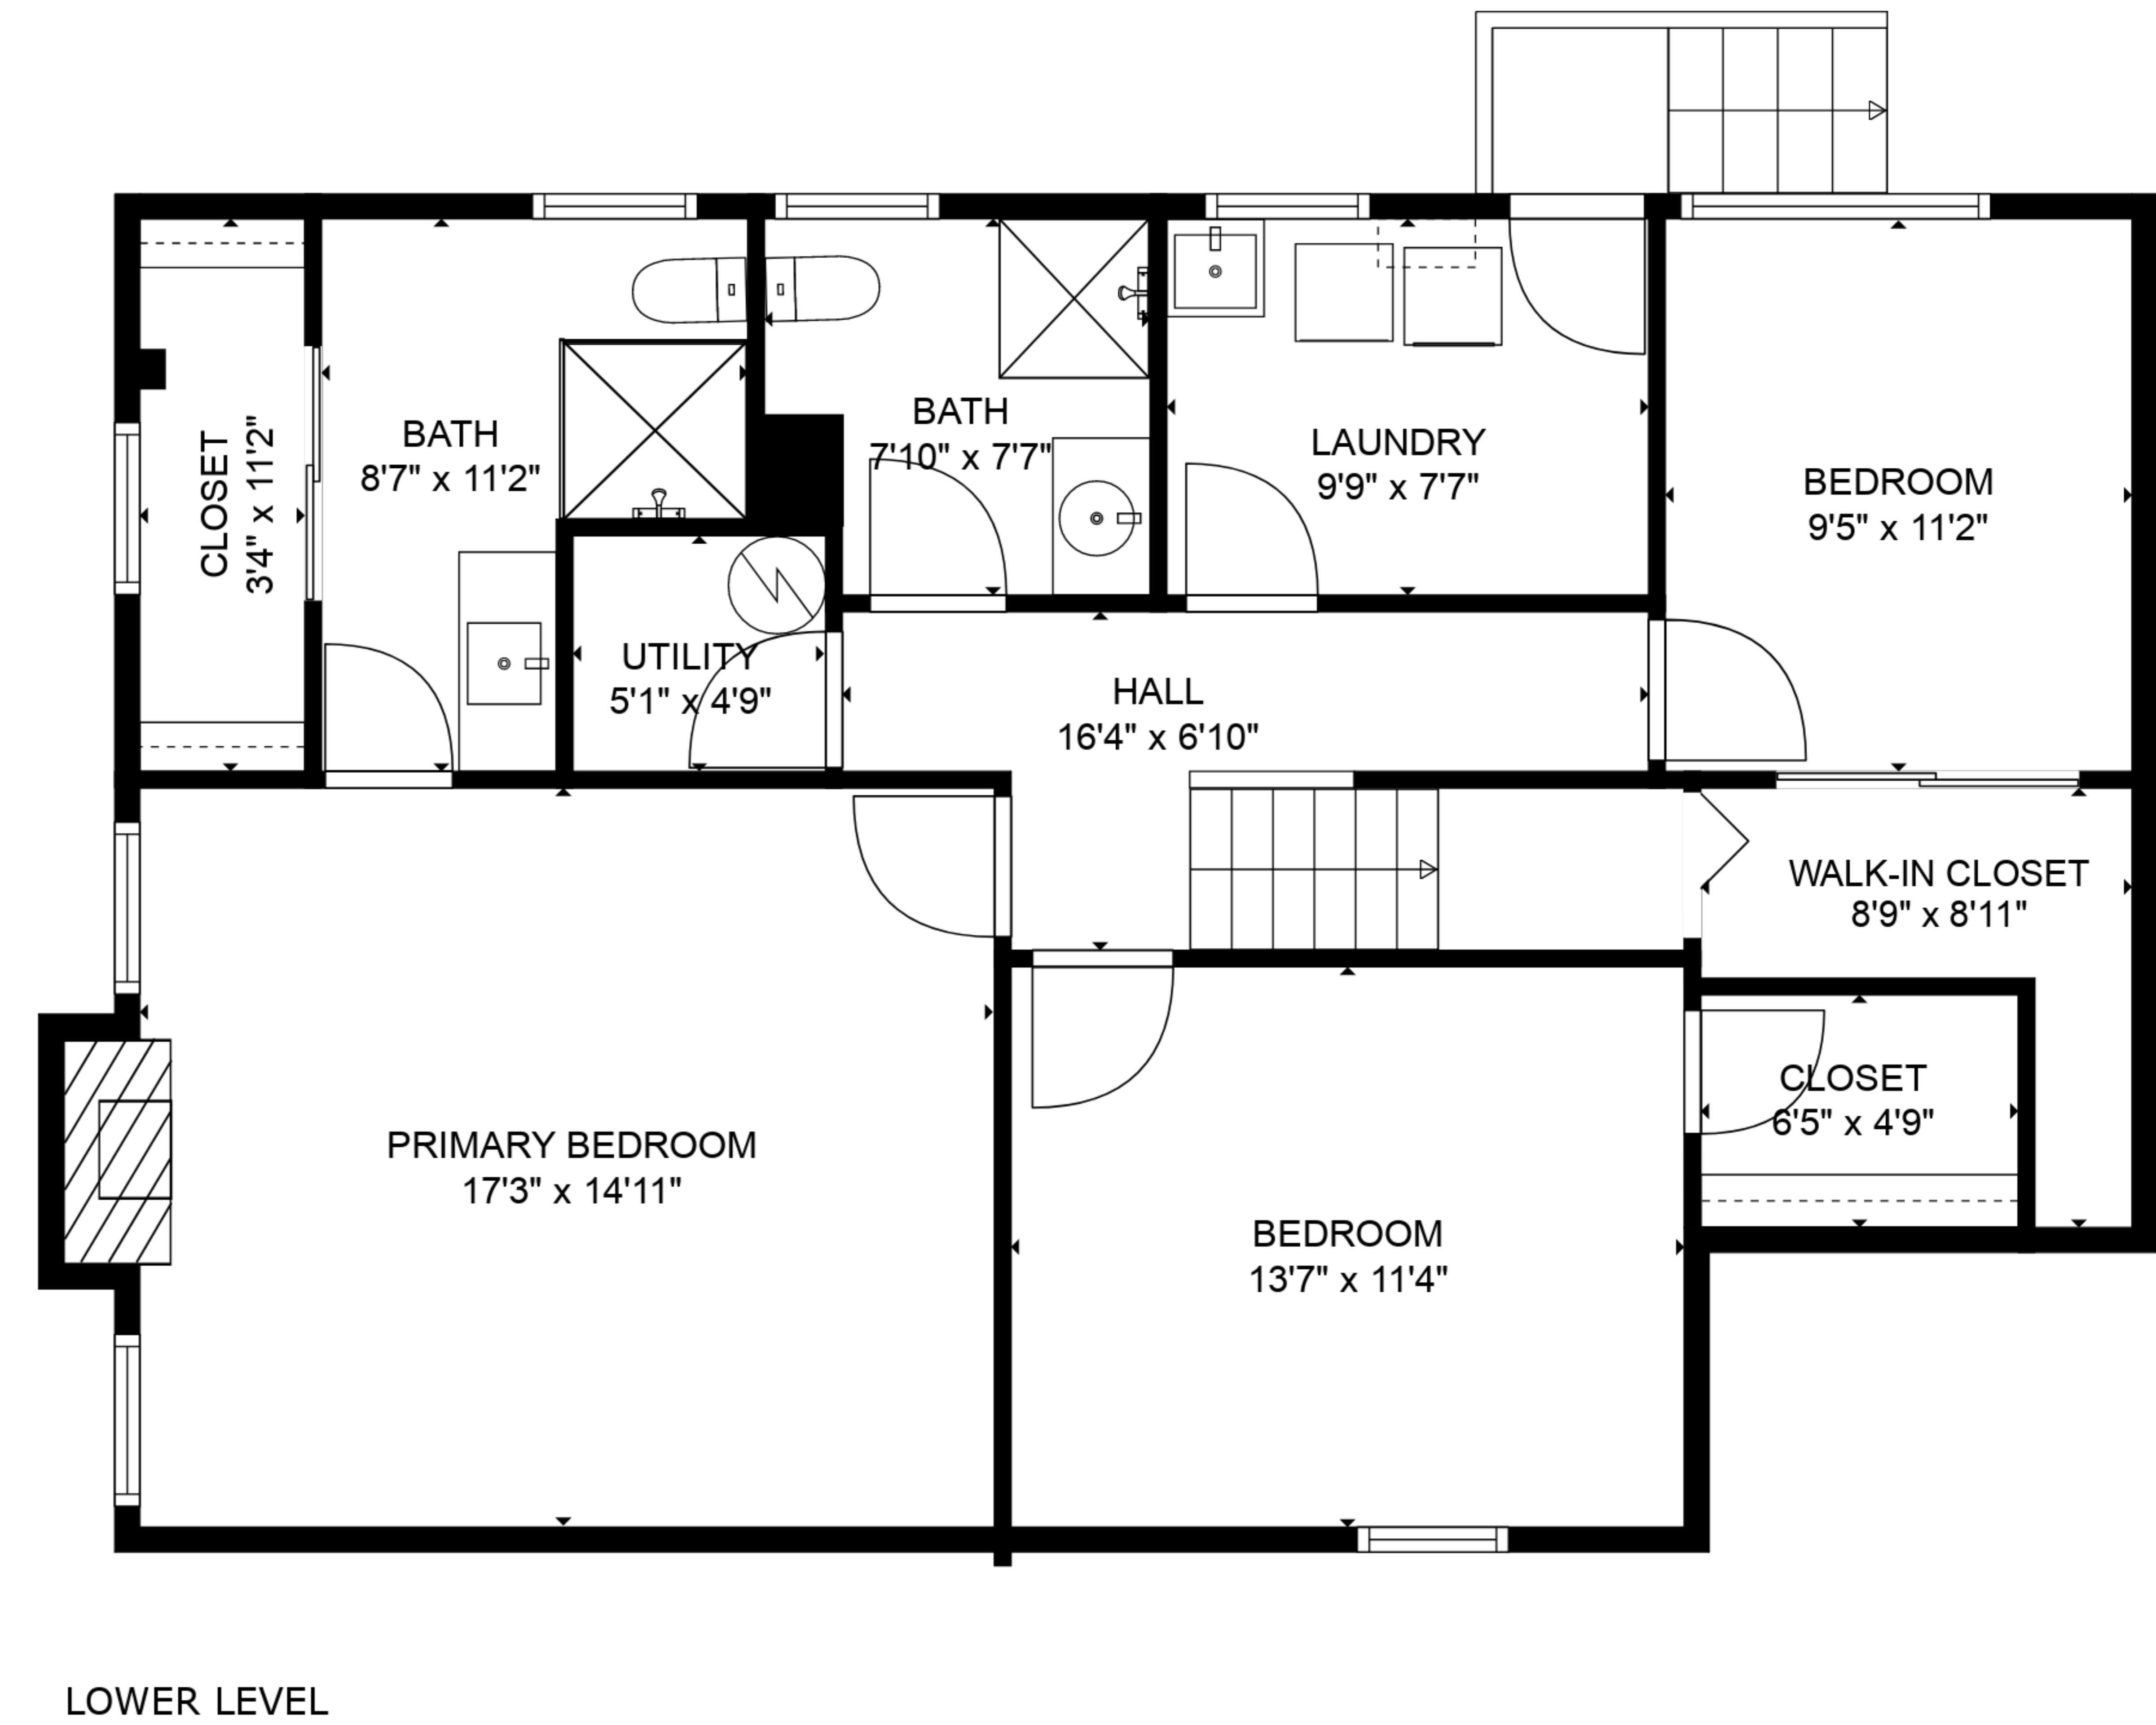

TOTAL: 2018 sq. ft
 BELOW GROUND: 1015 sq. ft, UPPER LEVEL: 1003 sq. ft
 EXCLUDED AREAS: FIREPLACE: 18 sq. ft, PORCH: 30 sq. ft

SIZES AND DIMENSIONS ARE APPROXIMATE, ACTUAL MAY VARY.

TOTAL: 2018 sq. ft
 BELOW GROUND: 1015 sq. ft, UPPER LEVEL: 1003 sq. ft
 EXCLUDED AREAS: FIREPLACE: 18 sq. ft, PORCH: 30 sq. ft

SIZES AND DIMENSIONS ARE APPROXIMATE, ACTUAL MAY VARY.

TOTAL: 2018 sq. ft
 BELOW GROUND: 1015 sq. ft, UPPER LEVEL: 1003 sq. ft
 EXCLUDED AREAS: FIREPLACE: 18 sq. ft, PORCH: 30 sq. ft

SIZES AND DIMENSIONS ARE APPROXIMATE, ACTUAL MAY VARY.