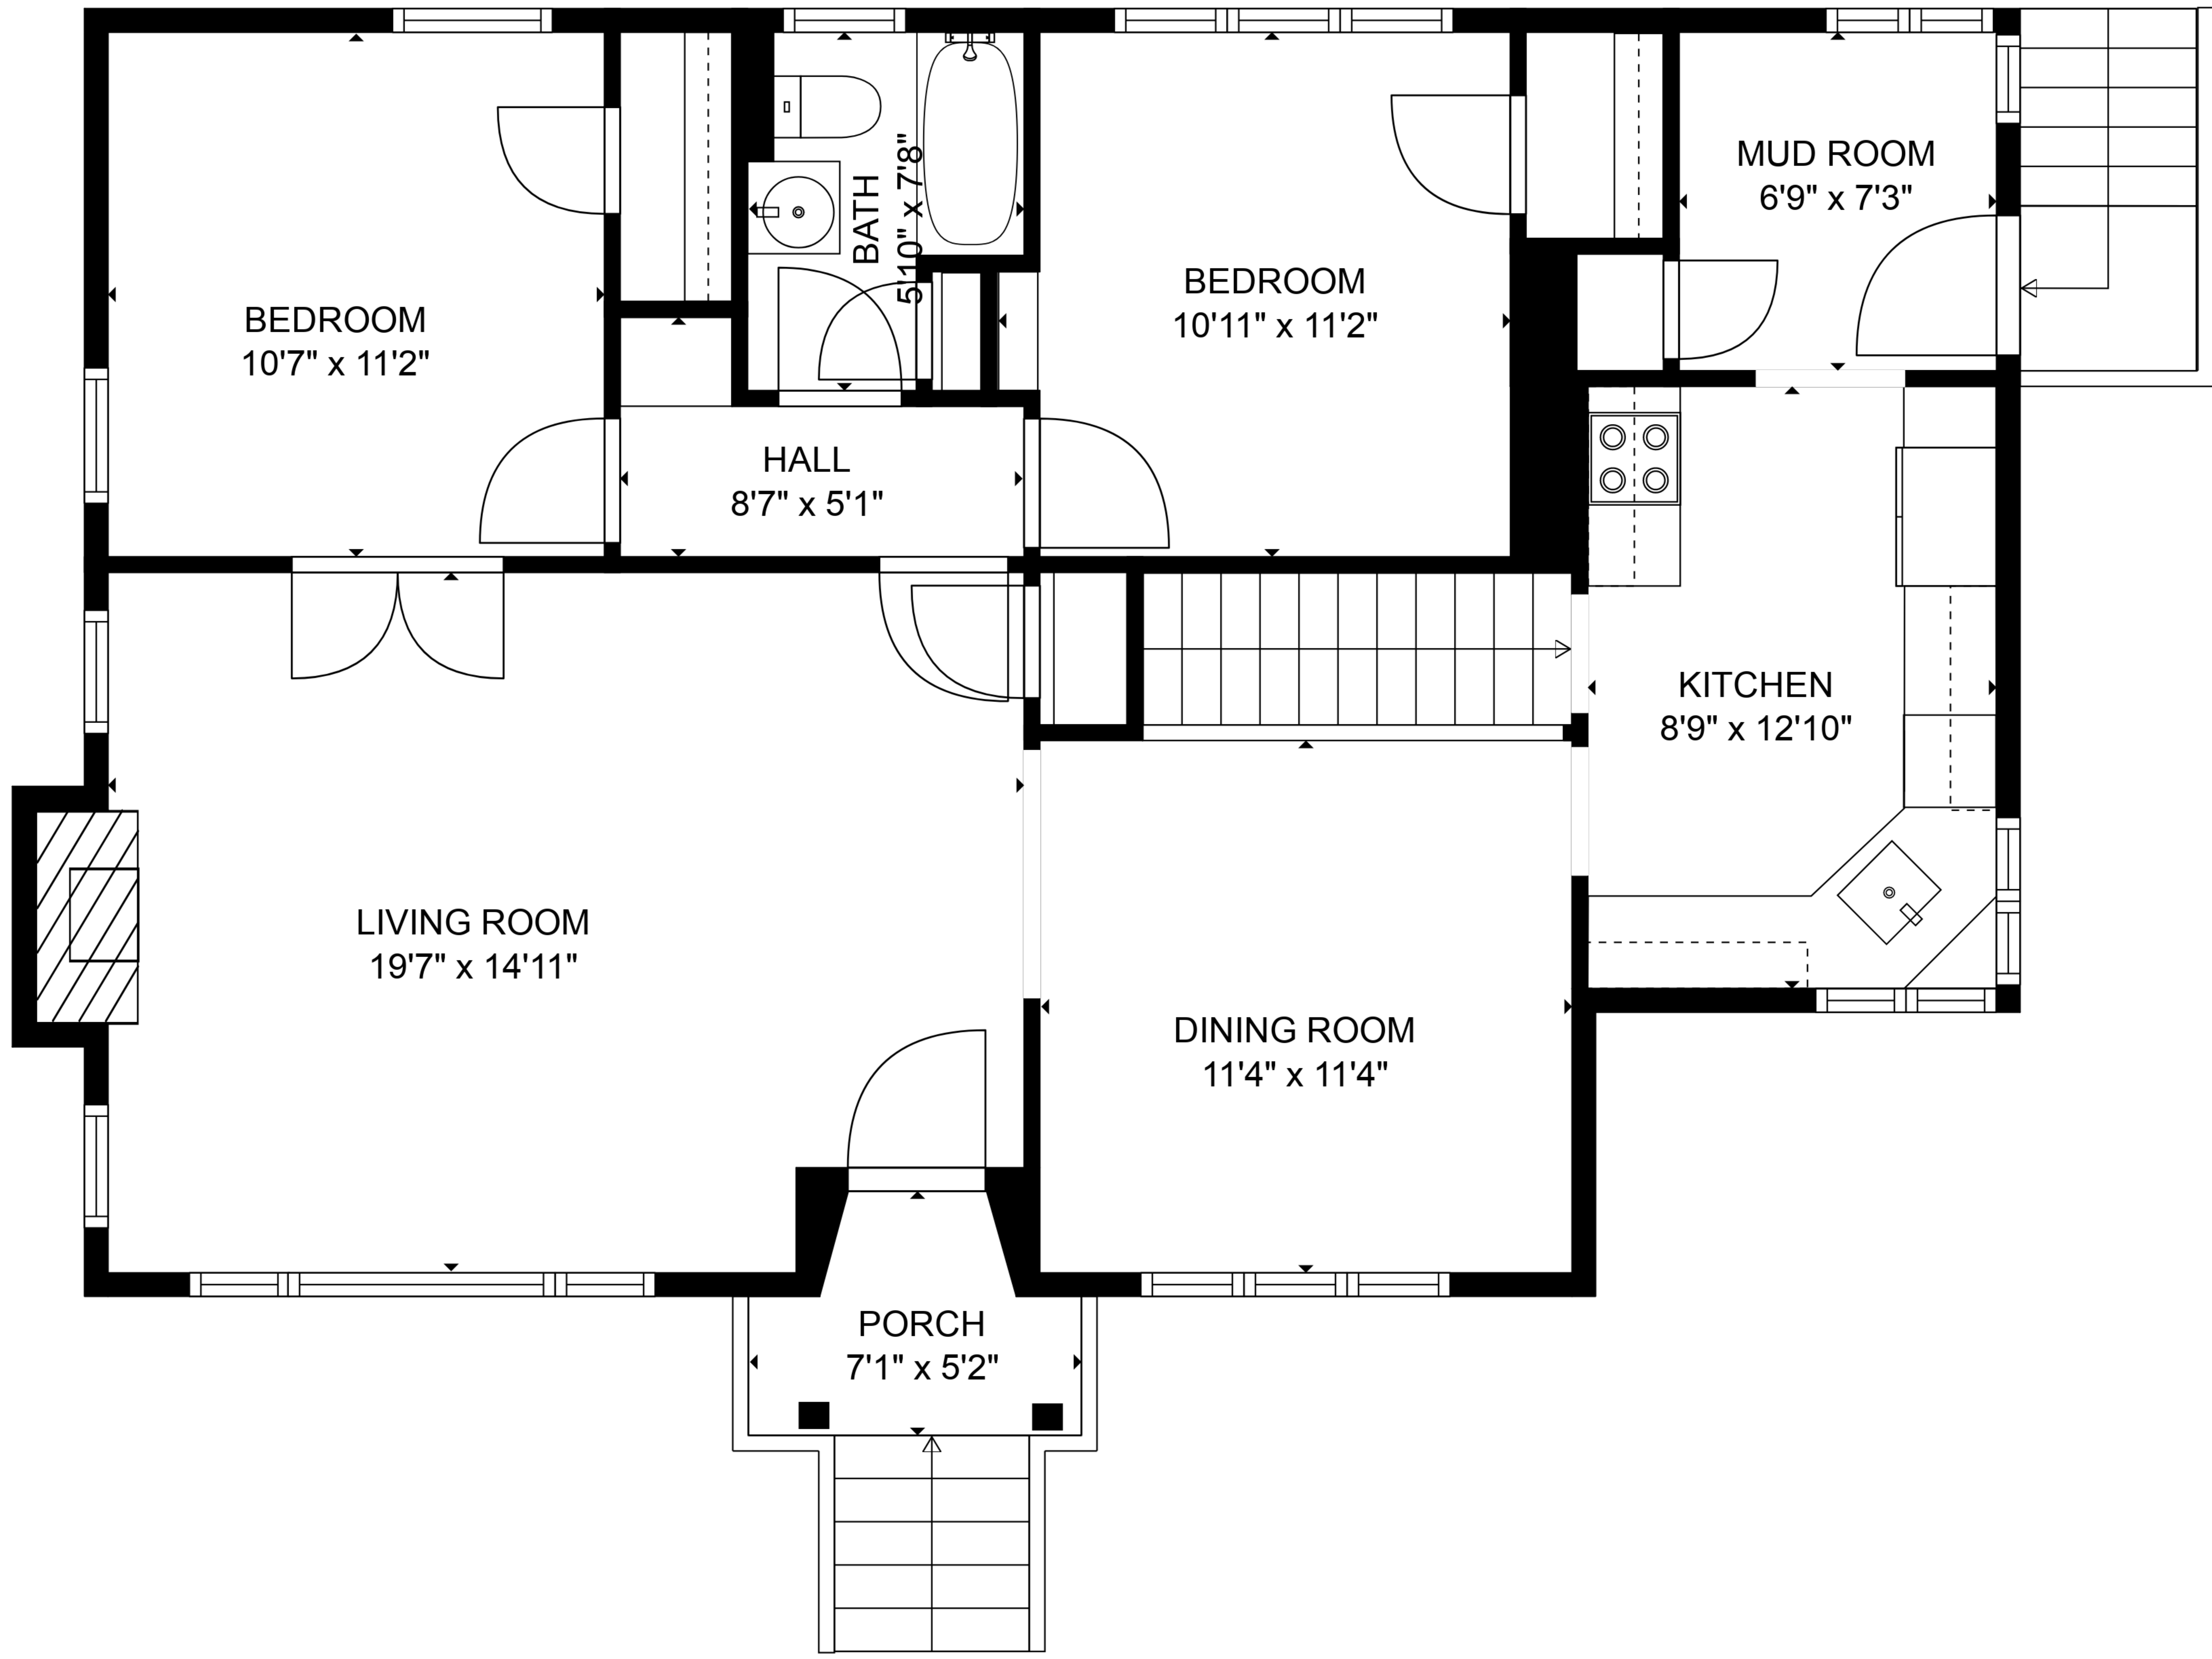

TOTAL: 2018 sq. ft
 BELOW GROUND: 1015 sq. ft, UPPER LEVEL: 1003 sq. ft
 EXCLUDED AREAS: FIREPLACE: 18 sq. ft, PORCH: 30 sq. ft

SIZES AND DIMENSIONS ARE APPROXIMATE, ACTUAL MAY VARY.

TOTAL: 2018 sq. ft
 BELOW GROUND: 1015 sq. ft, UPPER LEVEL: 1003 sq. ft
 EXCLUDED AREAS: FIREPLACE: 18 sq. ft, PORCH: 30 sq. ft

SIZES AND DIMENSIONS ARE APPROXIMATE, ACTUAL MAY VARY.

TOTAL: 2018 sq. ft
 BELOW GROUND: 1015 sq. ft, UPPER LEVEL: 1003 sq. ft
 EXCLUDED AREAS: FIREPLACE: 18 sq. ft, PORCH: 30 sq. ft

SIZES AND DIMENSIONS ARE APPROXIMATE, ACTUAL MAY VARY.