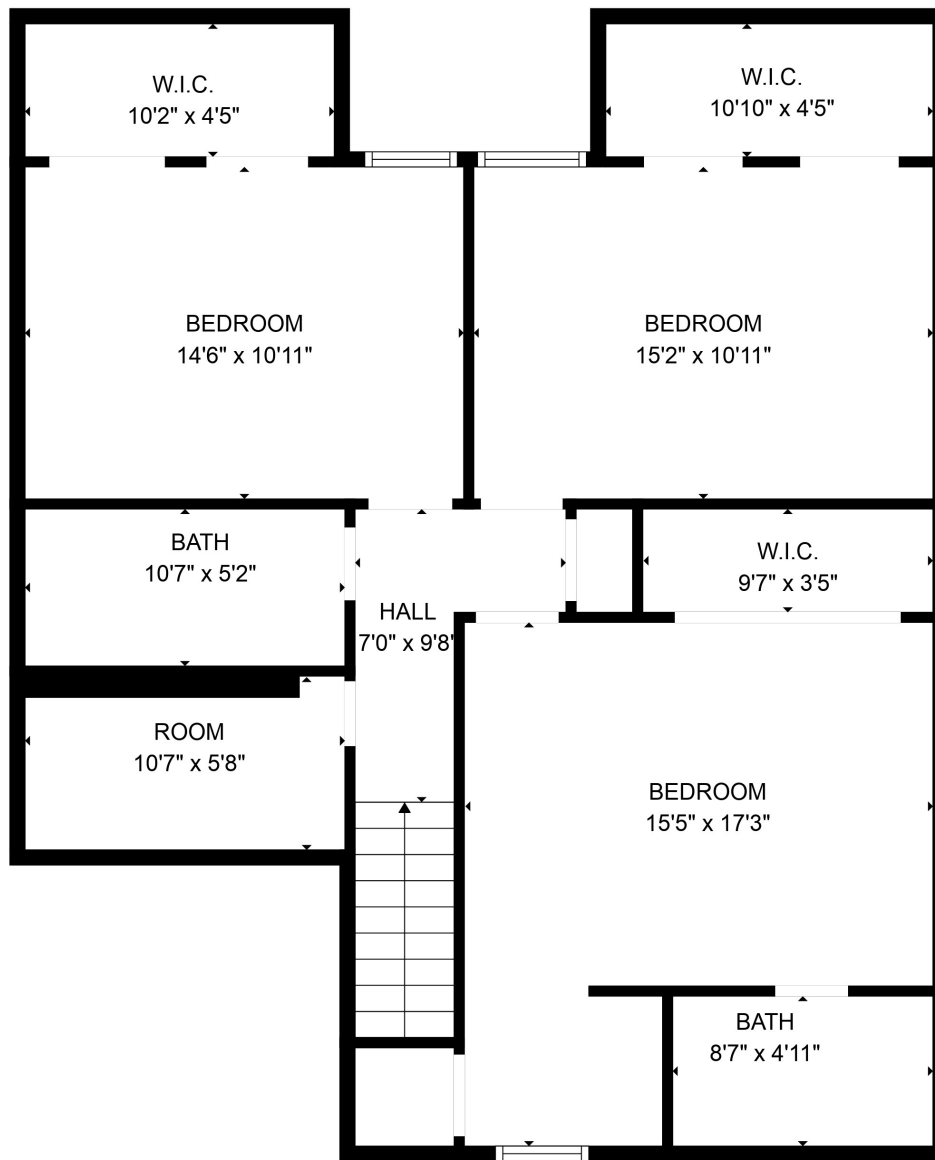

FLOOR 1

FLOOR 2

Total scanned area: 2786 sq. ft

SIZES AND DIMENSIONS ARE APPROXIMATE. ACTUAL MAY VARY.

Total scanned area: 2786 sq. ft

SIZES AND DIMENSIONS ARE APPROXIMATE. ACTUAL MAY VARY.

Total scanned area: 2786 sq. ft

SIZES AND DIMENSIONS ARE APPROXIMATE. ACTUAL MAY VARY.