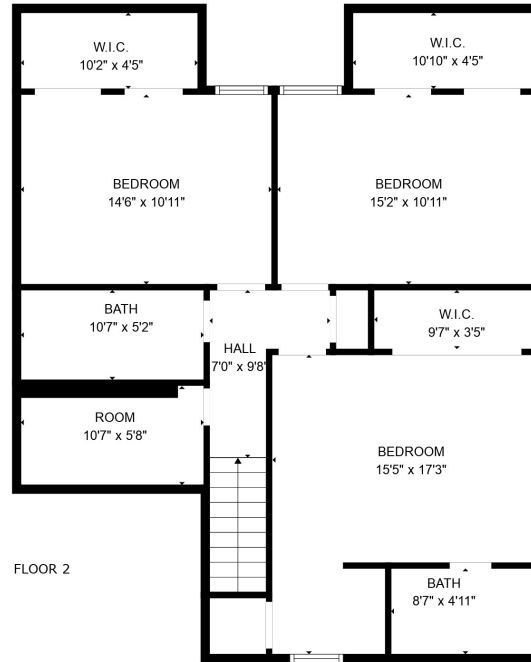

FLOOR 1

FLOOR 2

Total scanned area: 2786 sq. ft

SIZES AND DIMENSIONS ARE APPROXIMATE. ACTUAL MAY VARY.

Total scanned area: 2786 sq. ft

SIZES AND DIMENSIONS ARE APPROXIMATE. ACTUAL MAY VARY.

Total scanned area: 2786 sq. ft

SIZES AND DIMENSIONS ARE APPROXIMATE. ACTUAL MAY VARY.