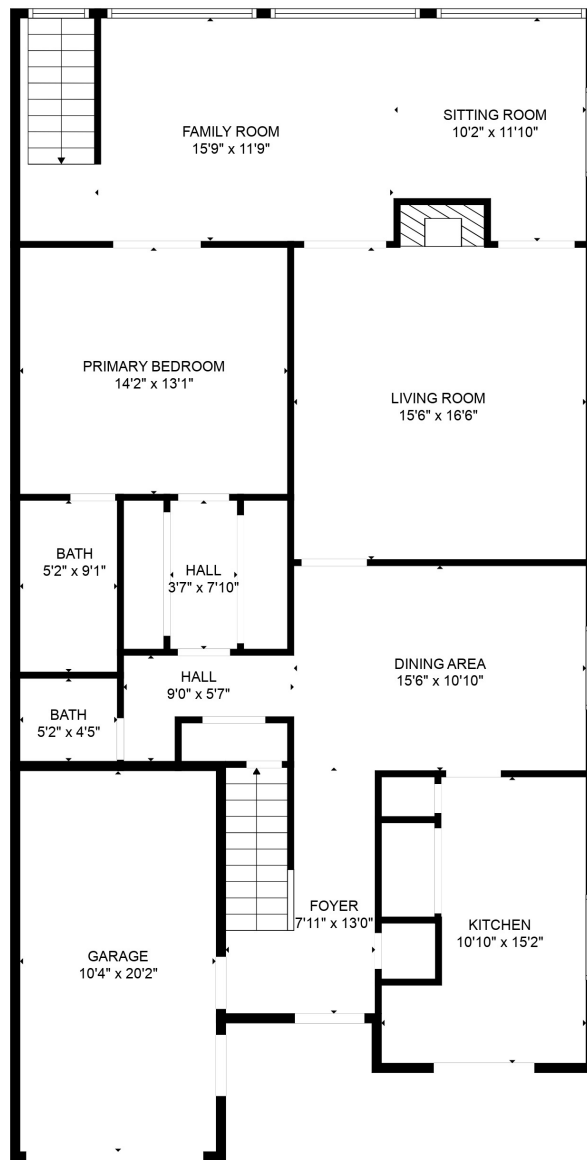

FLOOR 1

FLOOR 2

Total scanned area: 2786 sq. ft

SIZES AND DIMENSIONS ARE APPROXIMATE. ACTUAL MAY VARY.

Total scanned area: 2786 sq. ft

SIZES AND DIMENSIONS ARE APPROXIMATE. ACTUAL MAY VARY.

Total scanned area: 2786 sq. ft

SIZES AND DIMENSIONS ARE APPROXIMATE. ACTUAL MAY VARY.