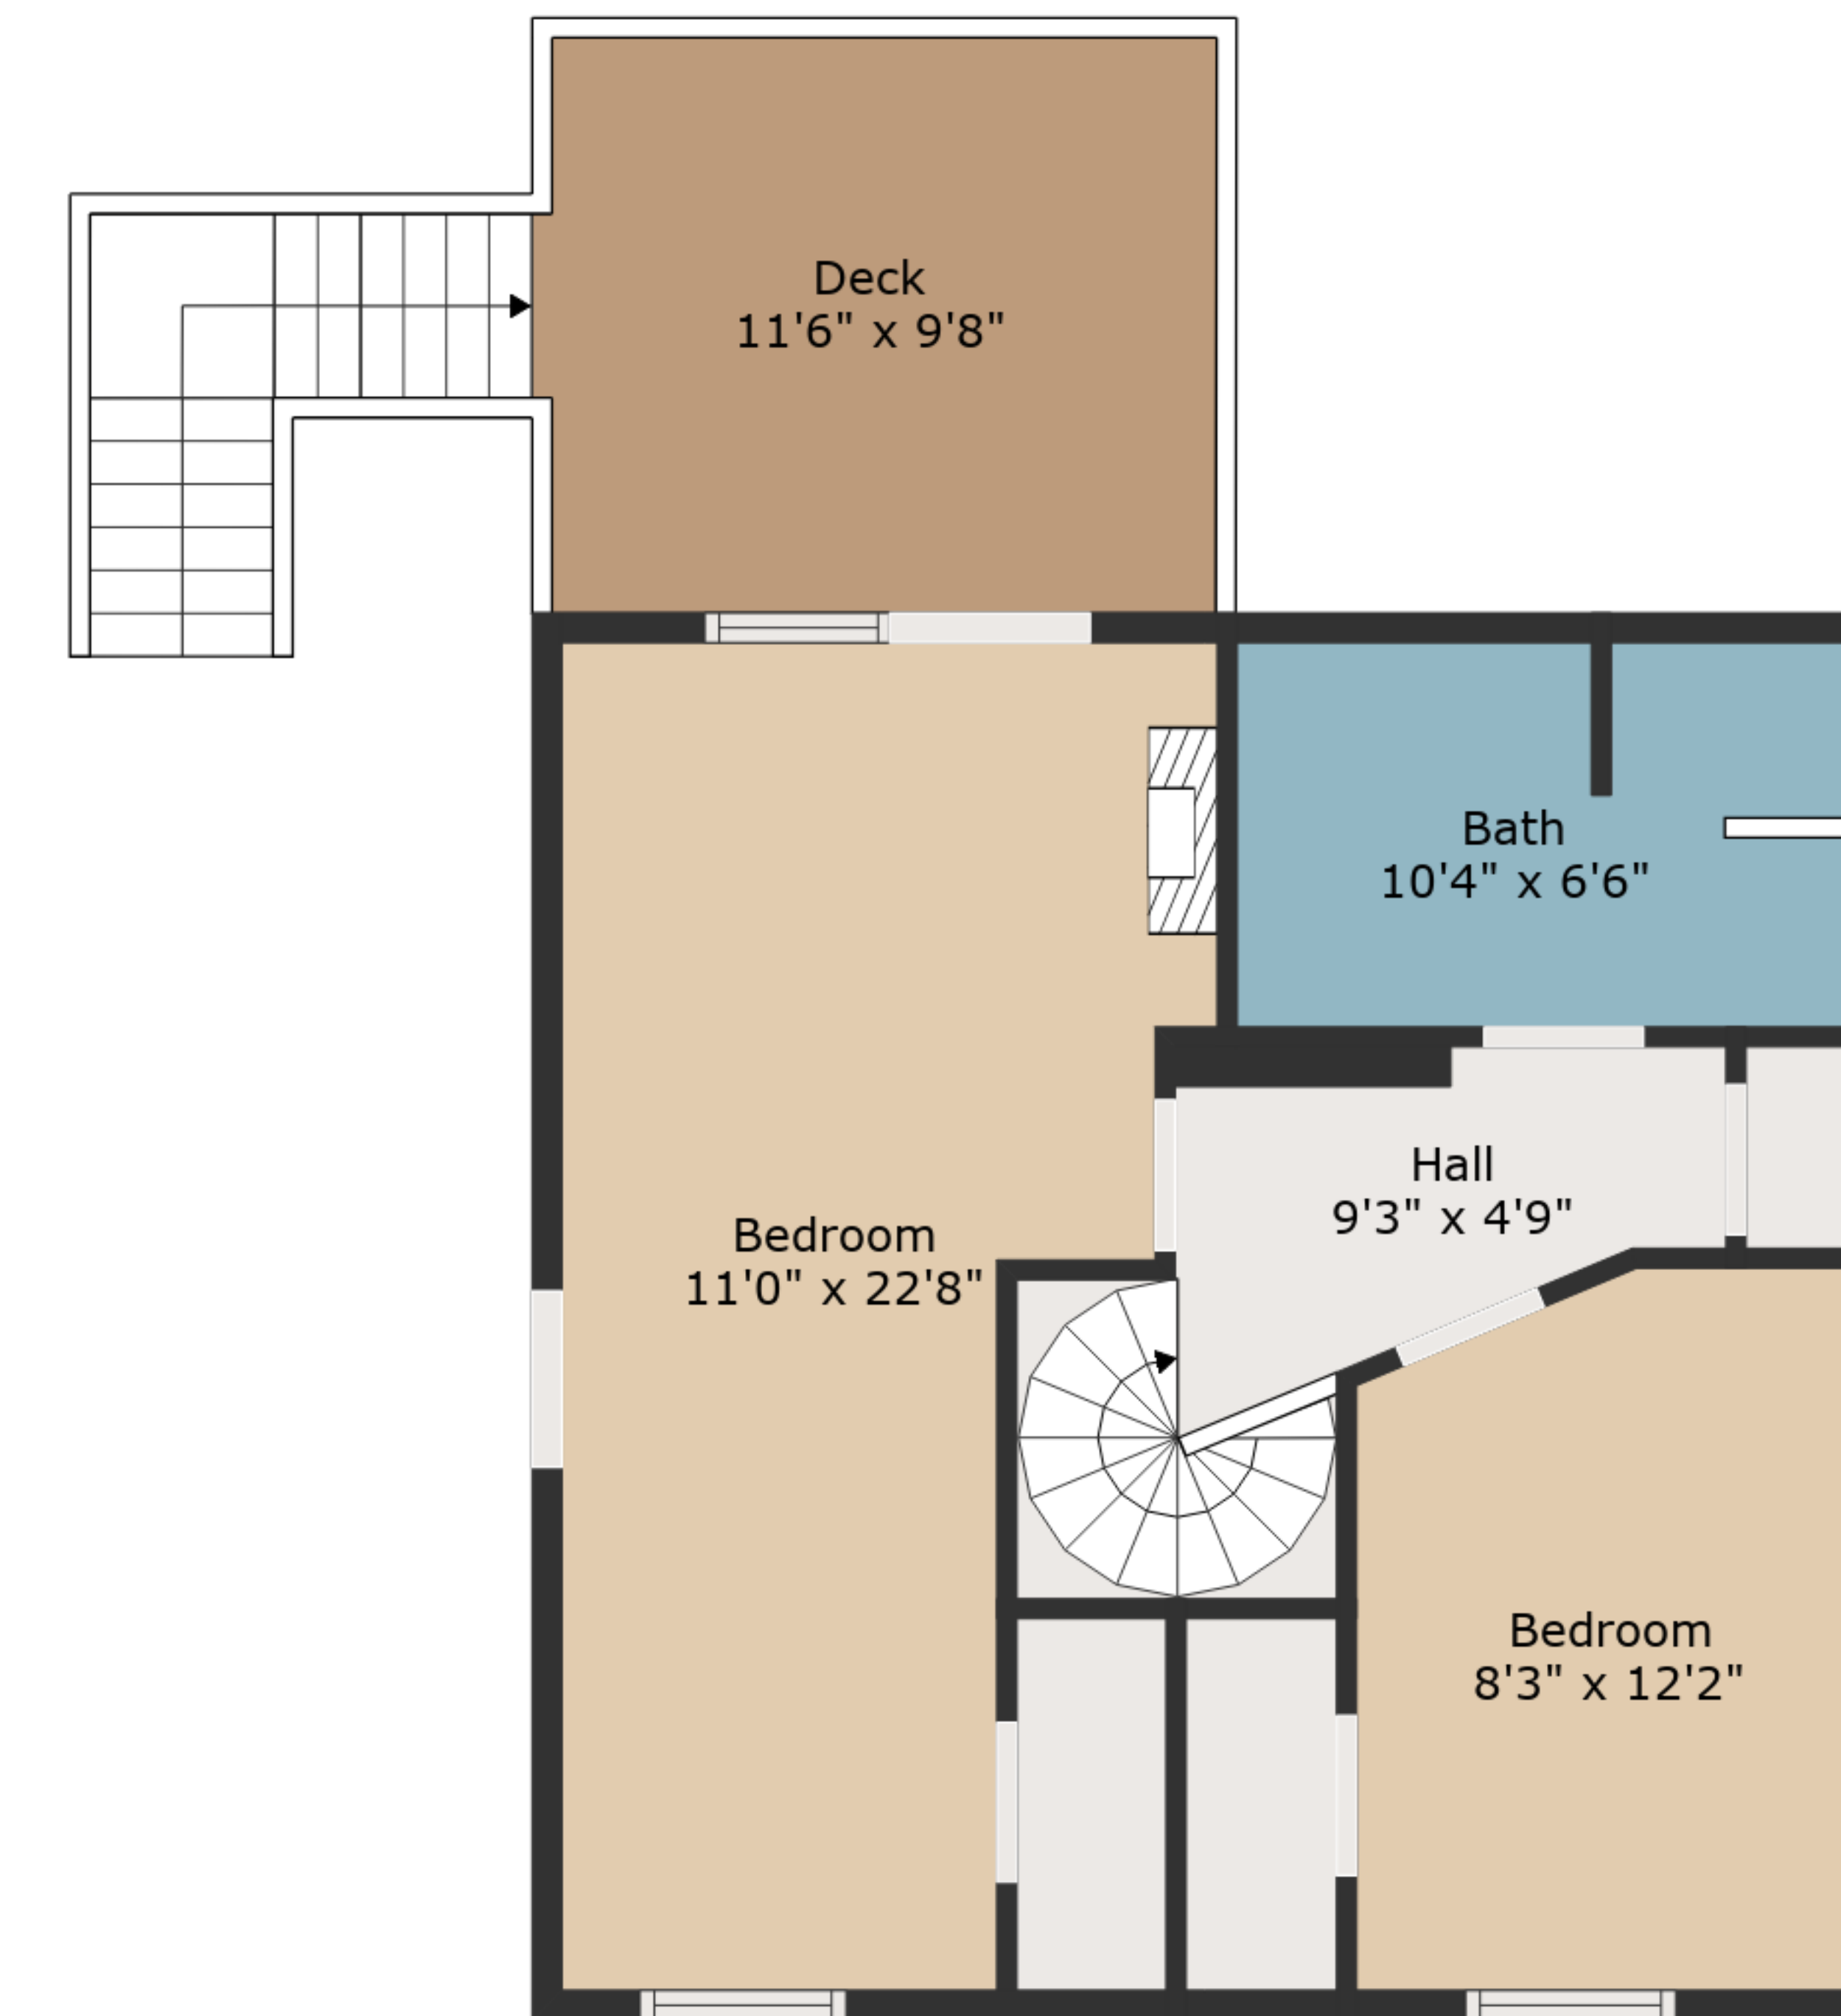

Swimming Pool

TOTAL: 1448 sq. ft

FLOOR 1: 955 sq. ft, FLOOR 2: 493 sq. ft

EXCLUDED AREAS: CARPORT: 280 sq. ft, PORCH: 199 sq. ft, COVERED PATIO: 182 sq. ft,
PATIO: 504 sq. ft, DECK: 629 sq. ft

Measurements Are Deemed Highly Reliable But Not Guaranteed.

TOTAL: 1448 sq. ft

FLOOR 1: 955 sq. ft, FLOOR 2: 493 sq. ft

EXCLUDED AREAS: CARPORT: 280 sq. ft, PORCH: 199 sq. ft, COVERED PATIO: 182 sq. ft,
PATIO: 504 sq. ft, DECK: 629 sq. ft

Measurements Are Deemed Highly Reliable But Not Guaranteed.

Swimming Pool

Floor 1

Floor 2

TOTAL: 1448 sq. ft

FLOOR 1: 955 sq. ft, FLOOR 2: 493 sq. ft

EXCLUDED AREAS: CARPORT: 280 sq. ft, PORCH: 199 sq. ft, COVERED PATIO: 182 sq. ft,
PATIO: 504 sq. ft, DECK: 629 sq. ft