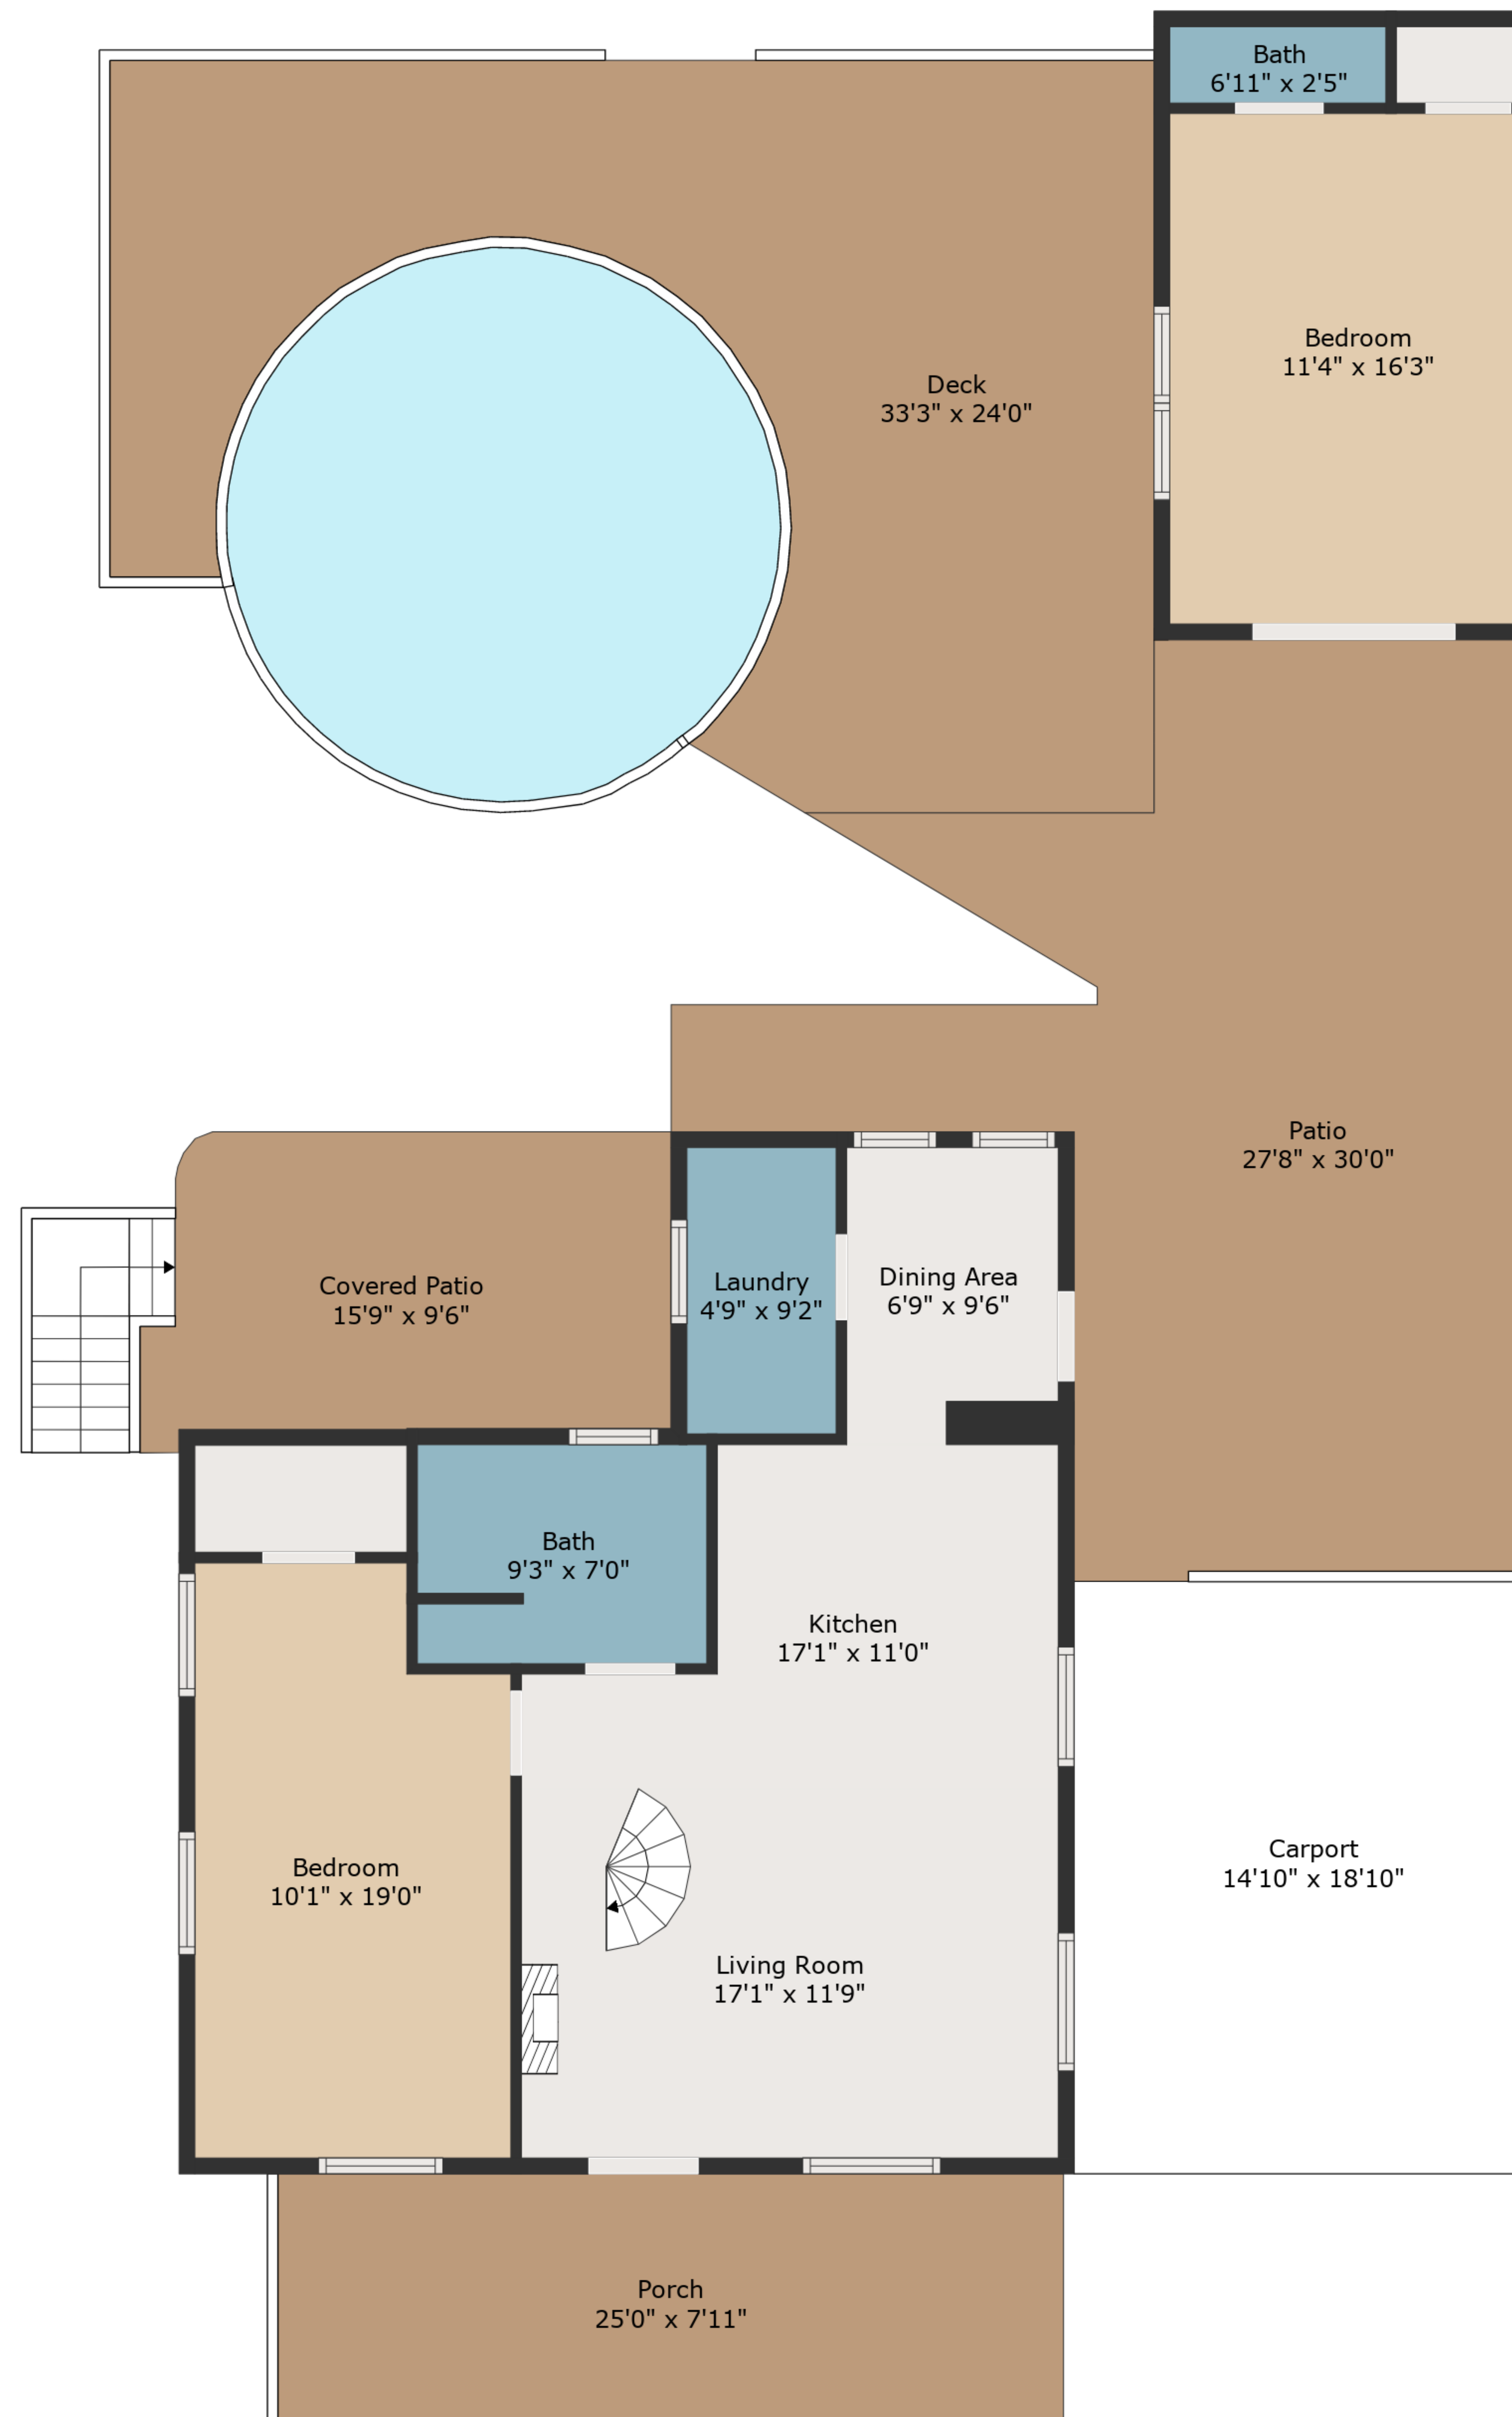

Swimming Pool

TOTAL: 1448 sq. ft

FLOOR 1: 955 sq. ft, FLOOR 2: 493 sq. ft

EXCLUDED AREAS: CARPORT: 280 sq. ft, PORCH: 199 sq. ft, COVERED PATIO: 182 sq. ft,
PATIO: 504 sq. ft, DECK: 629 sq. ft

Measurements Are Deemed Highly Reliable But Not Guaranteed.

TOTAL: 1448 sq. ft

FLOOR 1: 955 sq. ft, FLOOR 2: 493 sq. ft

EXCLUDED AREAS: CARPORT: 280 sq. ft, PORCH: 199 sq. ft, COVERED PATIO: 182 sq. ft,
PATIO: 504 sq. ft, DECK: 629 sq. ft

Measurements Are Deemed Highly Reliable But Not Guaranteed.

Swimming Pool

Floor 1

Floor 2

TOTAL: 1448 sq. ft

FLOOR 1: 955 sq. ft, FLOOR 2: 493 sq. ft

EXCLUDED AREAS: CARPORT: 280 sq. ft, PORCH: 199 sq. ft, COVERED PATIO: 182 sq. ft,
PATIO: 504 sq. ft, DECK: 629 sq. ft