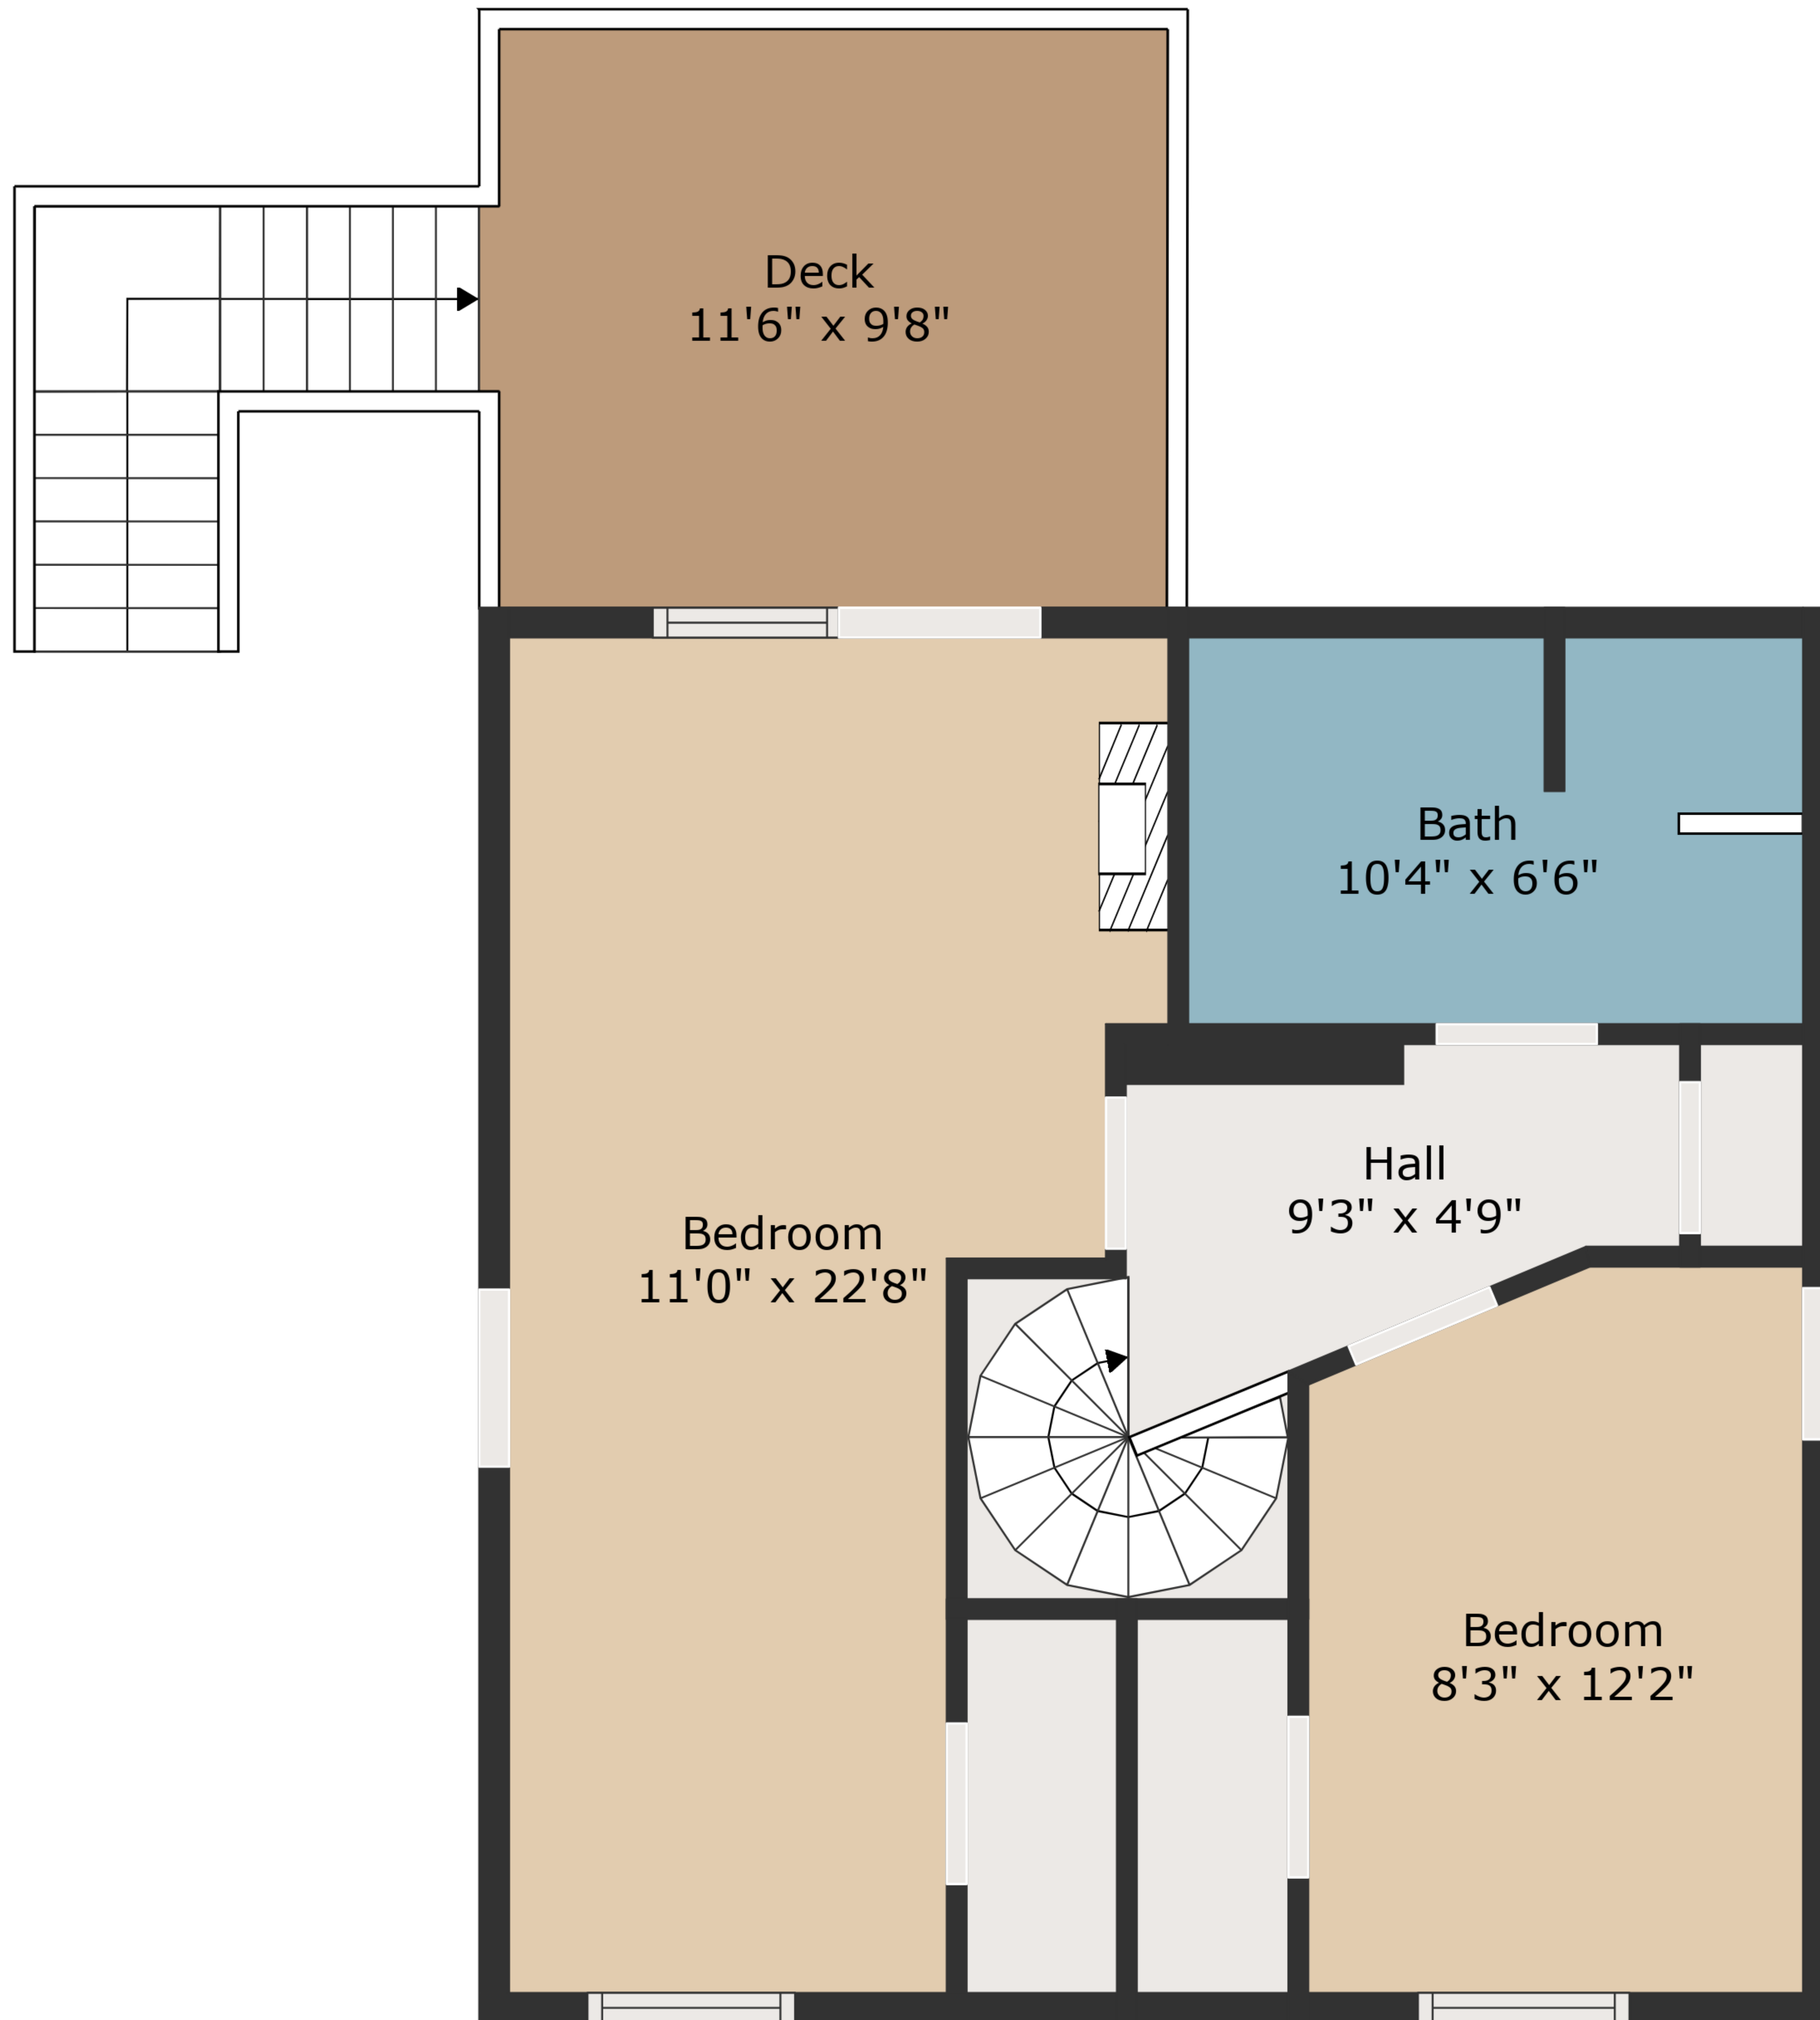

Swimming Pool

TOTAL: 1448 sq. ft

FLOOR 1: 955 sq. ft, FLOOR 2: 493 sq. ft

EXCLUDED AREAS: CARPORT: 280 sq. ft, PORCH: 199 sq. ft, COVERED PATIO: 182 sq. ft,
PATIO: 504 sq. ft, DECK: 629 sq. ft

Measurements Are Deemed Highly Reliable But Not Guaranteed.

TOTAL: 1448 sq. ft

FLOOR 1: 955 sq. ft, FLOOR 2: 493 sq. ft

EXCLUDED AREAS: CARPORT: 280 sq. ft, PORCH: 199 sq. ft, COVERED PATIO: 182 sq. ft,
PATIO: 504 sq. ft, DECK: 629 sq. ft

Measurements Are Deemed Highly Reliable But Not Guaranteed.

Swimming Pool

Floor 1

Floor 2

TOTAL: 1448 sq. ft

FLOOR 1: 955 sq. ft, FLOOR 2: 493 sq. ft

EXCLUDED AREAS: CARPORT: 280 sq. ft, PORCH: 199 sq. ft, COVERED PATIO: 182 sq. ft,
PATIO: 504 sq. ft, DECK: 629 sq. ft