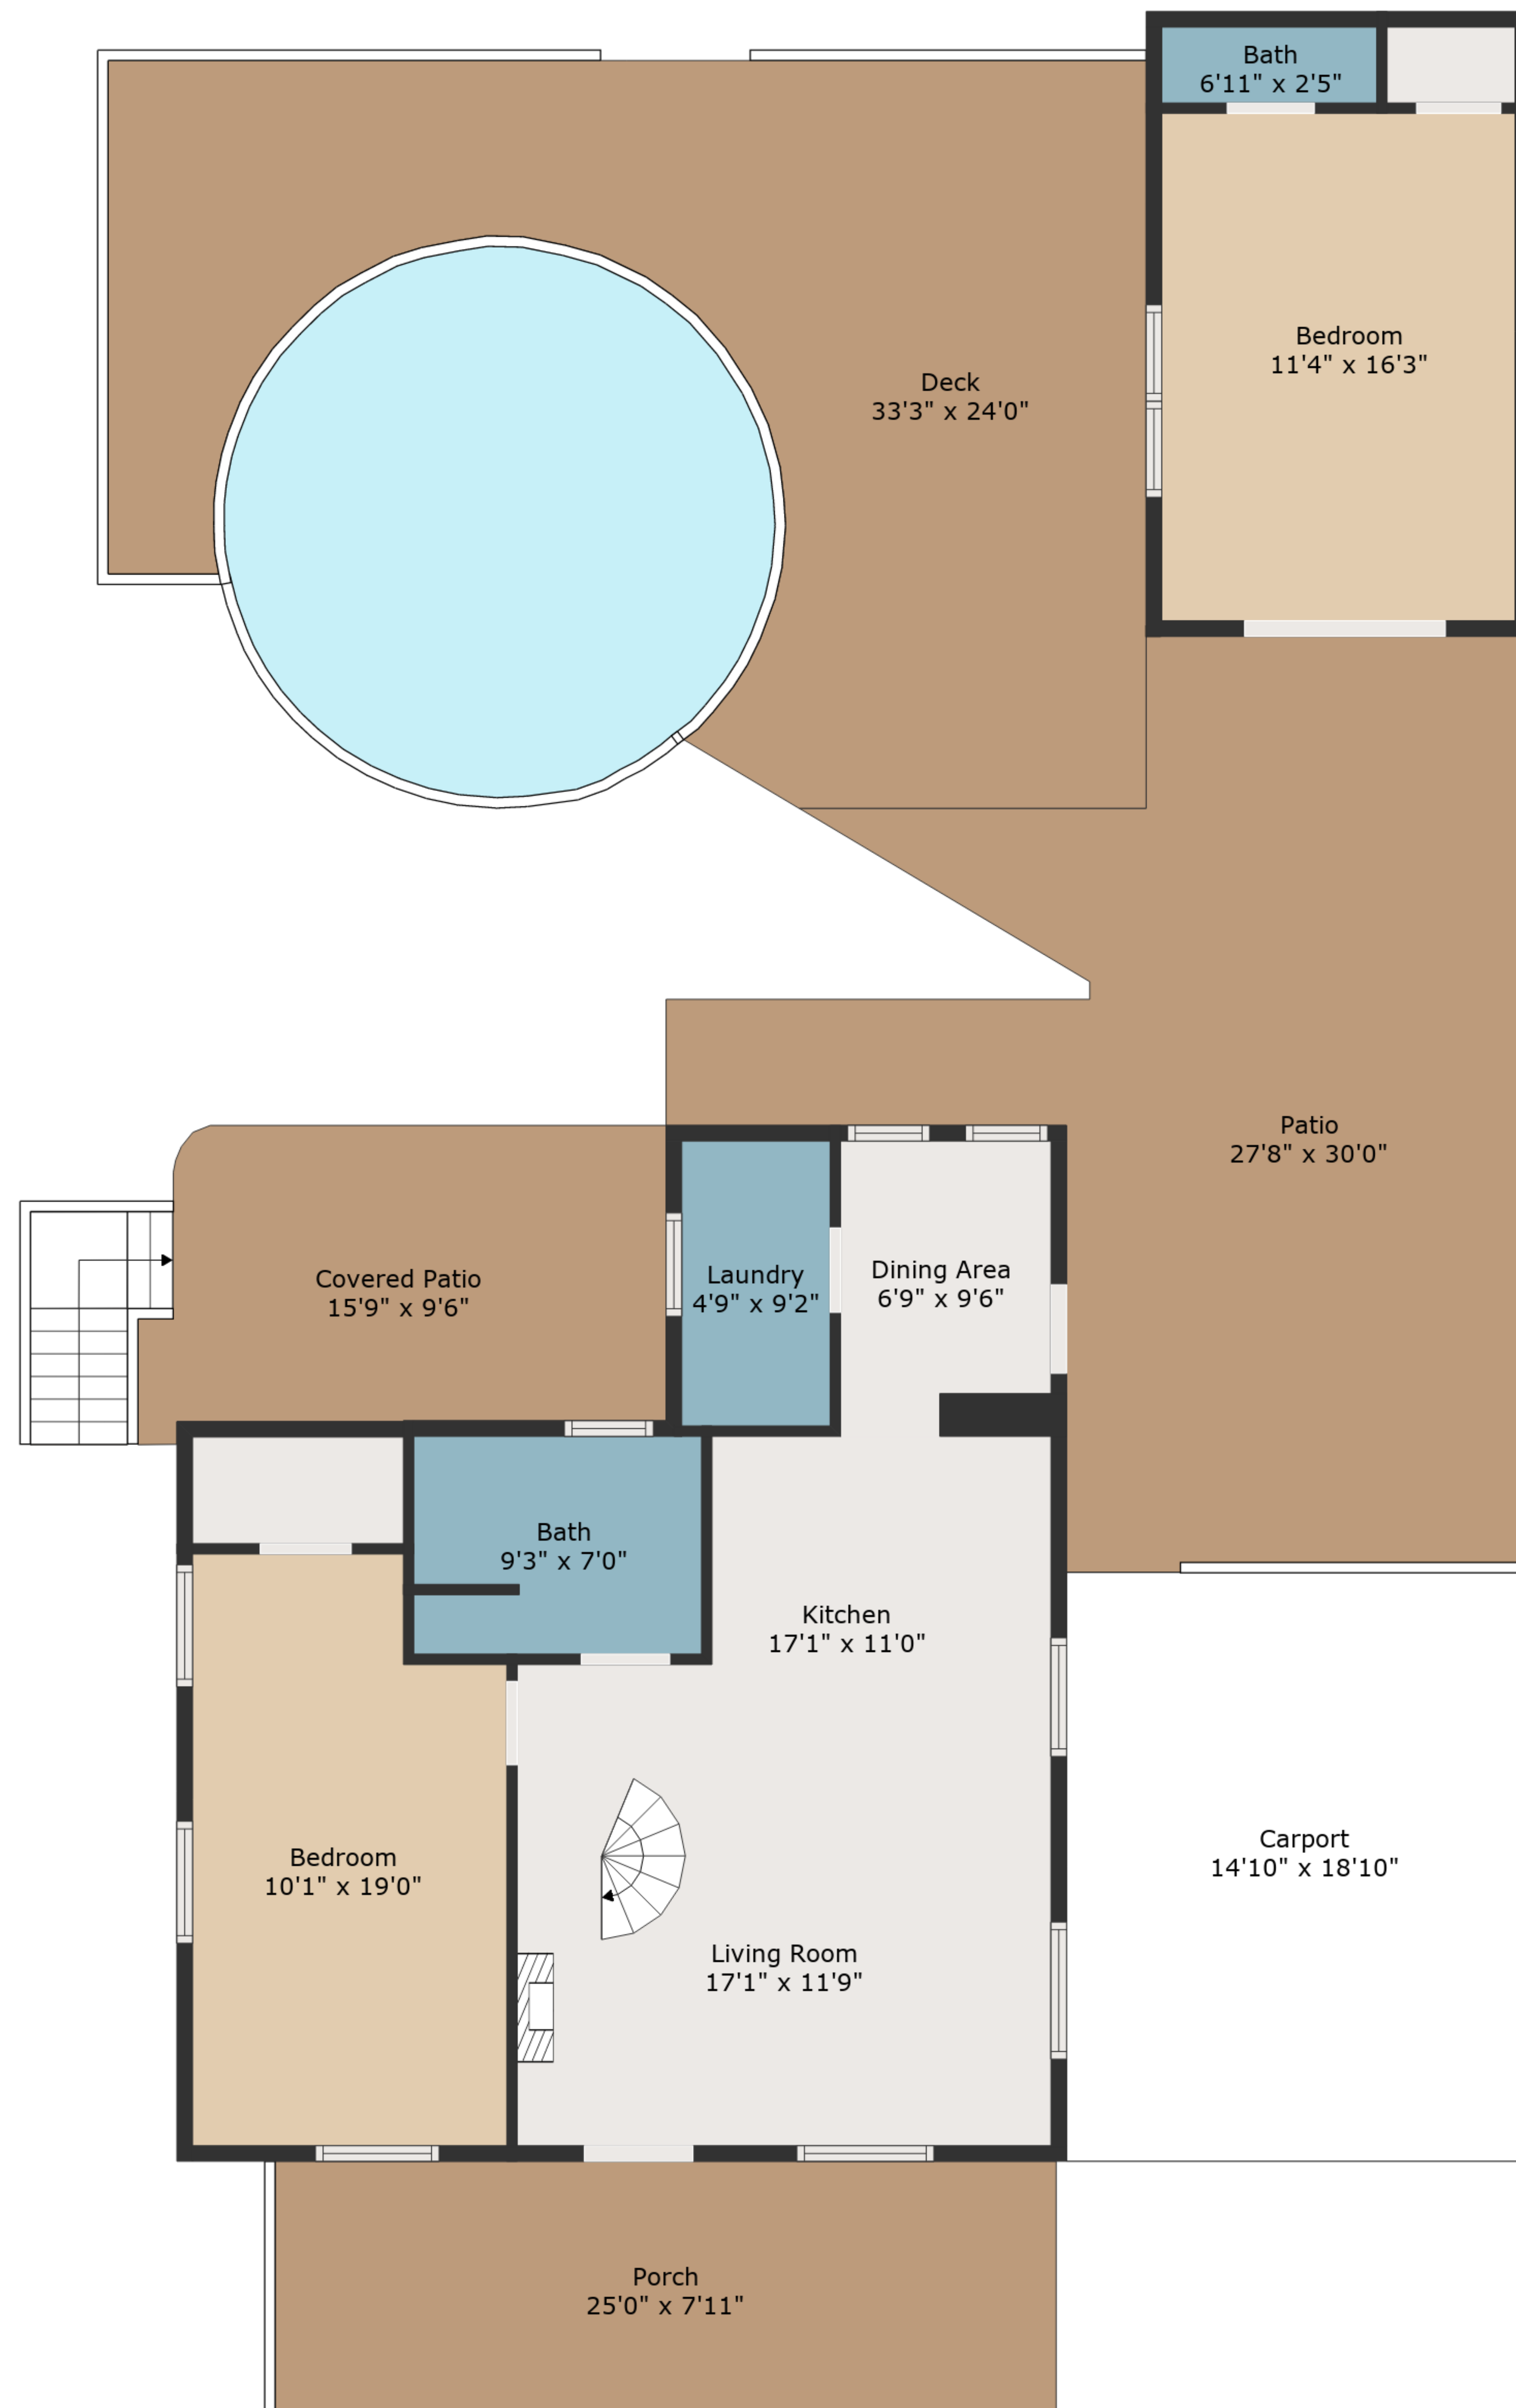

Swimming Pool

TOTAL: 1448 sq. ft

FLOOR 1: 955 sq. ft, FLOOR 2: 493 sq. ft

EXCLUDED AREAS: CARPORT: 280 sq. ft, PORCH: 199 sq. ft, COVERED PATIO: 182 sq. ft,
PATIO: 504 sq. ft, DECK: 629 sq. ft

Measurements Are Deemed Highly Reliable But Not Guaranteed.

TOTAL: 1448 sq. ft

FLOOR 1: 955 sq. ft, FLOOR 2: 493 sq. ft

EXCLUDED AREAS: CARPORT: 280 sq. ft, PORCH: 199 sq. ft, COVERED PATIO: 182 sq. ft,
PATIO: 504 sq. ft, DECK: 629 sq. ft

Measurements Are Deemed Highly Reliable But Not Guaranteed.

Swimming Pool

Floor 1

Floor 2

TOTAL: 1448 sq. ft

FLOOR 1: 955 sq. ft, FLOOR 2: 493 sq. ft

EXCLUDED AREAS: CARPORT: 280 sq. ft, PORCH: 199 sq. ft, COVERED PATIO: 182 sq. ft,
PATIO: 504 sq. ft, DECK: 629 sq. ft