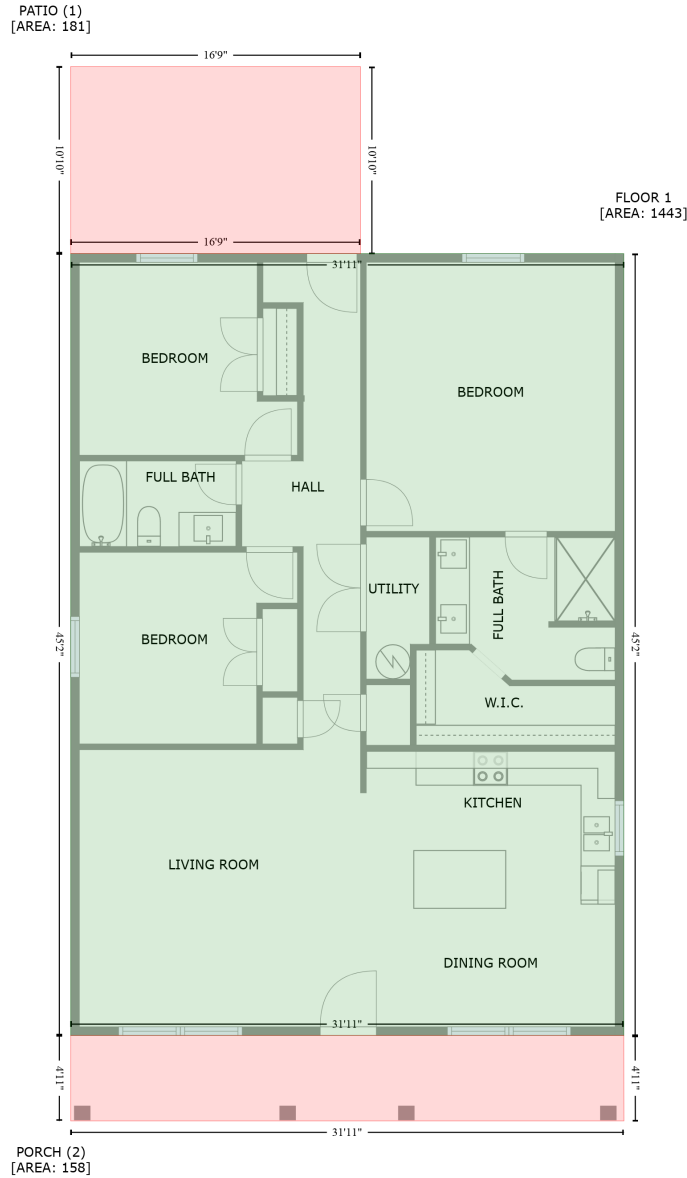

105 Biggerstaff Court, Kings Mountain, Cleveland County, North Carolina, United States, 28086

Gross Living Area: 1443 sq. ft

Space	Area (sq. ft)	Calculation <small>Coordinate Polygon Area Algorithm using inches</small>
FLOOR 1 (Living area)	1443	$-((675.1 + 675.1) * (49.8 - 592) + (675.1 + 291.8) * (592 - 592) + (291.8 + 291.8) * (592 - 49.8) + (291.8 + 675.1) * (49.8 - 49.8)) * 0.5 * 0.00694$
PATIO (Non-living area)	181	$-((492.7 + 492.7) * (-79.9 - 49.8) + (492.7 + 291.8) * (49.8 - 49.8) + (291.8 + 291.7) * (49.8 - -79.9) + (291.7 + 492.7) * (-79.9 - -79.9)) * 0.5 * 0.00694$
PORCH (Non-living area)	158	$-((675.1 + 675.2) * (592 - 651.3) + (675.2 + 291.8) * (651.3 - 651.3) + (291.8 + 291.8) * (651.3 - 592) + (291.8 + 675.1) * (592 - 592)) * 0.5 * 0.00694$