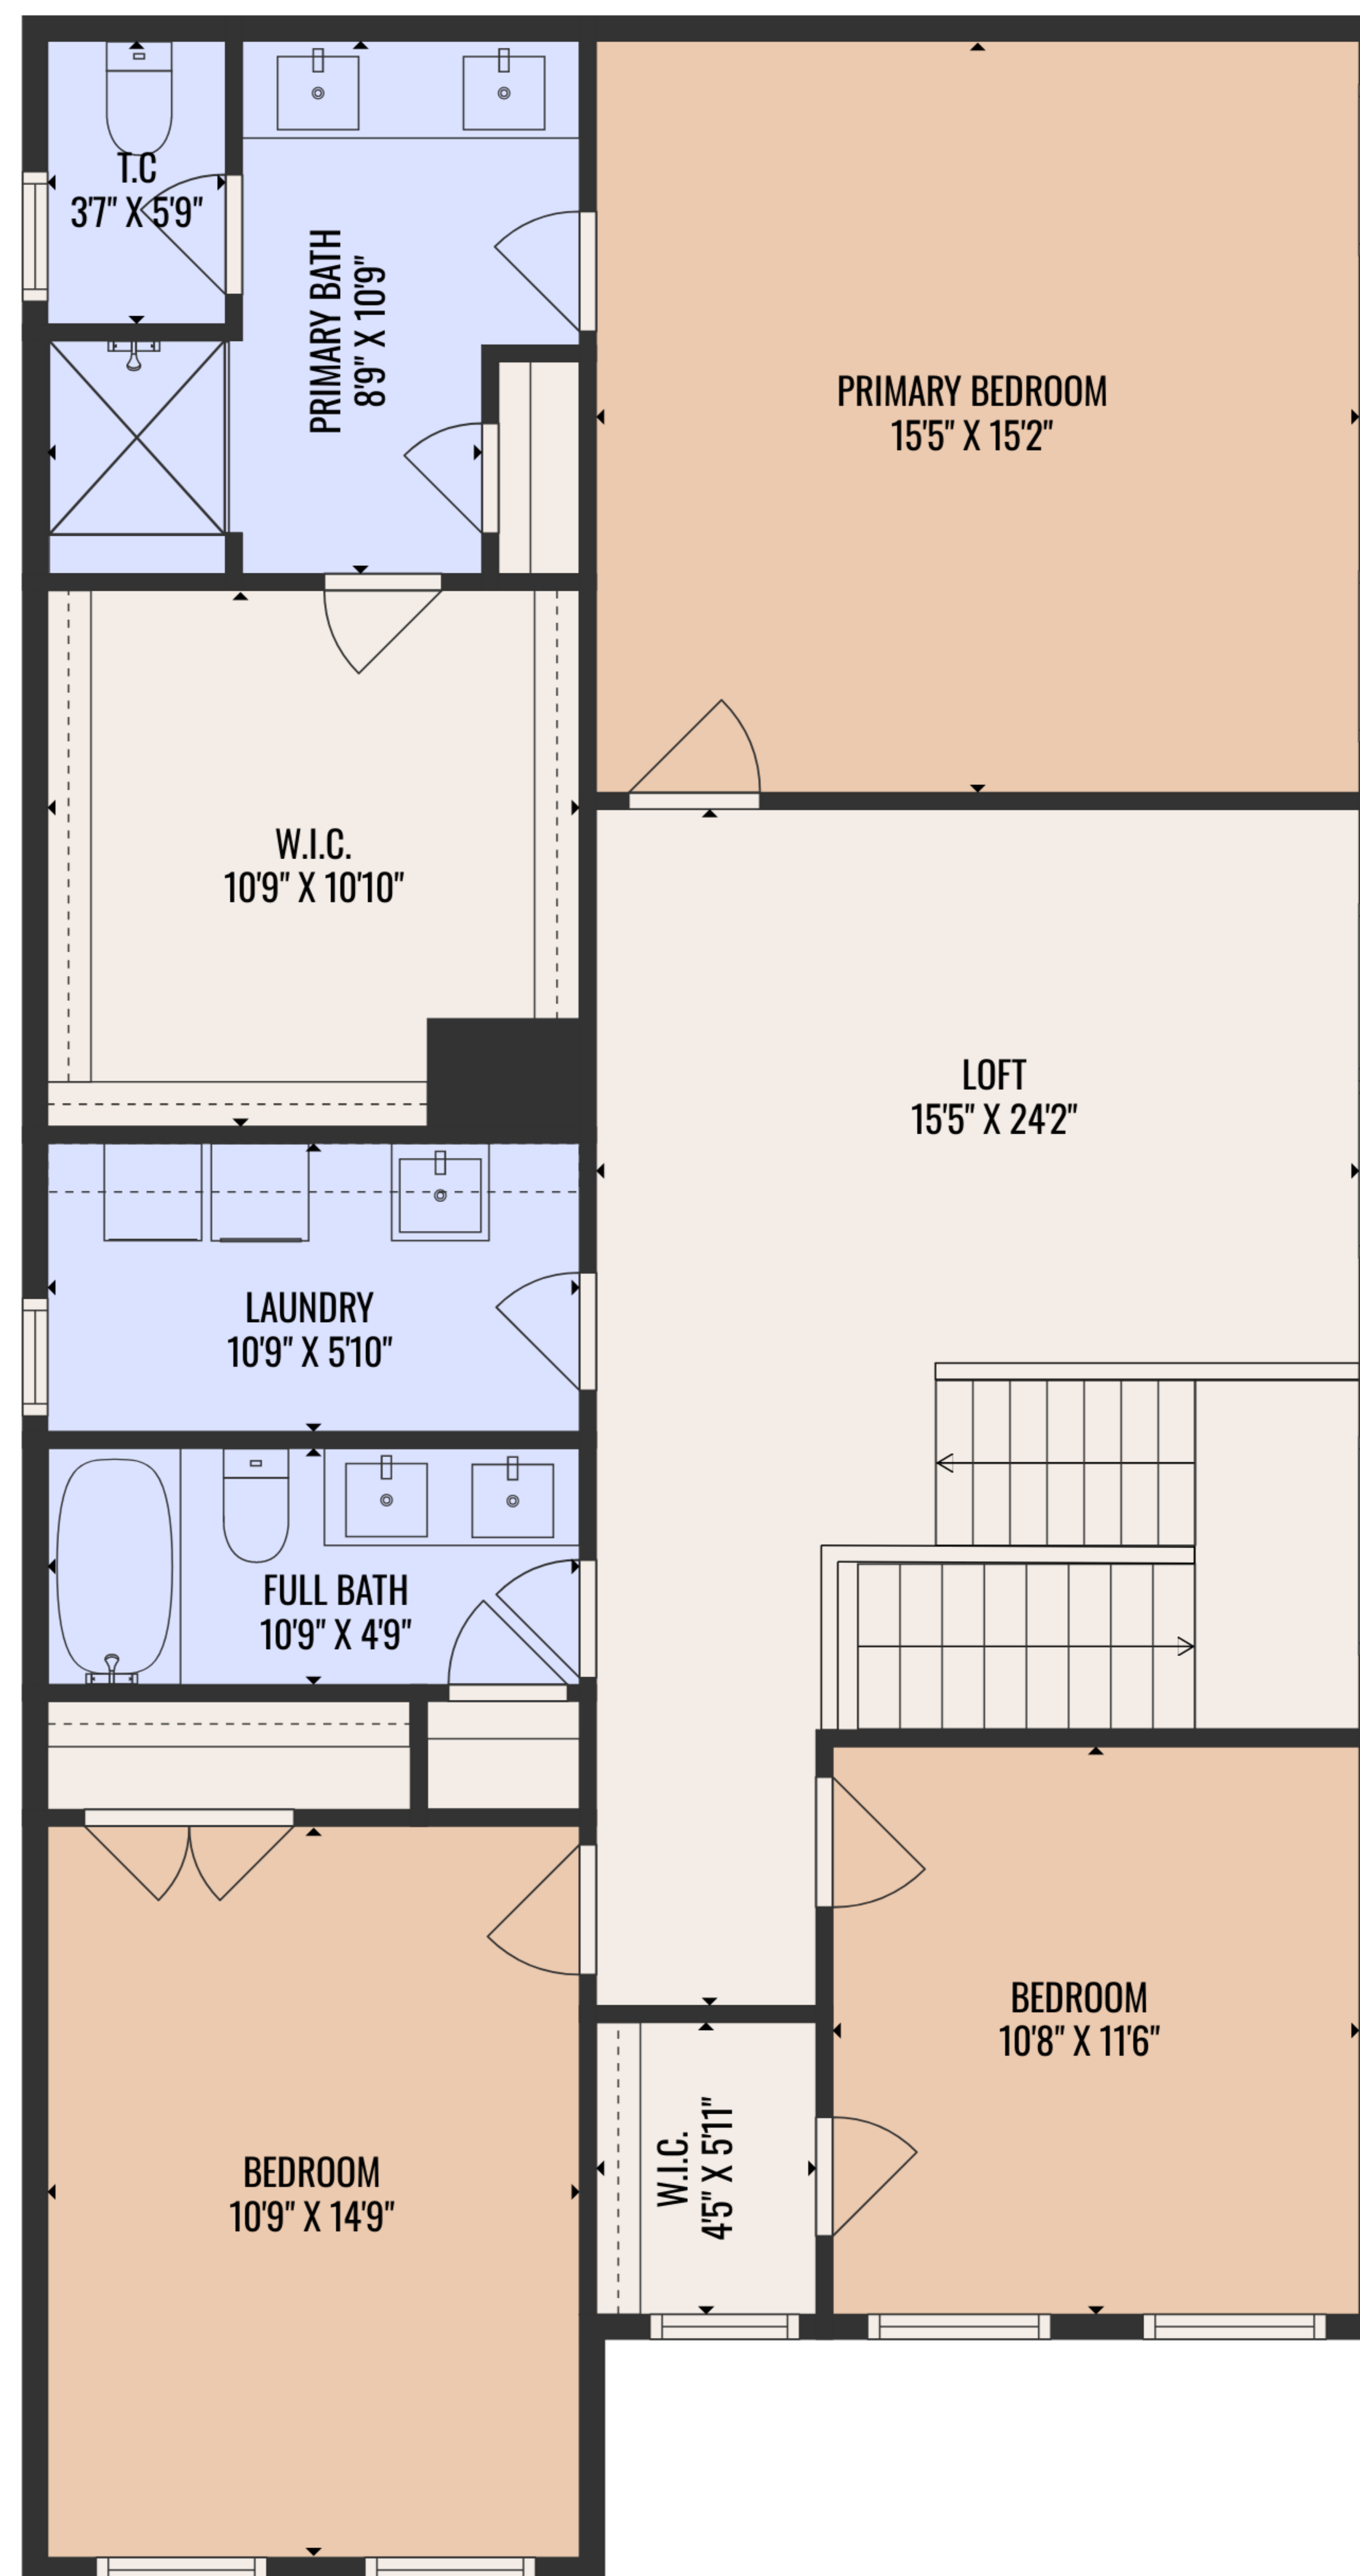

**ESTIMATED AREAS**

GLA FLOOR 1: 1238 sq. ft EXCLUDED AREAS 688 sq. ft

GLA FLOOR 2: 1351 sq. ft EXCLUDED AREAS 0 sq. ft

Total GLA 2589 sq. ft, total area 3277 sq. ft

COMPLIES WITH ANSI STANDARDS. APPROXIMATE DIMENSIONS. DRAWING NOT TO SCALE.

ESTIMATED AREAS  
 GLA FLOOR 1: 1238 sq. ft EXCLUDED AREAS 688 sq. ft  
 GLA FLOOR 2: 1351 sq. ft EXCLUDED AREAS 0 sq. ft  
 Total GLA 2589 sq. ft, total area 3277 sq. ft

COMPLIES WITH ANSI STANDARDS. APPROXIMATE DIMENSIONS. DRAWING NOT TO SCALE.