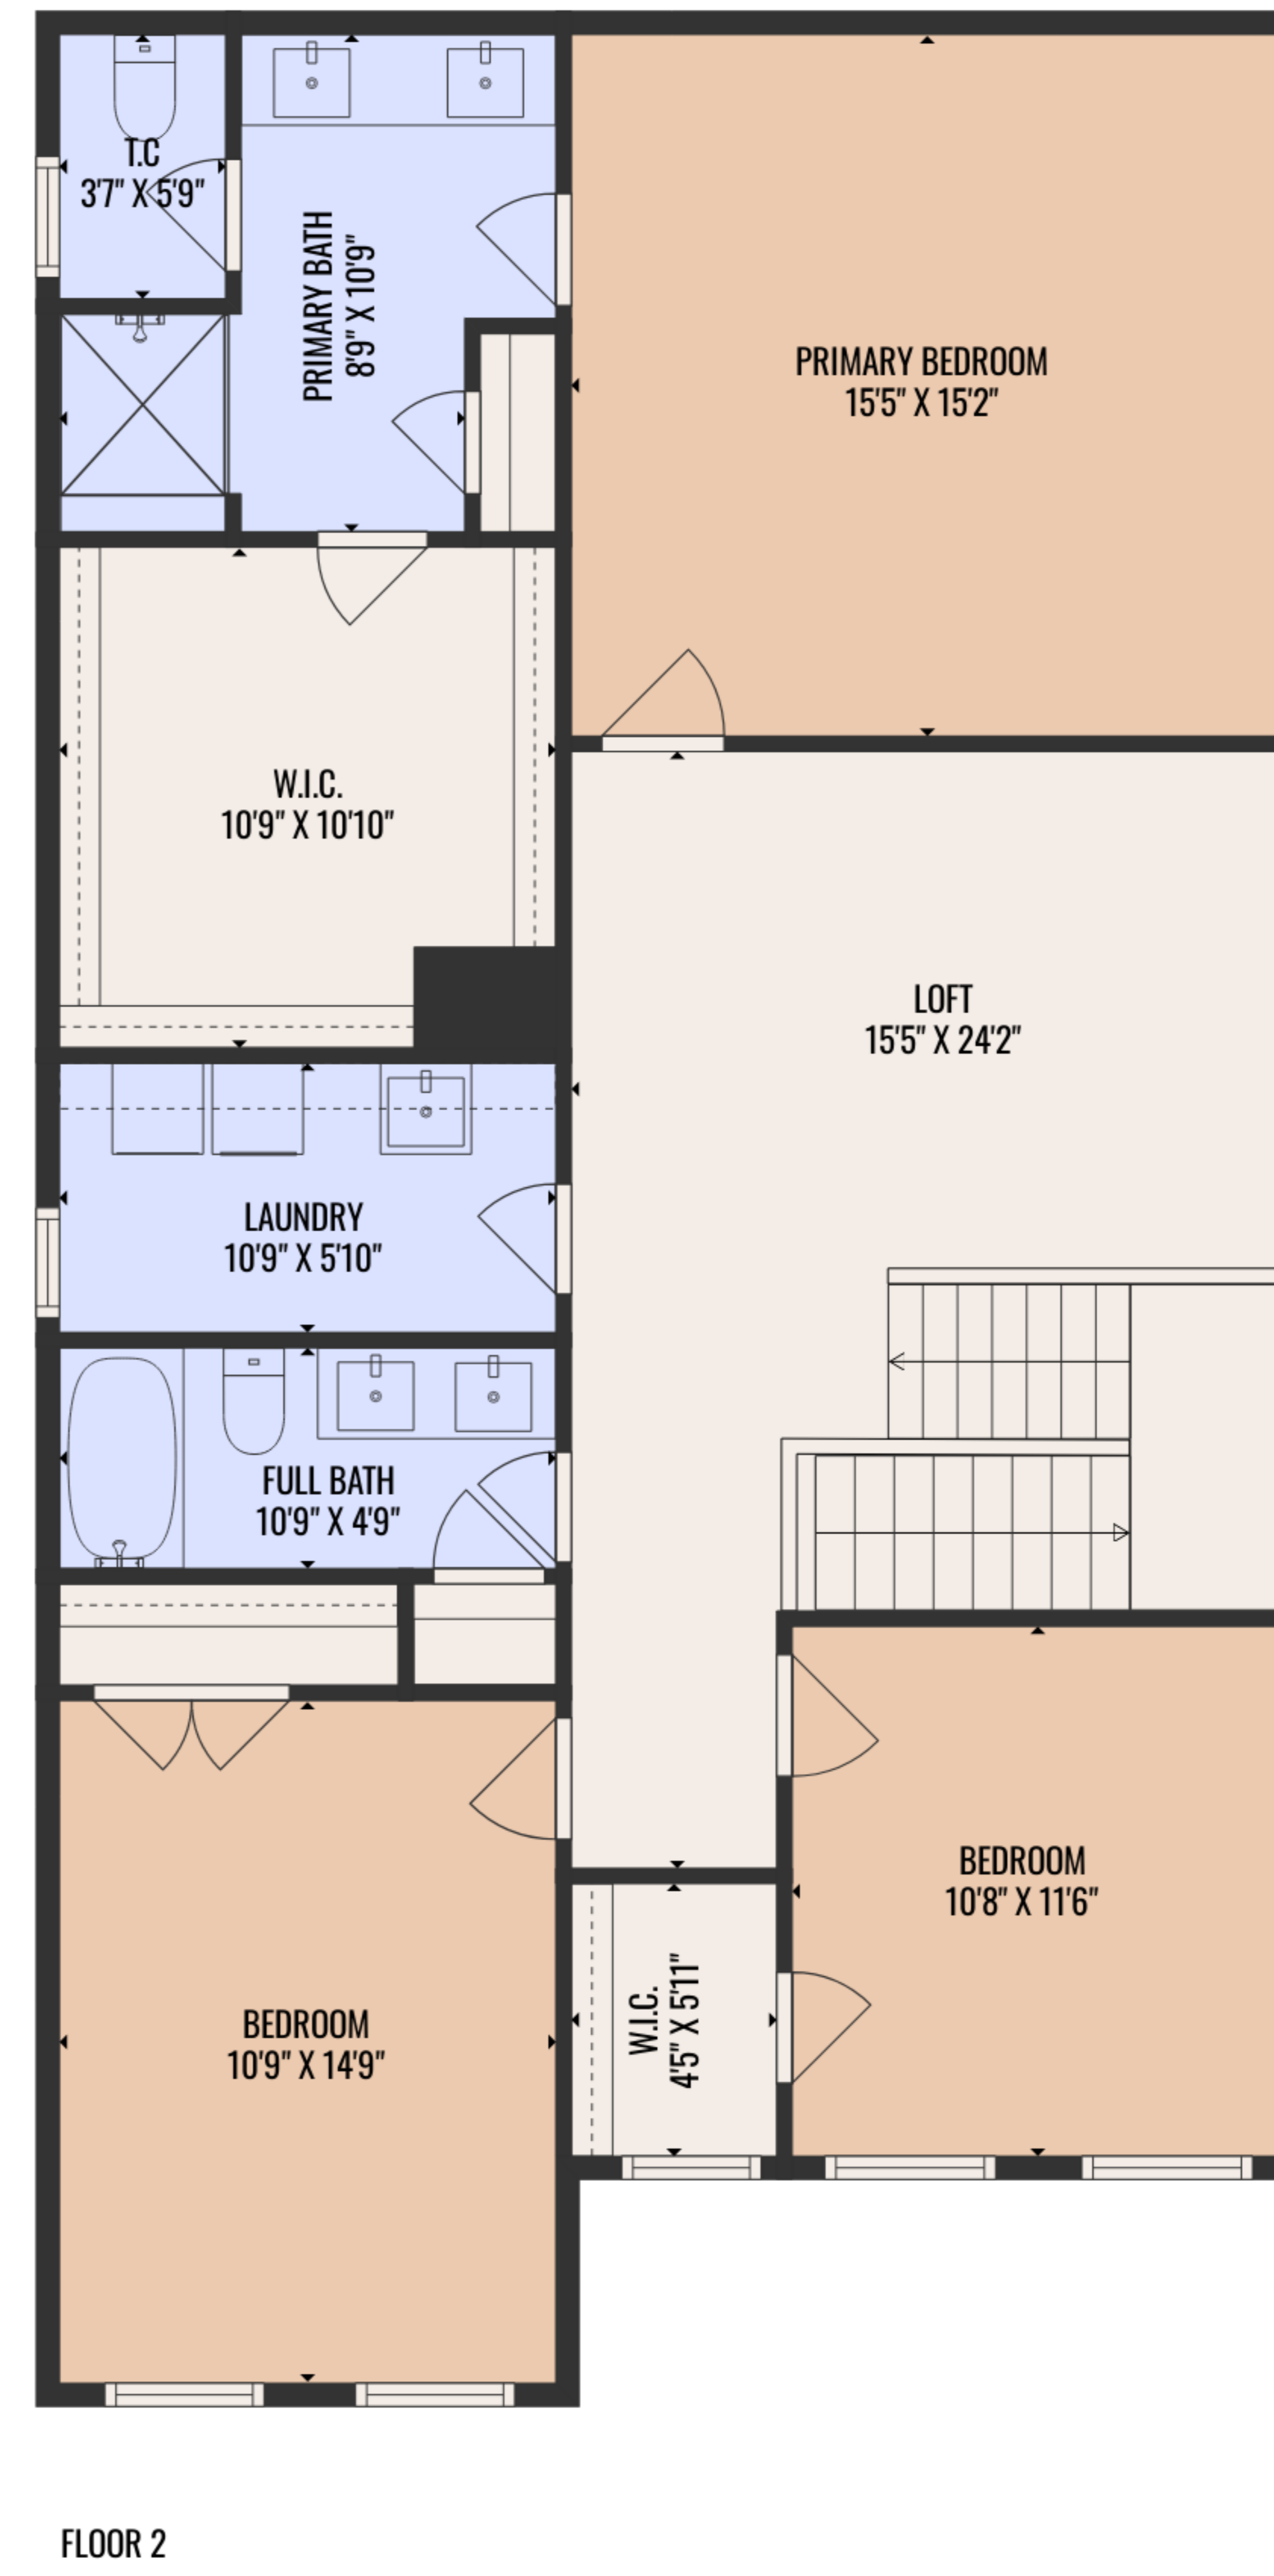

**ESTIMATED AREAS**

GLA FLOOR 1: 1238 sq. ft EXCLUDED AREAS 688 sq. ft

GLA FLOOR 2: 1351 sq. ft EXCLUDED AREAS 0 sq. ft

Total GLA 2589 sq. ft, total area 3277 sq. ft

COMPLIES WITH ANSI STANDARDS. APPROXIMATE DIMENSIONS. DRAWING NOT TO SCALE.

ESTIMATED AREAS  
 GLA FLOOR 1: 1238 sq. ft EXCLUDED AREAS 688 sq. ft  
 GLA FLOOR 2: 1351 sq. ft EXCLUDED AREAS 0 sq. ft  
 Total GLA 2589 sq. ft, total area 3277 sq. ft

COMPLIES WITH ANSI STANDARDS. APPROXIMATE DIMENSIONS. DRAWING NOT TO SCALE.