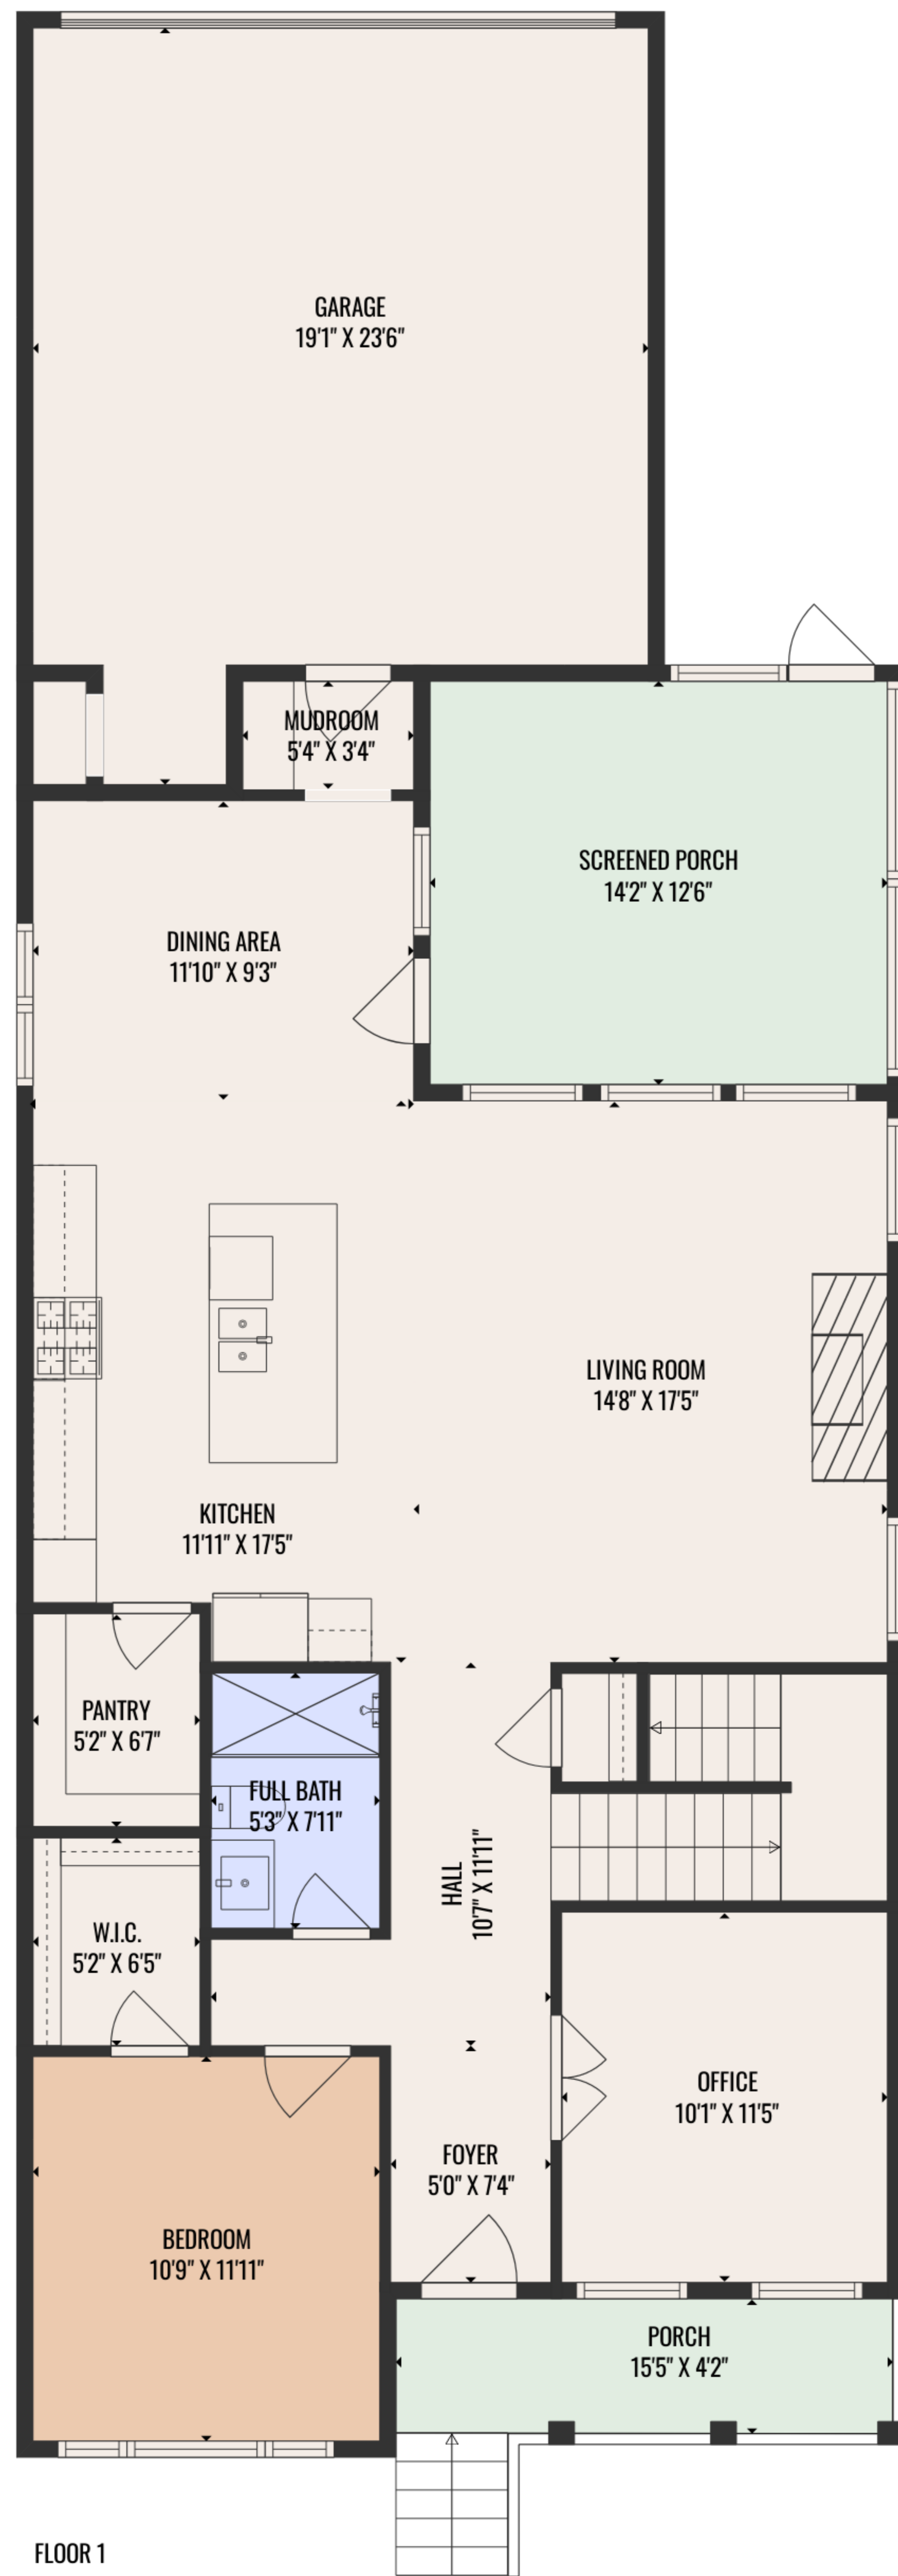

**ESTIMATED AREAS**

GLA FLOOR 1: 1238 sq. ft EXCLUDED AREAS 688 sq. ft

GLA FLOOR 2: 1351 sq. ft EXCLUDED AREAS 0 sq. ft

Total GLA 2589 sq. ft, total area 3277 sq. ft

COMPLIES WITH ANSI STANDARDS. APPROXIMATE DIMENSIONS. DRAWING NOT TO SCALE.

ESTIMATED AREAS  
 GLA FLOOR 1: 1238 sq. ft EXCLUDED AREAS 688 sq. ft  
 GLA FLOOR 2: 1351 sq. ft EXCLUDED AREAS 0 sq. ft  
 Total GLA 2589 sq. ft, total area 3277 sq. ft

COMPLIES WITH ANSI STANDARDS. APPROXIMATE DIMENSIONS. DRAWING NOT TO SCALE.