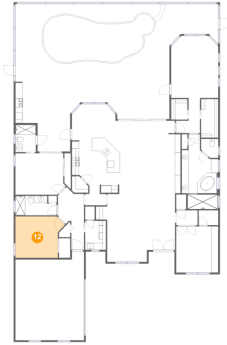

5719 Arnie Loop, Lakewood National, Lakewood Ranch, Manatee County, Florida, United States,

12 Floor 1 - Bedroom

Dimensions: 14'1" x 11'9"
Area: 146 sq. ft
Counted as Living Area:
Yes

Heated: Yes
Finished: Yes
Enclosed: Yes
Contiguous:
Yes
Permitted: Yes
Wet Space: No
Addition: No
Conversion: No