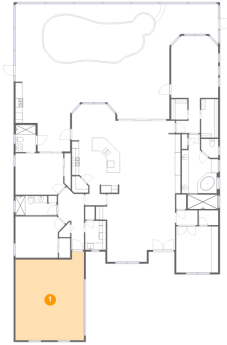

 **4,485** total sqft

5719 Arnie Loop, Lakewood National, Lakewood Ranch, Manatee County, Florida, United States,

Room Dimensions

Floor 1

Total sqft: 4485

Living area: 2674

#	Room name	Dimensions	Area (sqft)	Counted as Living Area
1	Garage	19'6" x 25'2"	456 sq. ft	No
2	Wc	4'10" x 5'5"	23 sq. ft	Yes
3	Kitchen	13'8" x 15'3"	182 sq. ft	Yes
4	Hall	7'5" x 15'11"	90 sq. ft	Yes
5	Breakfast Nook	13'8" x 10'4"	127 sq. ft	Yes
6	Porch	43'10" x 19'10"	503 sq. ft	No
7	W.i.c.	4'7" x 5'10"	27 sq. ft	Yes
8	Primary Bedroom	13'5" x 2'4"	228 sq. ft	Yes
9	Pantry	4'7" x 4'8"	18 sq. ft	Yes
10	Dining Area	14'6" x 19'3"	230 sq. ft	Yes
11	Living Room	17'3" x 20'9"	352 sq. ft	Yes

#	Room name	Dimensions	Area (sqft)	Counted as Living Area
12	Bedroom	14'1" x 11'9"	146 sq. ft	Yes
13	Hall	6'10" x 10'0"	45 sq. ft	Yes
14	Bedroom	14'4" x 11'9"	159 sq. ft	Yes
15	Room	11'11" x 13'2"	157 sq. ft	Yes
16	Swimming Pool	31'1" x 13'1"	325 sq. ft	No
17	Hall	6'0" x 3'3"	19 sq. ft	Yes
18	Hall	6'1" x 4'2"	26 sq. ft	Yes
19	Primary Bath	10'4" x 21'3"	167 sq. ft	Yes
20	Laundry	5'11" x 8'3"	49 sq. ft	Yes
21	Screened Porch	57'9" x 22'1"	1096 sq. ft	No
22	W.i.c.	4'10" x 11'0"	53 sq. ft	Yes
23	Bath	11'9" x 5'6"	59 sq. ft	Yes
24	Bath	5'10" x 7'9"	45 sq. ft	Yes
25	Foyer	8'0" x 15'11"	128 sq. ft	Yes

5719 Arnie Loop, Lakewood National, Lakewood Ranch, Manatee County, Florida, United States,

1 Floor 1 - Garage

Dimensions: 19'6" x 25'2"
Area: 456 sq. ft
Counted as Living Area: No

Heated: No
Finished: No
Enclosed: Yes
Contiguous: Yes
Permitted: Yes
Wet Space: No
Addition: No
Conversion: No