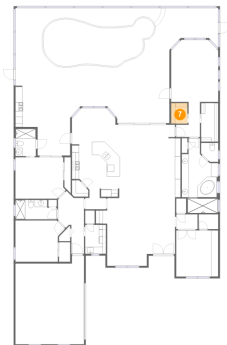

4 Floor 1 - Hall

Dimensions: 7'5" x 15'11"
Area: 90 sq. ft
Counted as Living Area:
Yes

Heated: Yes
Finished: Yes
Enclosed: Yes
Contiguous:
Yes
Permitted: Yes
Wet Space: No
Addition: No
Conversion: No

5 Floor 1 - Breakfast Nook

Dimensions: 13'8" x 10'4"
Area: 127 sq. ft
Counted as Living Area:
Yes

Heated: Yes
Finished: Yes
Enclosed: Yes
Contiguous:
Yes
Permitted: Yes
Wet Space: No
Addition: No
Conversion: No

5719 Arnie Loop, Lakewood National, Lakewood Ranch, Manatee County, Florida, United States,

6 Floor 1 - Porch

Dimensions: 43'10" x 19'10"
Area: 503 sq. ft
Counted as Living Area: No

Heated: No
Finished: Yes
Enclosed: No
Contiguous: Yes
Permitted: Yes
Wet Space: No
Addition: No
Conversion: No

7 Floor 1 - W.i.c.