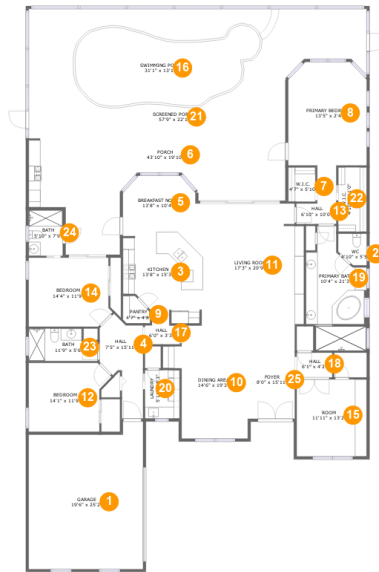

5719 Arnie Loop, Lakewood National, Lakewood Ranch, Manatee County, Florida, United States,

Property Summary

 **1** garages

 **3** bedrooms

 **3** bathrooms

 **0** half baths

 **1** floors

 **2,674** Gross Living Area sqft

 **4,485** total sqft

5719 Arnie Loop, Lakewood National, Lakewood Ranch, Manatee County, Florida, United States,

Room Dimensions

Floor 1

Total sqft: 4485

Living area: 2674

#	Room name	Dimensions	Area (sqft)	Counted as Living Area
1	Garage	19'6" x 25'2"	456 sq. ft	No
2	Wc	4'10" x 5'5"	23 sq. ft	Yes
3	Kitchen	13'8" x 15'3"	182 sq. ft	Yes
4	Hall	7'5" x 15'11"	90 sq. ft	Yes
5	Breakfast Nook	13'8" x 10'4"	127 sq. ft	Yes
6	Porch	43'10" x 19'10"	503 sq. ft	No
7	W.i.c.	4'7" x 5'10"	27 sq. ft	Yes
8	Primary Bedroom	13'5" x 2'4"	228 sq. ft	Yes
9	Pantry	4'7" x 4'8"	18 sq. ft	Yes
10	Dining Area	14'6" x 19'3"	230 sq. ft	Yes
11	Living Room	17'3" x 20'9"	352 sq. ft	Yes

3 Floor 1 - Kitchen

Dimensions: 13'8" x 15'3"
Area: 182 sq. ft
Counted as Living Area:
Yes

Heated: Yes
Finished: Yes
Enclosed: Yes
Contiguous:
Yes
Permitted: Yes
Wet Space: No
Addition: No
Conversion: No

9 Floor 1 - Pantry

Dimensions: 4'7" x 4'8"
Area: 18 sq. ft
Counted as Living Area:
Yes

Heated: Yes
Finished: Yes
Enclosed: Yes
Contiguous:
Yes
Permitted: Yes
Wet Space: No
Addition: No
Conversion: No

10 Floor 1 - Dining Area