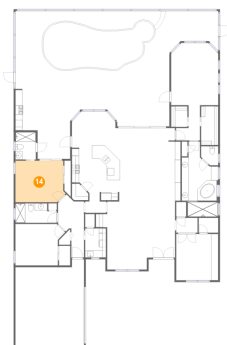

Dimensions: 17'3" x 20'9"
Area: 352 sq. ft
Counted as Living Area:
Yes

Heated: Yes
Finished: Yes
Enclosed: Yes
Contiguous:
Yes
Permitted: Yes
Wet Space: No
Addition: No
Conversion: No

5719 Arnie Loop, Lakewood National, Lakewood Ranch, Manatee County, Florida, United States,

12 Floor 1 - Bedroom

Dimensions: 14'1" x 11'9"
Area: 146 sq. ft
Counted as Living Area:
Yes

Heated: Yes
Finished: Yes
Enclosed: Yes
Contiguous:
Yes
Permitted: Yes
Wet Space: No
Addition: No
Conversion: No

Dimensions: 14'4" x 11'9"
Area: 159 sq. ft
Counted as Living Area:
Yes

Heated: Yes
Finished: Yes
Enclosed: Yes
Contiguous:
Yes
Permitted: Yes
Wet Space: No
Addition: No
Conversion: No

5719 Arnie Loop, Lakewood National, Lakewood Ranch, Manatee County, Florida, United States,