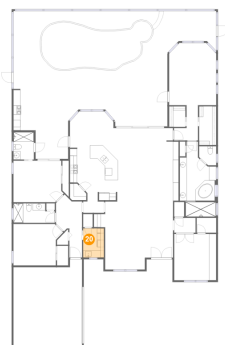

20 Floor 1 - Laundry

Dimensions: 5'11" x 8'3"
Area: 49 sq. ft
Counted as Living Area:
Yes

Heated: Yes
Finished: Yes
Enclosed: Yes
Contiguous:
Yes
Permitted: Yes
Wet Space: No
Addition: No
Conversion: No