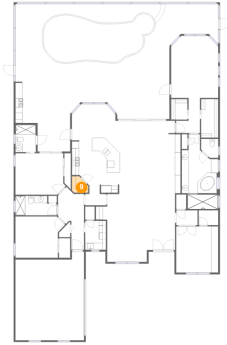

5719 Arnie Loop, Lakewood National, Lakewood Ranch, Manatee County, Florida, United States,

9 Floor 1 - Pantry

Dimensions: 4'7" x 4'8"
Area: 18 sq. ft
Counted as Living Area:
Yes

Heated: Yes
Finished: Yes
Enclosed: Yes
Contiguous:
Yes
Permitted: Yes
Wet Space: No
Addition: No
Conversion: No