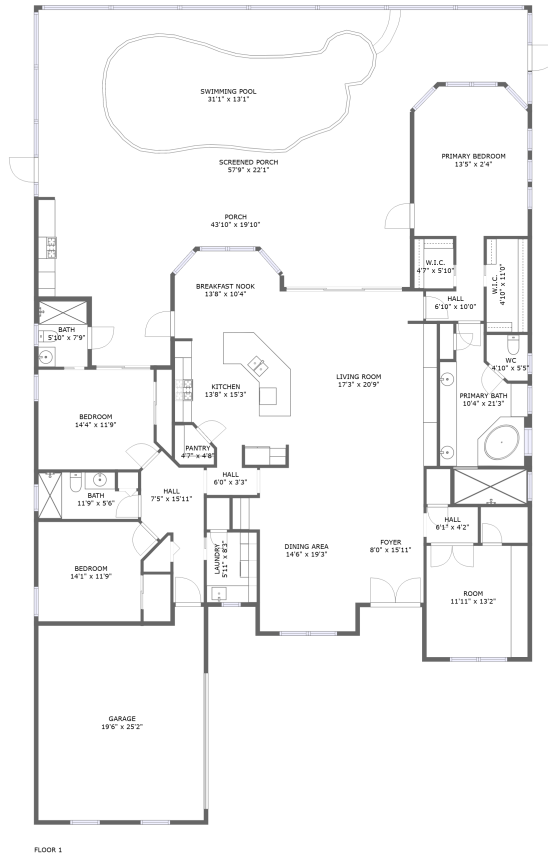

5719 Arnie Loop, Lakewood National, Lakewood Ranch, Manatee County, Florida, United States,

Property Summary

1 garages

3 bedrooms

3 bathrooms

0 half baths

1 floors

2,674 Gross Living Area sqft

4,485 total sqft