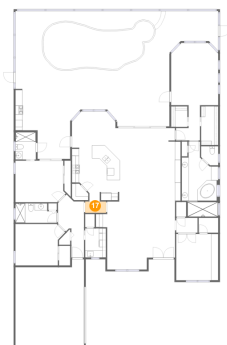

Dimensions: 14'4" x 11'9"
Area: 159 sq. ft
Counted as Living Area:
Yes

Heated: Yes
Finished: Yes
Enclosed: Yes
Contiguous:
Yes
Permitted: Yes
Wet Space: No
Addition: No
Conversion: No

5719 Arnie Loop, Lakewood National, Lakewood Ranch, Manatee County, Florida, United States,

15 Floor 1 - Room

Dimensions: 11'11" x 13'2"
Area: 157 sq. ft
Counted as Living Area:
Yes

Heated: Yes
Finished: Yes
Enclosed: Yes
Contiguous:
Yes
Permitted: Yes
Wet Space: No
Addition: No
Conversion: No

17 Floor 1 - Hall

Dimensions: 6'0" x 3'3"
Area: 19 sq. ft
Counted as Living Area:
Yes

Heated: Yes
Finished: Yes
Enclosed: Yes
Contiguous:
Yes
Permitted: Yes
Wet Space: No
Addition: No
Conversion: No

5719 Arnie Loop, Lakewood National, Lakewood Ranch, Manatee County, Florida, United States,