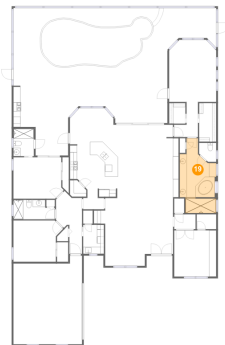

19 Floor 1 - Primary Bath

Dimensions: 10'4" x 21'3"
Area: 167 sq. ft
Counted as Living Area:
Yes

Heated: Yes
Finished: Yes
Enclosed: Yes
Contiguous:
Yes
Permitted: Yes
Wet Space: Yes
Addition: No
Conversion: No