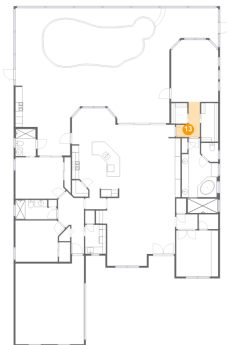

13 Floor 1 - Hall

Dimensions: 6'10" x 10'0"
Area: 45 sq. ft
Counted as Living Area:
Yes

Heated: Yes
Finished: Yes
Enclosed: Yes
Contiguous:
Yes
Permitted: Yes
Wet Space: No
Addition: No
Conversion: No