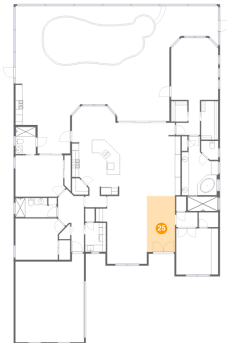

25 Floor 1 - Foyer

Dimensions: 8'0" x 15'11"
Area: 128 sq. ft
Counted as Living Area:
Yes

Heated: Yes
Finished: Yes
Enclosed: Yes
Contiguous:
Yes
Permitted: Yes
Wet Space: No
Addition: No
Conversion: No