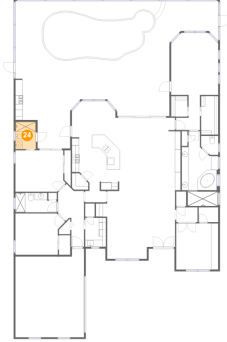

5719 Arnie Loop, Lakewood National, Lakewood Ranch, Manatee County, Florida, United States,

24 Floor 1 - Bath

Dimensions: 5'10" x 7'9"
Area: 45 sq. ft
Counted as Living Area:
Yes

Heated: Yes
Finished: Yes
Enclosed: Yes
Contiguous:
Yes
Permitted: Yes
Wet Space: Yes
Addition: No
Conversion: No