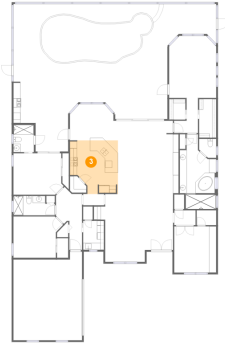

5719 Arnie Loop, Lakewood National, Lakewood Ranch, Manatee County, Florida, United States,

1 Floor 1 - Garage

Dimensions: 19'6" x 25'2"
Area: 456 sq. ft
Counted as Living Area: No

Heated: No
Finished: No
Enclosed: Yes
Contiguous: Yes
Permitted: Yes
Wet Space: No
Addition: No
Conversion: No

2 Floor 1 - Wc

Dimensions: 4'10" x 5'5"
Area: 23 sq. ft
Counted as Living Area: Yes

Heated: Yes
Finished: Yes
Enclosed: Yes
Contiguous: Yes
Permitted: Yes
Wet Space: Yes
Addition: No
Conversion: No

5719 Arnie Loop, Lakewood National, Lakewood Ranch, Manatee County, Florida, United States,

3 Floor 1 - Kitchen

Dimensions: 13'8" x 15'3"
Area: 182 sq. ft
Counted as Living Area:
Yes

Heated: Yes
Finished: Yes
Enclosed: Yes
Contiguous:
Yes
Permitted: Yes
Wet Space: No
Addition: No
Conversion: No