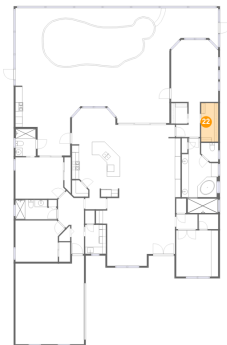

22 Floor 1 - W.i.c.

Dimensions: 4'10" x 11'0"
Area: 53 sq. ft
Counted as Living Area: Yes

Heated: Yes
Finished: Yes
Enclosed: Yes
Contiguous: Yes
Permitted: Yes
Wet Space: No
Addition: No
Conversion: No