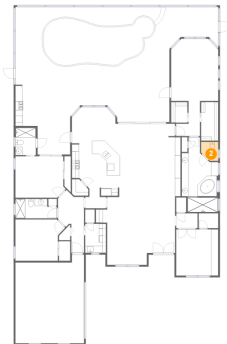

#	Room name	Dimensions	Area (sqft)	Counted as Living Area
12	Bedroom	14'1" x 11'9"	146 sq. ft	Yes
13	Hall	6'10" x 10'0"	45 sq. ft	Yes
14	Bedroom	14'4" x 11'9"	159 sq. ft	Yes
15	Room	11'11" x 13'2"	157 sq. ft	Yes
16	Swimming Pool	31'1" x 13'1"	325 sq. ft	No
17	Hall	6'0" x 3'3"	19 sq. ft	Yes
18	Hall	6'1" x 4'2"	26 sq. ft	Yes
19	Primary Bath	10'4" x 21'3"	167 sq. ft	Yes
20	Laundry	5'11" x 8'3"	49 sq. ft	Yes
21	Screened Porch	57'9" x 22'1"	1096 sq. ft	No
22	W.i.c.	4'10" x 11'0"	53 sq. ft	Yes
23	Bath	11'9" x 5'6"	59 sq. ft	Yes
24	Bath	5'10" x 7'9"	45 sq. ft	Yes
25	Foyer	8'0" x 15'11"	128 sq. ft	Yes

5719 Arnie Loop, Lakewood National, Lakewood Ranch, Manatee County, Florida, United States,

1 Floor 1 - Garage

Dimensions: 19'6" x 25'2"
Area: 456 sq. ft
Counted as Living Area: No

Heated: No
Finished: No
Enclosed: Yes
Contiguous: Yes
Permitted: Yes
Wet Space: No
Addition: No
Conversion: No

2 Floor 1 - Wc

Dimensions: 4'10" x 5'5"
Area: 23 sq. ft
Counted as Living Area: Yes

Heated: Yes
Finished: Yes
Enclosed: Yes
Contiguous: Yes
Permitted: Yes
Wet Space: Yes
Addition: No
Conversion: No

5719 Arnie Loop, Lakewood National, Lakewood Ranch, Manatee County, Florida, United States,

3 Floor 1 - Kitchen

Dimensions: 13'8" x 15'3"
Area: 182 sq. ft
Counted as Living Area:
Yes

Heated: Yes
Finished: Yes
Enclosed: Yes
Contiguous:
Yes
Permitted: Yes
Wet Space: No
Addition: No
Conversion: No