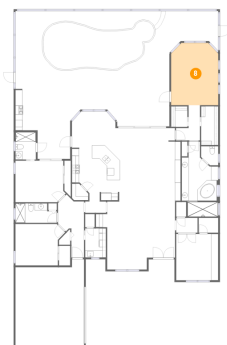

Dimensions: 13'8" x 10'4"
Area: 127 sq. ft
Counted as Living Area:
Yes

Heated: Yes
Finished: Yes
Enclosed: Yes
Contiguous:
Yes
Permitted: Yes
Wet Space: No
Addition: No
Conversion: No

5719 Arnie Loop, Lakewood National, Lakewood Ranch, Manatee County, Florida, United States,

6 Floor 1 - Porch

Dimensions: 43'10" x 19'10"
Area: 503 sq. ft
Counted as Living Area: No

Heated: No
Finished: Yes
Enclosed: No
Contiguous: Yes
Permitted: Yes
Wet Space: No
Addition: No
Conversion: No

7 Floor 1 - W.i.c.

Dimensions: 13'5" x 2'4"
Area: 228 sq. ft
Counted as Living Area: Yes

Heated: Yes
Finished: Yes
Enclosed: Yes
Contiguous: Yes
Permitted: Yes
Wet Space: No
Addition: No
Conversion: No

5719 Arnie Loop, Lakewood National, Lakewood Ranch, Manatee County, Florida, United States,