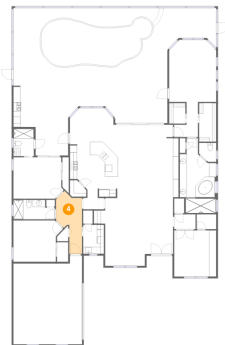

4 Floor 1 - Hall

Dimensions: 7'5" x 15'11"
Area: 90 sq. ft
Counted as Living Area:
Yes

Heated: Yes
Finished: Yes
Enclosed: Yes
Contiguous:
Yes
Permitted: Yes
Wet Space: No
Addition: No
Conversion: No