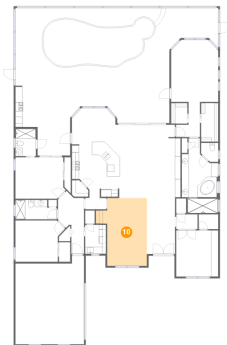

Dimensions: 13'5" x 2'4"
Area: 228 sq. ft
Counted as Living Area: Yes

Heated: Yes
Finished: Yes
Enclosed: Yes
Contiguous: Yes
Permitted: Yes
Wet Space: No
Addition: No
Conversion: No

5719 Arnie Loop, Lakewood National, Lakewood Ranch, Manatee County, Florida, United States,

9 Floor 1 - Pantry

Dimensions: 4'7" x 4'8"
Area: 18 sq. ft
Counted as Living Area:
Yes

Heated: Yes
Finished: Yes
Enclosed: Yes
Contiguous:
Yes
Permitted: Yes
Wet Space: No
Addition: No
Conversion: No

10 Floor 1 - Dining Area