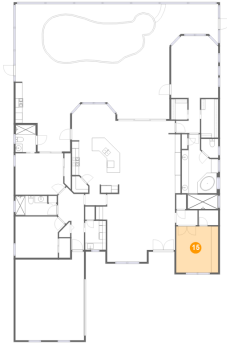

5719 Arnie Loop, Lakewood National, Lakewood Ranch, Manatee County, Florida, United States,

15 Floor 1 - Room

Dimensions: 11'11" x 13'2"
Area: 157 sq. ft
Counted as Living Area:
Yes

Heated: Yes
Finished: Yes
Enclosed: Yes
Contiguous:
Yes
Permitted: Yes
Wet Space: No
Addition: No
Conversion: No