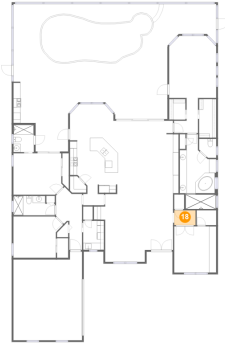

5719 Arnie Loop, Lakewood National, Lakewood Ranch, Manatee County, Florida, United States,

18 Floor 1 - Hall

Dimensions: 6'1" x 4'2"
Area: 26 sq. ft
Counted as Living Area:
Yes

Heated: Yes
Finished: Yes
Enclosed: Yes
Contiguous:
Yes
Permitted: Yes
Wet Space: No
Addition: No
Conversion: No