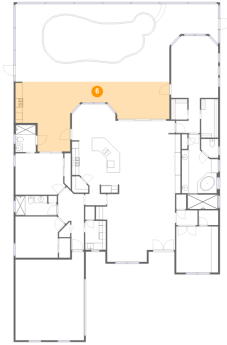

3 Floor 1 - Kitchen

Dimensions: 13'8" x 15'3"
Area: 182 sq. ft
Counted as Living Area:
Yes

Heated: Yes
Finished: Yes
Enclosed: Yes
Contiguous:
Yes
Permitted: Yes
Wet Space: No
Addition: No
Conversion: No

4 Floor 1 - Hall

Dimensions: 7'5" x 15'11"
Area: 90 sq. ft
Counted as Living Area:
Yes

Heated: Yes
Finished: Yes
Enclosed: Yes
Contiguous:
Yes
Permitted: Yes
Wet Space: No
Addition: No
Conversion: No

5 Floor 1 - Breakfast Nook

Dimensions: 13'8" x 10'4"
Area: 127 sq. ft
Counted as Living Area:
Yes

Heated: Yes
Finished: Yes
Enclosed: Yes
Contiguous:
Yes
Permitted: Yes
Wet Space: No
Addition: No
Conversion: No

5719 Arnie Loop, Lakewood National, Lakewood Ranch, Manatee County, Florida, United States,

6 Floor 1 - Porch

Dimensions: 43'10" x 19'10"
Area: 503 sq. ft
Counted as Living Area: No

Heated: No
Finished: Yes
Enclosed: No
Contiguous: Yes
Permitted: Yes
Wet Space: No
Addition: No
Conversion: No

7 Floor 1 - W.i.c.