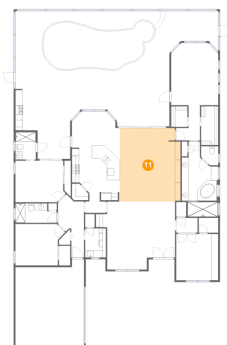

Dimensions: 13'5" x 2'4"
Area: 228 sq. ft
Counted as Living Area: Yes

Heated: Yes
Finished: Yes
Enclosed: Yes
Contiguous: Yes
Permitted: Yes
Wet Space: No
Addition: No
Conversion: No

5719 Arnie Loop, Lakewood National, Lakewood Ranch, Manatee County, Florida, United States,

9 Floor 1 - Pantry

Dimensions: 4'7" x 4'8"
Area: 18 sq. ft
Counted as Living Area:
Yes

Heated: Yes
Finished: Yes
Enclosed: Yes
Contiguous:
Yes
Permitted: Yes
Wet Space: No
Addition: No
Conversion: No

10 Floor 1 - Dining Area

Dimensions: 14'6" x 19'3"
Area: 230 sq. ft
Counted as Living Area:
Yes

Heated: Yes
Finished: Yes
Enclosed: Yes
Contiguous:
Yes
Permitted: Yes
Wet Space: No
Addition: No
Conversion: No

11 Floor 1 - Living Room

Dimensions: 17'3" x 20'9"
Area: 352 sq. ft
Counted as Living Area:
Yes

Heated: Yes
Finished: Yes
Enclosed: Yes
Contiguous:
Yes
Permitted: Yes
Wet Space: No
Addition: No
Conversion: No

5719 Arnie Loop, Lakewood National, Lakewood Ranch, Manatee County, Florida, United States,