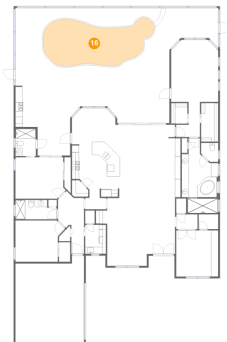

16 Floor 1 - Swimming Pool

Dimensions: 31'1" x 13'1"
Area: 325 sq. ft
Counted as Living Area: No

Heated: No
Finished: No
Enclosed: No
Contiguous: Yes
Permitted: No
Wet Space: No
Addition: No
Conversion: No