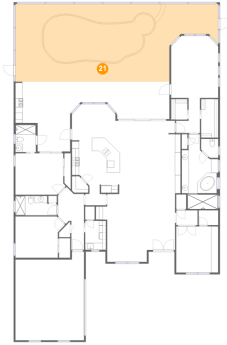

5719 Arnie Loop, Lakewood National, Lakewood Ranch, Manatee County, Florida, United States,

21 Floor 1 - Screened Porch

Dimensions: 57'9" x 22'1"
Area: 1096 sq. ft
Counted as Living Area: No

Heated: No
Finished: Yes
Enclosed: No
Contiguous: Yes
Permitted: Yes
Wet Space: No
Addition: No
Conversion: No