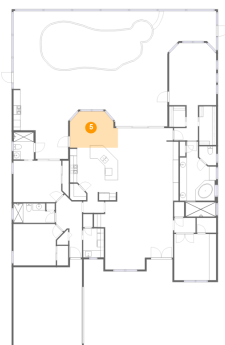

2 Floor 1 - Wc

Dimensions: 4'10" x 5'5"
Area: 23 sq. ft
Counted as Living Area: Yes

Heated: Yes
Finished: Yes
Enclosed: Yes
Contiguous: Yes
Permitted: Yes
Wet Space: Yes
Addition: No
Conversion: No

5719 Arnie Loop, Lakewood National, Lakewood Ranch, Manatee County, Florida, United States,

3 Floor 1 - Kitchen

Dimensions: 13'8" x 15'3"
Area: 182 sq. ft
Counted as Living Area:
Yes

Heated: Yes
Finished: Yes
Enclosed: Yes
Contiguous:
Yes
Permitted: Yes
Wet Space: No
Addition: No
Conversion: No

4 Floor 1 - Hall

Dimensions: 7'5" x 15'11"
Area: 90 sq. ft
Counted as Living Area:
Yes

Heated: Yes
Finished: Yes
Enclosed: Yes
Contiguous:
Yes
Permitted: Yes
Wet Space: No
Addition: No
Conversion: No

5 Floor 1 - Breakfast Nook

Dimensions: 13'8" x 10'4"
Area: 127 sq. ft
Counted as Living Area:
Yes

Heated: Yes
Finished: Yes
Enclosed: Yes
Contiguous:
Yes
Permitted: Yes
Wet Space: No
Addition: No
Conversion: No

5719 Arnie Loop, Lakewood National, Lakewood Ranch, Manatee County, Florida, United States,