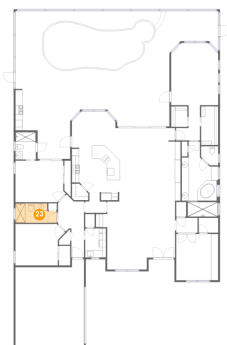

Dimensions: 5'11" x 8'3"
Area: 49 sq. ft
Counted as Living Area:
Yes

Heated: Yes
Finished: Yes
Enclosed: Yes
Contiguous:
Yes
Permitted: Yes
Wet Space: No
Addition: No
Conversion: No

5719 Arnie Loop, Lakewood National, Lakewood Ranch, Manatee County, Florida, United States,

21 Floor 1 - Screened Porch

Dimensions: 57'9" x 22'1"
Area: 1096 sq. ft
Counted as Living Area: No

Heated: No
Finished: Yes
Enclosed: No
Contiguous: Yes
Permitted: Yes
Wet Space: No
Addition: No
Conversion: No

22 Floor 1 - W.i.c.

Dimensions: 4'10" x 11'0"
Area: 53 sq. ft
Counted as Living Area: Yes

Heated: Yes
Finished: Yes
Enclosed: Yes
Contiguous: Yes
Permitted: Yes
Wet Space: No
Addition: No
Conversion: No

23 Floor 1 - Bath

Dimensions: 11'9" x 5'6"
Area: 59 sq. ft
Counted as Living Area: Yes

Heated: Yes
Finished: Yes
Enclosed: Yes
Contiguous: Yes
Permitted: Yes
Wet Space: Yes
Addition: No
Conversion: No

5719 Arnie Loop, Lakewood National, Lakewood Ranch, Manatee County, Florida, United States,