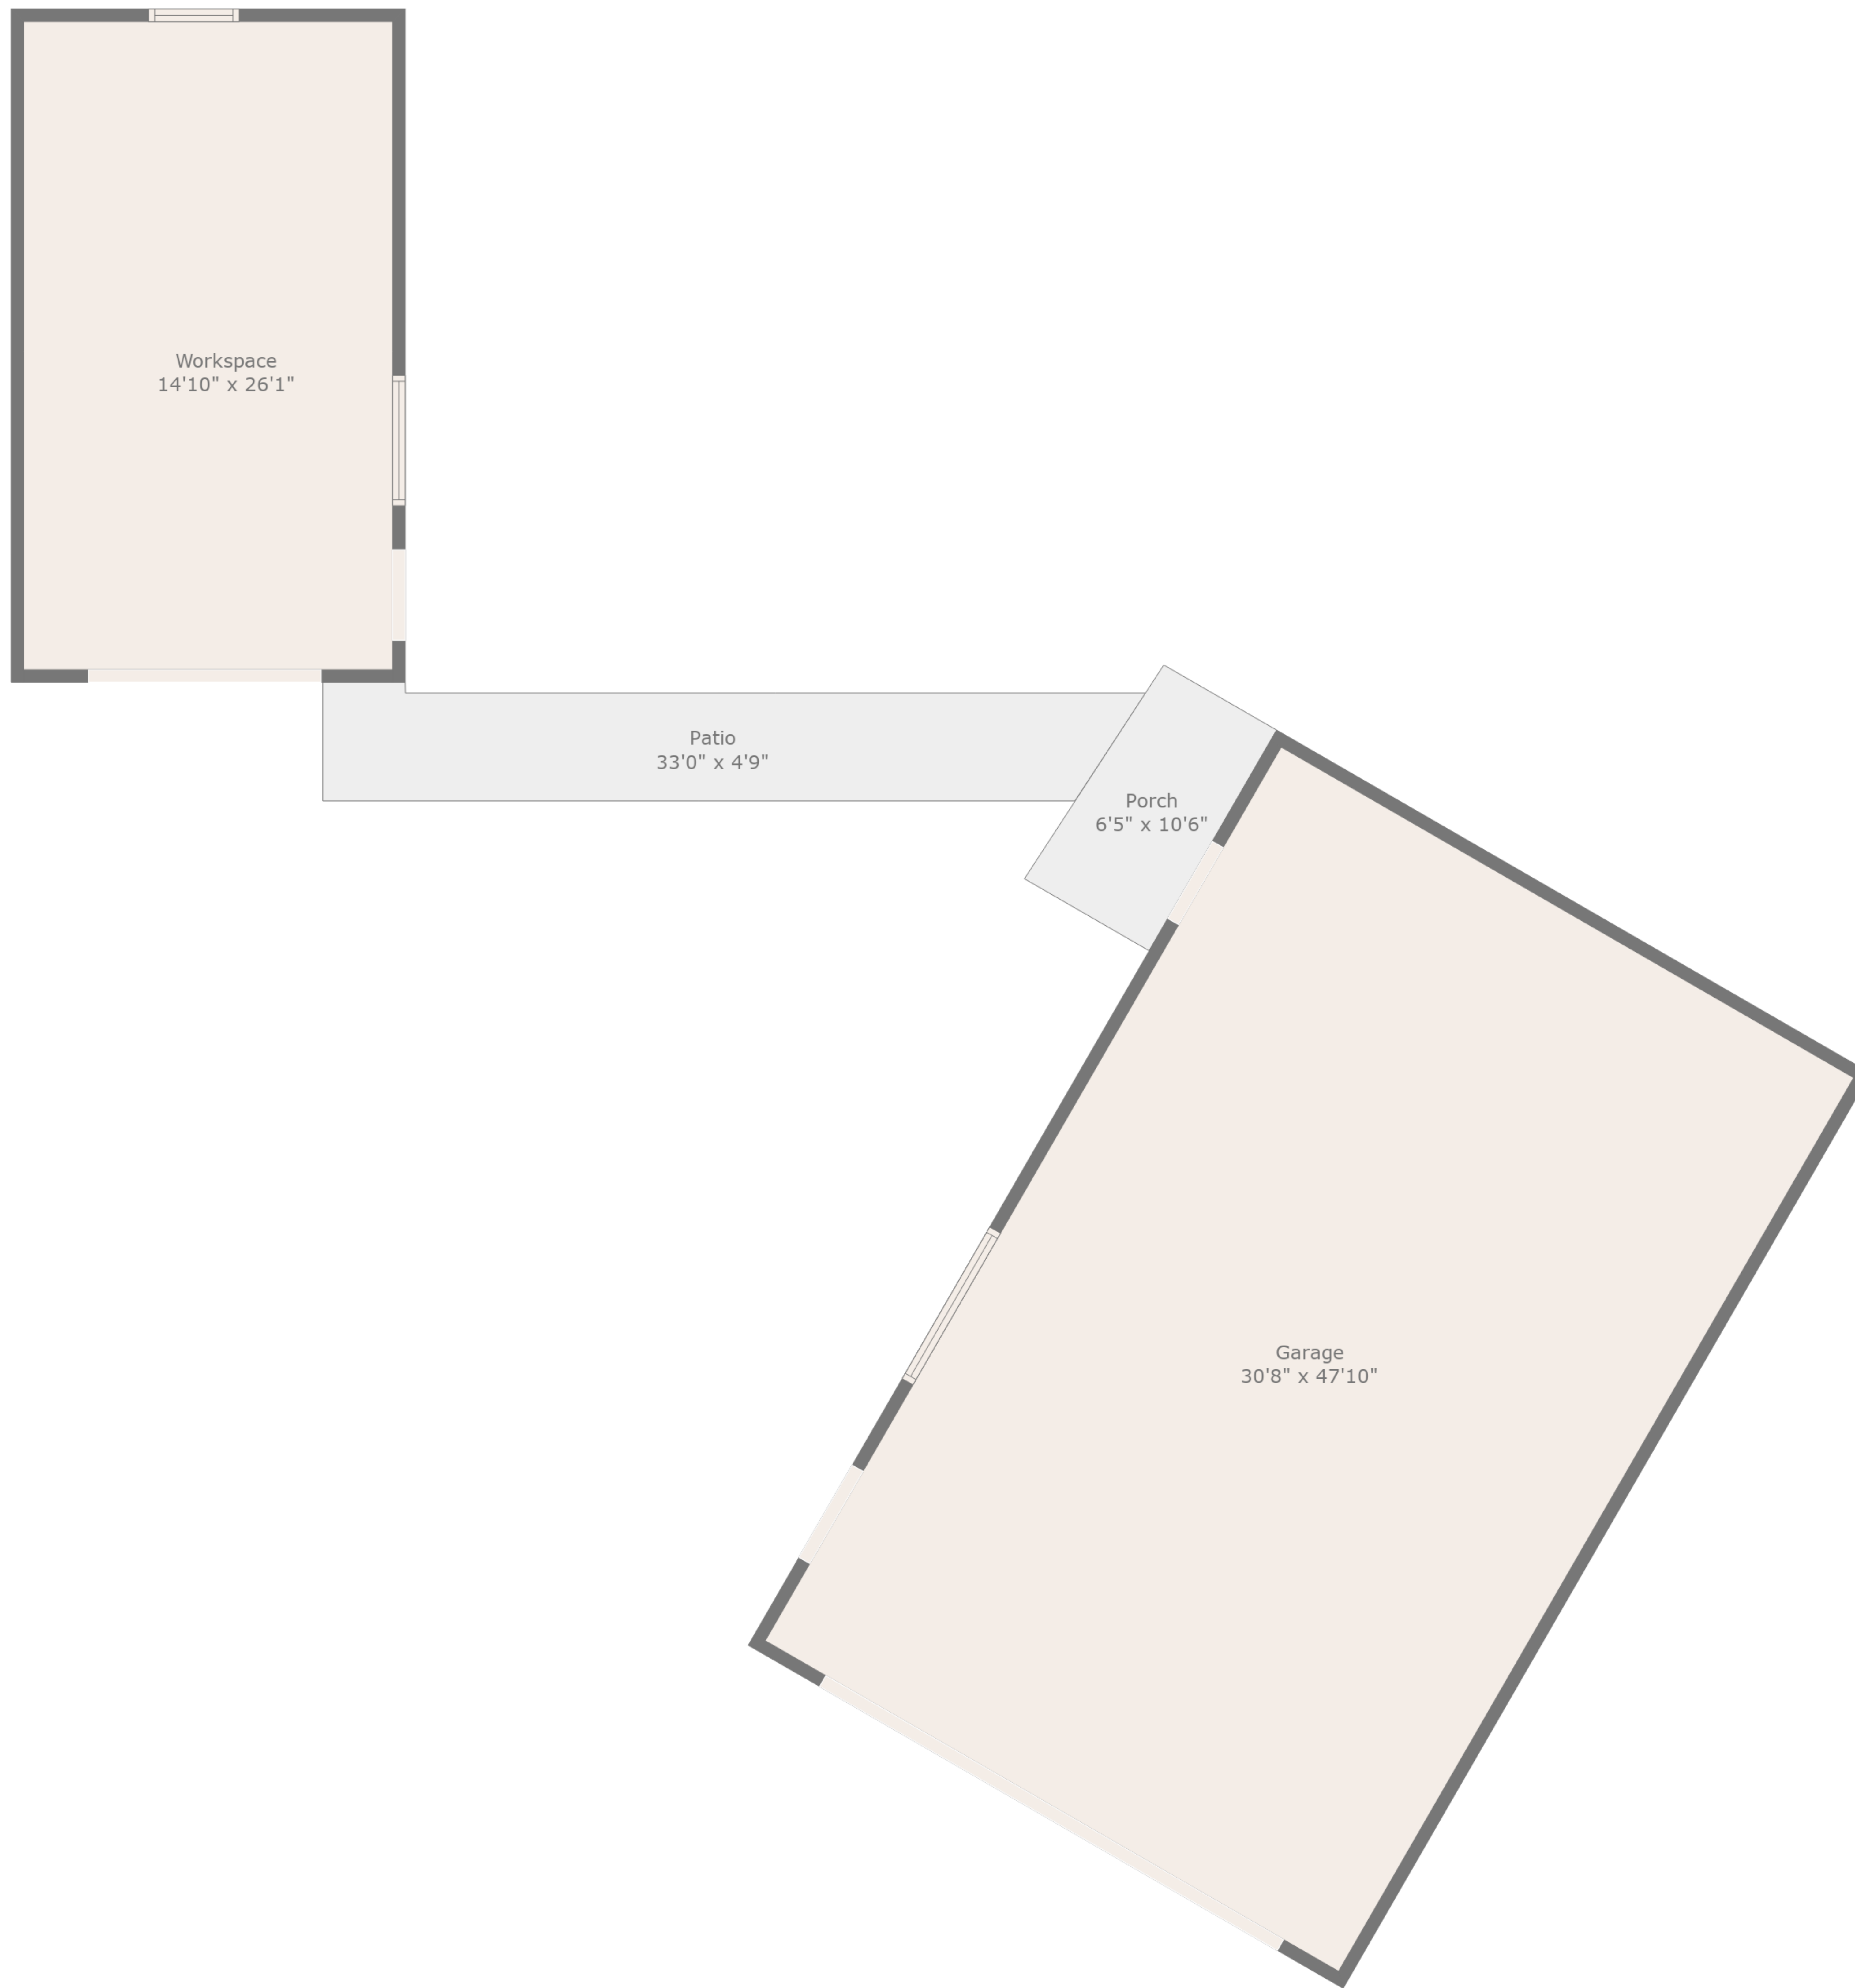

TOTAL: 387 sq. ft

FLOOR 1: 387 sq. ft

EXCLUDED AREAS: GARAGE: 1103 sq. ft, PORCH: 56 sq. ft, PATIO: 139 sq. ft

Floor Plan Created By Cubicasa App. Measurements Deemed Highly Reliable But Not Guaranteed.

TOTAL: 387 sq. ft

FLOOR 1: 387 sq. ft

EXCLUDED AREAS: GARAGE: 1103 sq. ft, PORCH: 56 sq. ft, PATIO: 139 sq. ft

Floor Plan Created By Cubicasa App. Measurements Deemed Highly Reliable But Not Guaranteed.