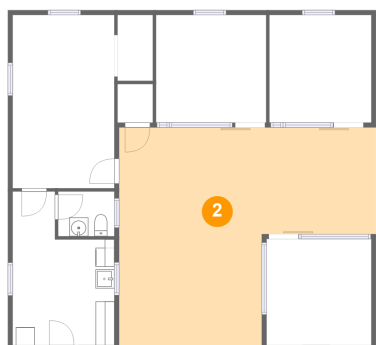

234 Longfield Road, Spec, Fincastle, Botetourt County, Virginia, United States, 24090, Barn 2

1 Floor 1 - Tack Room

Dimensions: 10'10" x 18'4"
Area: 198 sq. ft
Counted as living area: Yes

Heated: Yes
Finished: Yes
Enclosed: Yes
Contiguous: Yes
Permitted: Yes
Wet space: No
Addition: No
Conversion: No

2 Floor 1 - Entry

Dimensions: 27'3" x 23'7"
Area: 494 sq. ft
Counted as living area: Yes

Heated: Yes
Finished: Yes
Enclosed: Yes
Contiguous: Yes
Permitted: Yes
Wet space: No
Addition: No
Conversion: No

234 Longfield Road, Spec, Fincastle, Botetourt County, Virginia, United States, 24090, Barn 2

3 Floor 1 - Bath

Dimensions: 6'0" x 4'9"
Area: 28 sq. ft
Counted as living area: Yes

Heated: Yes
Finished: Yes
Enclosed: Yes
Contiguous: Yes
Permitted: Yes
Wet space: Yes
Addition: No
Conversion: No

4 Floor 1 - Stall