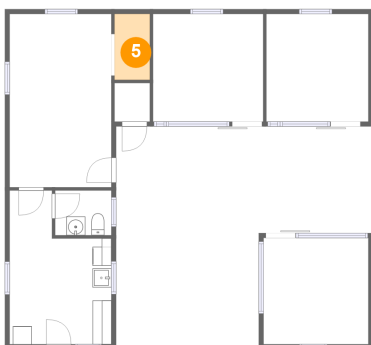

3 Floor 1 - Bath

Dimensions: 6'0" x 4'9"
Area: 28 sq. ft
Counted as living area: Yes

Heated: Yes
Finished: Yes
Enclosed: Yes
Contiguous: Yes
Permitted: Yes
Wet space: Yes
Addition: No
Conversion: No

4 Floor 1 - Stall

Dimensions: 11'8" x 11'5"
Area: 133 sq. ft
Counted as living area: No

Heated: No
Finished: No
Enclosed: No
Contiguous: Yes
Permitted: Yes
Wet space: No
Addition: No
Conversion: No

5 Floor 1 - Closet

Dimensions: 3'9" x 7'0"
Area: 26 sq. ft
Counted as living area: Yes