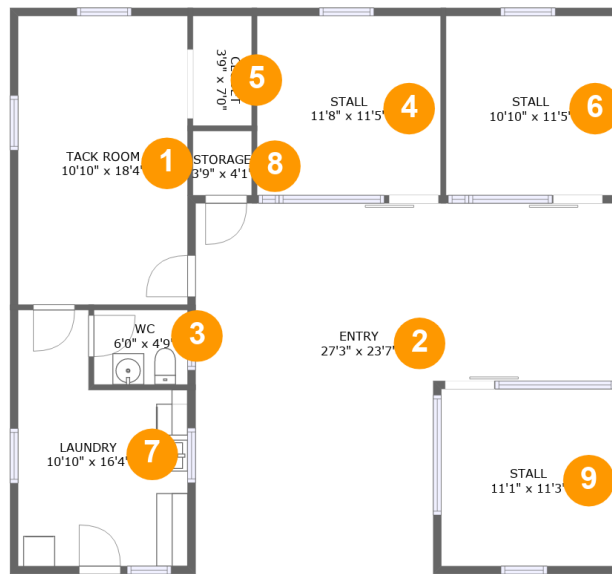

234 Longfield Road, Spec, Fincastle, Botetourt County, Virginia, United States, 24090, Barn 2

Room dimensions

Floor 1

Total sqft: 1406 Living area: 974

#		Dimensions	sqft	Counted as living area
1	Tack Room	10'10" x 18'4"	198 sq. ft	Yes
2	Entry	27'3" x 23'7"	494 sq. ft	Yes
3	Bath	6'0" x 4'9"	28 sq. ft	Yes
4	Stall	11'8" x 11'5"	133 sq. ft	No
5	Closet	3'9" x 7'0"	26 sq. ft	Yes
6	Stall	10'10" x 11'5"	124 sq. ft	No
7	Utility	10'10" x 16'4"	144 sq. ft	Yes
8	Storage	3'9" x 4'1"	15 sq. ft	No
9	Stall	11'1" x 11'3"	125 sq. ft	No