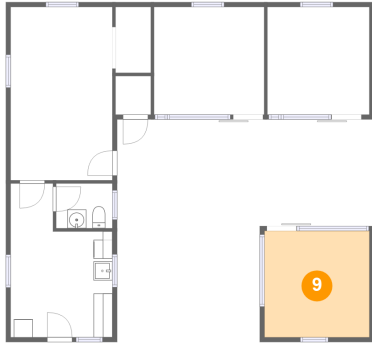

**234 Longfield Road, Spec, Fincastle, Botetourt
County, Virginia, United States, 24090, Barn 2**

9 Floor 1 - Stall

Dimensions: 11'1" x 11'3"
Area: 125 sq. ft
Counted as living area: No

Heated: No
Finished: No
Enclosed: No
Contiguous: Yes
Permitted: Yes
Wet space: No
Addition: No
Conversion: No