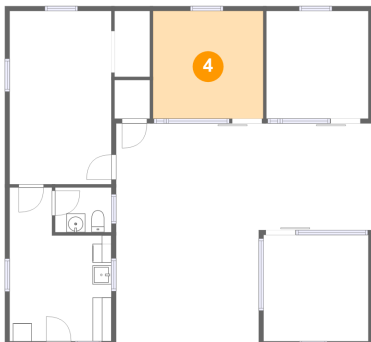

2 Floor 1 - Entry

Dimensions: 27'3" x 23'7"
Area: 494 sq. ft
Counted as living area: Yes

Heated: Yes
Finished: Yes
Enclosed: Yes
Contiguous: Yes
Permitted: Yes
Wet space: No
Addition: No
Conversion: No

234 Longfield Road, Spec, Fincastle, Botetourt County, Virginia, United States, 24090, Barn 2

3 Floor 1 - Bath

Dimensions: 6'0" x 4'9"
Area: 28 sq. ft
Counted as living area: Yes

Heated: Yes
Finished: Yes
Enclosed: Yes
Contiguous: Yes
Permitted: Yes
Wet space: Yes
Addition: No
Conversion: No

4 Floor 1 - Stall