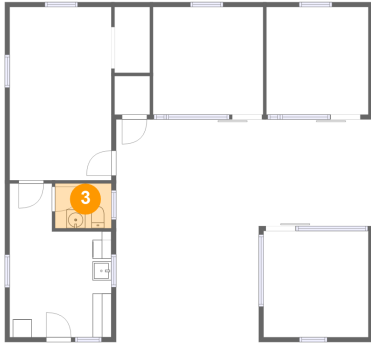

2 Floor 1 - Entry

Dimensions: 27'3" x 23'7"
Area: 494 sq. ft
Counted as living area: Yes

Heated: Yes
Finished: Yes
Enclosed: Yes
Contiguous: Yes
Permitted: Yes
Wet space: No
Addition: No
Conversion: No

234 Longfield Road, Spec, Fincastle, Botetourt County, Virginia, United States, 24090, Barn 2

3 Floor 1 - Bath

Dimensions: 6'0" x 4'9"
Area: 28 sq. ft
Counted as living area: Yes

Heated: Yes
Finished: Yes
Enclosed: Yes
Contiguous: Yes
Permitted: Yes
Wet space: Yes
Addition: No
Conversion: No

4 Floor 1 - Stall