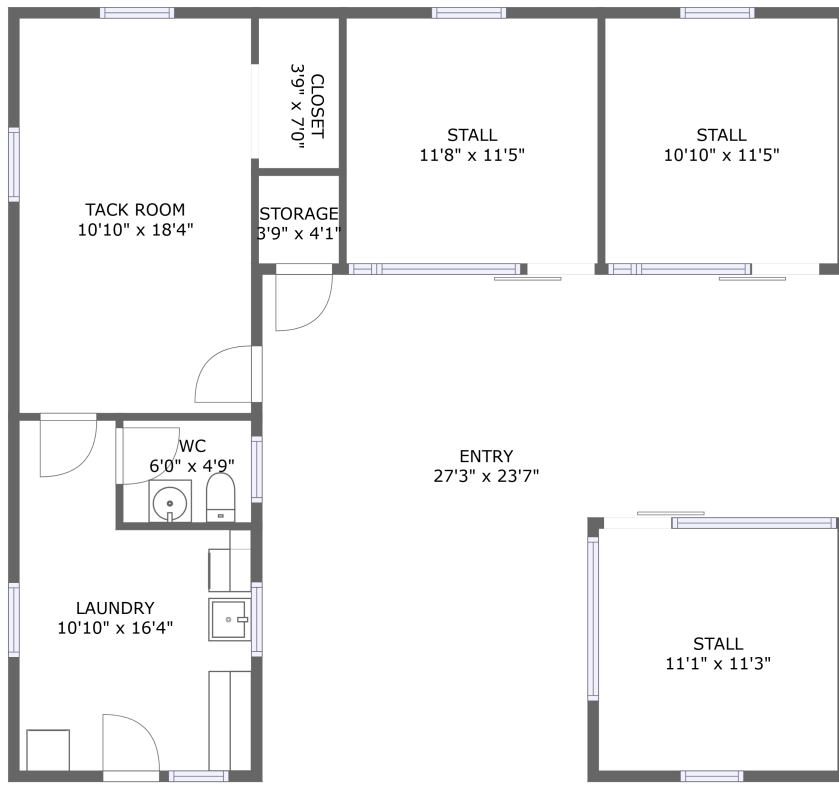

234 Longfield Road, Spec, Fincastle, Botetourt County, Virginia, United States, 24090, Barn 2

BARN 2

Property summary

0 Garages

0 Bedrooms

0 Bathrooms

1 Half baths

1 Floors

974
Gross living
area sqft

1,406
Total sqft