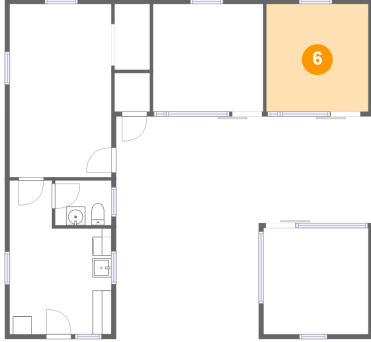

Dimensions: 11'8" x 11'5"
Area: 133 sq. ft
Counted as living area: No

Heated: No
Finished: No
Enclosed: No
Contiguous: Yes
Permitted: Yes
Wet space: No
Addition: No
Conversion: No

5 Floor 1 - Closet

Dimensions: 3'9" x 7'0"
Area: 26 sq. ft
Counted as living area: Yes

6 Floor 1 - Stall

Dimensions: 10'10" x 11'5"
Area: 124 sq. ft
Counted as living area: No

Heated: No
Finished: No
Enclosed: No
Contiguous: Yes
Permitted: Yes
Wet space: No
Addition: No
Conversion: No

7 Floor 1 - Utility