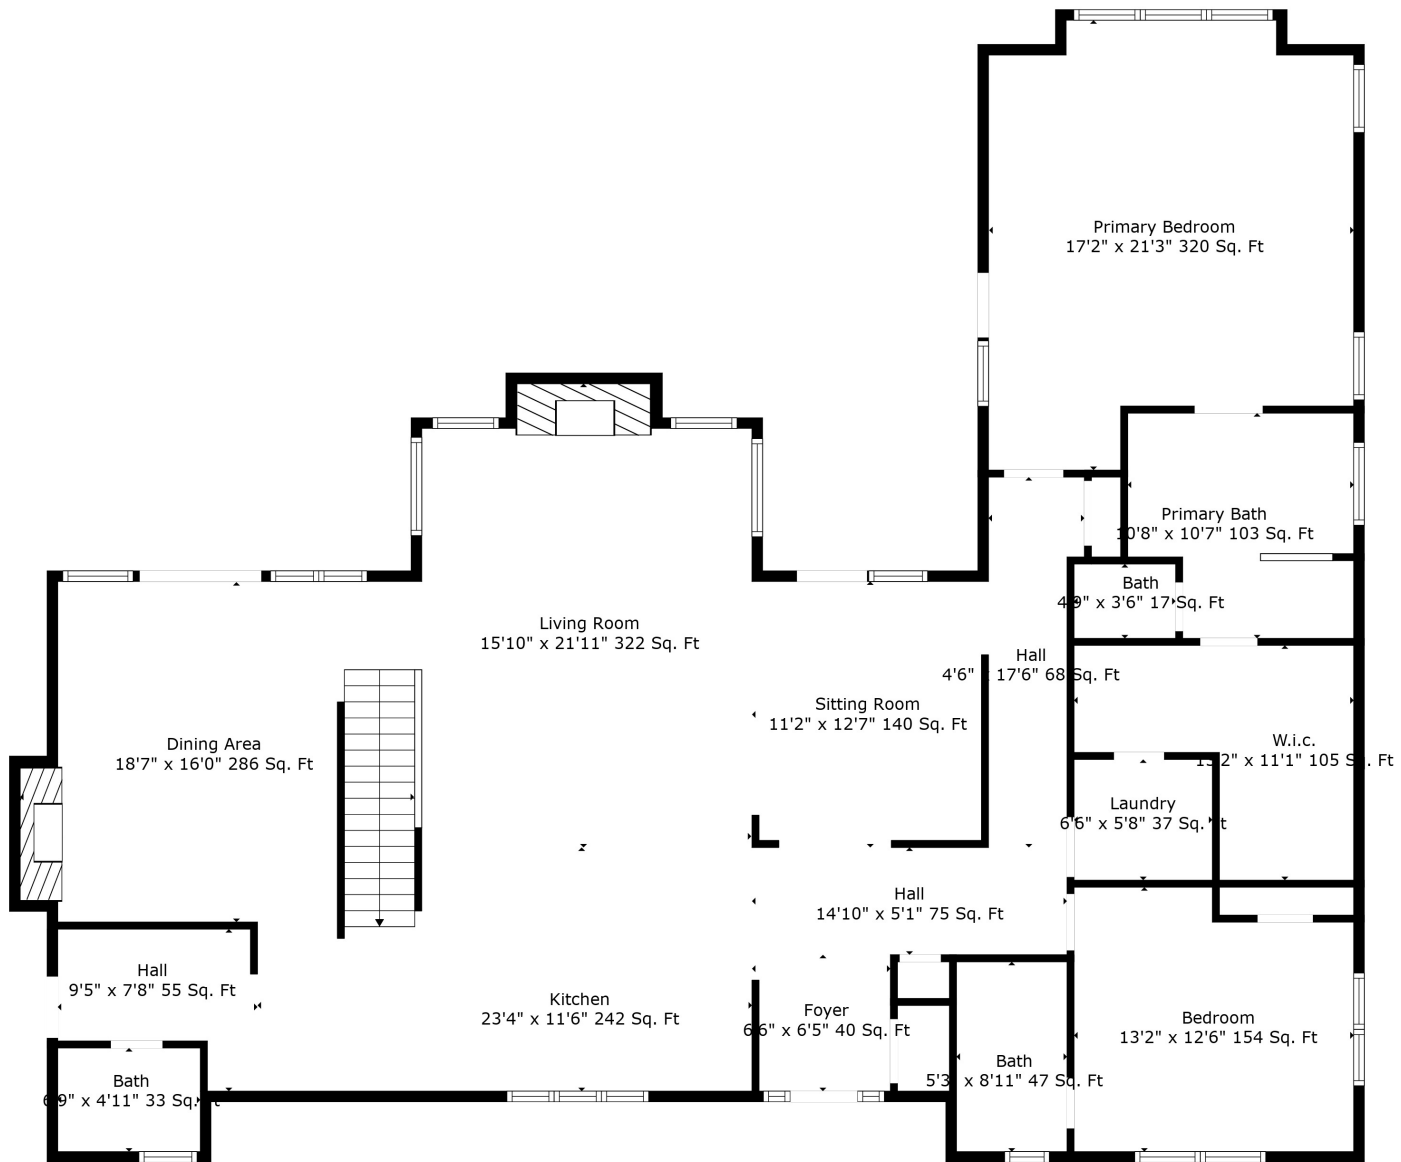

Total scanned area: 5793 sq. ft

Measurements Are Calculated By Cubicasa Technology. Deemed Highly Reliable But Not Guaranteed.

Total scanned area: 5793 sq. ft

Total scanned area: 5793 sq. ft

Measurements Are Calculated By Cubicasa Technology. Deemed Highly Reliable But Not Guaranteed.

Total scanned area: 5793 sq. ft

Measurements Are Calculated By Cubicasa Technology. Deemed Highly Reliable But Not Guaranteed.