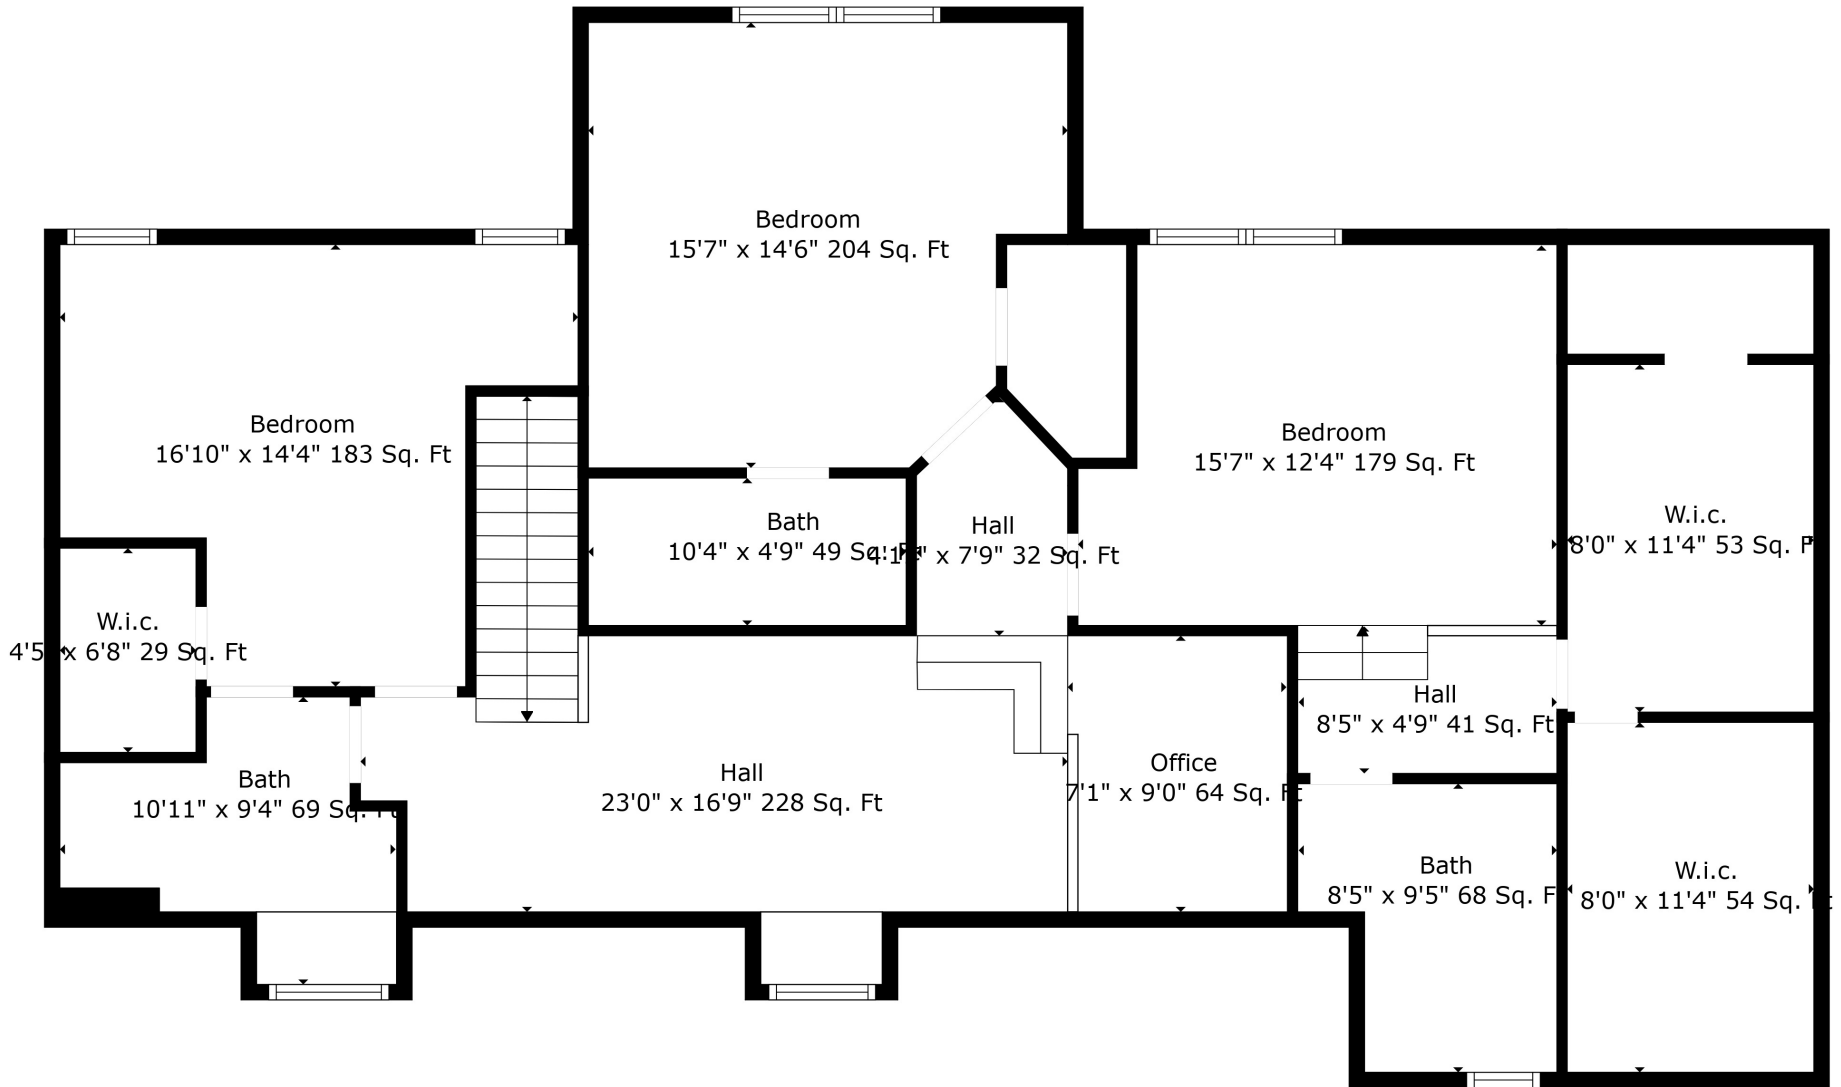

Total scanned area: 5793 sq. ft

Measurements Are Calculated By Cubicasa Technology. Deemed Highly Reliable But Not Guaranteed.

Total scanned area: 5793 sq. ft

Total scanned area: 5793 sq. ft

Measurements Are Calculated By Cubicasa Technology. Deemed Highly Reliable But Not Guaranteed.

Total scanned area: 5793 sq. ft

Measurements Are Calculated By Cubicasa Technology. Deemed Highly Reliable But Not Guaranteed.