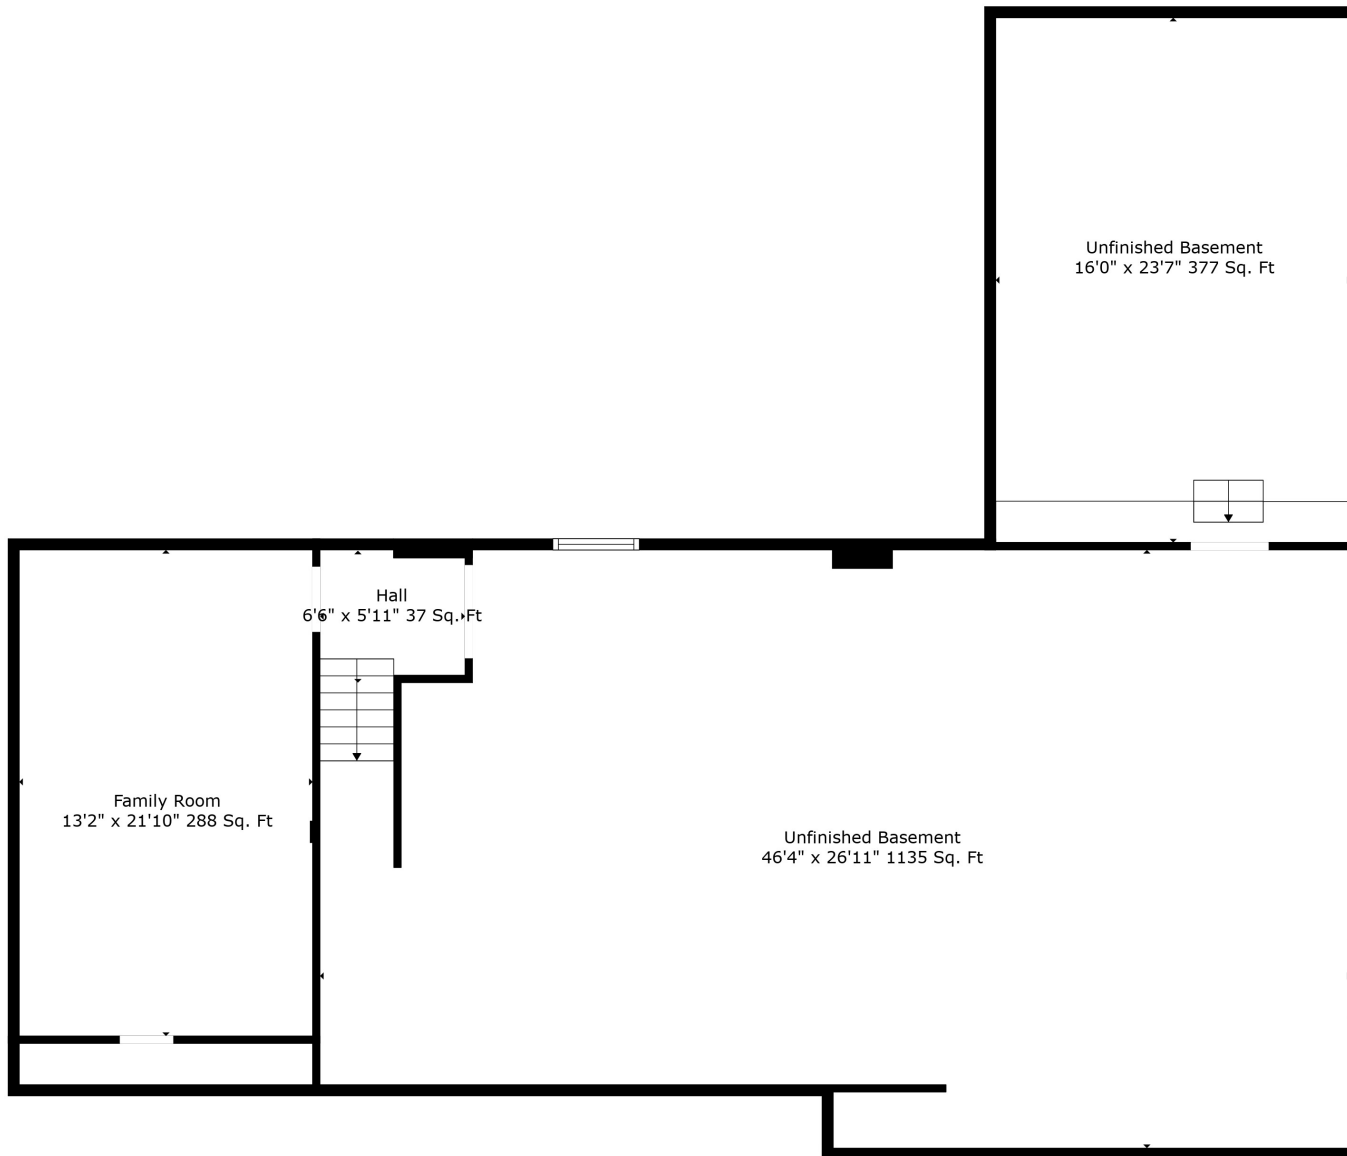

Total scanned area: 5793 sq. ft

Measurements Are Calculated By Cubicasa Technology. Deemed Highly Reliable But Not Guaranteed.

Total scanned area: 5793 sq. ft

Total scanned area: 5793 sq. ft

Measurements Are Calculated By Cubicasa Technology. Deemed Highly Reliable But Not Guaranteed.

Total scanned area: 5793 sq. ft

Measurements Are Calculated By Cubicasa Technology. Deemed Highly Reliable But Not Guaranteed.