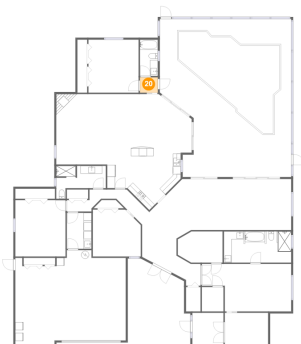

20 Floor 1 - Entry

Dimensions: 4'7" x 3'11"
Area: 18 sq. ft
Counted as Living Area:
Yes

Heated: Yes
Finished: Yes
Enclosed: Yes
Contiguous:
Yes
Permitted: Yes
Wet Space: No
Addition: No
Conversion: No