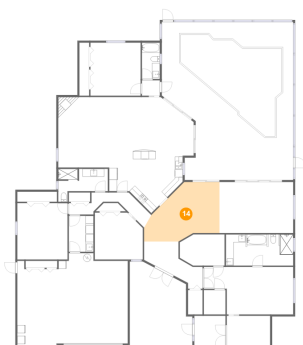

14 Floor 1 - Dining Area

Dimensions: 19'3" x 14'3"
Area: 218 sq. ft
Counted as Living Area:
Yes

Heated: Yes
Finished: Yes
Enclosed: Yes
Contiguous:
Yes
Permitted: Yes
Wet Space: No
Addition: No
Conversion: No