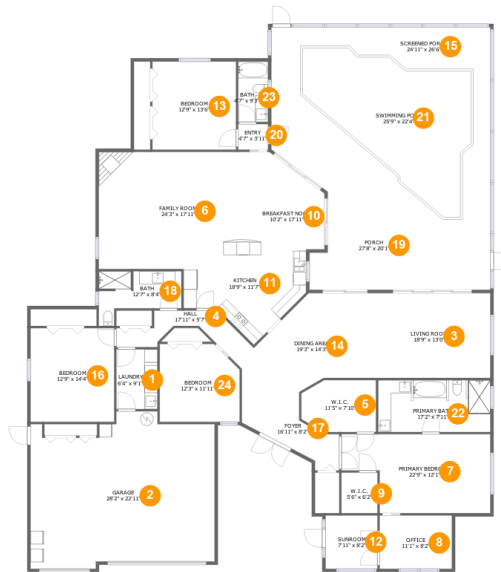

14064 Jennifer Terrace, Collins Estates, Largo, Pinellas County, Florida, United States, 33774

Room Dimensions

Floor 1

Total sqft: 4543

Living area: 3043

#	Room name	Dimensions	Area (sqft)	Counted as Living Area
1	Laundry	6'4" x 9'1"	57 sq. ft	Yes
2	Garage	28'2" x 22'11"	596 sq. ft	No
3	Living Room	18'9" x 13'0"	244 sq. ft	Yes
4	Hall	17'11" x 5'7"	72 sq. ft	Yes
5	W.i.c.	11'5" x 7'10"	83 sq. ft	Yes
6	Family Room	24'3" x 17'11"	435 sq. ft	Yes
7	Primary Bedroom	22'9" x 12'1"	237 sq. ft	Yes
8	Office	11'1" x 8'2"	90 sq. ft	Yes
9	W.i.c.	5'6" x 6'2"	34 sq. ft	Yes
10	Breakfast Nook	10'2" x 17'11"	147 sq. ft	Yes
11	Kitchen	18'9" x 11'7"	141 sq. ft	Yes

Scan captured on Tue, 13 Aug 2024 18:38:41 GMT

Information is calculated by CubiCasa technology; deemed highly reliable but not guaranteed.