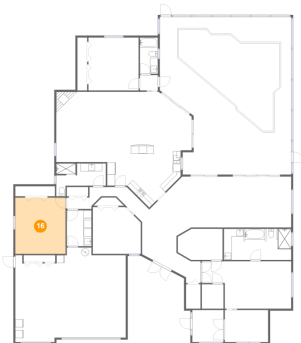

16 Floor 1 - Bedroom

Dimensions: 12'9" x 14'4"
Area: 183 sq. ft
Counted as Living Area:
Yes

Heated: Yes
Finished: Yes
Enclosed: Yes
Contiguous:
Yes
Permitted: Yes
Wet Space: No
Addition: No
Conversion: No