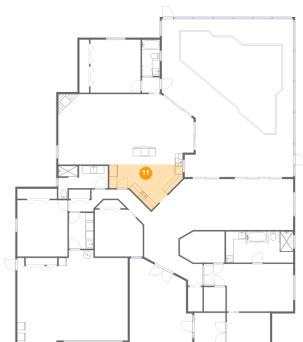

11 Floor 1 - Kitchen

Dimensions: 18'9" x 11'7"
Area: 141 sq. ft
Counted as Living Area:
Yes

Heated: Yes
Finished: Yes
Enclosed: Yes
Contiguous:
Yes
Permitted: Yes
Wet Space: No
Addition: No
Conversion: No