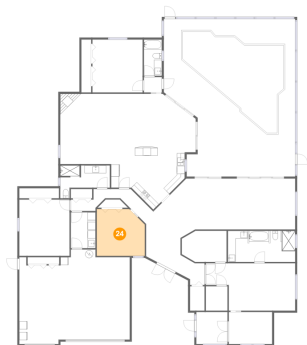

14064 Jennifer Terrace, Collins Estates, Largo, Pinellas County, Florida, United States, 33774

24 Floor 1 - Bedroom

Dimensions: 12'3" x 11'11"
Area: 138 sq. ft
Counted as Living Area:
Yes

Heated: Yes
Finished: Yes
Enclosed: Yes
Contiguous:
Yes
Permitted: Yes
Wet Space: No
Addition: No
Conversion: No