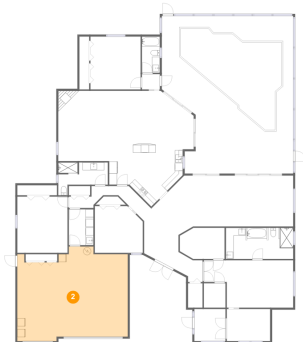

2 Floor 1 - Garage

Dimensions: 28'2" x 22'11"
Area: 596 sq. ft
Counted as Living Area: No

Heated: No
Finished: No
Enclosed: Yes
Contiguous: Yes
Permitted: Yes
Wet Space: No
Addition: No
Conversion: No