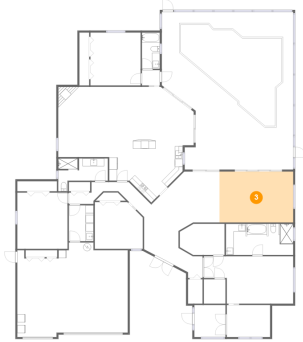

14064 Jennifer Terrace, Collins Estates, Largo, Pinellas County, Florida, United States, 33774

3 Floor 1 - Living Room

Dimensions: 18'9" x 13'0"
Area: 244 sq. ft
Counted as Living Area:
Yes

Heated: Yes
Finished: Yes
Enclosed: Yes
Contiguous:
Yes
Permitted: Yes
Wet Space: No
Addition: No
Conversion: No