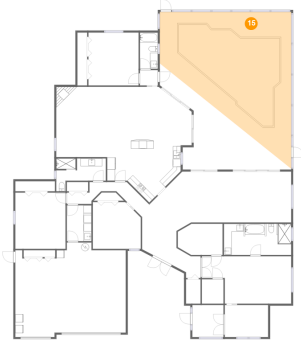

14064 Jennifer Terrace, Collins Estates, Largo, Pinellas County, Florida, United States, 33774

15 Floor 1 - Screened Porch

Dimensions: 24'11" x 26'6"
Area: 888 sq. ft
Counted as Living Area: No

Heated: No
Finished: Yes
Enclosed: No
Contiguous: Yes
Permitted: Yes
Wet Space: No
Addition: No
Conversion: No