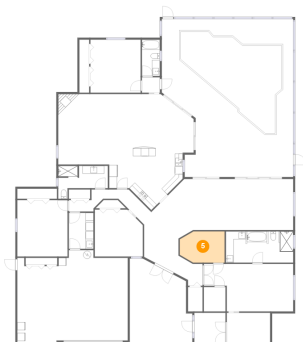

5 Floor 1 - W.i.c.

Dimensions: 11'5" x 7'10"
Area: 83 sq. ft
Counted as Living Area:
Yes

Heated: Yes
Finished: Yes
Enclosed: Yes
Contiguous:
Yes
Permitted: Yes
Wet Space: No
Addition: No
Conversion: No