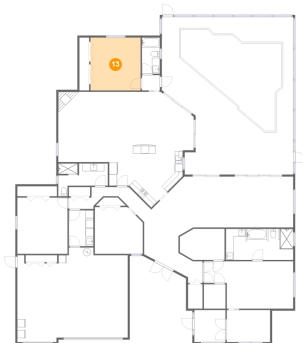

13 Floor 1 - Bedroom

Dimensions: 12'9" x 13'6"
Area: 172 sq. ft
Counted as Living Area:
Yes

Heated: Yes
Finished: Yes
Enclosed: Yes
Contiguous:
Yes
Permitted: Yes
Wet Space: No
Addition: No
Conversion: No