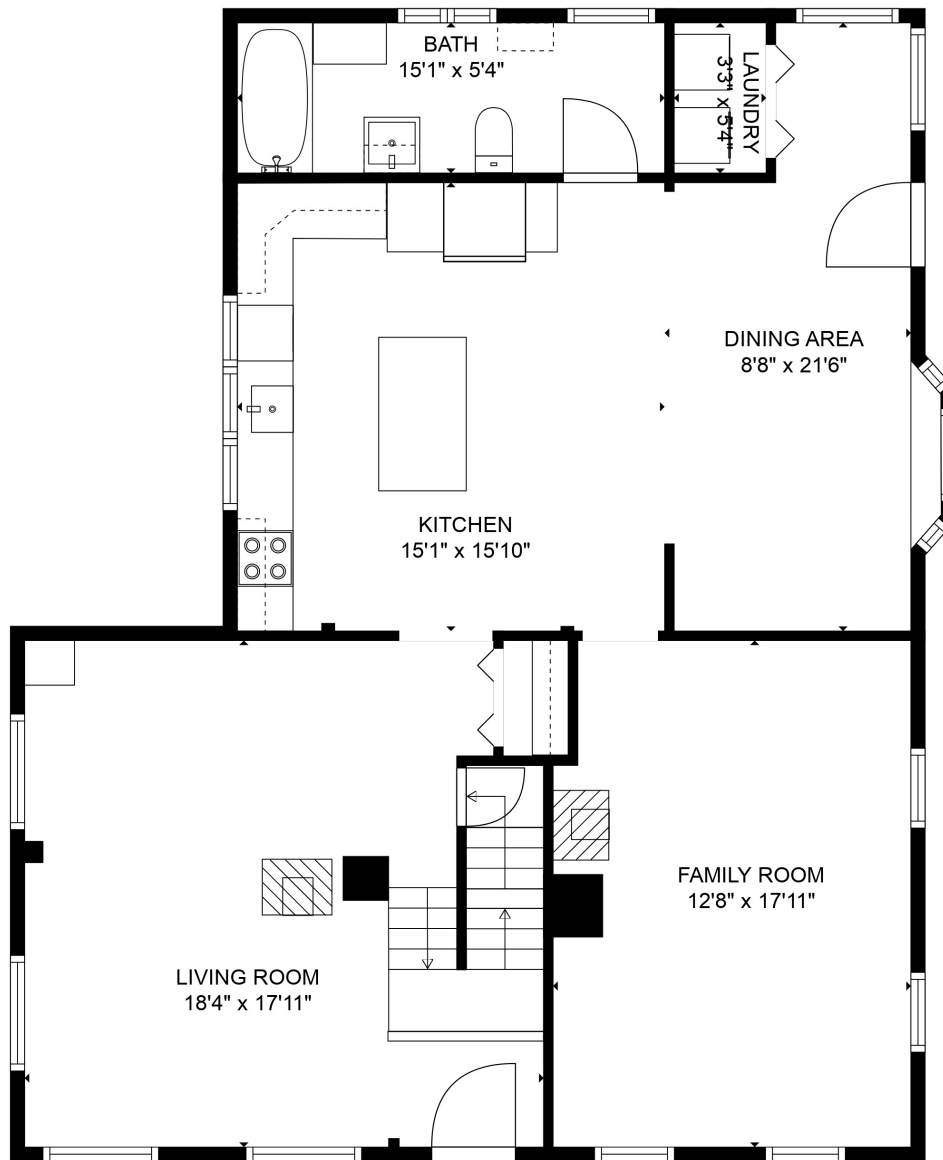

FLOOR 1

FLOOR 2

Total scanned area: 2093 sq. ft

Total scanned area: 2093 sq. ft