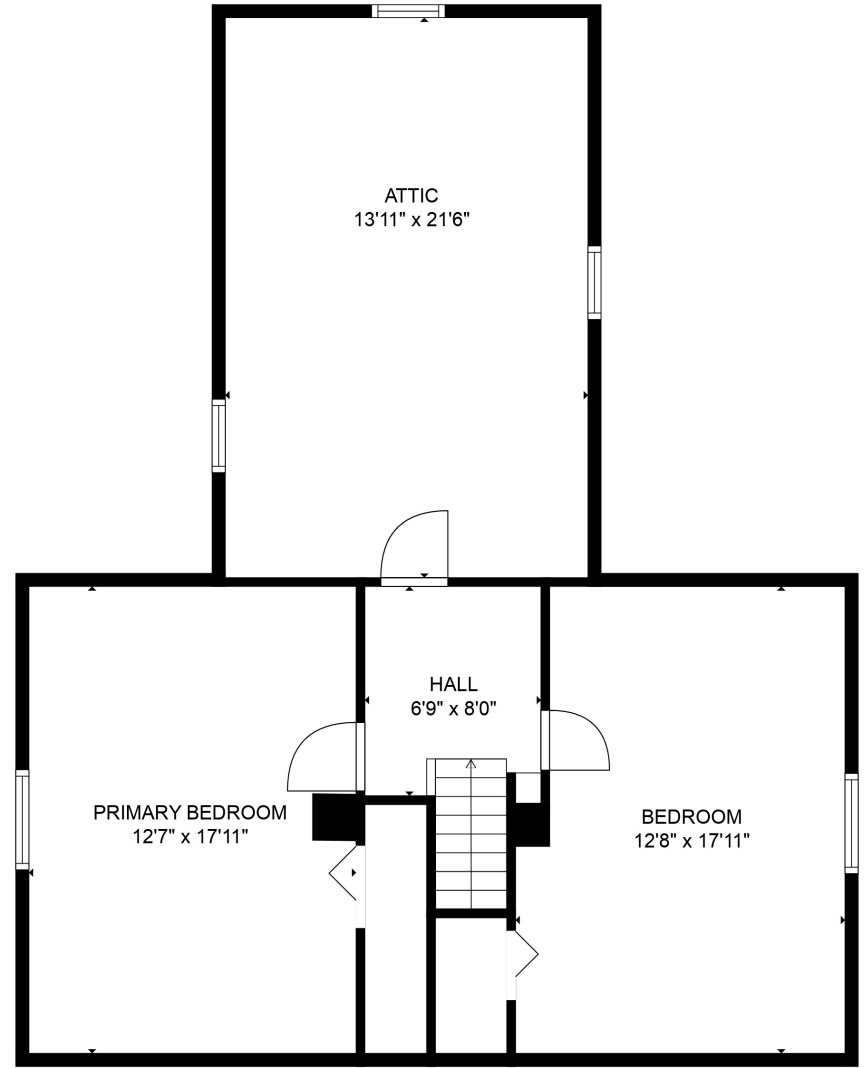

FLOOR 1

FLOOR 2

Total scanned area: 2093 sq. ft

Total scanned area: 2093 sq. ft