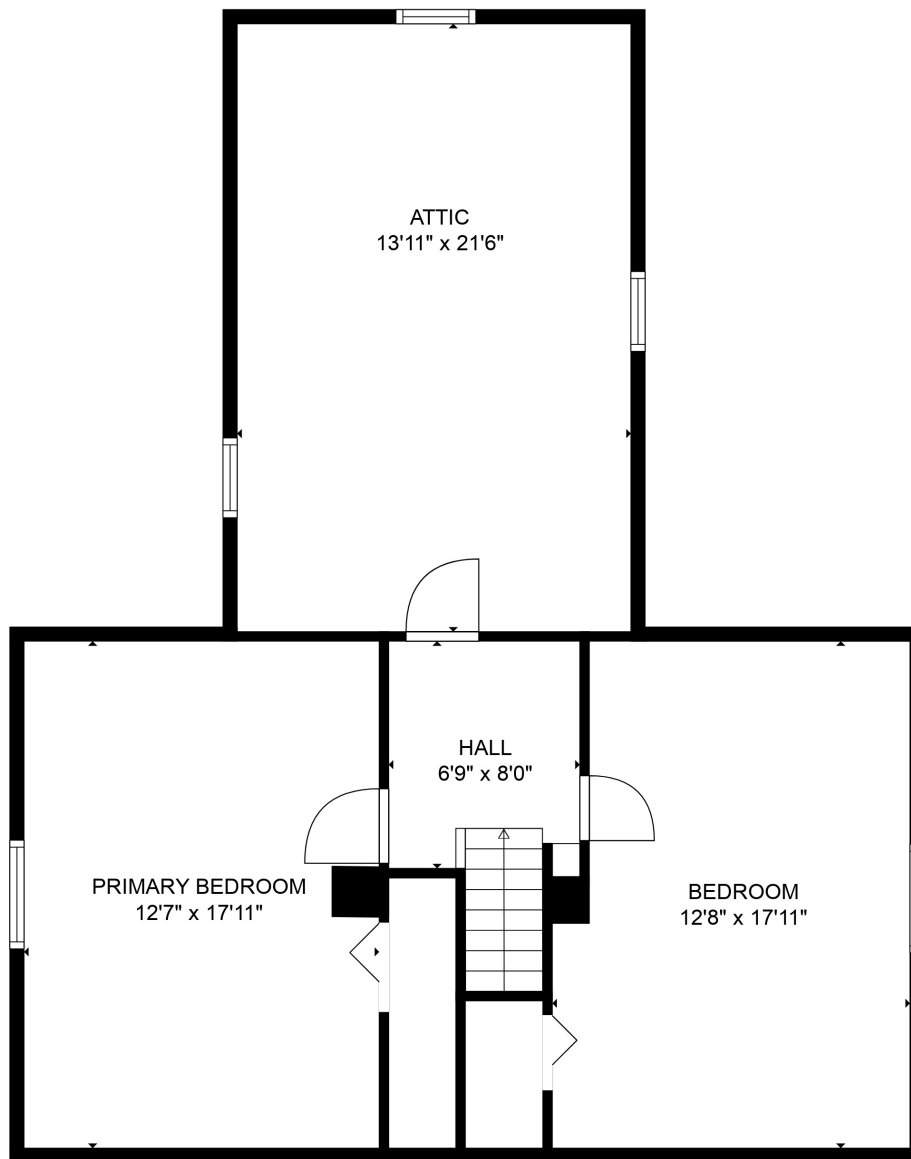

FLOOR 1

FLOOR 2

Total scanned area: 2093 sq. ft

Total scanned area: 2093 sq. ft