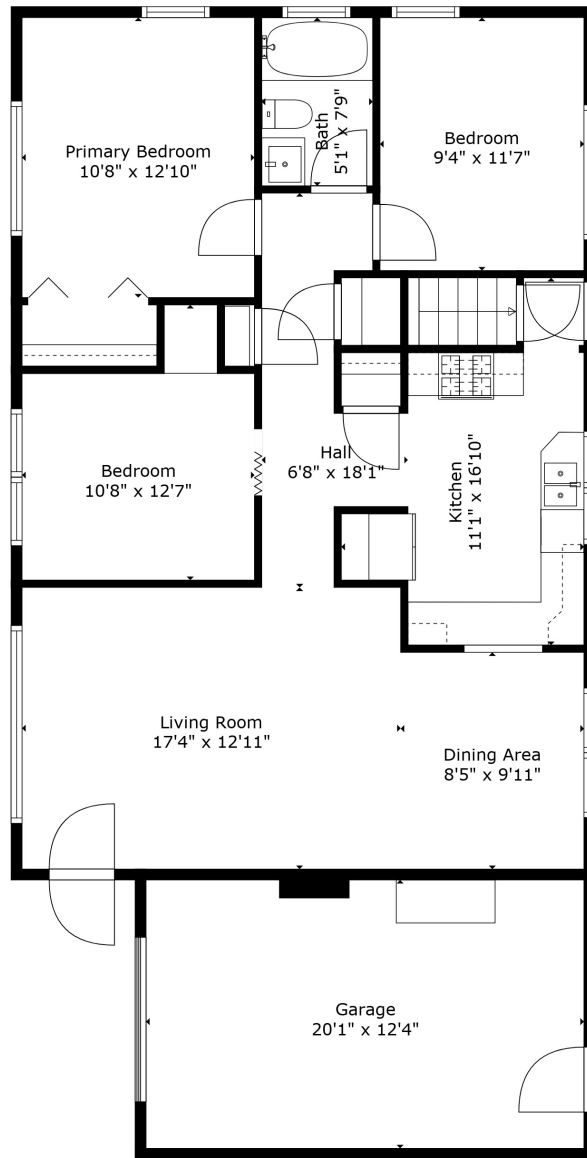

Floor 1

Floor 2

TOTAL: 1858 sq. ft
 Below Ground: 856 sq. ft, FLOOR 2: 1002 sq. ft
 EXCLUDED AREAS: LAUNDRY: 129 sq. ft, GARAGE: 247 sq. ft, LOW CEILING: 4 sq. ft

Measurements Are Calculated By Cubicasa Technology. Deemed Highly Reliable But Not Guaranteed.

TOTAL: 1858 sq. ft

Below Ground: 856 sq. ft, FLOOR 2: 1002 sq. ft

EXCLUDED AREAS: LAUNDRY: 129 sq. ft, GARAGE: 247 sq. ft, LOW CEILING: 4 sq. ft

Measurements Are Calculated By Cubicasa Technology. Deemed Highly Reliable But Not Guaranteed.

Basement
25'9" x 38'3"

Laundry
11'11" x 10'10"

TOTAL: 1858 sq. ft
Below Ground: 856 sq. ft, FLOOR 2: 1002 sq. ft
EXCLUDED AREAS: LAUNDRY: 129 sq. ft, GARAGE: 247 sq. ft, LOW CEILING: 4 sq. ft

Measurements Are Calculated By Cubicasa Technology. Deemed Highly Reliable But Not Guaranteed.