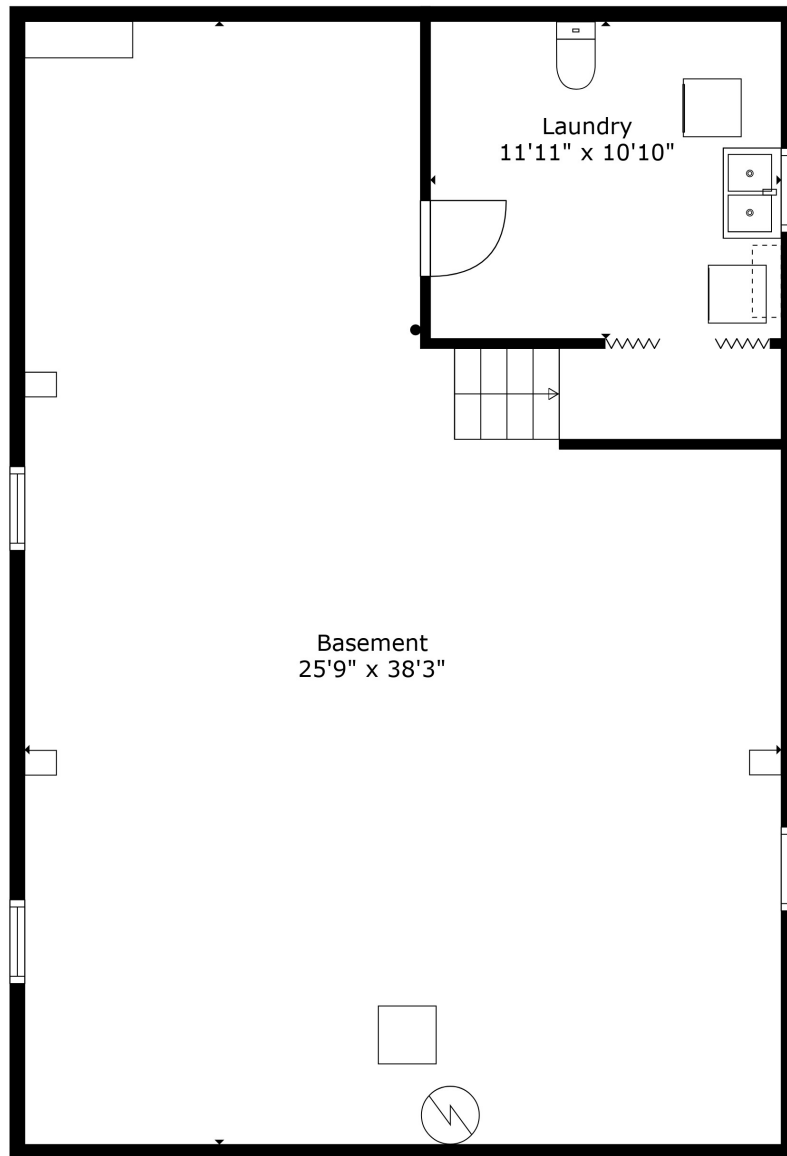

Floor 1

Floor 2

TOTAL: 1858 sq. ft
 Below Ground: 856 sq. ft, FLOOR 2: 1002 sq. ft
 EXCLUDED AREAS: LAUNDRY: 129 sq. ft, GARAGE: 247 sq. ft, LOW CEILING: 4 sq. ft

Measurements Are Calculated By Cubicasa Technology. Deemed Highly Reliable But Not Guaranteed.

TOTAL: 1858 sq. ft

Below Ground: 856 sq. ft, FLOOR 2: 1002 sq. ft

EXCLUDED AREAS: LAUNDRY: 129 sq. ft, GARAGE: 247 sq. ft, LOW CEILING: 4 sq. ft

Measurements Are Calculated By Cubicasa Technology. Deemed Highly Reliable But Not Guaranteed.

Basement
25'9" x 38'3"

Laundry
11'11" x 10'10"

TOTAL: 1858 sq. ft
Below Ground: 856 sq. ft, FLOOR 2: 1002 sq. ft
EXCLUDED AREAS: LAUNDRY: 129 sq. ft, GARAGE: 247 sq. ft, LOW CEILING: 4 sq. ft

Measurements Are Calculated By Cubicasa Technology. Deemed Highly Reliable But Not Guaranteed.