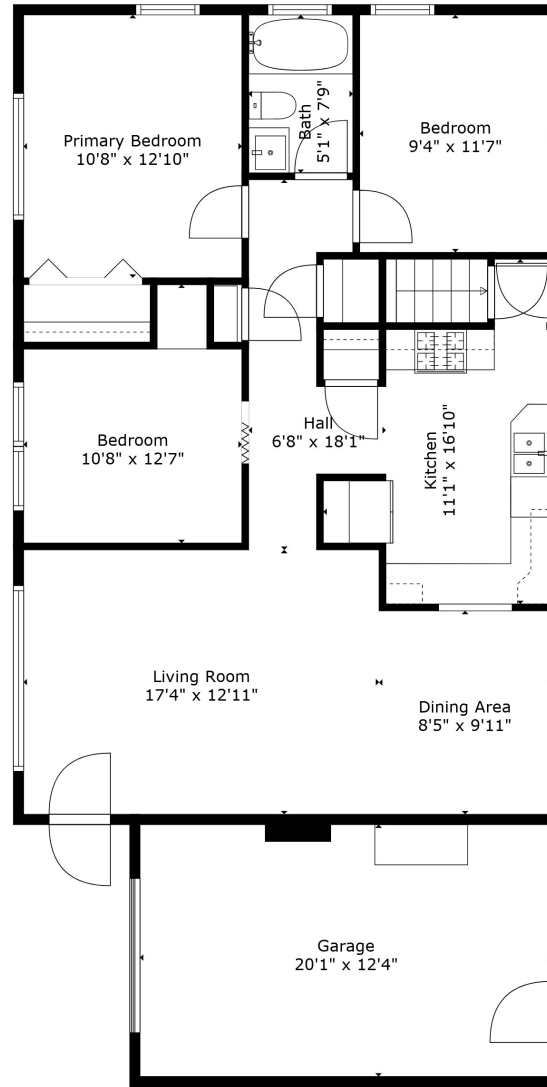

Floor 1

Floor 2

TOTAL: 1858 sq. ft
 Below Ground: 856 sq. ft, FLOOR 2: 1002 sq. ft
 EXCLUDED AREAS: LAUNDRY: 129 sq. ft, GARAGE: 247 sq. ft, LOW CEILING: 4 sq. ft

Measurements Are Calculated By Cubicasa Technology. Deemed Highly Reliable But Not Guaranteed.

TOTAL: 1858 sq. ft

Below Ground: 856 sq. ft, FLOOR 2: 1002 sq. ft

EXCLUDED AREAS: LAUNDRY: 129 sq. ft, GARAGE: 247 sq. ft, LOW CEILING: 4 sq. ft

Measurements Are Calculated By Cubicasa Technology. Deemed Highly Reliable But Not Guaranteed.

Basement
25'9" x 38'3"

Laundry
11'11" x 10'10"

TOTAL: 1858 sq. ft
Below Ground: 856 sq. ft, FLOOR 2: 1002 sq. ft
EXCLUDED AREAS: LAUNDRY: 129 sq. ft, GARAGE: 247 sq. ft, LOW CEILING: 4 sq. ft

Measurements Are Calculated By Cubicasa Technology. Deemed Highly Reliable But Not Guaranteed.