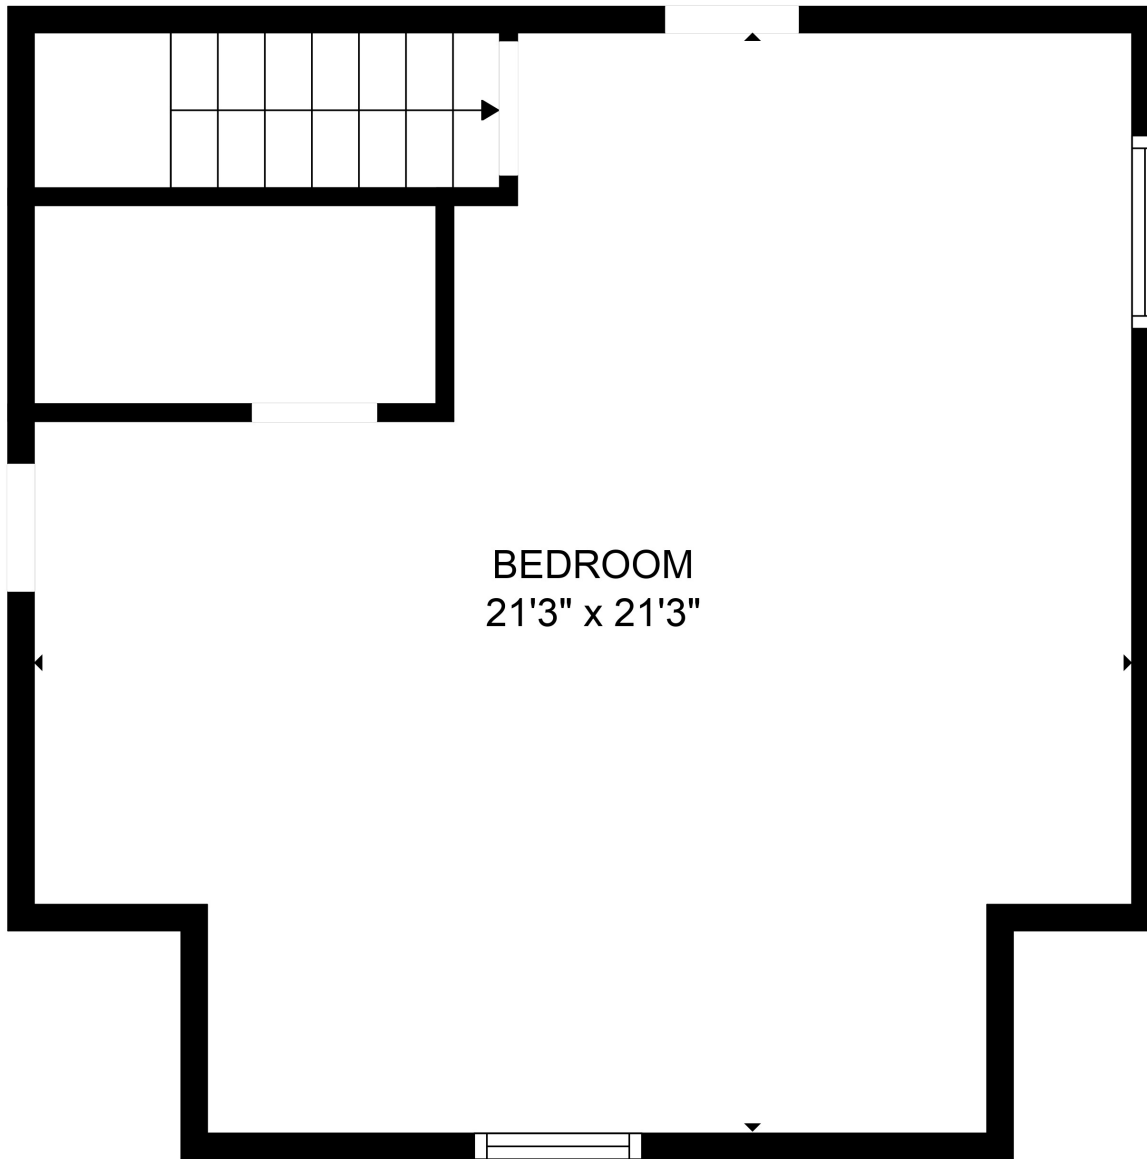

FLOOR 1

FLOOR 2

Total scanned area: 2316 sq. ft

SIZES AND DIMENSIONS ARE APPROXIMATE. ACTUAL MAY VARY.

BEDROOM  
21'3" x 21'3"

Total scanned area: 2316 sq. ft

SIZES AND DIMENSIONS ARE APPROXIMATE. ACTUAL MAY VARY.

Total scanned area: 2316 sq. ft

SIZES AND DIMENSIONS ARE APPROXIMATE. ACTUAL MAY VARY.