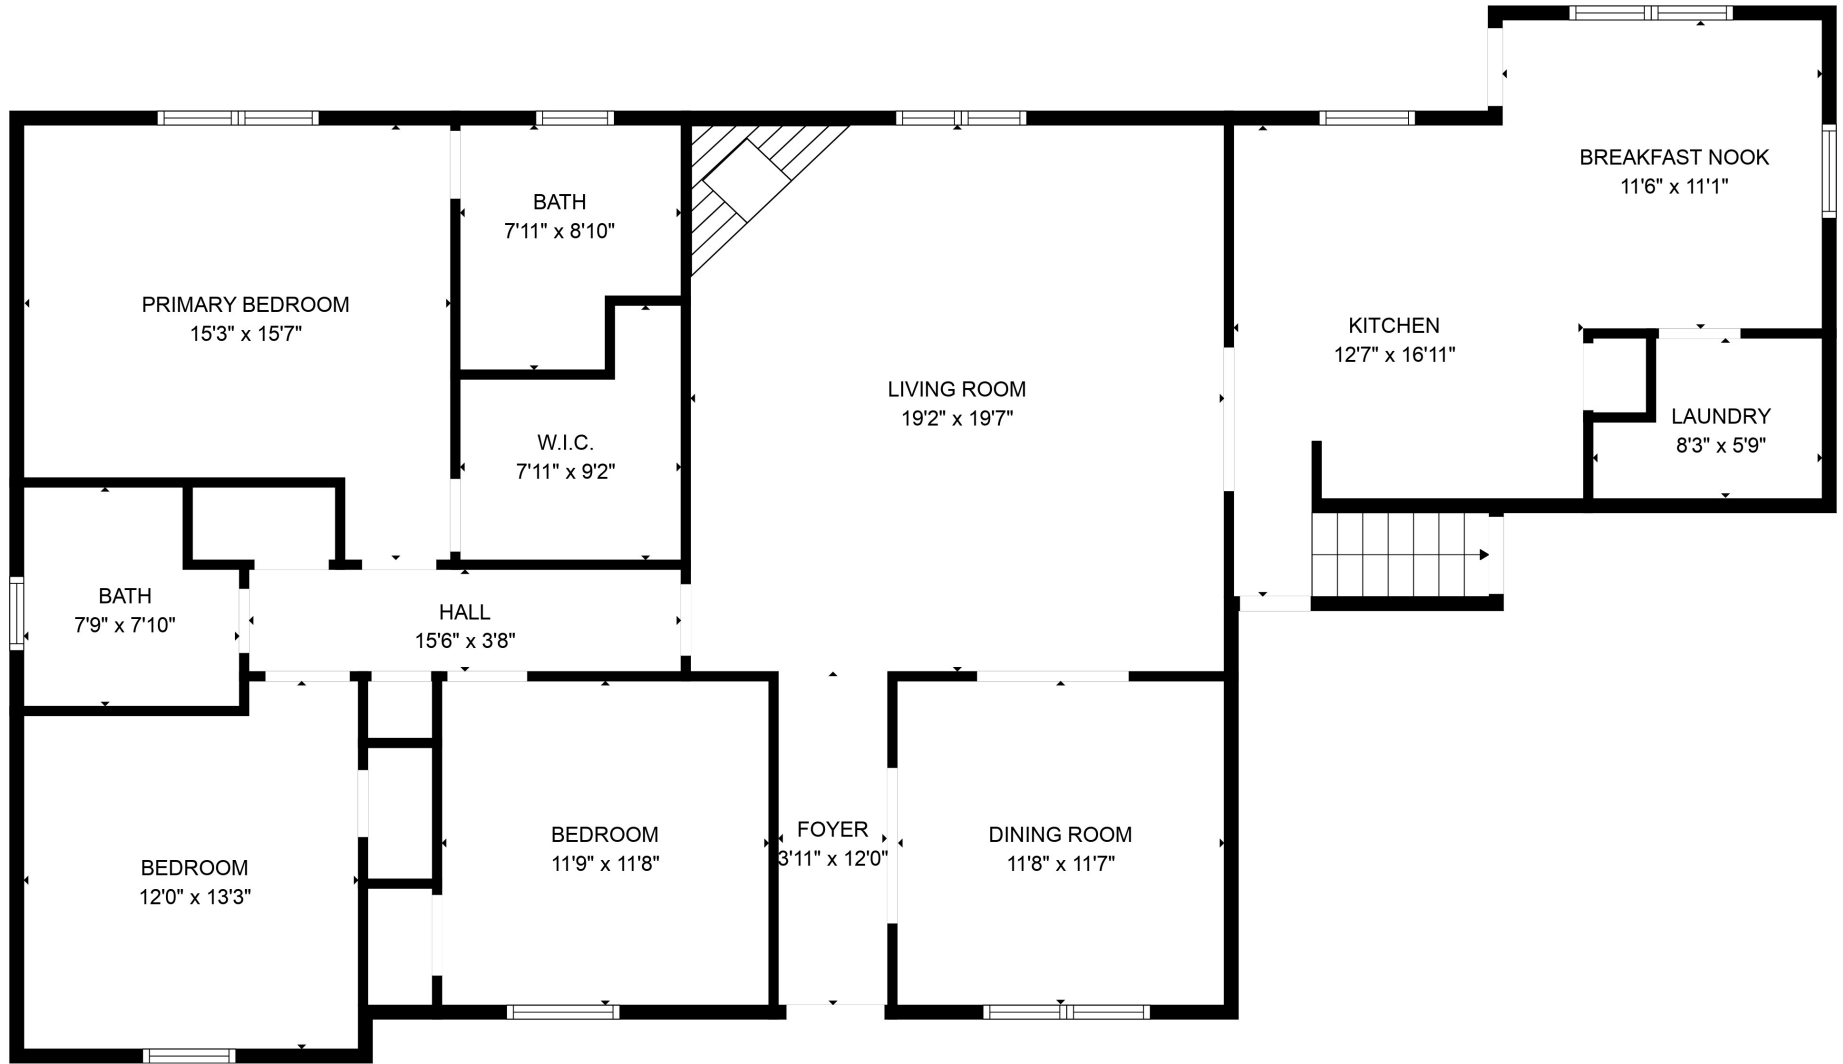

FLOOR 1

FLOOR 2

Total scanned area: 2316 sq. ft

SIZES AND DIMENSIONS ARE APPROXIMATE. ACTUAL MAY VARY.

BEDROOM  
21'3" x 21'3"

Total scanned area: 2316 sq. ft

SIZES AND DIMENSIONS ARE APPROXIMATE. ACTUAL MAY VARY.

Total scanned area: 2316 sq. ft

SIZES AND DIMENSIONS ARE APPROXIMATE. ACTUAL MAY VARY.