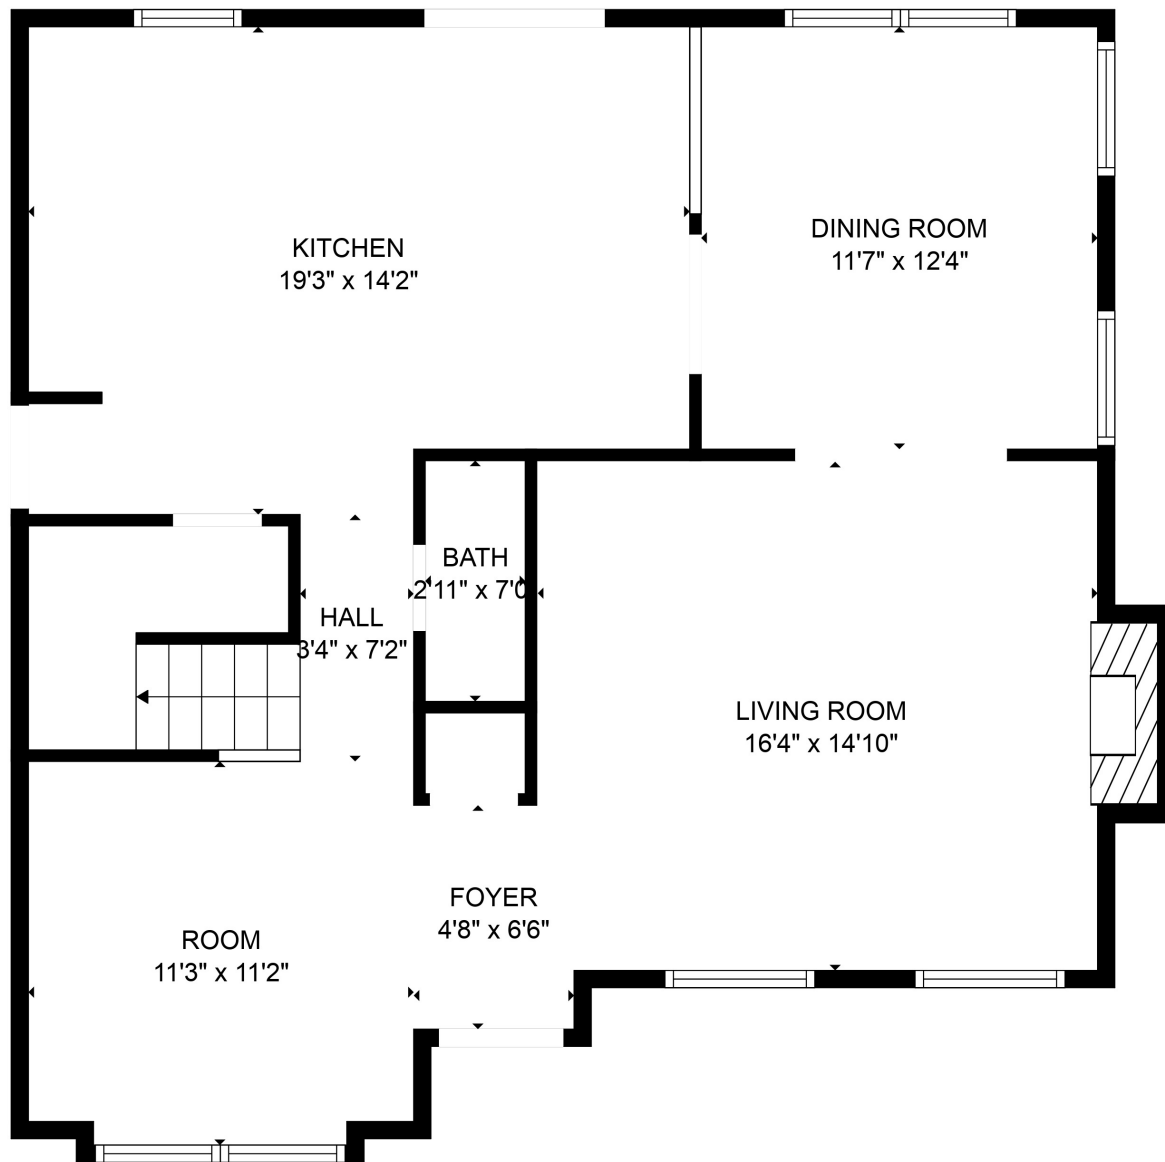

FLOOR 1

FLOOR 2

Total scanned area: 2556 sq. ft

SIZES AND DIMENSIONS ARE APPROXIMATE. ACTUAL MAY VARY.

Total scanned area: 2556 sq. ft

SIZES AND DIMENSIONS ARE APPROXIMATE. ACTUAL MAY VARY.

Total scanned area: 2556 sq. ft

SIZES AND DIMENSIONS ARE APPROXIMATE. ACTUAL MAY VARY.