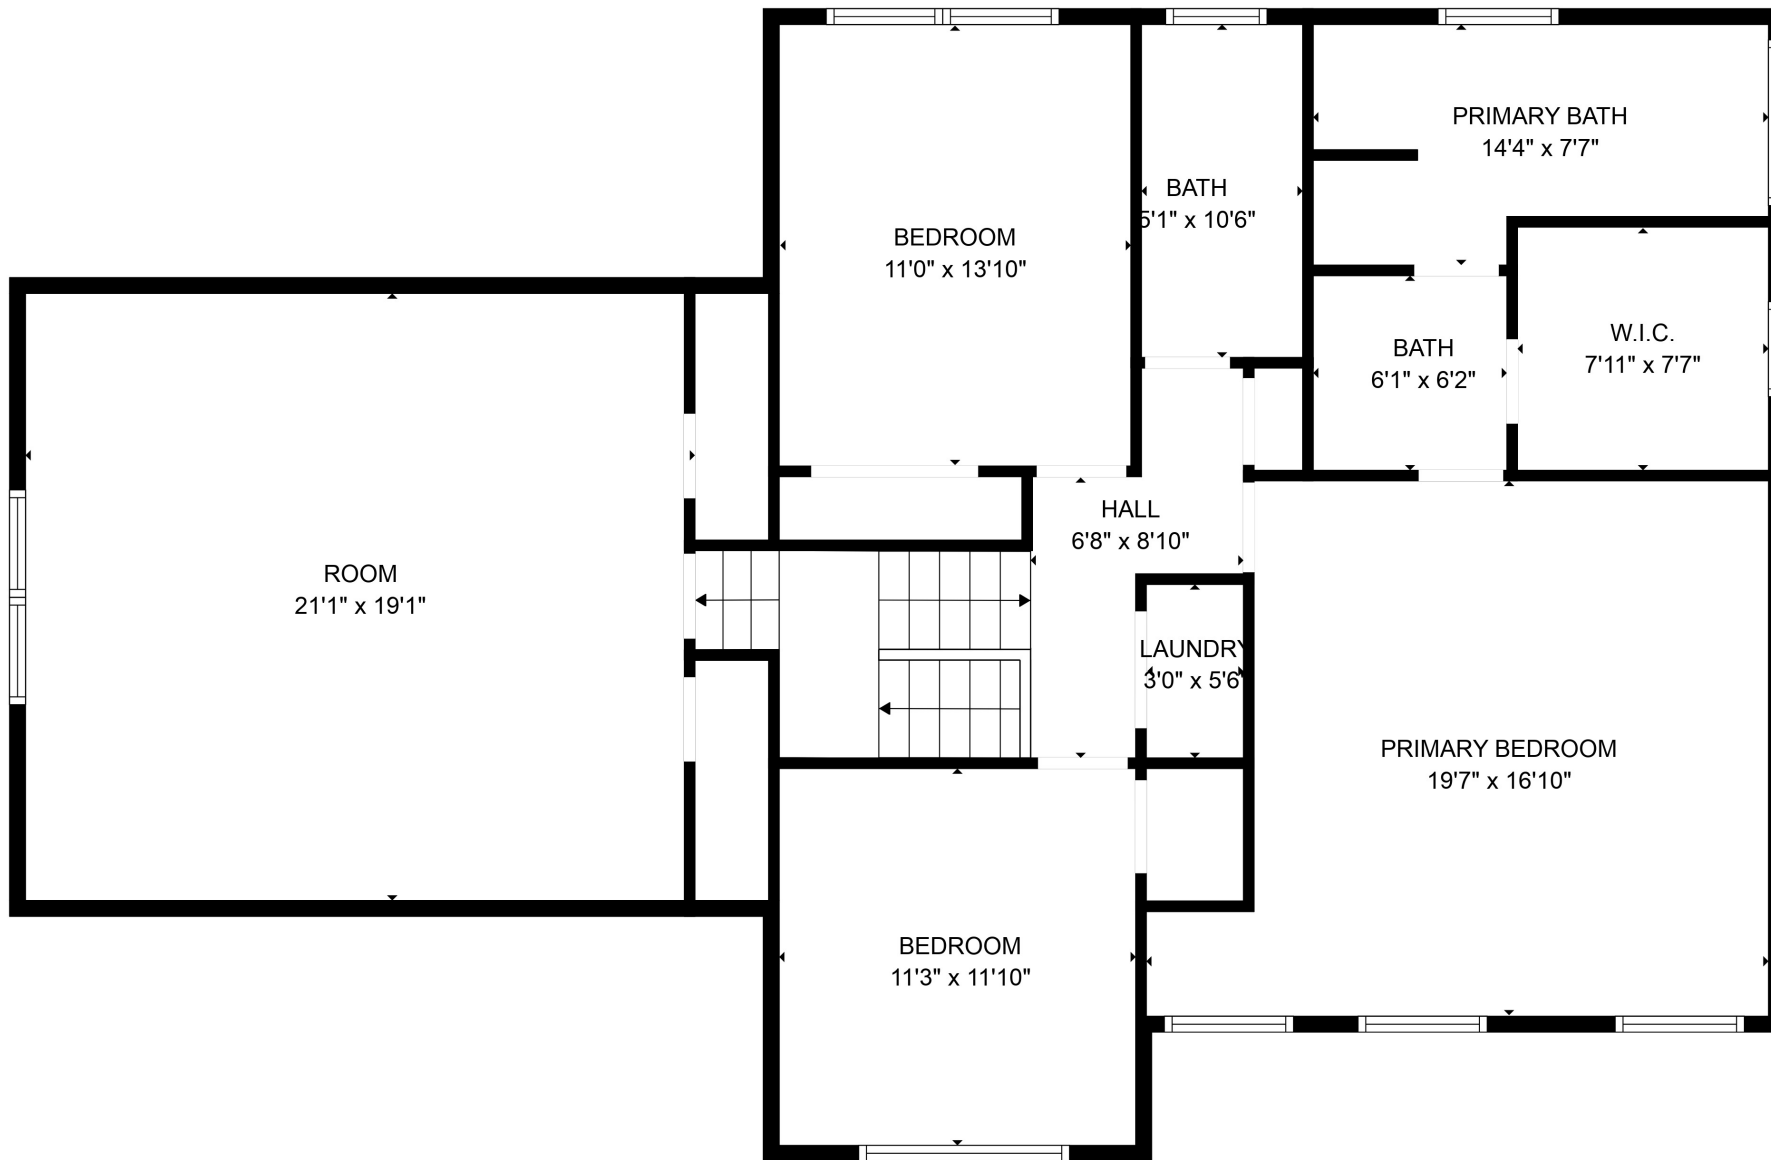

FLOOR 1

FLOOR 2

Total scanned area: 2556 sq. ft

SIZES AND DIMENSIONS ARE APPROXIMATE. ACTUAL MAY VARY.

Total scanned area: 2556 sq. ft

SIZES AND DIMENSIONS ARE APPROXIMATE. ACTUAL MAY VARY.

Total scanned area: 2556 sq. ft

SIZES AND DIMENSIONS ARE APPROXIMATE. ACTUAL MAY VARY.