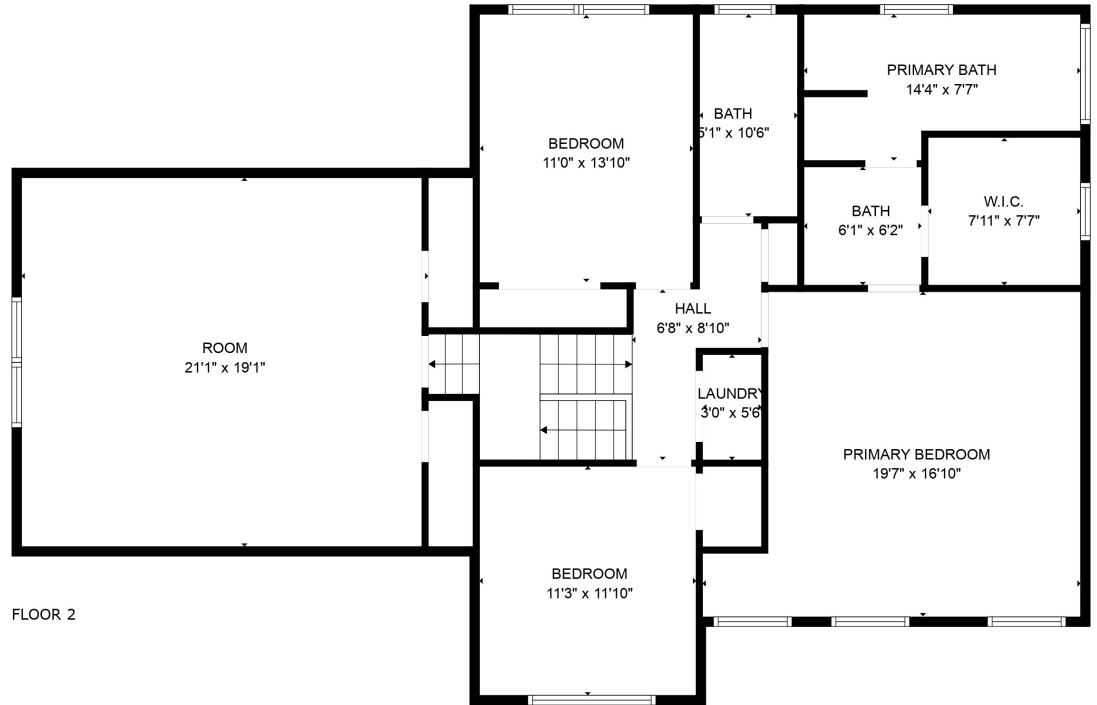

FLOOR 1

FLOOR 2

Total scanned area: 2556 sq. ft

SIZES AND DIMENSIONS ARE APPROXIMATE. ACTUAL MAY VARY.

Total scanned area: 2556 sq. ft

SIZES AND DIMENSIONS ARE APPROXIMATE. ACTUAL MAY VARY.

Total scanned area: 2556 sq. ft

SIZES AND DIMENSIONS ARE APPROXIMATE. ACTUAL MAY VARY.