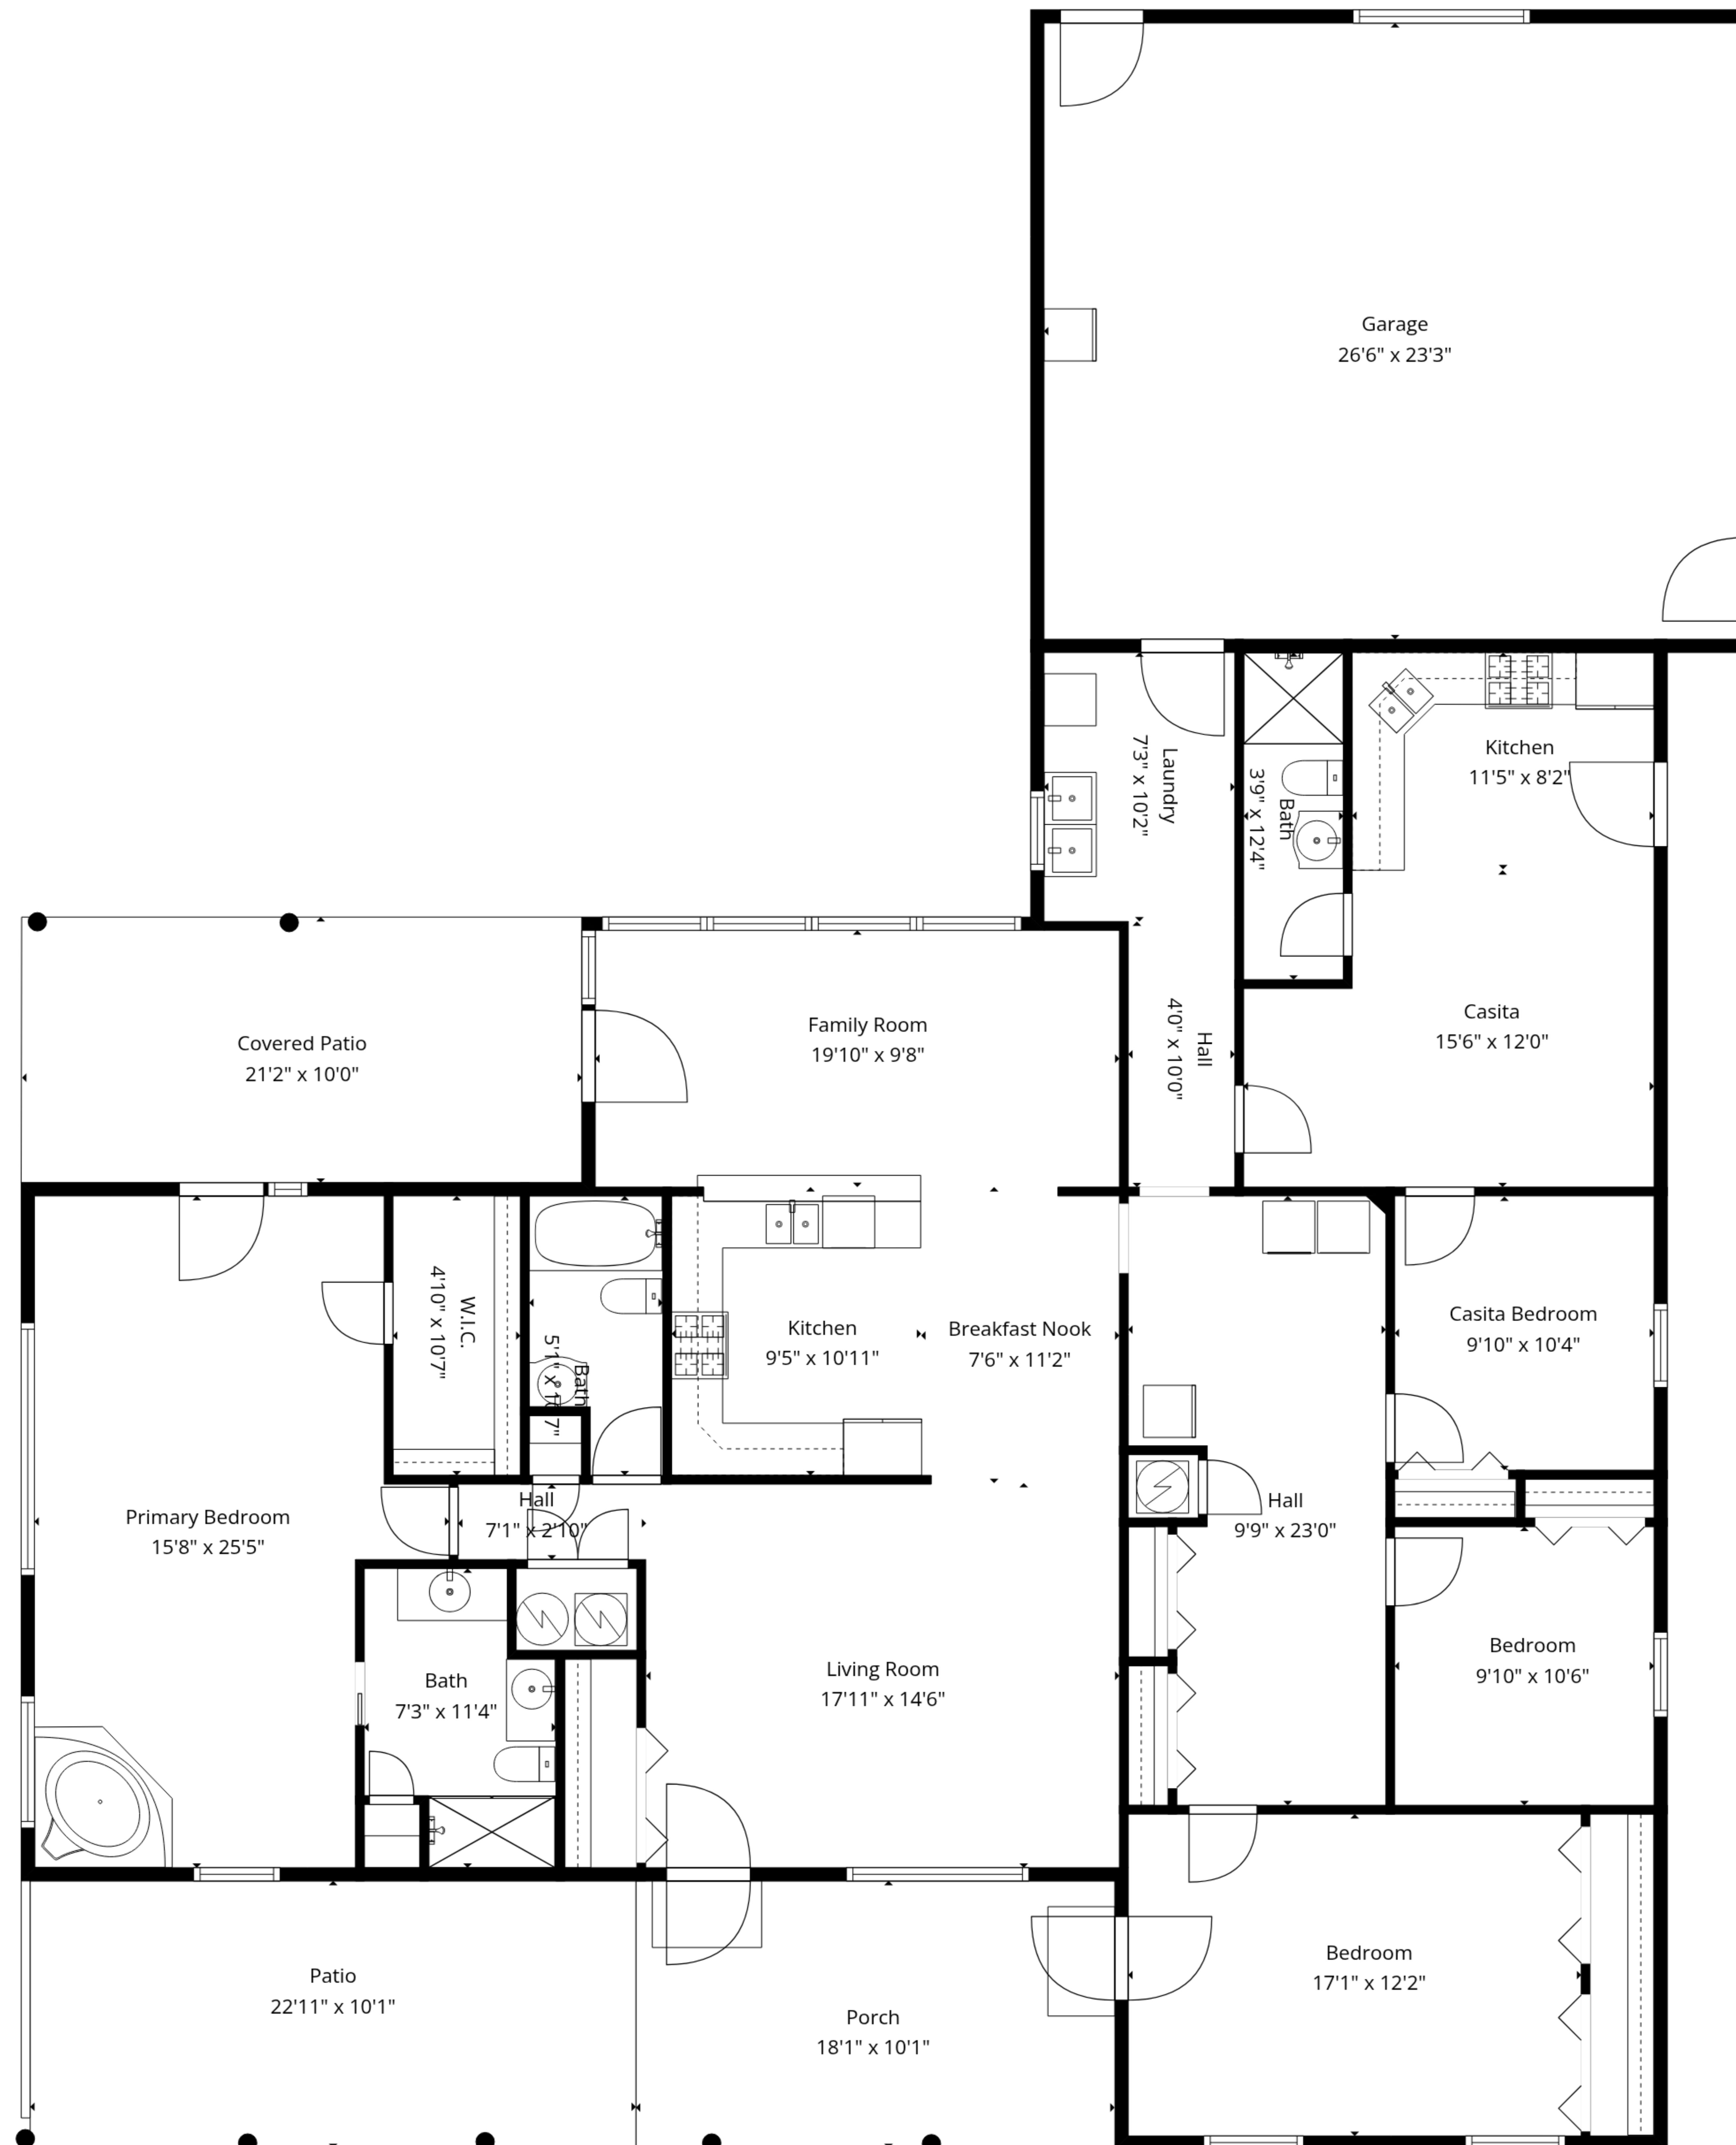

Total Gla: 2517 sq. ft | Total: 3801 sq. ft
 1st Floor: 2517 sq. ft (excluded Areas 1284 sq. Ft)

Sizes And Dimensions Are Approximate. Actual May Vary.

Total Gla: 2517 sq. ft | Total: 3801 sq. ft
 1st Floor: 2517 sq. ft (excluded Areas 1284 sq. Ft)

Sizes And Dimensions Are Approximate. Actual May Vary.