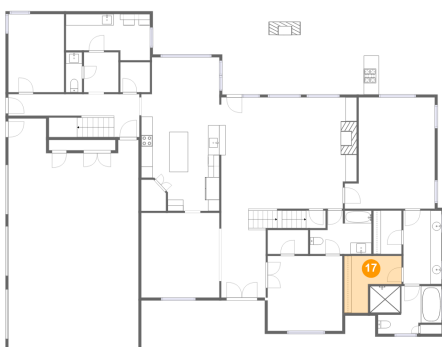

17 Floor 2 - W.i.c.

Dimensions: 10'2" x 10'0"
Area: 72 sq. ft
Counted as Living Area:
Yes

Heated: Yes
Finished: Yes
Enclosed: Yes
Contiguous:
Yes
Permitted: Yes
Wet Space: No
Addition: No
Conversion: No