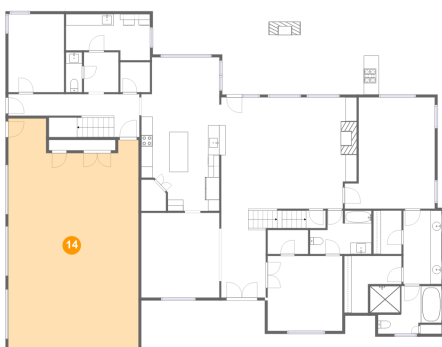

14 Floor 2 - Garage

Dimensions: 23'0" x 40'7"
Area: 842 sq. ft
Counted as Living Area: No

Heated: No
Finished: No
Enclosed: Yes
Contiguous: Yes
Permitted: Yes
Wet Space: No
Addition: No
Conversion: No