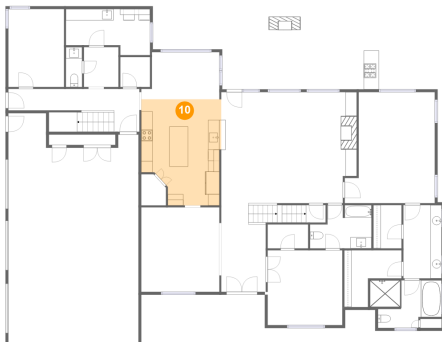

10 Floor 2 - Kitchen

Dimensions: 14'2" x 18'9"
Area: 237 sq. ft
Counted as Living Area:
Yes

Heated: Yes
Finished: Yes
Enclosed: Yes
Contiguous:
Yes
Permitted: Yes
Wet Space: No
Addition: No
Conversion: No