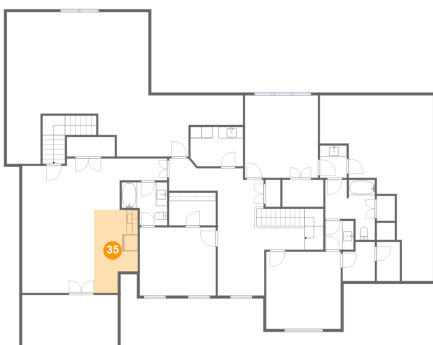

Heated: Yes
Finished: Yes
Enclosed: Yes
Contiguous:
Yes
Permitted: Yes
Wet Space: No
Addition: No
Conversion: No

35 Floor 3 - Wet Bar

Dimensions: 7'9" x 14'8"
Area: 100 sq. ft
Counted as Living Area:
Yes