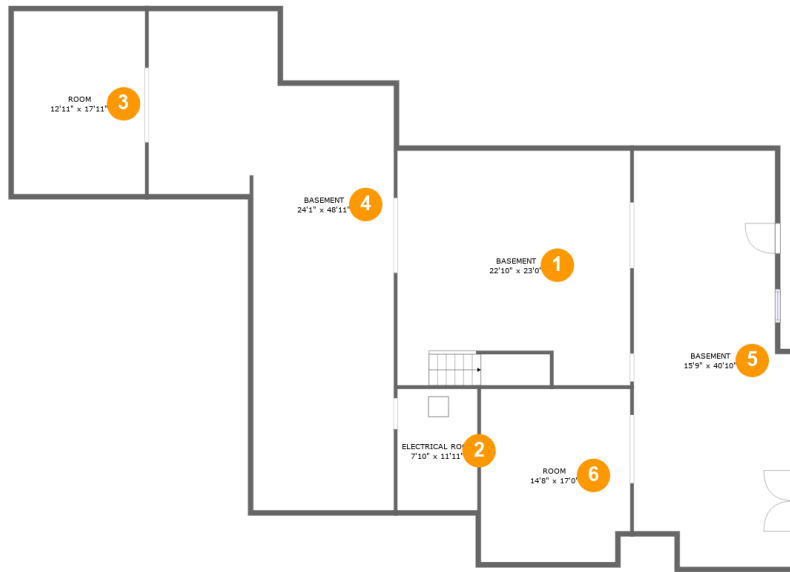

 **10,070** total sqft

1488 Lake Manor Drive, Forest, Bedford County, Virginia, United States, 24551

Room Dimensions

Floor 1

Total sqft: 2641

Living area: 0

#	Room name	Dimensions	Area (sqft)	Counted as Living Area
1	Basement	22'10" x 23'0"	523 sq. ft	No
2	Electrical Room	7'10" x 11'11"	94 sq. ft	No
3	Room	12'11" x 17'11"	231 sq. ft	No
4	Basement	24'1" x 48'11"	776 sq. ft	No
5	Basement	15'9" x 40'10"	590 sq. ft	No
6	Room	14'8" x 17'0"	245 sq. ft	No

1488 Lake Manor Drive, Forest, Bedford County, Virginia, United States, 24551

Room Dimensions

Floor 2

Total sqft: 4150

Living area: 2742

#	Room name	Dimensions	Area (sqft)	Counted as Living Area
7	Foyer	7'10" x 15'8"	156 sq. ft	Yes
8	Hall	23'2" x 7'7"	146 sq. ft	Yes
9	W.i.c.	5'0" x 7'8"	38 sq. ft	Yes
10	Kitchen	14'2" x 18'9"	237 sq. ft	Yes
11	Primary Bedroom	15'11" x 19'7"	275 sq. ft	Yes
12	Dining Area	13'10" x 14'11"	206 sq. ft	Yes
13	Bath	6'9" x 12'11"	87 sq. ft	Yes
14	Garage	23'0" x 40'7"	842 sq. ft	No
15	Pantry	4'4" x 5'6"	21 sq. ft	Yes
16	Laundry	14'10" x 8'2"	104 sq. ft	Yes
17	W.i.c.	10'2" x 10'0"	72 sq. ft	Yes