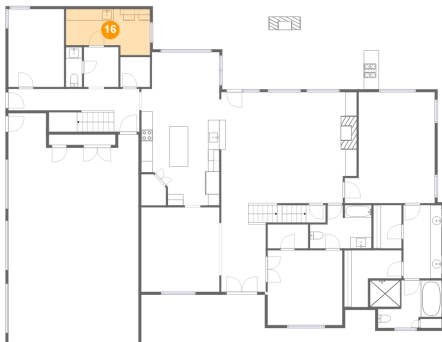

16 Floor 2 - Laundry

Dimensions: 14'10" x 8'2"
Area: 104 sq. ft
Counted as Living Area:
Yes

Heated: Yes
Finished: Yes
Enclosed: Yes
Contiguous:
Yes
Permitted: Yes
Wet Space: No
Addition: No
Conversion: No