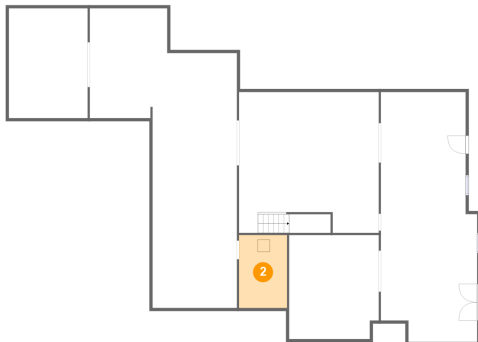

2 Floor 1 - Electrical Room

Dimensions: 7'10" x 11'11"
Area: 94 sq. ft
Counted as Living Area: No

Heated: No
Finished: No
Enclosed: Yes
Contiguous: Yes
Permitted: Yes
Wet Space: No
Addition: No
Conversion: No