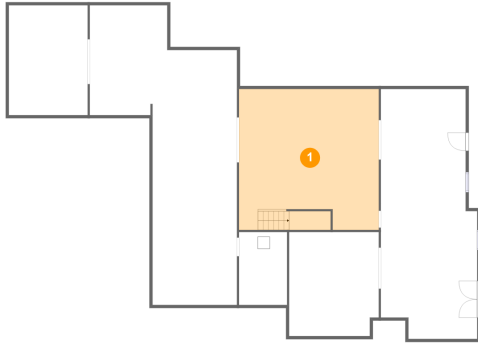

1488 Lake Manor Drive, Forest, Bedford County, Virginia, United States, 24551

1 Floor 1 - Basement

Dimensions: 22'10" x 23'0"
Area: 523 sq. ft
Counted as Living Area: No

Heated: No
Finished: No
Enclosed: Yes
Contiguous: Yes
Permitted: Yes
Wet Space: No
Addition: No
Conversion: No