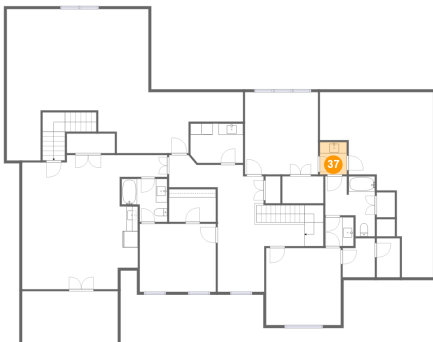

37 Floor 3 - Hall

Dimensions: 4'9" x 5'8"
Area: 27 sq. ft
Counted as Living Area:
Yes

Heated: Yes
Finished: Yes
Enclosed: Yes
Contiguous:
Yes
Permitted: Yes
Wet Space: No
Addition: No
Conversion: No