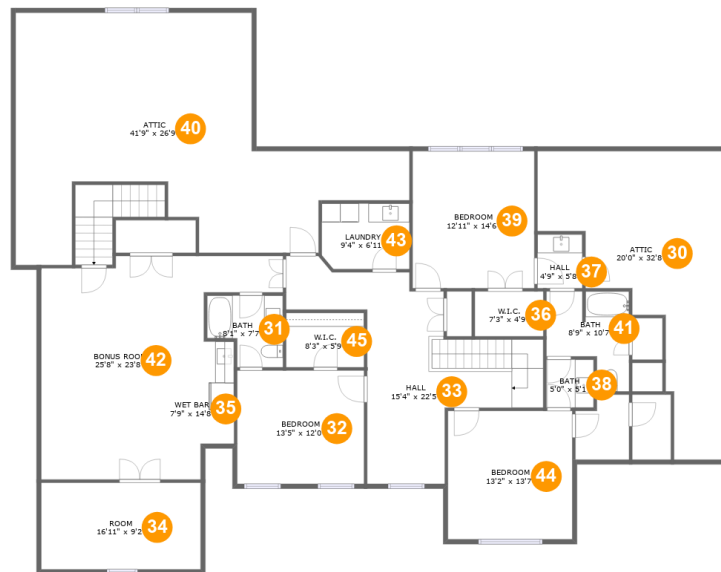

 **10,070** total sqft

1488 Lake Manor Drive, Forest, Bedford County, Virginia, United States, 24551

Room Dimensions

Floor 1

Total sqft: 2641

Living area: 0

#	Room name	Dimensions	Area (sqft)	Counted as Living Area
1	Basement	22'10" x 23'0"	523 sq. ft	No
2	Electrical Room	7'10" x 11'11"	94 sq. ft	No
3	Room	12'11" x 17'11"	231 sq. ft	No
4	Basement	24'1" x 48'11"	776 sq. ft	No
5	Basement	15'9" x 40'10"	590 sq. ft	No
6	Room	14'8" x 17'0"	245 sq. ft	No

1488 Lake Manor Drive, Forest, Bedford County, Virginia, United States, 24551

Room Dimensions

Floor 2

Total sqft: 4150

Living area: 2742

#	Room name	Dimensions	Area (sqft)	Counted as Living Area
7	Foyer	7'10" x 15'8"	156 sq. ft	Yes
8	Hall	23'2" x 7'7"	146 sq. ft	Yes
9	W.i.c.	5'0" x 7'8"	38 sq. ft	Yes
10	Kitchen	14'2" x 18'9"	237 sq. ft	Yes
11	Primary Bedroom	15'11" x 19'7"	275 sq. ft	Yes
12	Dining Area	13'10" x 14'11"	206 sq. ft	Yes
13	Bath	6'9" x 12'11"	87 sq. ft	Yes
14	Garage	23'0" x 40'7"	842 sq. ft	No
15	Pantry	4'4" x 5'6"	21 sq. ft	Yes
16	Laundry	14'10" x 8'2"	104 sq. ft	Yes
17	W.i.c.	10'2" x 10'0"	72 sq. ft	Yes

1488 Lake Manor Drive, Forest, Bedford County, Virginia, United States, 24551

Room Dimensions

Floor 3

Total sqft: 3279

Living area: 2106

#	Room name	Dimensions	Area (sqft)	Counted as Living Area
30	Attic	20'0" x 32'8"	142 sq. ft	No
31	Bath	8'1" x 7'7"	51 sq. ft	Yes
32	Bedroom	13'5" x 12'0"	162 sq. ft	Yes
33	Hall	15'4" x 22'5"	293 sq. ft	Yes
34	Room	16'11" x 9'2"	155 sq. ft	Yes
35	Wet Bar	7'9" x 14'8"	100 sq. ft	Yes
36	W.i.c.	7'3" x 4'9"	35 sq. ft	Yes
37	Hall	4'9" x 5'8"	27 sq. ft	Yes
38	Bath	5'0" x 5'1"	26 sq. ft	Yes
39	Bedroom	12'11" x 14'6"	187 sq. ft	Yes
40	Attic	41'9" x 26'9"	477 sq. ft	No