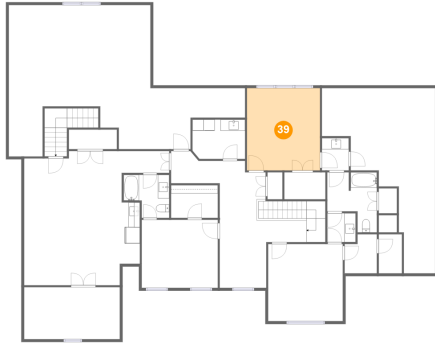

1488 Lake Manor Drive, Forest, Bedford County, Virginia, United States, 24551

39 Floor 3 - Bedroom

Dimensions: 12'11" x 14'6"
Area: 187 sq. ft
Counted as Living Area:
Yes

Heated: Yes
Finished: Yes
Enclosed: Yes
Contiguous:
Yes
Permitted: Yes
Wet Space: No
Addition: No
Conversion: No