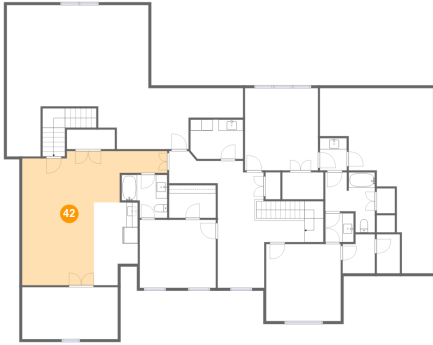

1488 Lake Manor Drive, Forest, Bedford County, Virginia, United States, 24551

42 Floor 3 - Bonus Room

Dimensions: 25'8" x 23'8"
Area: 364 sq. ft
Counted as Living Area:
Yes

Heated: Yes
Finished: Yes
Enclosed: Yes
Contiguous:
Yes
Permitted: Yes
Wet Space: No
Addition: No
Conversion: No