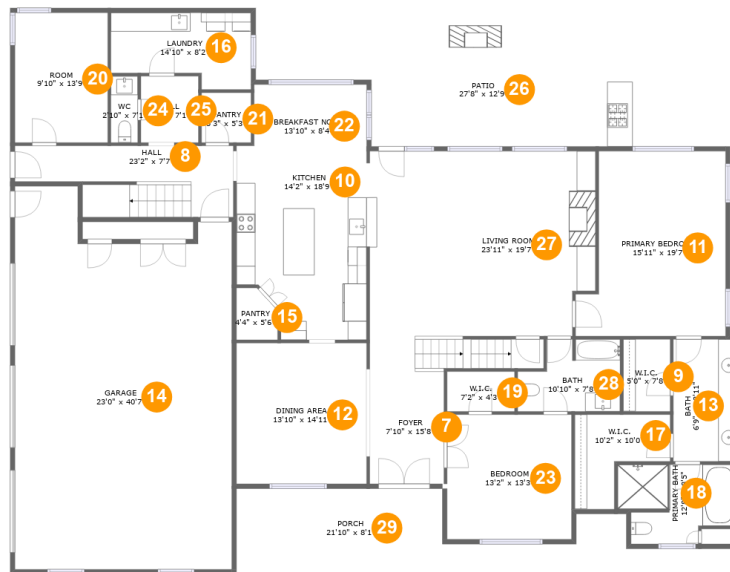

 **10,070** total sqft

1488 Lake Manor Drive, Forest, Bedford County, Virginia, United States, 24551

Room Dimensions

Floor 1

Total sqft: 2641

Living area: 0

#	Room name	Dimensions	Area (sqft)	Counted as Living Area
1	Basement	22'10" x 23'0"	523 sq. ft	No
2	Electrical Room	7'10" x 11'11"	94 sq. ft	No
3	Room	12'11" x 17'11"	231 sq. ft	No
4	Basement	24'1" x 48'11"	776 sq. ft	No
5	Basement	15'9" x 40'10"	590 sq. ft	No
6	Room	14'8" x 17'0"	245 sq. ft	No

1488 Lake Manor Drive, Forest, Bedford County, Virginia, United States, 24551

Room Dimensions

Floor 2

Total sqft: 4150

Living area: 2742

#	Room name	Dimensions	Area (sqft)	Counted as Living Area
7	Foyer	7'10" x 15'8"	156 sq. ft	Yes
8	Hall	23'2" x 7'7"	146 sq. ft	Yes
9	W.i.c.	5'0" x 7'8"	38 sq. ft	Yes
10	Kitchen	14'2" x 18'9"	237 sq. ft	Yes
11	Primary Bedroom	15'11" x 19'7"	275 sq. ft	Yes
12	Dining Area	13'10" x 14'11"	206 sq. ft	Yes
13	Bath	6'9" x 12'11"	87 sq. ft	Yes
14	Garage	23'0" x 40'7"	842 sq. ft	No
15	Pantry	4'4" x 5'6"	21 sq. ft	Yes
16	Laundry	14'10" x 8'2"	104 sq. ft	Yes
17	W.i.c.	10'2" x 10'0"	72 sq. ft	Yes