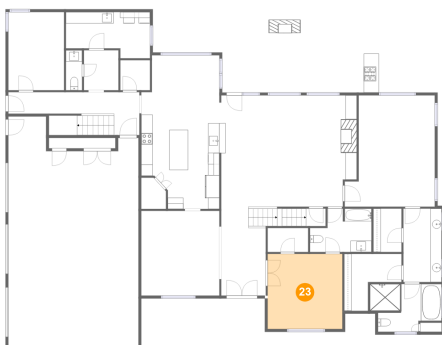

23 Floor 2 - Bedroom

Dimensions: 13'2" x 13'3"
Area: 174 sq. ft
Counted as Living Area:
Yes

Heated: Yes
Finished: Yes
Enclosed: Yes
Contiguous:
Yes
Permitted: Yes
Wet Space: No
Addition: No
Conversion: No