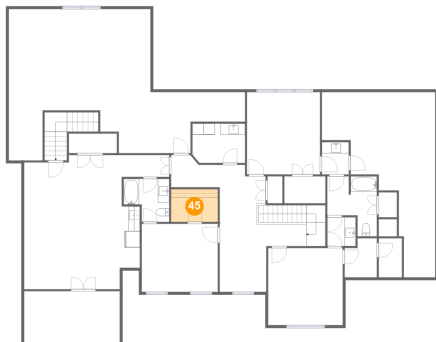

1488 Lake Manor Drive, Forest, Bedford County, Virginia, United States, 24551

45 Floor 3 - W.i.c.

Dimensions: 8'3" x 5'9"
Area: 48 sq. ft
Counted as Living Area:
Yes

Heated: Yes
Finished: Yes
Enclosed: Yes
Contiguous:
Yes
Permitted: Yes
Wet Space: No
Addition: No
Conversion: No