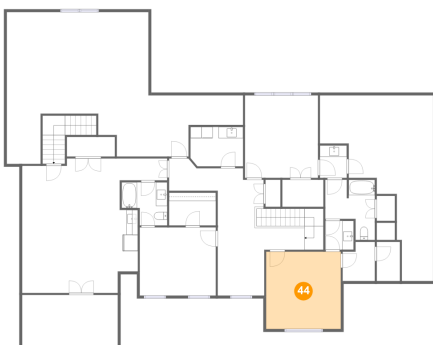

44 Floor 3 - Bedroom

Dimensions: 13'2" x 13'7"
Area: 180 sq. ft
Counted as Living Area:
Yes

Heated: Yes
Finished: Yes
Enclosed: Yes
Contiguous:
Yes
Permitted: Yes
Wet Space: No
Addition: No
Conversion: No