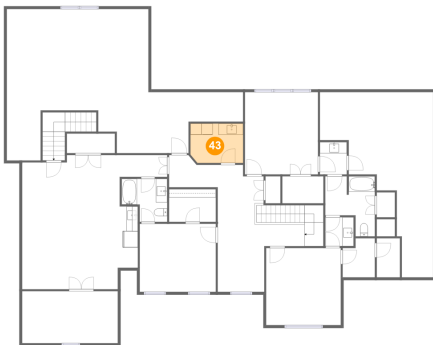

43 Floor 3 - Laundry

Dimensions: 9'4" x 6'11"
Area: 64 sq. ft
Counted as Living Area:
Yes

Heated: Yes
Finished: Yes
Enclosed: Yes
Contiguous:
Yes
Permitted: Yes
Wet Space: No
Addition: No
Conversion: No