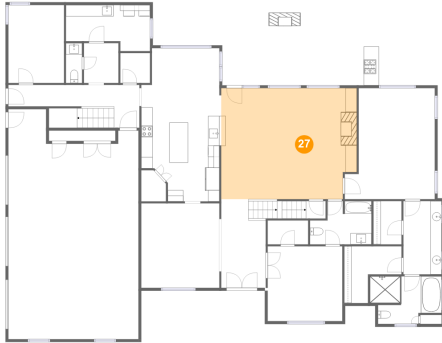

Heated: Yes
Finished: Yes
Enclosed: Yes
Contiguous:
Yes
Permitted: Yes
Wet Space: No
Addition: No
Conversion: No

26 Floor 2 - Patio

Dimensions: 27'8" x 12'9"
Area: 324 sq. ft
Counted as Living Area: No

Heated: No
Finished: Yes
Enclosed: No
Contiguous: Yes
Permitted: Yes
Wet Space: No
Addition: No
Conversion: No

1488 Lake Manor Drive, Forest, Bedford County, Virginia, United States, 24551

27 Floor 2 - Living Room

Dimensions: 23'11" x 19'7"
Area: 458 sq. ft
Counted as Living Area:
Yes

Heated: Yes
Finished: Yes
Enclosed: Yes
Contiguous:
Yes
Permitted: Yes
Wet Space: No
Addition: No
Conversion: No