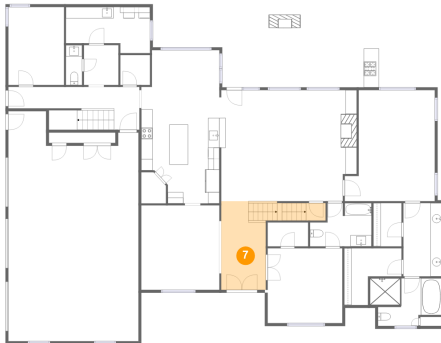

7 Floor 2 - Foyer

Dimensions: 7'10" x 15'8"
Area: 156 sq. ft
Counted as Living Area:
Yes

Heated: Yes
Finished: Yes
Enclosed: Yes
Contiguous:
Yes
Permitted: Yes
Wet Space: No
Addition: No
Conversion: No