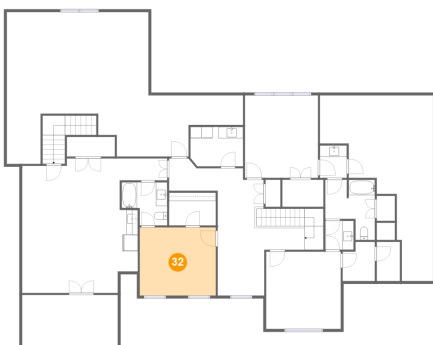

32 Floor 3 - Bedroom

Dimensions: 13'5" x 12'0"
Area: 162 sq. ft
Counted as Living Area:
Yes

Heated: Yes
Finished: Yes
Enclosed: Yes
Contiguous:
Yes
Permitted: Yes
Wet Space: No
Addition: No
Conversion: No