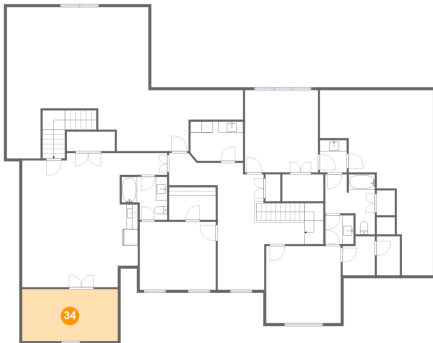

34 Floor 3 - Room

Dimensions: 16'11" x 9'2"
Area: 155 sq. ft
Counted as Living Area:
Yes

Heated: Yes
Finished: Yes
Enclosed: Yes
Contiguous:
Yes
Permitted: Yes
Wet Space: No
Addition: No
Conversion: No