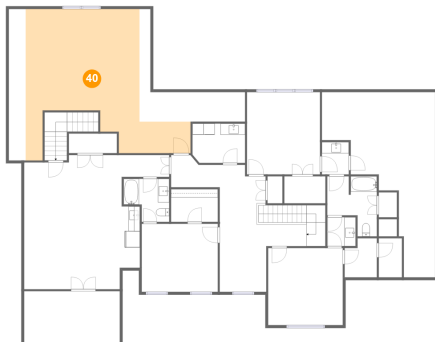

40 Floor 3 - Attic

Dimensions: 41'9" x 26'9"
Area: 477 sq. ft
Counted as Living Area: No

Heated: No
Finished: No
Enclosed: Yes
Contiguous: Yes
Permitted: Yes
Wet Space: No
Addition: No
Conversion: No